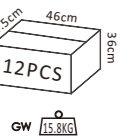

COB LED CRI≥80 IP20 CE RoHS
Housing color: White Silver Black Aluminum Brush
Color temperature: 2700K 3000K 4000K

- •Screwless design with magnetic mounted to make fixture looks more simple and elegant.
- •Comfortable and symmetric light performance.
- •Light housing: Pure aluminum.
- •Surface mounted and no need wall-mounted plate.
- •Light source: COB LED with a reflector of high optical.

W6186 2x3W 380lm
With LED Driver 9V-500mA
230V-50Hz

NW
0.55kg

COB LED CRI≥80 IP20 CE RoHS
Housing color: White Silver Black Aluminum Brush
Color temperature: 2700K 3000K 4000K

- •Screwless design with magnetic mounted to make fixture looks more simple and elegant.
- •Comfortable and symmetric light performance.
- •Light housing: Pure aluminum.
- •Surface mounted and no need wall-mounted plate.
- •Light source: COB LED with a reflector of high optical.

W6187 2x3W 380lm
With LED Driver 9V-500mA
230V-50Hz

NW
0.56kg

COB LED CRI≥80 IP20 CE RoHS
Housing color: White Silver Black Aluminum Brush
Color temperature: 2700K 3000K 4000K

- •Screwless design with magnetic mounted to make fixture looks more simple and elegant.
- •Comfortable and symmetric light performance.
- •Light housing: Pure aluminum.
- •Surface mounted and no need wall-mounted plate.
- •Light source: COB LED with a reflector of high optical.

W7500 2x8W 580lm
With LED Driver 36V-180mA
230V-50Hz

NW
1.11kg

COB LED CRI≥80 IP20 CE RoHS
Housing color: White Silver Black Aluminum Brush
Color temperature: 2700K 3000K 4000K

- •Screwless design with magnetic mounted to make fixture looks more simple and elegant.
- •Comfortable and symmetric light performance.
- •Light housing: Pure aluminum.
- •Surface mounted and no need wall-mounted plate.
- •Light source: COB LED with a reflector of high optical.