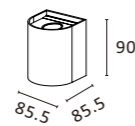

W6187 2x3W 380lm
With LED Driver 9V-500mA
230V-50Hz

NW
0.56kg