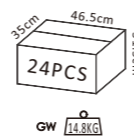

COB LED CRI≥80 IP20 CE RoHS
Housing color: White Silver Black Aluminum Brush
Color temperature: 2700K 3000K 4000K

- •Screwless design with magnetic mounted to make fixture looks more simple and elegant.
- •Comfortable and symmetric light performance.
- •Light housing: Pure aluminum.
- •Surface mounted and no need wall-mounted plate.
- •Light source: COB LED with a reflector of high optical.

W6186 2x3W 380lm
With LED Driver 9V-500mA
230V-50Hz

NW
0.55kg

COB LED CRI≥80 IP20 CE RoHS
Housing color: White Silver Black Aluminum Brush
Color temperature: 2700K 3000K 4000K

- •Screwless design with magnetic mounted to make fixture looks more simple and elegant.
- •Comfortable and symmetric light performance.
- •Light housing: Pure aluminum.
- •Surface mounted and no need wall-mounted plate.
- •Light source: COB LED with a reflector of high optical.

W6187 2x3W 380lm
With LED Driver 9V-500mA
230V-50Hz

NW
0.56kg

COB LED CRI≥80 IP20 CE RoHS
Housing color: White Silver Black Aluminum Brush
Color temperature: 2700K 3000K 4000K

- •Screwless design with magnetic mounted to make fixture looks more simple and elegant.
- •Comfortable and symmetric light performance.
- •Light housing: Pure aluminum.
- •Surface mounted and no need wall-mounted plate.
- •Light source: COB LED with a reflector of high optical.

W7500 2x8W 580lm
With LED Driver 36V-180mA
230V-50Hz

NW
1.11kg

COB LED CRI≥80 IP20 CE RoHS
Housing color: White Silver Black Aluminum Brush
Color temperature: 2700K 3000K 4000K

- •Screwless design with magnetic mounted to make fixture looks more simple and elegant.
- •Comfortable and symmetric light performance.
- •Light housing: Pure aluminum.
- •Surface mounted and no need wall-mounted plate.
- •Light source: COB LED with a reflector of high optical.