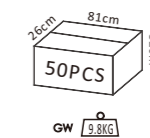

SMD LED CRI≥80 IP20 CE RoHS
Housing color: White Silver Black
Color temperature: 2700K 3000K 4000K

- •Housing: Aluminum sheet.
- •Light source: SMD LED.
- •Included LED driver.

R6008 1W 35lm
With LED Driver 3V-350mA
230V-50Hz

NW
0.09kg

R6008 3W 68lm
With LED Driver 3V-700mA
230V-50Hz

NW
0.09kg

5058
Accessories
For model: R6008 R6803

NW
0.13kg

CE RoHS

- •Recessed kit in brickwork: Aluminum sheet.

COB LED CRI≥80 IP20 CE RoHS
Housing color: White Silver Black
Color temperature: 2700K 3000K 4000K

- •Housing: Cast Aluminum.
- •Light source: COB LED.
- •Included LED driver.

R6803 1W 49lm
With LED Driver 3V-350mA
230V-50Hz

NW
0.28kg

R6803 3W 190lm
With LED Driver 9V-350mA
230V-50Hz

NW
0.28kg