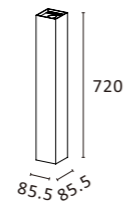

COB LED CRI≥80 IP20 CE RoHS
Housing color: White Silver Black Aluminum Brush
Color temperature: 2700K 3000K 4000K

- •Screwless design with magnetic mounted to make fixture looks more simple and elegant.
- •Comfortable and symmetric light performance.
- •Light housing: Pure aluminum.
- •Surface mounted and no need wall-mounted plate.
- •Light source: COB LED with a reflector of high optical.

W7502 2x8W 580lm
With LED Driver 36V-180mA
230V-50Hz

COB LED CRI≥80 IP20 CE RoHS
Housing color: White Silver Black Aluminum Brush
Color temperature: 2700K 3000K 4000K

- •Screwless design with magnetic mounted to make fixture looks more simple and elegant.
- •Comfortable and symmetric light performance.
- •Light housing: Pure aluminum.
- •Surface mounted and no need wall-mounted plate.
- •Light source: COB LED with a reflector of high optical.

W7602 2x8W 580lm
With LED Driver 36V-180mA
230V-50Hz

COB LED CRI≥80 IP20 CE RoHS
Housing color: White Silver Black Aluminum Brush
Color temperature: 2700K 3000K 4000K

- •Screwless design with magnetic mounted to make fixture looks more simple and elegant.
- •Comfortable and symmetric light performance.
- •Light housing: Pure aluminum.
- •Surface mounted and no need wall-mounted plate.
- •Light source: COB LED with a reflector of high optical and SMD LED with acrylic diffuser.

W7504 COB2x8W+SMD10W 960lm
With LED Driver 36V-180mA+24V-350mA
230V-50Hz

COB LED CRI≥80 IP20 CE RoHS
Housing color: White Silver Black Aluminum Brush
Color temperature: 2700K 3000K 4000K