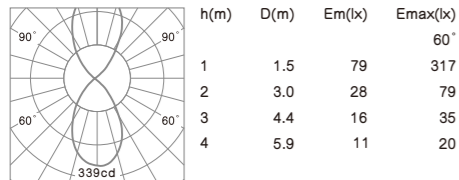

COB LED CRI≥80 IP54 CE RoHS
Housing color: White Silver Black
Color temperature: 2700K 3000K 4000K

- •Luminaire housing: Pure aluminum.
- •Wall-mounted plate: Cast aluminum.
- •Light source: COB LED with an optical lens and glass.
- •Included LED driver.

E6016 2x5W 800lm
With LED Driver 36V-250mA
230V-50Hz

NW
1.94kg