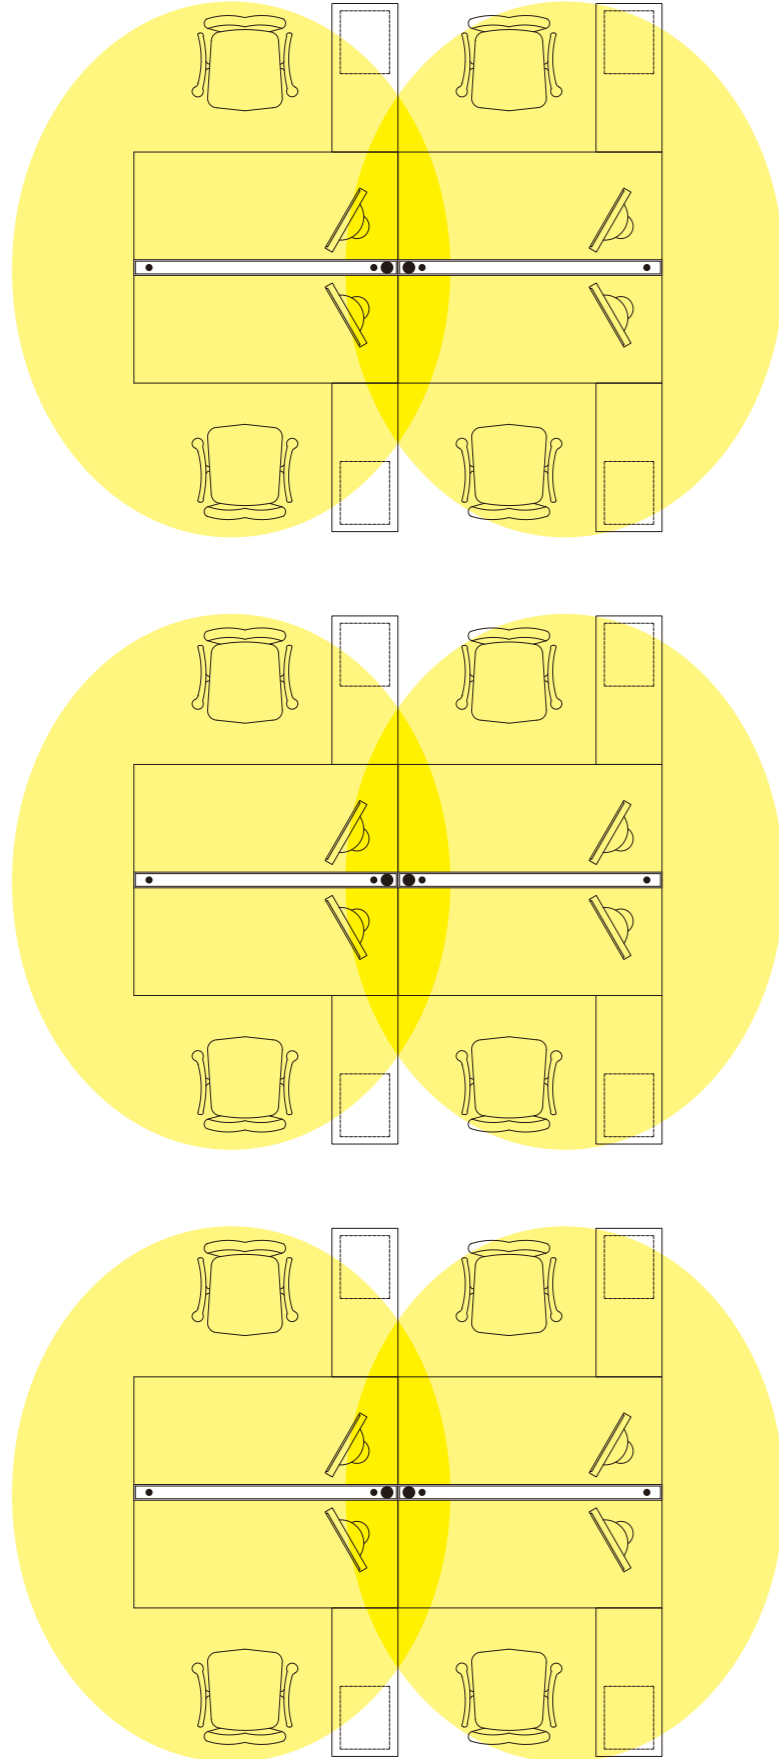

Office Lighting

Recessed
Pendant

508

OFFICE

Oval wide flood
120°

OFFICE

OFFICE

OFFICE