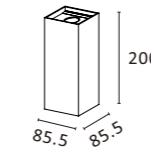

COB LED CRI≥80 IP20 CE RoHS
Housing color: White Silver Black Aluminum Brush
Color temperature: 2700K 3000K 4000K

- •Screwless design with magnetic mounted to make fixture looks more simple and elegant.
- •Comfortable and symmetric light performance.
- •Light housing: Pure aluminum.
- •Surface mounted and no need wall-mounted plate.
- •Light source: COB LED with a reflector of high optical.

W6186 2x3W 380lm
With LED Driver 9V-500mA
230V-50Hz

NW
0.55kg

COB LED CRI≥80 IP20 CE RoHS
Housing color: White Silver Black Aluminum Brush
Color temperature: 2700K 3000K 4000K

- •Screwless design with magnetic mounted to make fixture looks more simple and elegant.
- •Comfortable and symmetric light performance.
- •Light housing: Pure aluminum.
- •Surface mounted and no need wall-mounted plate.
- •Light source: COB LED with a reflector of high optical.

W6187 2x3W 380lm
With LED Driver 9V-500mA
230V-50Hz

NW
0.56kg

COB LED CRI≥80 IP20 CE RoHS
Housing color: White Silver Black Aluminum Brush
Color temperature: 2700K 3000K 4000K

- •Screwless design with magnetic mounted to make fixture looks more simple and elegant.
- •Comfortable and symmetric light performance.
- •Light housing: Pure aluminum.
- •Surface mounted and no need wall-mounted plate.
- •Light source: COB LED with a reflector of high optical.

W7500 2x8W 580lm
With LED Driver 36V-180mA
230V-50Hz

NW
1.11kg

COB LED CRI≥80 IP20 CE RoHS
Housing color: White Silver Black Aluminum Brush
Color temperature: 2700K 3000K 4000K

- •Screwless design with magnetic mounted to make fixture looks more simple and elegant.
- •Comfortable and symmetric light performance.
- •Light housing: Pure aluminum.
- •Surface mounted and no need wall-mounted plate.
- •Light source: COB LED with a reflector of high optical.