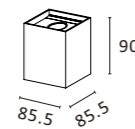

COB LED CRI≥80 IP20 CE RoHS
Housing color: White Silver Black Aluminum Brush
Color temperature: 2700K 3000K 4000K

- •Screwless design with magnetic mounted to make fixture looks more simple and elegant.
- •Comfortable and symmetric light performance.
- •Light housing: Pure aluminum.
- •Surface mounted and no need wall-mounted plate.
- •Light source: COB LED with a reflector of high optical.

W6186 2x3W 380lm
With LED Driver 9V-500mA
230V-50Hz

NW
0.55kg

COB LED CRI≥80 IP20 CE RoHS
Housing color: White Silver Black Aluminum Brush
Color temperature: 2700K 3000K 4000K

- •Screwless design with magnetic mounted to make fixture looks more simple and elegant.
- •Comfortable and symmetric light performance.
- •Light housing: Pure aluminum.
- •Surface mounted and no need wall-mounted plate.
- •Light source: COB LED with a reflector of high optical.

W6187 2x3W 380lm
With LED Driver 9V-500mA
230V-50Hz

NW
0.56kg

COB LED CRI≥80 IP20 CE RoHS
Housing color: White Silver Black Aluminum Brush
Color temperature: 2700K 3000K 4000K

- •Screwless design with magnetic mounted to make fixture looks more simple and elegant.
- •Comfortable and symmetric light performance.
- •Light housing: Pure aluminum.
- •Surface mounted and no need wall-mounted plate.
- •Light source: COB LED with a reflector of high optical.

W7500 2x8W 580lm
With LED Driver 36V-180mA
230V-50Hz

NW
1.11kg

COB LED CRI≥80 IP20 CE RoHS
Housing color: White Silver Black Aluminum Brush
Color temperature: 2700K 3000K 4000K

- •Screwless design with magnetic mounted to make fixture looks more simple and elegant.
- •Comfortable and symmetric light performance.
- •Light housing: Pure aluminum.
- •Surface mounted and no need wall-mounted plate.
- •Light source: COB LED with a reflector of high optical.