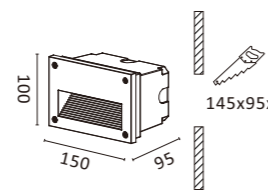

COB LED CRI≥80 IP54 CE RoHS
Housing color: White Silver Black
Color temperature: 2700K 3000K 4000K

- •Housing for recessed mounting in brickwork cast aluminum with a plastic recessed box.
- •Light source: COB LED with an optical lens and glass.
- •Included LED driver.

NW
0.52kg

COB LED

COB LED CRI≥80 IP54 CE RoHS
Housing color: White Silver Black
Color temperature: 2700K 3000K 4000K

- •Housing for recessed mounting in brickwork cast aluminum with a plastic recessed box.
- •Light source: COB LED with an optical lens and glass.
- •Included LED driver.

NW
0.60kg

COB LED

COB LED CRI≥80 IP54 CE RoHS
Housing color: White Silver Black
Color temperature: 2700K 3000K 4000K

- •Housing for recessed mounting in brickwork cast aluminum with a plastic recessed box.
- •Light source: COB LED with an optical lens and glass.
- •Included LED driver.

NW
0.67kg

COB LED