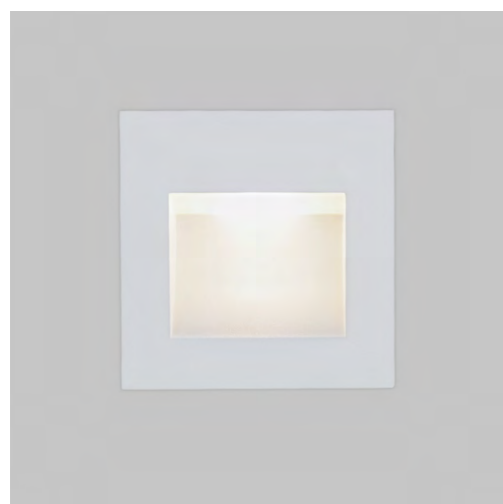

COB LED CRI≥80 IP20 CE RoHS
Housing color: White Silver Black
Color temperature: 2700K 3000K 4000K

- •Housing: Cast Aluminum.
- •Light source: COB LED.
- •Included LED driver.

R6803 1W 49lm
With LED Driver 3V-350mA
230V-50Hz

NW
0.28kg

R6803 3W 190lm
With LED Driver 9V-350mA
230V-50Hz

NW
0.28kg