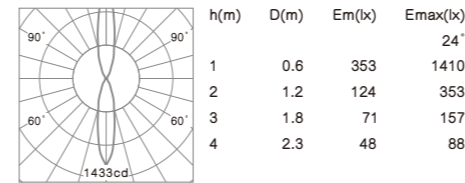

COB LED CRI≥80 IP54 CE RoHS
Housing color: White Silver Black
Color temperature: 2700K 3000K 4000K

- •Luminaire housing: Pure aluminum.
- •Wall-mounted plate: Stainless sheet.
- •Light source: COB LED with an optical lens and glass.
- •Included LED driver.

E6029 2x5W 900lm
With LED Driver 36V-250mA
230V-50Hz

NW
0.74kg