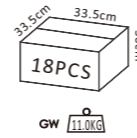

COB LED CRI≥80 IP54 CE RoHS
Housing color: White Silver Black
Color temperature: 2700K 3000K 4000K

- •Housing for recessed mounting in brickwork cast aluminum with a plastic recessed box.
- •Light source: COB LED with an optical lens and glass.
- •Included LED driver.

NW
0.52kg

COB LED

COB LED CRI≥80 IP54 CE RoHS
Housing color: White Silver Black
Color temperature: 2700K 3000K 4000K

- •Housing for recessed mounting in brickwork cast aluminum with a plastic recessed box.
- •Light source: COB LED with an optical lens and glass.
- •Included LED driver.

E6013 5W 100lm
With LED Driver 9V-500mA
230V-50Hz

NW
0.60kg

COB LED

COB LED CRI≥80 IP54 CE RoHS
Housing color: White Silver Black
Color temperature: 2700K 3000K 4000K

- •Housing for recessed mounting in brickwork cast aluminum with a plastic recessed box.
- •Light source: COB LED with an optical lens and glass.
- •Included LED driver.

NW
0.67kg

COB LED