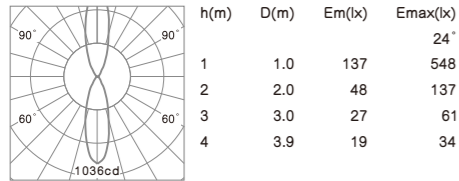

COB LED CRI≥80 IP54 CE RoHS
Housing color: White Silver Black
Color temperature: 2700K 3000K 4000K

- •Luminaire housing: Pure aluminum.
- •Wall-mounted plate: Cast aluminum.
- •Light source: COB LED with an optical lens and glass.
- •Included LED driver.

E6016 2x5W 800lm
With LED Driver 36V-250mA
230V-50Hz

NW
1.94kg