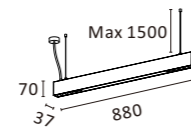

- •The lamp body is made of pure aluminum and is molded through extrusion and then shaped by CNC machines: the surface is oxidized after brushing or electrostatic thermo-painting finish.
- •Germany imported high transmittance PMMA diffuser specially designed for LED light sources creating a high visual comfort and very uniform lighting distributions.
- •Tuneable white dimming control is available.
- •Seamless continuous lighting system without dark spots available.
- •Exquisite design for the dimension of the lighting fixture.
- •Applications: offices , educational institutes ,hospitals, warehouses , meeting rooms, schools and showrooms.

F3175 28W 2100lm
AC 230V or With LED Driver 36V-500mA+2x15V-350mA
230V-50Hz

NW

1.88kg