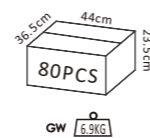

- •Housing: Aluminum sheet.
- •Light source: SMD LED.
- •Included LED driver.

R6008 1W 35lm
With LED Driver 3V-350mA
230V-50Hz

NW
0.09kg

R6008 3W 68lm
With LED Driver 3V-700mA
230V-50Hz

NW
0.09kg