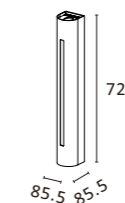

- •Screwless design with magnetic mounted to make fixture looks more simple and elegant.
- •Comfortable and symmetric light performance.
- •Light housing: Pure aluminum.
- •Surface mounted and no need wall-mounted plate.
- •Light source: COB LED with a reflector of high optical and SMD LED with acrylic diffuser.