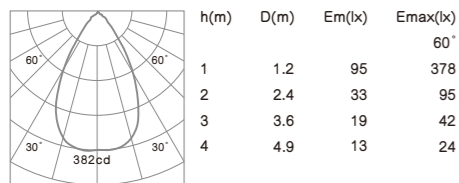

COB LED CRI≥80 IP54 CE RoHS
Housing color: White Silver Black
Color temperature: 2700K 3000K 4000K

- •Luminaire housing: Cast aluminum.
- •Wall-mounted plate: Stainless sheet.
- •Light source: COB LED with an optical lens and glass.
- •Included LED driver.

E6018 5W 500lm
With LED Driver 9V-500mA
230V-50Hz

NW
0.58kg