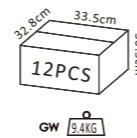

COB LED CRI≥80 IP54 CE RoHS
Housing color: White Silver Black
Color temperature: 2700K 3000K 4000K

- •Housing for recessed mounting in brickwork cast aluminum with a plastic recessed box.
- •Light source: COB LED with an optical lens and glass.
- •Included LED driver.

NW
0.52kg

COB LED

COB LED CRI≥80 IP54 CE RoHS
Housing color: White Silver Black
Color temperature: 2700K 3000K 4000K

- •Housing for recessed mounting in brickwork cast aluminum with a plastic recessed box.
- •Light source: COB LED with an optical lens and glass.
- •Included LED driver.

NW
0.60kg

COB LED

COB LED CRI≥80 IP54 CE RoHS
Housing color: White Silver Black
Color temperature: 2700K 3000K 4000K

- •Housing for recessed mounting in brickwork cast aluminum with a plastic recessed box.
- •Light source: COB LED with an optical lens and glass.
- •Included LED driver.

NW
0.67kg

COB LED