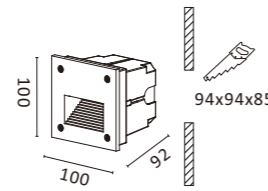

COB LED CRI≥80 IP54 CE RoHS
Housing color: White Silver Black
Color temperature: 2700K 3000K 4000K

- •Housing for recessed mounting in brickwork cast aluminum with a plastic recessed box.
- •Light source: COB LED with an optical lens and glass.
- •Included LED driver.

NW
0.52kg

COB LED

COB LED CRI≥80 IP54 CE RoHS
Housing color: White Silver Black
Color temperature: 2700K 3000K 4000K

- •Housing for recessed mounting in brickwork cast aluminum with a plastic recessed box.
- •Light source: COB LED with an optical lens and glass.
- •Included LED driver.

NW
0.60kg

COB LED

COB LED CRI≥80 IP54 CE RoHS
Housing color: White Silver Black
Color temperature: 2700K 3000K 4000K

- •Housing for recessed mounting in brickwork cast aluminum with a plastic recessed box.
- •Light source: COB LED with an optical lens and glass.
- •Included LED driver.

NW
0.67kg

COB LED