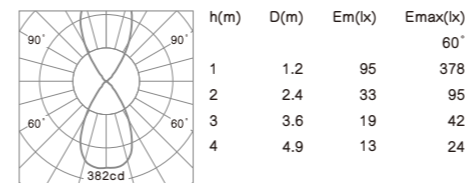

COB LED CRI≥80 IP54 CE RoHS
Housing color: White Silver Black
Color temperature: 2700K 3000K 4000K

- •Luminaire housing: Pure aluminum.
- •Wall-mounted plate: Stainless sheet.
- •Light source: COB LED with an optical lens and glass.
- •Included LED driver.

E6029 2x5W 900lm
With LED Driver 36V-250mA
230V-50Hz

NW
0.74kg