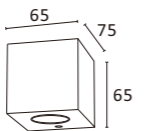

NW
0.32kg

COB LED	CRI≥80	IP20	CE	RoHS
Housing color:	White	Brush	Black	
Color temperature:	2700K	3000K	4000K	

- •Luminaire housing: Pure aluminum.
- •Wall-mounted plate: Stainless sheet.
- •Light source: COB LED with a lens of optical.
- •Included LED driver.

GW 11.5kg

NW
0.38kg

COB LED	CRI≥80	IP20	CE	RoHS
Housing color:	White	Brush	Black	
Color temperature:	2700K	3000K	4000K	

- •Luminaire housing: Pure aluminum.
- •Wall-mounted plate: Stainless sheet.
- •Light source: COB LED with a lens of optical.
- •Included LED driver.

GW 11.8kg

NW
1.94kg

COB LED	CRI≥80	IP20	CE	RoHS
Housing color:	White	Silver	Black	
Color temperature:	2700K	3000K	4000K	

- •Luminaire housing: Pure aluminum.
- •Wall-mounted plate: Steel sheet.
- •Light source: COB LED with a lens of optical.
- •Included LED driver.

GW 10.8kg