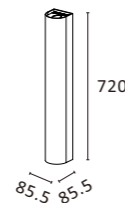

W7602 2x8W 580lm
With LED Driver 36V-180mA
230V-50Hz