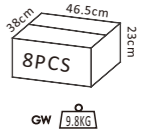

WALA Exterior

COB LED CRI≥80 IP54 CE RoHS
Housing color: White Silver Black
Color temperature: 2700K 3000K 4000K

- •Luminaire housing: Cast aluminum.
- •Wall-mounted plate: Stainless sheet.
- •Light source: COB LED with an optical lens and glass.
- •Included LED driver.

E6018 5W 500lm
With LED Driver 9V-500mA
230V-50Hz

NW
0.58kg

WALA Exterior

COB LED CRI≥80 IP54 CE RoHS
Housing color: White Silver Black
Color temperature: 2700K 3000K 4000K

- •Luminaire housing: Pure aluminum.
- •Wall-mounted plate: Stainless sheet.
- •Light source: COB LED with an optical lens and glass.
- •Included LED driver.

E6029 2x5W 900lm
With LED Driver 36V-250mA
230V-50Hz

NW
0.74kg