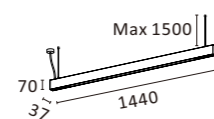

- •The lamp body is made of pure aluminum and is molded through extrusion and then shaped by CNC machines: the surface is oxidized after brushing or electrostatic thermo-painting finish.
- •Germany imported high transmittance PMMA diffuser specially designed for LED light sources creating a high visual comfort and very uniform lighting distributions.
- •Tuneable white dimming control is available.
- •Seamless continuous lighting system without dark spots available.
- •Exquisite design for the dimension of the lighting fixture.
- •Applications: offices , educational institutes ,hospitals, warehouses , meeting rooms, schools and showrooms.

F3176 28W 2200lm
AC 230V or With LED Driver
36V-500mA+2x15V-350mA
230V-50Hz

NW

2.50kg