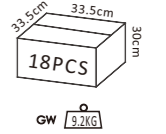

WALA Exterior

COB LED CRI≥80 IP54 CE RoHS
Housing color: White Silver Black
Color temperature: 2700K 3000K 4000K

- •Luminaire housing: Pure aluminum.
- •Wall-mounted plate: Cast aluminum.
- •Light source: COB LED with an optical lens and glass.
- •Included LED driver.

E6016 2x5W 800lm
With LED Driver 36V-250mA
230V-50Hz

NW
1.94kg

WALA Exterior

COB LED CRI≥80 IP54 CE RoHS
Housing color: White Silver Black
Color temperature: 2700K 3000K 4000K

- •Housing for recessed mounting in brickwork cast aluminum with a plastic recessed box.
- •Light source: COB LED with an optical lens and glass.
- •Included LED driver.

E6170 5W 400lm
With LED Driver 9V-500mA
230V-50Hz

NW
0.40kg