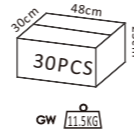

NW
0.32kg

COB LED	CRI≥80	IP20	CE	RoHS
Housing color:	White	Brush	Black	
Color temperature:	2700K	3000K	4000K	

- •Luminaire housing: Pure aluminum.
- •Wall-mounted plate: Stainless sheet.
- •Light source: COB LED with a lens of optical.
- •Included LED driver.

GW 11.5kg

NW
0.38kg

COB LED	CRI≥80	IP20	CE	RoHS
Housing color:	White	Brush	Black	
Color temperature:	2700K	3000K	4000K	

- •Luminaire housing: Pure aluminum.
- •Wall-mounted plate: Stainless sheet.
- •Light source: COB LED with a lens of optical.
- •Included LED driver.

GW 11.8kg

NW
1.94kg

COB LED	CRI≥80	IP20	CE	RoHS
Housing color:	White	Silver	Black	
Color temperature:	2700K	3000K	4000K	

- •Luminaire housing: Pure aluminum.
- •Wall-mounted plate: Steel sheet.
- •Light source: COB LED with a lens of optical.
- •Included LED driver.

GW 10.8kg