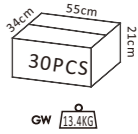

COB LED	CRI≥80	IP20	CE	RoHS
Housing color:	White	Silver	Black	
Color temperature:	2700K	3000K	4000K	

- •Light housing: Pure aluminum.
- •Wall-mounted plate: Steel sheet.
- •Light source: COB LED.
- •Included LED driver.

NW
0.31kg

COB LED	CRI≥80	IP20	CE	RoHS
Housing color:	White	Silver	Black	
Color temperature:	2700K	3000K	4000K	

- •Luminaire housing: Cast aluminum.
- •Wall-mounted plate: Stainless sheet.
- •Light source: COB LED.
- •Included LED driver.

NW
0.26kg

GW 13.4kg

COB LED	CRI≥80	IP20	CE	RoHS
Housing color:	White	Silver	Black	Aluminum Brush
Color temperature:	2700K	3000K	4000K	

- •Light housing: Pure aluminum.
- •Wall-mounted plate: Steel sheet.
- •Light source: COB LED.
- •Included LED driver.

NW
0.37kg

COB LED	CRI≥80	IP20	CE	RoHS
Housing color:	White	Silver	Black	
Color temperature:	2700K	3000K	4000K	

- •Luminaire housing: Pure aluminum.
- •Wall-mounted plate: Steel sheet.
- •Light source: COB LED with a lens of optical.
- •Included LED driver.

W6001 2x5W 900lm
With LED Driver 36V-250mA
230V-50Hz

NW
0.74kg