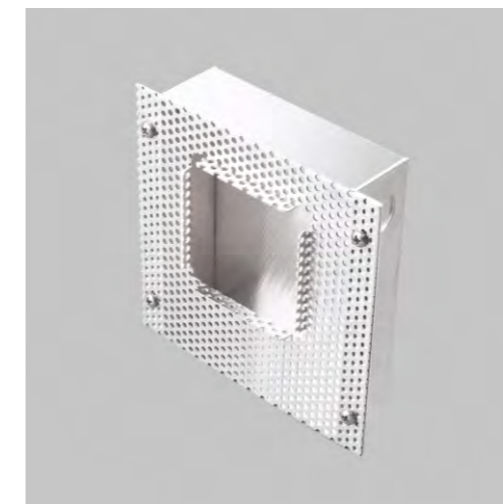

CE RoHS

- •Recessed kit in brickwork: Aluminum sheet.