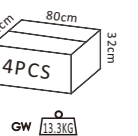

- •Screwless design with magnetic mounted to make fixture looks more simple and elegant.
- •Comfortable and symmetric light performance.
- •Light housing: Pure aluminum.
- •Surface mounted and no need wall-mounted plate.
- •Light source: COB LED with a reflector of high optical and SMD LED with acrylic diffuser.