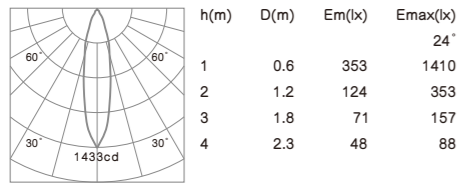

COB LED CRI≥80 IP54 CE RoHS
Housing color: White Silver Black
Color temperature: 2700K 3000K 4000K

- •Luminaire housing: Cast aluminum.
- •Wall-mounted plate: Stainless sheet.
- •Light source: COB LED with an optical lens and glass.
- •Included LED driver.

E6018 5W 500lm
With LED Driver 9V-500mA
230V-50Hz

NW
0.58kg