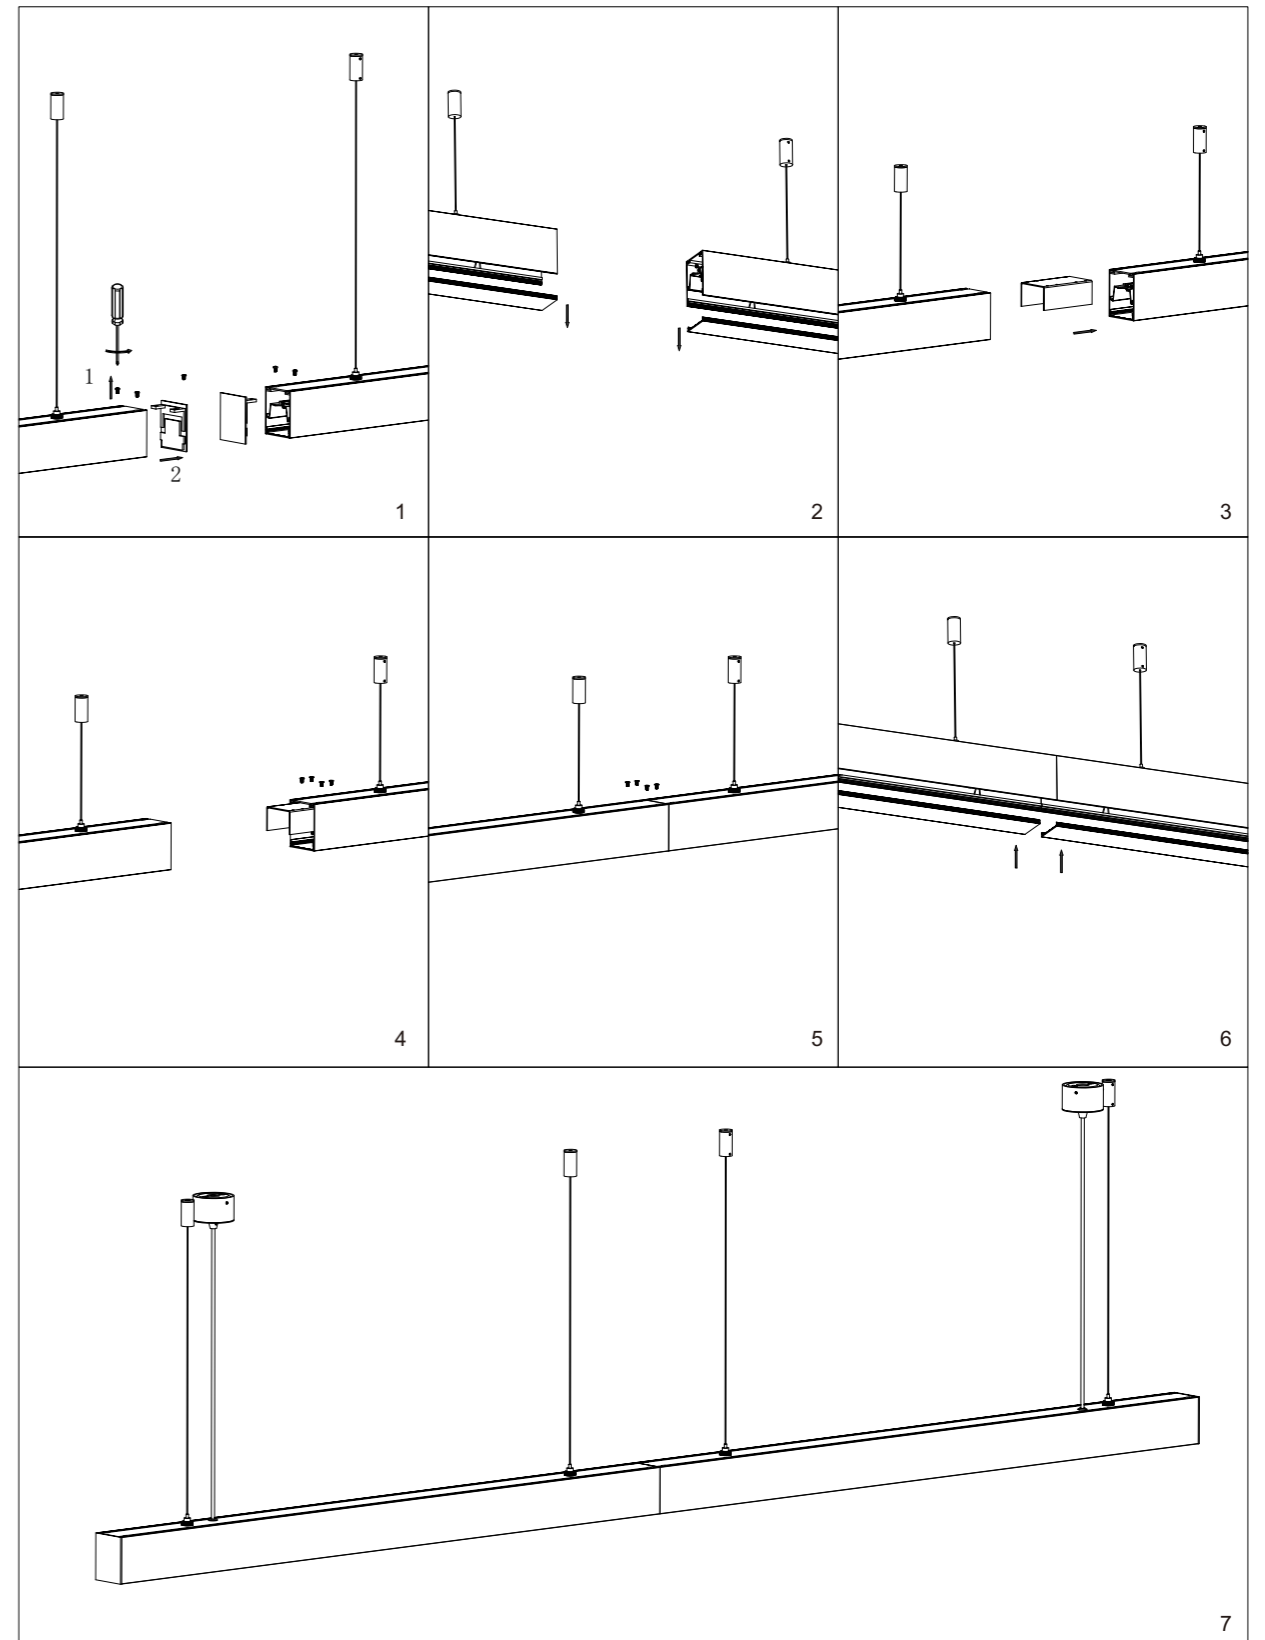

Accessories: connecting plate

Suitable for:
F3175 / F3176 / F3177

Suitable for:
F7007

Connecting plate installation spec