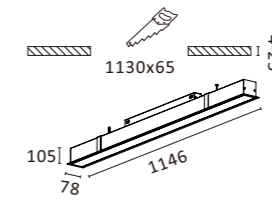

- •The lamp body is made of pure aluminum and is molded through extrusion and then shaped by CNC machines: the surface is oxidized after brushing or electrostatic thermo-painting finish.
- •Germany imported high transmittance PMMA diffuser specially designed for LED light sources creating a high visual comfort and very uniform lighting distributions.
- •Tuneable white dimming control is available.
- •Seamless continuous lighting system without dark spots available.
- •Applications: offices , educational institutes ,hospitals, warehouses , meeting rooms, schools and showrooms.

R3009 18W 1540lm
AC 230V or With LED Driver 36V-500mA
230V-50Hz

NW

2.10kg

R3009 36W 2500lm
AC 230V or With LED Driver 36V-900mA
230V-50Hz

NW

2.10kg