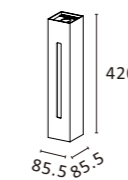

- •Screwless design with magnetic mounted to make fixture looks more simple and elegant.
- •Comfortable and symmetric light performance.
- •Light housing: Pure aluminum.
- •Surface mounted and no need wall-mounted plate.
- •Light source: COB LED with a reflector of high optical and SMD LED with acrylic diffuser.