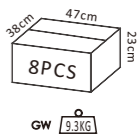

COB LED	CRI≥80	IP20	CE	RoHS
Housing color:	White	Silver	Black	
Color temperature:	2700K	3000K	4000K	

- •Light housing: Pure aluminum.
- •Wall-mounted plate: Steel sheet.
- •Light source: COB LED.
- •Included LED driver.

NW
0.31kg

COB LED	CRI≥80	IP20	CE	RoHS
Housing color:	White	Silver	Black	
Color temperature:	2700K	3000K	4000K	

- •Luminaire housing: Cast aluminum.
- •Wall-mounted plate: Stainless sheet.
- •Light source: COB LED.
- •Included LED driver.

NW
0.26kg

COB LED	CRI≥80	IP20	CE	RoHS
Housing color:	White	Silver	Black	Aluminum Brush
Color temperature:	2700K	3000K	4000K	

- •Light housing: Pure aluminum.
- •Wall-mounted plate: Steel sheet.
- •Light source: COB LED.
- •Included LED driver.

NW
0.37kg

COB LED	CRI≥80	IP20	CE	RoHS
Housing color:	White	Silver	Black	
Color temperature:	2700K	3000K	4000K	

- •Luminaire housing: Pure aluminum.
- •Wall-mounted plate: Steel sheet.
- •Light source: COB LED with a lens of optical.
- •Included LED driver.

W6001 2x5W 900lm
With LED Driver 36V-250mA
230V-50Hz

NW
0.74kg

GW 3.3kg