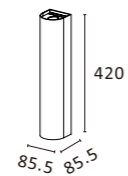

W7601 2x8W 580lm
With LED Driver 36V-180mA
230V-50Hz

NW
1.47kg