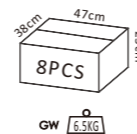

GW 3.5kg

COB LED	CRI≥80	IP20	CE	RoHS
Housing color:	White	Silver	Black	
Color temperature:	2700K	3000K	4000K