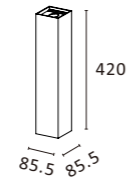

W7600 2x8W 580lm
 With LED Driver 36V-180mA
 230V-50Hz

NW
 1.15kg

COB LED CRI≥80 IP20 CE RoHS
 Housing color: White Silver Black Aluminum Brush
 Color temperature: 2700K 3000K 4000K

- Screwless design with magnetic mounted to make fixture looks more simple and elegant.
- Comfortable and symmetric light performance.
- Light housing: Pure aluminum.
- Surface mounted and no need wall-mounted plate.
- Light source: COB LED with a reflector of high optical.