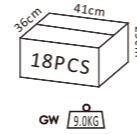

COB LED	CRI≥80	IP20	CE	RoHS
Housing color:	White	Silver	Black	
Color temperature:	2700K	3000K	4000K	

- •Light housing: Pure aluminum.
- •Wall-mounted plate: Steel sheet.
- •Light source: COB LED.
- •Included LED driver.

NW
0.31kg

GW 5.0kg

COB LED	CRI≥80	IP20	CE	RoHS
Housing color:	White	Silver	Black	
Color temperature:	2700K	3000K	4000K	

- •Luminaire housing: Cast aluminum.
- •Wall-mounted plate: Stainless sheet.
- •Light source: COB LED.
- •Included LED driver.

NW
0.26kg

COB LED	CRI≥80	IP20	CE	RoHS
Housing color:	White	Silver	Black	Aluminum Brush
Color temperature:	2700K	3000K	4000K	

- •Light housing: Pure aluminum.
- •Wall-mounted plate: Steel sheet.
- •Light source: COB LED.
- •Included LED driver.

NW
0.37kg

COB LED	CRI≥80	IP20	CE	RoHS
Housing color:	White	Silver	Black	
Color temperature:	2700K	3000K	4000K	

- •Luminaire housing: Pure aluminum.
- •Wall-mounted plate: Steel sheet.
- •Light source: COB LED with a lens of optical.
- •Included LED driver.

W6001 2x5W 900lm
With LED Driver 36V-250mA
230V-50Hz

NW
0.74kg