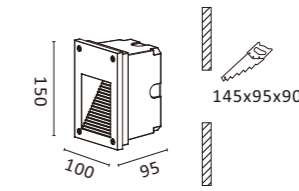

COB LED CRI≥80 IP54 CE RoHS
Housing color: White Silver Black
Color temperature: 2700K 3000K 4000K

- •Housing for recessed mounting in brickwork cast aluminum with a plastic recessed box.
- •Light source: COB LED with an optical lens and glass.
- •Included LED driver.

NW
0.52kg

COB LED

COB LED CRI≥80 IP54 CE RoHS
Housing color: White Silver Black
Color temperature: 2700K 3000K 4000K

- •Housing for recessed mounting in brickwork cast aluminum with a plastic recessed box.
- •Light source: COB LED with an optical lens and glass.
- •Included LED driver.

NW
0.60kg

COB LED

COB LED CRI≥80 IP54 CE RoHS
Housing color: White Silver Black
Color temperature: 2700K 3000K 4000K

- •Housing for recessed mounting in brickwork cast aluminum with a plastic recessed box.
- •Light source: COB LED with an optical lens and glass.
- •Included LED driver.

NW
0.67kg

COB LED