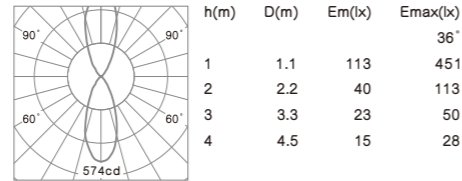

COB LED CRI≥80 IP54 CE RoHS
Housing color: White Silver Black
Color temperature: 2700K 3000K 4000K

- •Luminaire housing: Pure aluminum.
- •Wall-mounted plate: Cast aluminum.
- •Light source: COB LED with an optical lens and glass.
- •Included LED driver.

E6016 2x5W 800lm
With LED Driver 36V-250mA
230V-50Hz

NW
1.94kg