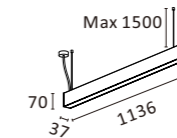

- •The lamp body is made of pure aluminum and is molded through extrusion and then shaped by CNC machines: the surface is oxidized after brushing or electrostatic thermo-painting finish.
- •Germany imported high transmittance PMMA diffuser specially designed for LED light sources creating a high visual comfort and very uniform lighting distributions.
- •Tuneable white dimming control is available.
- •Seamless continuous lighting system without dark spots available.
- •Exquisite design for the dimension of the lighting fixture.
- •Applications: offices , educational institutes ,hospitals, warehouses , meeting rooms, schools and showrooms.

F3177 18W 1100lm
AC 230V or With LED Driver 36V-500mA
230V-50Hz

NW

1.95kg

F3177 36W 2100lm
AC 230V or With LED Driver 36V-900mA
230V-50Hz

NW

1.95kg

- •The lamp body is made of pure aluminum and is molded through extrusion and then shaped by CNC machines: the surface is oxidized after brushing or electrostatic thermo-painting finish.
- •Germany imported high transmittance PMMA diffuser specially designed for LED light sources creating a high visual comfort and very uniform lighting distributions.
- •Tuneable white dimming control is available.
- •Seamless continuous lighting system without dark spots available.
- •Applications: offices , educational institutes ,hospitals, warehouses , meeting rooms, schools and showrooms.

F7007 18W 1100lm
AC 230V or With LED Driver 36V-500mA
230V-50Hz

NW

2.30kg