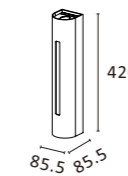

W7603 COB2x8W+SMD5W 830lm
With LED Driver 36V-180mA+36V-135mA
230V-50Hz

NW
1.77kg