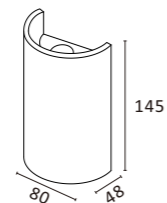

- •Light housing: Pure aluminum.
- •Wall-mounted plate: Steel sheet.
- •Light source: COB LED.
- •Included LED driver.

NW
0.37kg