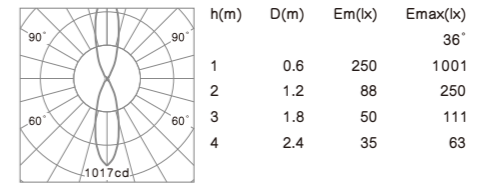

COB LED CRI≥80 IP54 CE RoHS
Housing color: White Silver Black
Color temperature: 2700K 3000K 4000K

- •Luminaire housing: Pure aluminum.
- •Wall-mounted plate: Stainless sheet.
- •Light source: COB LED with an optical lens and glass.
- •Included LED driver.

E6029 2x5W 900lm
With LED Driver 36V-250mA
230V-50Hz

NW
0.74kg