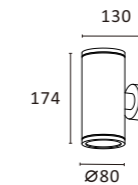

COB LED	CRI≥80	IP20	CE	RoHS
Housing color:	White	Silver	Black	
Color temperature:	2700K	3000K	4000K	

- •Light housing: Pure aluminum.
- •Wall-mounted plate: Steel sheet.
- •Light source: COB LED.
- •Included LED driver.

NW
0.31kg

COB LED	CRI≥80	IP20	CE	RoHS
Housing color:	White	Silver	Black	
Color temperature:	2700K	3000K	4000K	

- •Luminaire housing: Cast aluminum.
- •Wall-mounted plate: Stainless sheet.
- •Light source: COB LED.
- •Included LED driver.

NW
0.26kg

COB LED	CRI≥80	IP20	CE	RoHS
Housing color:	White	Silver	Black	Aluminum Brush
Color temperature:	2700K	3000K	4000K	

- •Light housing: Pure aluminum.
- •Wall-mounted plate: Steel sheet.
- •Light source: COB LED.
- •Included LED driver.

NW
0.37kg

COB LED	CRI≥80	IP20	CE	RoHS
Housing color:	White	Silver	Black	
Color temperature:	2700K	3000K	4000K	

- •Luminaire housing: Pure aluminum.
- •Wall-mounted plate: Steel sheet.
- •Light source: COB LED with a lens of optical.
- •Included LED driver.

W6001 2x5W 900lm
With LED Driver 36V-250mA
230V-50Hz

NW
0.74kg