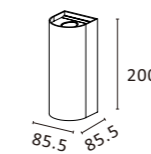

W7600 2x8W 580lm
With LED Driver 36V-180mA
230V-50Hz

NW
1.15kg