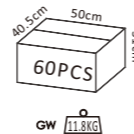

NW
0.32kg

COB LED	CRI≥80	IP20	CE	RoHS
Housing color:	White	Brush	Black	
Color temperature:	2700K	3000K	4000K	

- •Luminaire housing: Pure aluminum.
- •Wall-mounted plate: Stainless sheet.
- •Light source: COB LED with a lens of optical.
- •Included LED driver.

GW 11.5kg

NW
0.38kg

COB LED	CRI≥80	IP20	CE	RoHS
Housing color:	White	Brush	Black	
Color temperature:	2700K	3000K	4000K	

- •Luminaire housing: Pure aluminum.
- •Wall-mounted plate: Stainless sheet.
- •Light source: COB LED with a lens of optical.
- •Included LED driver.

GW 11.8kg

NW
1.94kg

COB LED	CRI≥80	IP20	CE	RoHS
Housing color:	White	Silver	Black	
Color temperature:	2700K	3000K	4000K	

- •Luminaire housing: Pure aluminum.
- •Wall-mounted plate: Steel sheet.
- •Light source: COB LED with a lens of optical.
- •Included LED driver.

GW 10.8kg