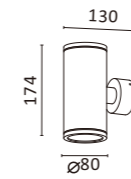

- •Luminaire housing: Pure aluminum.
- •Wall-mounted plate: Stainless sheet.
- •Light source: COB LED with an optical lens and glass.
- •Included LED driver.