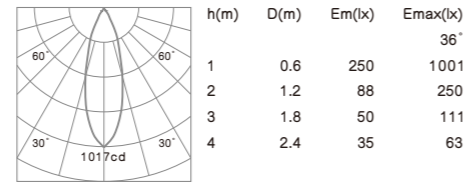

COB LED CRI≥80 IP54 CE RoHS
Housing color: White Silver Black
Color temperature: 2700K 3000K 4000K

- •Luminaire housing: Cast aluminum.
- •Wall-mounted plate: Stainless sheet.
- •Light source: COB LED with an optical lens and glass.
- •Included LED driver.

E6018 5W 500lm
With LED Driver 9V-500mA
230V-50Hz

NW
0.58kg