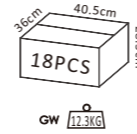

WALA Exterior

COB LED CRI≥80 IP54 CE RoHS
Housing color: White Silver Black
Color temperature: 2700K 3000K 4000K

- •Luminaire housing: Cast aluminum.
- •Wall-mounted plate: Stainless sheet.
- •Light source: COB LED with an optical lens and glass.
- •Included LED driver.

E6018 5W 500lm
With LED Driver 9V-500mA
230V-50Hz

NW
0.58kg

WALA Exterior

COB LED CRI≥80 IP54 CE RoHS
Housing color: White Silver Black
Color temperature: 2700K 3000K 4000K

- •Luminaire housing: Pure aluminum.
- •Wall-mounted plate: Stainless sheet.
- •Light source: COB LED with an optical lens and glass.
- •Included LED driver.

E6029 2x5W 900lm
With LED Driver 36V-250mA
230V-50Hz

NW
0.74kg