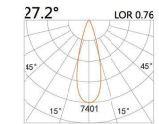

LYE-9351S

LED Power	Colour Temp	Luminous
13W	2700/3000K 4000/5000K	1023lm 1101lm

LIGHT DISTRIBUTION For 3000k

LYE-9351D

LED Power	Colour Temp	Luminous
18W	2700/3000K 4000/5000K	2087lm 2087lm

LYE-9361D

LED Power	Colour Temp	Luminous
33W	2700/3000K 4000/5000K	3770lm 3770lm