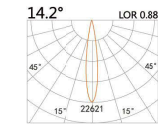

LYE-9351S

LED Power	Colour Temp	Luminous
13W	2700/3000K 4000/5000K	1023lm 1101lm

LIGHT DISTRIBUTION For 3000k

LYE-9351D

LED Power	Colour Temp	Luminous
18W	2700/3000K 4000/5000K	2087lm 2087lm

LYE-9361D

LED Power	Colour Temp	Luminous
33W	2700/3000K 4000/5000K	3770lm 3770lm