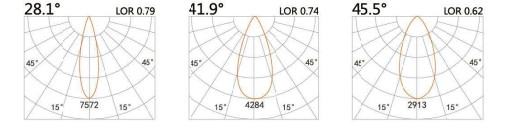

LIGHT DISTRIBUTION For 3000k