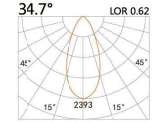

LIGHT DISTRIBUTION For 3000k

LYE-9781A

LED Power	Colour Temp	Luminous
42W	2700/3000K	3942lm
	4000/5000K	3942lm
48W _{cwD}	1800-3000K	6270lm

LIGHT DISTRIBUTION For 3000k

LYE-9121S

LED Power	Colour Temp	Luminous
8W	2700/3000K 4000/5000K	754lm 754lm

LIGHT DISTRIBUTION For 3000k

LYE-9121D

LED Power	Colour Temp	Luminous
9W	2700/3000K 4000/5000K	1084lm 1084lm

LYE-9341I

LED Power	Colour Temp	Luminous
13W	2700/3000K 4000/5000K	1045lm 1045lm

LIGHT DISTRIBUTION For 3000k