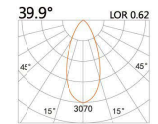

LYE-9351S

LED Power	Colour Temp	Luminous
13W	2700/3000K 4000/5000K	1023lm 1101lm

LIGHT DISTRIBUTION For 3000k

LYE-9351D

LED Power	Colour Temp	Luminous
18W	2700/3000K 4000/5000K	2087lm 2087lm

LYE-9361D

LED Power	Colour Temp	Luminous
33W	2700/3000K 4000/5000K	3770lm 3770lm