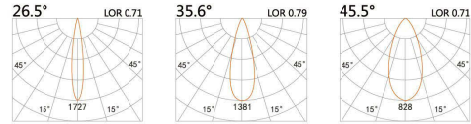

LIGHT DISTRIBUTION For 3000k