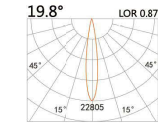

LIGHT DISTRIBUTION For 3000k