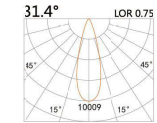

LIGHT DISTRIBUTION For 3000k