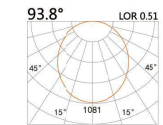

LPE-9481C

LED Power	Colour Temp	Luminous
<u>31.5W</u>	2700/3000K 4000/5000K	3800lm 4142lm

LIGHT DISTRIBUTION For 3000k