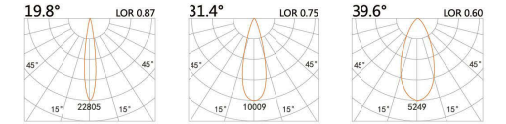

LPE-9351I

LED Power 18W Colour Temp 2700/3000K / 4000/5000K Luminous 2087lm / 2087lm

LPE-9361I

LED Power 29W Colour Temp 2700/3000K / 4000/5000K Luminous 3770lm / 4030lm

LIGHT DISTRIBUTION For 3000k

DC LED
PENDANT LIGHT