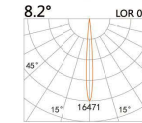

LIGHT DISTRIBUTION For 3000k

LYE-9893A

LED Power	Colour Temp	Luminous
13W	2700/3000K 4000/5000K	1425lm 1526lm

LIGHT DISTRIBUTION For 3000k

DIY3

LYE-9371A

LED Power 7W Colour Temp 2700/3000K
4000/5000K Luminous 657lm
657lm

LIGHT DISTRIBUTION For 3000k

LYE-9381A

LED Power 7W Colour Temp 2700/3000K
4000/5000K Luminous 657lm
657lm

LIGHT DISTRIBUTION For 3000k

LYE-9401S

LED Power 8W Colour Temp 2700/3000K
4000/5000K Luminous 754lm
754lm

LIGHT DISTRIBUTION For 3000k

LYE-9411S

LED Power 8W Colour Temp 2700/3000K
4000/5000K Luminous 754lm
754lm

LIGHT DISTRIBUTION For 3000k

LYE-9401A

LED Power 10.7W Colour Temp 2700/3000K
4000/5000K Luminous 1261lm
1261lm
6W_{cwD} 1800~3000K 518lm