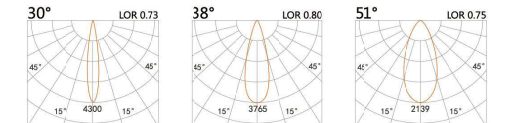

LIGHT DISTRIBUTION For 3000k