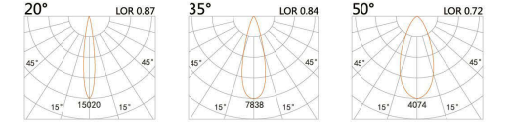

LIGHT DISTRIBUTION For 3000k

LYE-9351A

LED Power	Colour Temp	Luminous
30W	2700/3000K 4000/5000K	2820lm 3205lm

LIGHT DISTRIBUTION For 3000k

LYE-9361A

LED Power	Colour Temp	Luminous
40W	2700/3000K 4000/5000K	3800lm 4142lm

LIGHT DISTRIBUTION For 3000k

LYE-9751A

LED Power	Colour Temp	Luminous
14W	2700/3000K	657lm
	4000/5000K	657lm
24W _{cwD}	1800-3000K	2090lm

LIGHT DISTRIBUTION For 3000k

LYE-9771A

LED Power	Colour Temp	Luminous
28W	2700/3000K	1314lm
	4000/5000K	1314lm
36W _{cwD}	1800-3000K	4180lm