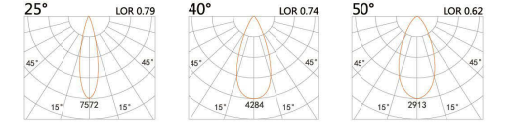

LYE-9361I

LED Power	Colour Temp	Luminous
29W	2700/3000K 4000/5000K	3442lm 3442lm

LIGHT DISTRIBUTION For 3000k

AC LED
SURFACE CEILING DOWN LIGHT

Moore

LYE-9331A

LED Power	Colour Temp	Luminous
8W	2700/3000K 4000/5000K	695lm 742lm

LIGHT DISTRIBUTION For 3000k

LYE-9351A

LED Power	Colour Temp	Luminous
30W	2700/3000K 4000/5000K	2820lm 3205lm

LIGHT DISTRIBUTION For 3000k

LYE-9361A

LED Power	Colour Temp	Luminous
40W	2700/3000K 4000/5000K	3800lm 4142lm