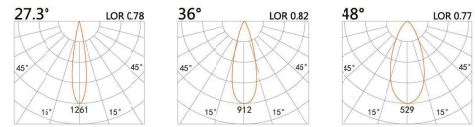

LYE-9441S

LED Power	Colour Temp	Luminous
32W	2700/3000K 4000/5000K	3106lm 3106lm

LIGHT DISTRIBUTION For 3000k

LYE-9441A

LED Power	Colour Temp	Luminous
42.8W	2700/3000K 4000/5000K	5044lm 5044lm

DC LED
SURFACE CEILING DOWN LIGHT

Venus

DC LED
SURFACE CEILING DOWN LIGHT

Tess UGR<19 Good performance

LYE-9701A

LED Power 5W
Colour Temp 2700/3000K
4000/5000K
Luminous 511lm
511lm

LIGHT DISTRIBUTION For 3000k

LYE-9651A

LED Power 18W
Colour Temp 2700/3000K
4000/5000K
Luminous 1760lm
1840lm

LIGHT DISTRIBUTION For 3000k

LYE-9711A

LED Power 10W
Colour Temp 2700/3000K
4000/5000K
Luminous 1060lm
1142lm

LIGHT DISTRIBUTION For 3000k

LYE-9121IS

LED Power	Colour Temp	Luminous
8.2W	2700/3000K 4000/5000K	754lm 754lm