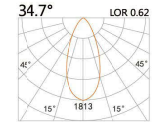

LYE-9121D

LED Power	Colour Temp	Luminous
9W	2700/3000K 4000/5000K	1084lm 1084lm