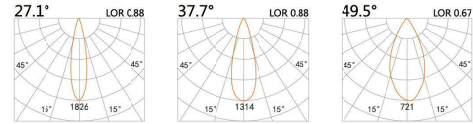

LIGHT DISTRIBUTION For 3000k

LYE-9891A

LED Power	Colour Temp	Luminous
3.2W	2700/3000K 4000/5000K	382lm 382lm

LIGHT DISTRIBUTION For 3000k

LYE-9892A

LED Power	Colour Temp	Luminous
7W	2700/3000K 4000/5000K	657lm 657lm

LIGHT DISTRIBUTION For 3000k

LYE-9893A

LED Power	Colour Temp	Luminous
13W	2700/3000K 4000/5000K	1425lm 1526lm

LIGHT DISTRIBUTION For 3000k

DIY3

LYE-9371A

LED Power 7W Colour Temp 2700/3000K
4000/5000K Luminous 657lm
657lm

LIGHT DISTRIBUTION For 3000k

LYE-9381A

LED Power 7W Colour Temp 2700/3000K
4000/5000K Luminous 657lm
657lm

LIGHT DISTRIBUTION For 3000k

LYE-9401S

LED Power 8W Colour Temp 2700/3000K
4000/5000K Luminous 754lm
754lm