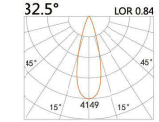

LIGHT DISTRIBUTION For 3000k

LYE-9121D

LED Power	Colour Temp	Luminous
9W	2700/3000K 4000/5000K	1084lm 1084lm

LYE-9341I

LED Power	Colour Temp	Luminous
13W	2700/3000K 4000/5000K	1045lm 1045lm

LIGHT DISTRIBUTION For 3000k