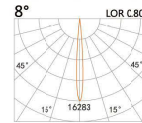

LIGHT DISTRIBUTION For 3000k

LYE-9893A

LED Power	Colour Temp	Luminous
13W	2700/3000K 4000/5000K	1425lm 1526lm

LIGHT DISTRIBUTION For 3000k

DIY3

LYE-9371A

LED Power 7W Colour Temp 2700/3000K
4000/5000K Luminous 657lm
657lm

LIGHT DISTRIBUTION For 3000k

LYE-9381A

LED Power 7W Colour Temp 2700/3000K
4000/5000K Luminous 657lm
657lm

LIGHT DISTRIBUTION For 3000k

LYE-9401S

LED Power 8W Colour Temp 2700/3000K
4000/5000K Luminous 754lm
754lm

LIGHT DISTRIBUTION For 3000k

LYE-9411S

LED Power 8W Colour Temp 2700/3000K
4000/5000K Luminous 754lm
754lm

LIGHT DISTRIBUTION For 3000k

LYE-9401A

LED Power 10.7W Colour Temp 2700/3000K
4000/5000K Luminous 1261lm
1261lm
6W_{cwD} 1800~3000K 518lm