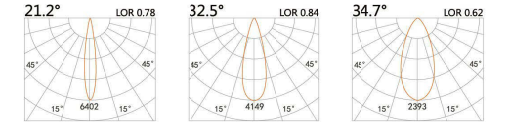

LIGHT DISTRIBUTION For 3000k