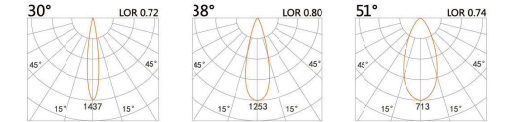

LIGHT DISTRIBUTION For 3000k