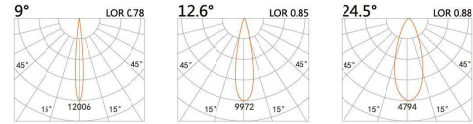

LIGHT DISTRIBUTION For 3000k

LYE-9681B

LED Power	Colour Temp	Luminous
31.5W	2700/3000K 4000/5000K	657lm 710lm

LIGHT DISTRIBUTION For 3000k

LYE-9691B

LED Power	Colour Temp	Luminous
41.5W	2700/3000K 4000/5000K	657lm 710lm

LIGHT DISTRIBUTION For 3000k

DC LED
SURFACE LINNER LIGHT

Gemini-Grib

DC LED
SURFACE LINNER LIGHT

Gemini Ajustable

LYE-9801C

LED Power 9W
Colour Temp 2700/3000K
4000/5000K
Luminous 999lm
1026lm

LIGHT DISTRIBUTION For 3000k