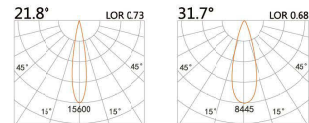

LIGHT DISTRIBUTION For 3000k

LYE-9411S

LED Power 8W Colour Temp 2700/3000K
4000/5000K Luminous 754lm
754lm

LIGHT DISTRIBUTION For 3000k

LYE-9401A

LED Power 10.7W Colour Temp 2700/3000K
4000/5000K Luminous 1261lm
1261lm
6W_{cwD} 1800~3000K 518lm

LYE-9411A

LED Power 10.7W Colour Temp 2700/3000K
4000/5000K Luminous 1261lm
1261lm
6W_{cwD} 1800~3000K 518lm

DIY3

LYE-9421S

LED Power	Colour Temp	Luminous
16W	2700/3000K 4000/5000K	1508lm 1508lm

LIGHT DISTRIBUTION For 3000k

LYE-9421A

LED Power	Colour Temp	Luminous
21.4W	2700/3000K 4000/5000K	2522lm 2522lm

LYE-9431S

LED Power	Colour Temp	Luminous
24W	2700/3000K 4000/5000K	2262lm 2262lm

LIGHT DISTRIBUTION For 3000k

LYE-9431A

LED Power	Colour Temp	Luminous
32W	2700/3000K 4000/5000K	2522lm 2522lm

LYE-9441S

LED Power	Colour Temp	Luminous
32W	2700/3000K 4000/5000K	3106lm 3106lm

LIGHT DISTRIBUTION For 3000k

LYE-9441A

LED Power	Colour Temp	Luminous
42.8W	2700/3000K 4000/5000K	5044lm 5044lm

DC LED
SURFACE CEILING DOWN LIGHT