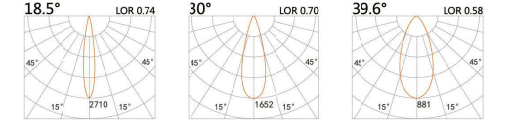

LIGHT DISTRIBUTION For 3000k

DC LED
SURFACE CEILING DOWN LIGHT

Hermosa

LYE-9121B

LED Power	Colour Temp	Luminous
8W	2700/3000K 4000/5000K	671lm 734lm

LIGHT DISTRIBUTION For 3000k

LYE-9351B

LED Power	Colour Temp	Luminous
7W	2700/3000K 4000/5000K	2820lm 3115lm