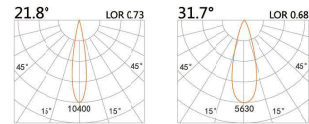

LYE-9421A

LED Power	Colour Temp	Luminous
21.4W	2700/3000K 4000/5000K	2522lm 2522lm