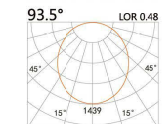

LPE-9491C

LED Power	Colour Temp	Luminous
<u>41.5W</u>	2700/3000K 4000/5000K	3800lm 4142lm

LIGHT DISTRIBUTION For 3000k