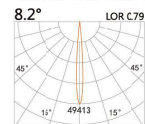

LYE-9411A

LED Power 10.7W Colour Temp 2700/3000K
4000/5000K Luminous 1261lm
1261lm
6W_{cwD} 1800~3000K 518lm

DIY3

LYE-9421S

LED Power	Colour Temp	Luminous
16W	2700/3000K 4000/5000K	1508lm 1508lm

LIGHT DISTRIBUTION For 3000k

LYE-9421A

LED Power	Colour Temp	Luminous
21.4W	2700/3000K 4000/5000K	2522lm 2522lm

LYE-9431S

LED Power	Colour Temp	Luminous
24W	2700/3000K 4000/5000K	2262lm 2262lm

LIGHT DISTRIBUTION For 3000k

LYE-9431A

LED Power	Colour Temp	Luminous
32W	2700/3000K 4000/5000K	2522lm 2522lm

LYE-9441S

LED Power	Colour Temp	Luminous
32W	2700/3000K 4000/5000K	3106lm 3106lm

LIGHT DISTRIBUTION For 3000k

LYE-9441A

LED Power	Colour Temp	Luminous
42.8W	2700/3000K 4000/5000K	5044lm 5044lm

DC LED
SURFACE CEILING DOWN LIGHT