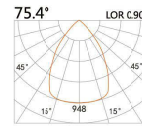

LIGHT DISTRIBUTION For 3000k

LPE-9051A

LED Power	Colour Temp	Luminous
38W	2700/3000K 4000/5000K	3889lm 3889lm

LIGHT DISTRIBUTION For 3000k

LPE-9061A

LED Power	Colour Temp	Luminous
52W	2700/3000K 4000/5000K	5123lm 5478lm

LIGHT DISTRIBUTION For 3000k

LPE-9021A

LED Power	Colour Temp	Luminous
13W	2700/3000K 4000/5000K	1325lm 1425lm

LIGHT DISTRIBUTION For 3000k

LPE-9031A

LED Power	Colour Temp	Luminous
18W	2700/3000K 4000/5000K	1917lm 1917lm