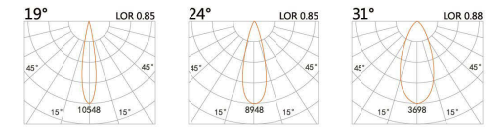

LYE-9441S

LED Power	Colour Temp	Luminous
32W	2700/3000K 4000/5000K	3106lm 3106lm

LIGHT DISTRIBUTION For 3000k

LYE-9441A

LED Power	Colour Temp	Luminous
42.8W	2700/3000K 4000/5000K	5044lm 5044lm

DC LED
SURFACE CEILING DOWN LIGHT

Venus

DC LED
SURFACE CEILING DOWN LIGHT

Tess UGR<19 Good performance

LYE-9701A

LED Power 5W
Colour Temp 2700/3000K
4000/5000K
Luminous 511lm
511lm

LIGHT DISTRIBUTION For 3000k

LYE-9651A

LED Power 18W
Colour Temp 2700/3000K
4000/5000K
Luminous 1760lm
1840lm

LIGHT DISTRIBUTION For 3000k

LYE-9711A

LED Power 10W
Colour Temp 2700/3000K
4000/5000K
Luminous 1060lm
1142lm

LIGHT DISTRIBUTION For 3000k

LYE-9121IS

LED Power	Colour Temp	Luminous
8.2W	2700/3000K 4000/5000K	754lm 754lm