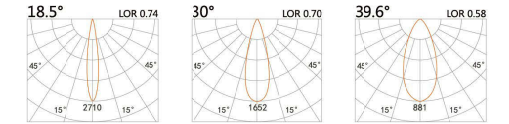

LIGHT DISTRIBUTION For 3000k