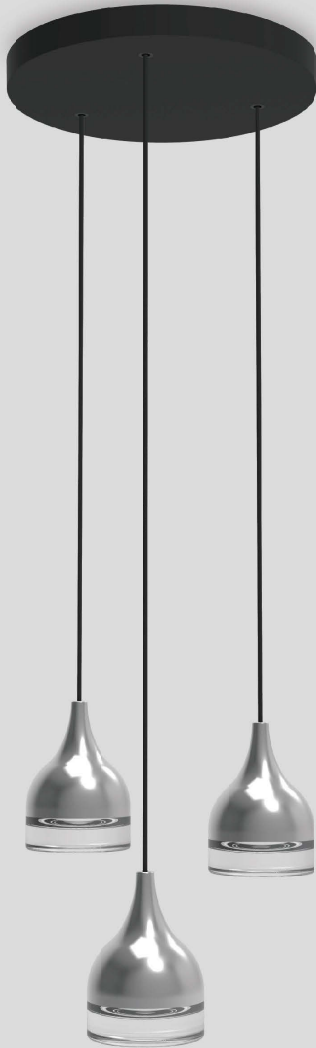

DC LED
PENDANT LIGHT

Pamela

LPE-9371A

LED Power	Colour Temp	Luminous
7W	2700/3000K 4000/5000K	657lm 657lm

LIGHT DISTRIBUTION For 3000k

LPE-9381A

LED Power	Colour Temp	Luminous
21W	2700/3000K 4000/5000K	1971lm 1971lm

LIGHT DISTRIBUTION For 3000k

LPE-9391A

LED Power	Colour Temp	Luminous
21W	2700/3000K 4000/5000K	1971lm 1971lm

LIGHT DISTRIBUTION For 3000k