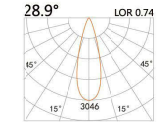

LYE-9121D

LED Power	Colour Temp	Luminous
9W	2700/3000K 4000/5000K	1084lm 1084lm