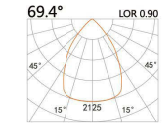

LIGHT DISTRIBUTION For 3000k