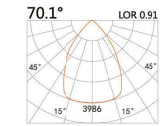

LIGHT DISTRIBUTION For 3000k