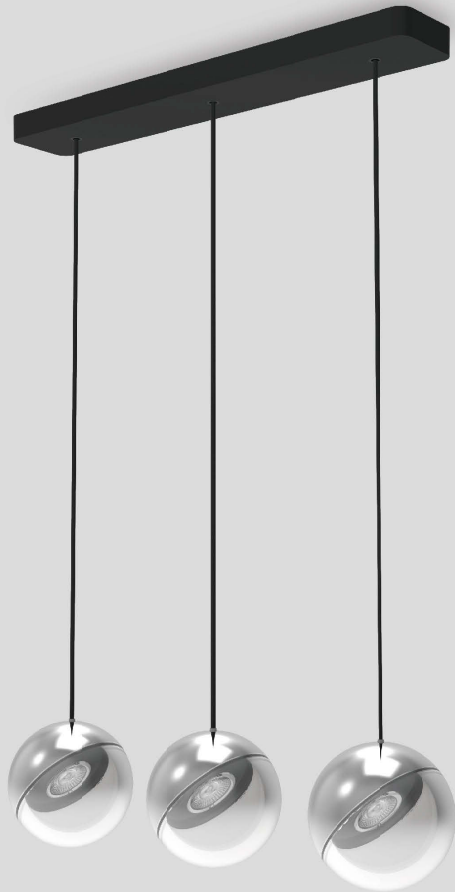

DC LED
PENDANT LIGHT

Pamela