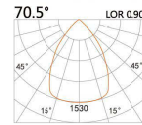

LIGHT DISTRIBUTION For 3000k