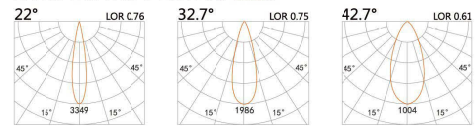

LYE-9441S

LED Power	Colour Temp	Luminous
32W	2700/3000K 4000/5000K	3106lm 3106lm

LIGHT DISTRIBUTION For 3000k

LYE-9441A

LED Power	Colour Temp	Luminous
42.8W	2700/3000K 4000/5000K	5044lm 5044lm

DC LED
SURFACE CEILING DOWN LIGHT

Venus

DC LED
SURFACE CEILING DOWN LIGHT

Tess UGR<19 Good performance

LYE-9701A

LED Power 5W
Colour Temp 2700/3000K
4000/5000K
Luminous 511lm
511lm

LIGHT DISTRIBUTION For 3000k

LYE-9651A

LED Power 18W
Colour Temp 2700/3000K
4000/5000K
Luminous 1760lm
1840lm

LIGHT DISTRIBUTION For 3000k

LYE-9711A

LED Power 10W
Colour Temp 2700/3000K
4000/5000K
Luminous 1060lm
1142lm

LIGHT DISTRIBUTION For 3000k

LYE-9121IS

LED Power	Colour Temp	Luminous
8.2W	2700/3000K 4000/5000K	754lm 754lm