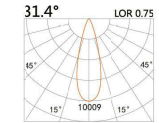

LIGHT DISTRIBUTION For 3000k