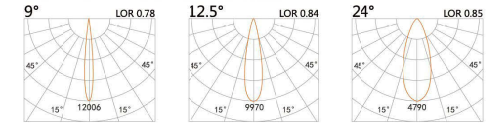

LIGHT DISTRIBUTION For 3000k