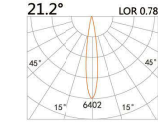

LIGHT DISTRIBUTION For 3000k

LYE-9781A

LED Power	Colour Temp	Luminous
42W	2700/3000K	3942lm
	4000/5000K	3942lm
48W _{cwD}	1800-3000K	6270lm

LIGHT DISTRIBUTION For 3000k

LYE-9121S

LED Power	Colour Temp	Luminous
8W	2700/3000K 4000/5000K	754lm 754lm

LIGHT DISTRIBUTION For 3000k

LYE-9121D

LED Power	Colour Temp	Luminous
9W	2700/3000K 4000/5000K	1084lm 1084lm

LYE-9341I

LED Power	Colour Temp	Luminous
13W	2700/3000K 4000/5000K	1045lm 1045lm

LIGHT DISTRIBUTION For 3000k