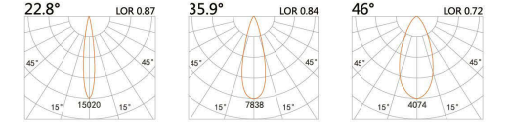

LIGHT DISTRIBUTION For 3000k