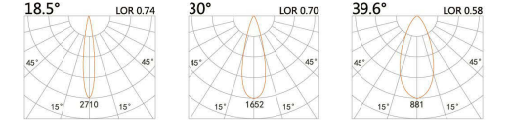

LYE-9361I

LED Power	Colour Temp	Luminous
29W	2700/3000K 4000/5000K	3442lm 3442lm

LIGHT DISTRIBUTION For 3000k

AC LED
SURFACE CEILING DOWN LIGHT

Moore

LYE-9331A

LED Power	Colour Temp	Luminous
8W	2700/3000K 4000/5000K	695lm 742lm

LIGHT DISTRIBUTION For 3000k

LYE-9351A

LED Power	Colour Temp	Luminous
30W	2700/3000K 4000/5000K	2820lm 3205lm

LIGHT DISTRIBUTION For 3000k

LYE-9361A

LED Power	Colour Temp	Luminous
40W	2700/3000K 4000/5000K	3800lm 4142lm