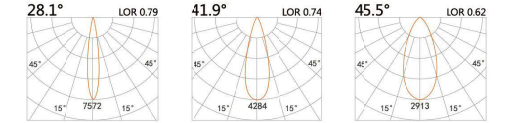

Fanny

LPE-9121A

LED Power	Colour Temp	Luminous
8W	2700/3000K 4000/5000K	695lm 734lm

LIGHT DISTRIBUTION For 3000k

LPE-9351A

LED Power	Colour Temp	Luminous
30W	2700/3000K 4000/5000K	2940lm 3205lm

LIGHT DISTRIBUTION For 3000k