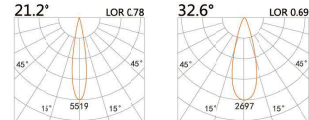

LIGHT DISTRIBUTION For 3000k

LYE-9381A

LED Power 7W Colour Temp 2700/3000K
4000/5000K Luminous 657lm
657lm

LIGHT DISTRIBUTION For 3000k

LYE-9401S

LED Power 8W Colour Temp 2700/3000K
4000/5000K Luminous 754lm
754lm

LIGHT DISTRIBUTION For 3000k

LYE-9411S

LED Power 8W Colour Temp 2700/3000K
4000/5000K Luminous 754lm
754lm

LIGHT DISTRIBUTION For 3000k

LYE-9401A

LED Power 10.7W Colour Temp 2700/3000K
4000/5000K Luminous 1261lm
1261lm
6W_{cwD} 1800~3000K 518lm

LYE-9411A

LED Power 10.7W Colour Temp 2700/3000K
4000/5000K Luminous 1261lm
1261lm
6W_{cwD} 1800~3000K 518lm

DIY3

LYE-9421S

LED Power	Colour Temp	Luminous
16W	2700/3000K 4000/5000K	1508lm 1508lm

LIGHT DISTRIBUTION For 3000k