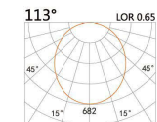

LIGHT DISTRIBUTION For 3000k