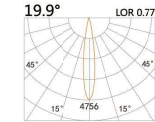

LIGHT DISTRIBUTION For 3000k

LYE-9711A

LED Power 10W
Colour Temp 2700/3000K
4000/5000K
Luminous 1060lm
1142lm

LIGHT DISTRIBUTION For 3000k

LYE-9121IS

LED Power	Colour Temp	Luminous
8.2W	2700/3000K 4000/5000K	754lm 754lm

LIGHT DISTRIBUTION For 3000k

HTE-9031I

LED Power	Colour Temp	Luminous
8.9W	2700/3000K 4000/5000K	1060lm 1142lm
6W _{CWD}	1800~3000K	518lm

LYE-9341I

LED Power	Colour Temp	Luminous
13W	2700/3000K 4000/5000K	1425lm 1526lm
12W _{CWD}	1800~3000K	1045lm