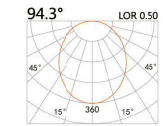

LIGHT DISTRIBUTION For 3000k