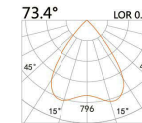

DC LED
SURFACE MOUNT GENERAL LIGHT

DIY3 URG<19

LYE-9091A

LED Power 11W Colour Temp 2700/3000K Luminous 1171lm
4000/5000K 1271lm

LIGHT DISTRIBUTION For 3000k

LYE-9071A

LED Power 11W Colour Temp 2700/3000K Luminous 1171lm
4000/5000K 1271lm

LIGHT DISTRIBUTION For 3000k

LYE-9891A

LED Power	Colour Temp	Luminous
3.2W	2700/3000K 4000/5000K	382lm 382lm

LIGHT DISTRIBUTION For 3000k

LYE-9892A

LED Power	Colour Temp	Luminous
7W	2700/3000K 4000/5000K	657lm 657lm