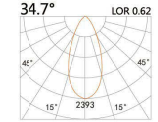

LIGHT DISTRIBUTION For 3000k