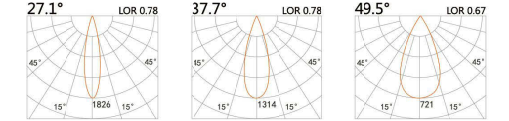

LIGHT DISTRIBUTION For 3000k

LYE-9351A

LED Power	Colour Temp	Luminous
30W	2700/3000K 4000/5000K	2820lm 3205lm

LIGHT DISTRIBUTION For 3000k

LYE-9361A

LED Power	Colour Temp	Luminous
40W	2700/3000K 4000/5000K	3800lm 4142lm

LIGHT DISTRIBUTION For 3000k

LYE-9751A

LED Power	Colour Temp	Luminous
14W	2700/3000K	657lm
	4000/5000K	657lm
24W _{cwD}	1800-3000K	2090lm

LIGHT DISTRIBUTION For 3000k

LYE-9771A

LED Power	Colour Temp	Luminous
28W	2700/3000K	1314lm
	4000/5000K	1314lm
36W _{cwD}	1800-3000K	4180lm

LIGHT DISTRIBUTION For 3000k

LYE-9781A

LED Power	Colour Temp	Luminous
42W	2700/3000K	3942lm
	4000/5000K	3942lm
48W _{cwD}	1800-3000K	6270lm

LIGHT DISTRIBUTION For 3000k

LYE-9121S

LED Power	Colour Temp	Luminous
8W	2700/3000K 4000/5000K	754lm 754lm