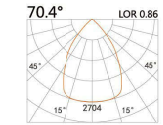

LIGHT DISTRIBUTION For 3000k