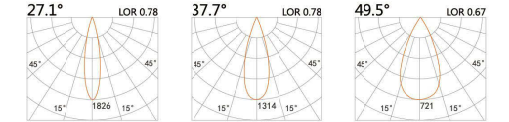

LIGHT DISTRIBUTION For 3000k

LYE-9351A

LED Power	Colour Temp	Luminous
30W	2700/3000K 4000/5000K	2820lm 3205lm

LIGHT DISTRIBUTION For 3000k

LYE-9361A

LED Power	Colour Temp	Luminous
40W	2700/3000K 4000/5000K	3800lm 4142lm

LIGHT DISTRIBUTION For 3000k

LYE-9751A

LED Power	Colour Temp	Luminous
14W	2700/3000K	657lm
	4000/5000K	657lm
24W _{cwD}	1800-3000K	2090lm

LIGHT DISTRIBUTION For 3000k

LYE-9771A

LED Power	Colour Temp	Luminous
28W	2700/3000K	1314lm
	4000/5000K	1314lm
36W _{cwD}	1800-3000K	4180lm

LIGHT DISTRIBUTION For 3000k

LYE-9781A

LED Power	Colour Temp	Luminous
42W	2700/3000K	3942lm
	4000/5000K	3942lm
48W _{cwD}	1800-3000K	6270lm

LIGHT DISTRIBUTION For 3000k

LYE-9121S

LED Power	Colour Temp	Luminous
8W	2700/3000K 4000/5000K	754lm 754lm