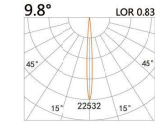

LPE-9341I

LED Power 13W Colour Temp 2700/3000K / 4000/5000K Luminous 1425lm / 1516lm

LIGHT DISTRIBUTION For 3000k

LPE-9351IS

LED Power 13W Colour Temp 2700/3000K / 4000/5000K Luminous 1023lm / 1101lm

LIGHT DISTRIBUTION For 3000k