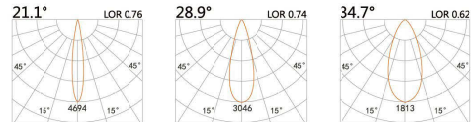

LIGHT DISTRIBUTION For 3000k

LPE-9121IS

LED Power 8W Colour Temp 2700/3000K / 4000/5000K Luminous 754lm / 754lm

LIGHT DISTRIBUTION For 3000k

LPE-9121I

LED Power 9W Colour Temp 2700/3000K / 4000/5000K Luminous 1084lm / 1162lm