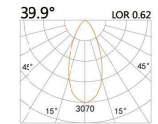

LIGHT DISTRIBUTION For 3000k

HTE-9031I

LED Power	Colour Temp	Luminous
8.9W	2700/3000K 4000/5000K	1060lm 1142lm
6W _{CWD}	1800~3000K	518lm

LYE-9341I

LED Power	Colour Temp	Luminous
13W	2700/3000K 4000/5000K	1425lm 1526lm
12W _{CWD}	1800~3000K	1045lm

LIGHT DISTRIBUTION For 3000k

LYE-9351IS

LED Power	Colour Temp	Luminous
13W	2700/3000K 4000/5000K	1101lm 11268lm

LIGHT DISTRIBUTION For 3000k

HTE-9051I

LED Power	Colour Temp	Luminous
18W	2700/3000K 4000/5000K	2087lm 2087lm