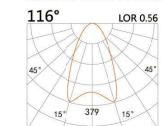

LPE-9421A

LED Power	Colour Temp	Luminous
21W	2700/3000K 4000/5000K	1971lm 2130lm

LIGHT DISTRIBUTION For 3000k