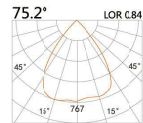

DC LED
SURFACE MOUNT GENERAL LIGHT

DIY3 URG<19

LYE-9091A

LED Power 11W Colour Temp 2700/3000K Luminous 1171lm
4000/5000K 1271lm

LIGHT DISTRIBUTION For 3000k

LYE-9071A

LED Power 11W Colour Temp 2700/3000K Luminous 1171lm
4000/5000K 1271lm

LIGHT DISTRIBUTION For 3000k

LYE-9891A

LED Power	Colour Temp	Luminous
3.2W	2700/3000K 4000/5000K	382lm 382lm

LIGHT DISTRIBUTION For 3000k

LYE-9892A

LED Power	Colour Temp	Luminous
7W	2700/3000K 4000/5000K	657lm 657lm