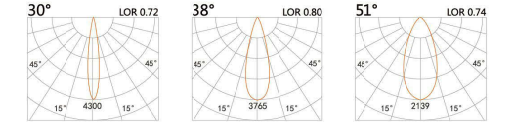

LIGHT DISTRIBUTION For 3000k