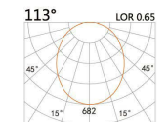

LIGHT DISTRIBUTION For 3000k