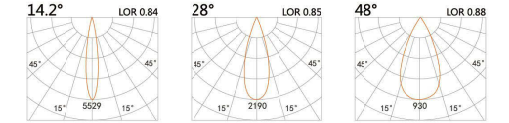

LIGHT DISTRIBUTION For 3000k

LYE-9891A

LED Power	Colour Temp	Luminous
3.2W	2700/3000K 4000/5000K	382lm 382lm

LIGHT DISTRIBUTION For 3000k

LYE-9892A

LED Power	Colour Temp	Luminous
7W	2700/3000K 4000/5000K	657lm 657lm

LIGHT DISTRIBUTION For 3000k

LYE-9893A

LED Power	Colour Temp	Luminous
13W	2700/3000K 4000/5000K	1425lm 1526lm

LIGHT DISTRIBUTION For 3000k

DIY3

LYE-9371A

LED Power 7W Colour Temp 2700/3000K
4000/5000K Luminous 657lm
657lm