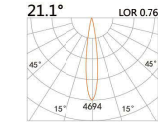

LYE-9121D

LED Power	Colour Temp	Luminous
9W	2700/3000K 4000/5000K	1084lm 1084lm