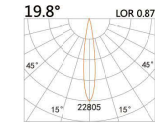

LIGHT DISTRIBUTION For 3000k