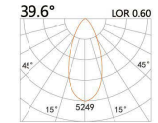

LIGHT DISTRIBUTION For 3000k