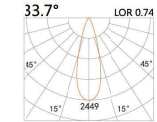

LIGHT DISTRIBUTION For 3000k

LYE-9711A

LED Power 10W
Colour Temp 2700/3000K
4000/5000K
Luminous 1060lm
1142lm

LIGHT DISTRIBUTION For 3000k

LYE-9121IS

LED Power	Colour Temp	Luminous
8.2W	2700/3000K 4000/5000K	754lm 754lm

LIGHT DISTRIBUTION For 3000k

HTE-9031I

LED Power	Colour Temp	Luminous
8.9W	2700/3000K 4000/5000K	1060lm 1142lm
6W _{CWD}	1800~3000K	518lm

LYE-9341I

LED Power	Colour Temp	Luminous
13W	2700/3000K 4000/5000K	1425lm 1526lm
12W _{CWD}	1800~3000K	1045lm