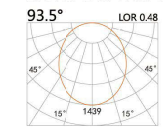

LIGHT DISTRIBUTION For 3000k