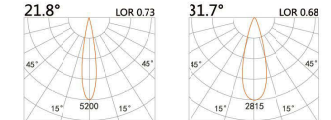

LIGHT DISTRIBUTION For 3000k

LYE-9381A

LED Power 7W Colour Temp 2700/3000K
4000/5000K Luminous 657lm
657lm

LIGHT DISTRIBUTION For 3000k

LYE-9401S

LED Power 8W Colour Temp 2700/3000K
4000/5000K Luminous 754lm
754lm

LIGHT DISTRIBUTION For 3000k

LYE-9411S

LED Power 8W Colour Temp 2700/3000K
4000/5000K Luminous 754lm
754lm

LIGHT DISTRIBUTION For 3000k

LYE-9401A

LED Power 10.7W Colour Temp 2700/3000K
4000/5000K Luminous 1261lm
1261lm
6W_{cwD} 1800~3000K 518lm

LYE-9411A

LED Power 10.7W Colour Temp 2700/3000K
4000/5000K Luminous 1261lm
1261lm
6W_{cwD} 1800~3000K 518lm

DIY3

LYE-9421S

LED Power	Colour Temp	Luminous
16W	2700/3000K 4000/5000K	1508lm 1508lm

LIGHT DISTRIBUTION For 3000k