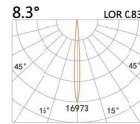

LIGHT DISTRIBUTION For 3000k