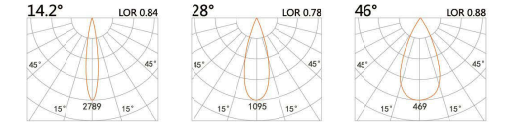

LIGHT DISTRIBUTION For 3000k

LYE-9891A

LED Power	Colour Temp	Luminous
3.2W	2700/3000K 4000/5000K	382lm 382lm

LIGHT DISTRIBUTION For 3000k

LYE-9892A

LED Power	Colour Temp	Luminous
7W	2700/3000K 4000/5000K	657lm 657lm

LIGHT DISTRIBUTION For 3000k

LYE-9893A

LED Power	Colour Temp	Luminous
13W	2700/3000K 4000/5000K	1425lm 1526lm

LIGHT DISTRIBUTION For 3000k

DIY3

LYE-9371A

LED Power 7W Colour Temp 2700/3000K
4000/5000K Luminous 657lm
657lm