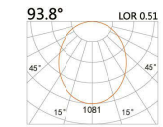

LIGHT DISTRIBUTION For 3000k