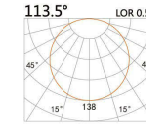

LIGHT DISTRIBUTION For 3000k