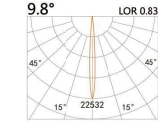

LIGHT DISTRIBUTION For 3000k