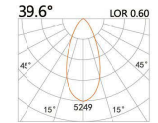

LIGHT DISTRIBUTION For 3000k