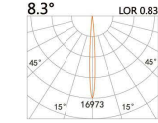

LIGHT DISTRIBUTION For 3000k