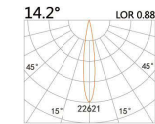

LIGHT DISTRIBUTION For 3000k

HTE-9031I

LED Power	Colour Temp	Luminous
8.9W	2700/3000K 4000/5000K	1060lm 1142lm
6W _{CWD}	1800~3000K	518lm

LYE-9341I

LED Power	Colour Temp	Luminous
13W	2700/3000K 4000/5000K	1425lm 1526lm
12W _{CWD}	1800~3000K	1045lm

LIGHT DISTRIBUTION For 3000k

LYE-9351IS

LED Power	Colour Temp	Luminous
13W	2700/3000K 4000/5000K	1101lm 11268lm

LIGHT DISTRIBUTION For 3000k

HTE-9051I

LED Power	Colour Temp	Luminous
18W	2700/3000K 4000/5000K	2087lm 2087lm