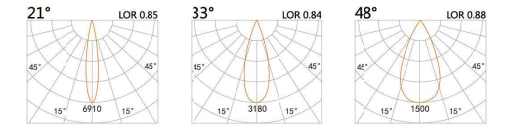

LIGHT DISTRIBUTION For 3000k

LYE-9891A

LED Power	Colour Temp	Luminous
3.2W	2700/3000K 4000/5000K	382lm 382lm

LIGHT DISTRIBUTION For 3000k

LYE-9892A

LED Power	Colour Temp	Luminous
7W	2700/3000K 4000/5000K	657lm 657lm

LIGHT DISTRIBUTION For 3000k

LYE-9893A

LED Power	Colour Temp	Luminous
13W	2700/3000K 4000/5000K	1425lm 1526lm

LIGHT DISTRIBUTION For 3000k

DIY3

LYE-9371A

LED Power 7W Colour Temp 2700/3000K
4000/5000K Luminous 657lm
657lm