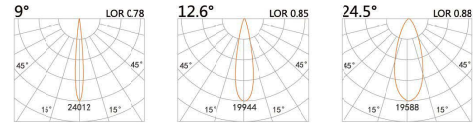

LYE-9801A

LED Power 6W
Colour Temp 2700/3000K
4000/5000K
Luminous 688lm
738lm

LIGHT DISTRIBUTION For 3000k

LYE-9661C

LED Power 18W
Colour Temp 2700/3000K
4000/5000K
Luminous 1998lm
2052lm

LIGHT DISTRIBUTION For 3000k