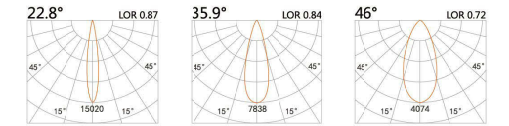

LIGHT DISTRIBUTION For 3000k