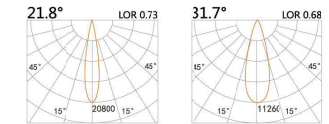

LYE-9441S

LED Power	Colour Temp	Luminous
32W	2700/3000K 4000/5000K	3106lm 3106lm

LIGHT DISTRIBUTION For 3000k

LYE-9441A

LED Power	Colour Temp	Luminous
42.8W	2700/3000K 4000/5000K	5044lm 5044lm

DC LED
SURFACE CEILING DOWN LIGHT