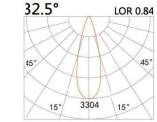

LIGHT DISTRIBUTION For 3000k