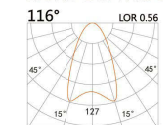

LPE-9401A

LED Power	Colour Temp	Luminous
7W	2700/3000K 4000/5000K	657lm 710lm

LIGHT DISTRIBUTION For 3000k