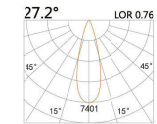

LIGHT DISTRIBUTION For 3000k

HTE-9031I

LED Power	Colour Temp	Luminous
8.9W	2700/3000K 4000/5000K	1060lm 1142lm
6W _{CWD}	1800~3000K	518lm

LYE-9341I

LED Power	Colour Temp	Luminous
13W	2700/3000K 4000/5000K	1425lm 1526lm
12W _{CWD}	1800~3000K	1045lm

LIGHT DISTRIBUTION For 3000k

LYE-9351IS

LED Power	Colour Temp	Luminous
13W	2700/3000K 4000/5000K	1101lm 11268lm

LIGHT DISTRIBUTION For 3000k

HTE-9051I

LED Power	Colour Temp	Luminous
18W	2700/3000K 4000/5000K	2087lm 2087lm