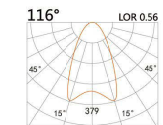

LPE-9411A

LED Power	Colour Temp	Luminous
21W	2700/3000K 4000/5000K	1971lm 2130lm

LIGHT DISTRIBUTION For 3000k