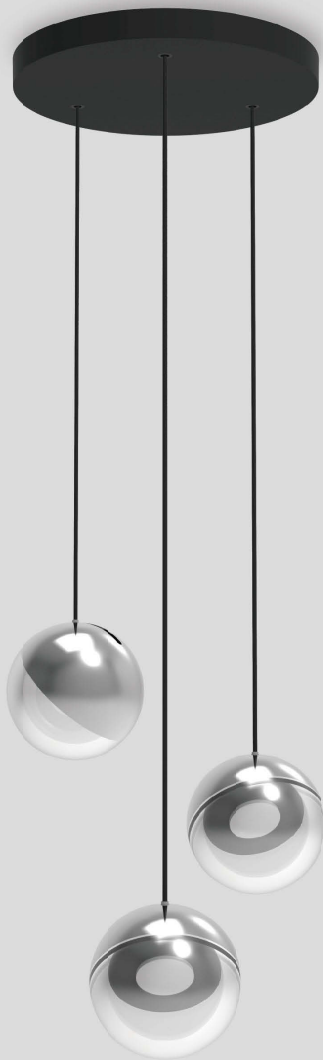

LIGHT DISTRIBUTION For 3000k

LPE-9391A

LED Power	Colour Temp	Luminous
21W	2700/3000K 4000/5000K	1971lm 1971lm

LIGHT DISTRIBUTION For 3000k

DC LED
PENDANT LIGHT

Pamela

LPE-9401A

LED Power	Colour Temp	Luminous
7W	2700/3000K 4000/5000K	657lm 710lm