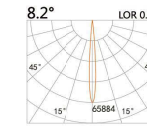

LIGHT DISTRIBUTION For 3000k