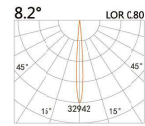

LIGHT DISTRIBUTION For 3000k

LYE-9411S

LED Power 8W Colour Temp 2700/3000K
4000/5000K Luminous 754lm
754lm

LIGHT DISTRIBUTION For 3000k

LYE-9401A

LED Power 10.7W Colour Temp 2700/3000K
4000/5000K Luminous 1261lm
1261lm
6W_{cwD} 1800~3000K 518lm

LYE-9411A

LED Power 10.7W Colour Temp 2700/3000K
4000/5000K Luminous 1261lm
1261lm
6W_{cwD} 1800~3000K 518lm

DIY3

LYE-9421S

LED Power	Colour Temp	Luminous
16W	2700/3000K 4000/5000K	1508lm 1508lm

LIGHT DISTRIBUTION For 3000k