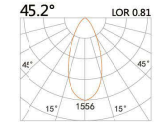

HTE-9031I

LED Power	Colour Temp	Luminous
8.9W	2700/3000K 4000/5000K	1060lm 1142lm
6W_{CWD}	1800~3000K	518lm