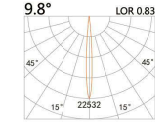

LIGHT DISTRIBUTION For 3000k