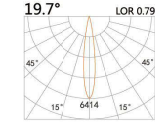

LIGHT DISTRIBUTION For 3000k