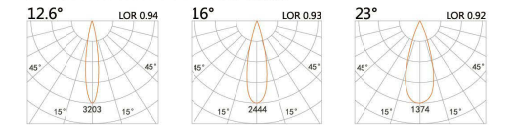

LIGHT DISTRIBUTION For 3000k