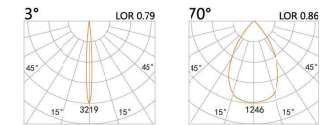

FW-0091

LED Power	Colour Temp	Luminous
4.2W	2700/3000K	502lm
	4000/5000K	541lm

LIGHT DISTRIBUTION For 3000k

Aluminum

FW-0101

LED Power	Colour Temp	Luminous
7.2W	2700/3000K	728lm
	4000/5000K	828lm

LIGHT DISTRIBUTION For 3000k