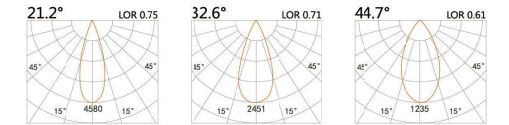

LIGHT DISTRIBUTION For 3000k

FS-0012

LED Power 9W Colour Temp 2700/3000K 4000/5000K Luminous 1084lm 1160lm

LIGHT DISTRIBUTION For 3000k

FS-0013

LED Power 18W Colour Temp 2700/3000K 4000/5000K Luminous 2337lm 2499lm