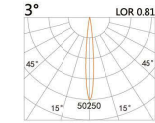

LIGHT DISTRIBUTION For 3000k