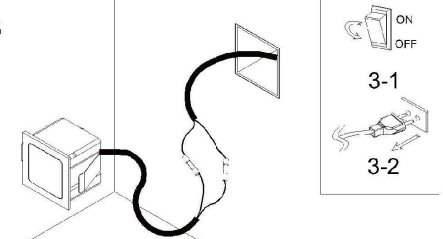

LED Power	Colour Temp	Luminous
1.4W	2700/3000K	132lm
	4000/5000K	148lm

LIGHT DISTRIBUTION For 3000k

FRC-0012

2

4

1

Cut-out 39*39mm

3