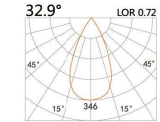

LIGHT DISTRIBUTION For 3000k