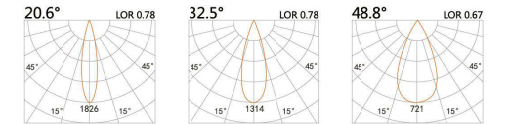

LIGHT DISTRIBUTION For 3000k