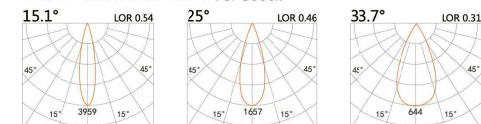

LED Power 4W Colour Temp 2700/3000K Luminous 502lm
4000/5000K 541lm

IK08

LIGHT DISTRIBUTION For 3000k

FU-0043A

LED Power 6.3W Colour Temp 2700/3000K Luminous 657lm
4000/5000K 709lm

IK09

LIGHT DISTRIBUTION For 3000k