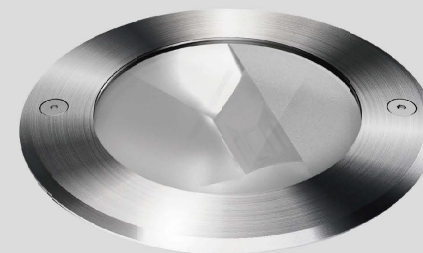

Aluminum
SUS316