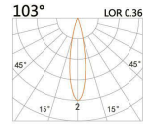

5

Aluminum

SUS316

42(Cut out)

FRC-0013

LED Power	Colour Temp	Luminous
1.4W	2700/3000K	132lm
	4000/5000K	148lm

LIGHT DISTRIBUTION For 3000k

42(Cut out)