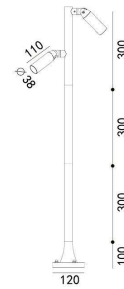

FG-0065

LED Power	Colour Temp	Luminous
26W	2700/3000K 4000/5000K	3430lm 3430lm

LIGHT DISTRIBUTION For 3000k

Outdoor
DC LED LAWN LIGHT

Virgil

Aluminum

FG-0062

LED Power	Colour Temp	Luminous
8.4W	2700/3000K 4000/5000K	1004lm 1004lm