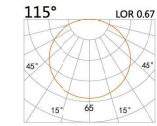

FG-0022

LED Power	Colour Temp	Luminous
4.5W	2700/3000K 4000/5000K	540lm 540lm

LIGHT DISTRIBUTION For 3000k