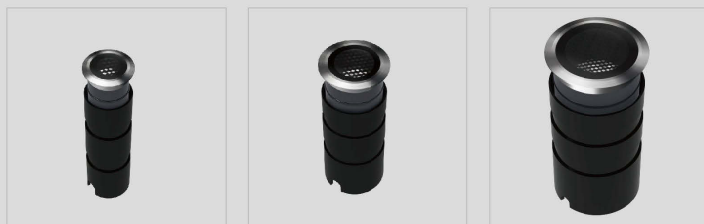

FU-0043

LED Power 6.3W Colour Temp 2700/3000K Luminous 657lm
4000/5000K 709lm

IK09

LIGHT DISTRIBUTION For 3000k

FU-0044

LED Power 5.6W Colour Temp 2700/3000K Luminous 675lm
4000/5000K 728lm

IK09

LIGHT DISTRIBUTION For 3000k

Outdoor
DC LED IN-GROUND LIGHT

Verne with honeycomb

Aluminum
SUS316

FU-0041A

LED Power 2W Colour Temp 2700/3000K Luminous 281lm
4000/5000K 303lm

IK07

LIGHT DISTRIBUTION For 3000k

FU-0042A