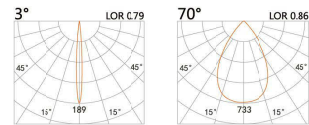

LIGHT DISTRIBUTION For 3000k