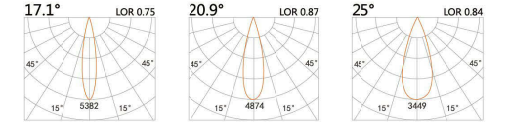

IK06

LIGHT DISTRIBUTION For 3000k

FS-0032

LED Power 8.4W
Colour Temp 2700/3000K
4000/5000K
Luminous 754lm
754lm

IK06

LIGHT DISTRIBUTION For 3000k

FS-0033

LED Power 18.9W
Colour Temp 2700/3000K
4000/5000K
Luminous 1863lm
2420lm