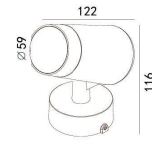

Aluminum

FS-0012S

LED Power 8.4W   Colour Temp 2700/3000K
4000/5000K   Luminous 874lm
943lm

LIGHT DISTRIBUTION For 3000k

Accessories

FS-0013S

LED Power 13W   Colour Temp 2700/3000K
4000/5000K   Luminous 1101lm
1268lm

LIGHT DISTRIBUTION For 3000k

Accessories