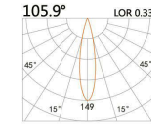

LIGHT DISTRIBUTION For 3000k