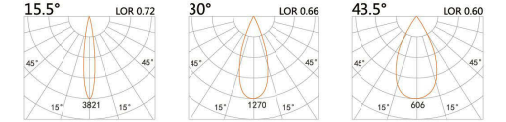

LIGHT DISTRIBUTION For 3000k