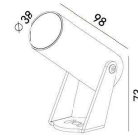

Aluminum

FS-0022S

LED Power 4.2W   Colour Temp 2700/3000K
4000/5000K   Luminous 502lm
540lm

IK06

LIGHT DISTRIBUTION For 3000k

Accessories

FS-0022

LED Power 6.3W   Colour Temp 2700/3000K
4000/5000K   Luminous 657lm
657lm

IK06

LIGHT DISTRIBUTION For 3000k

Accessories

FS-0023

LED Power 12.6W   Colour Temp 2700/3000K
4000/5000K   Luminous 1548lm
1548lm

IK07

LIGHT DISTRIBUTION For 3000k

Accessories

FS-0024

LED Power 26W   Colour Temp 2700/3000K
4000/5000K   Luminous 3430lm
3430lm

IK07

LIGHT DISTRIBUTION For 3000k

Accessories