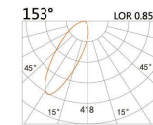

90x87(Cut out)

FW-0011

LED Power	Colour Temp	Luminous
21W	2700/3000K	207lm
	4000/5000K	236lm

LIGHT DISTRIBUTION For 3000k

137x67(Cut out)

FW-0041A

LED Power	Colour Temp	Luminous
2.1W	2700/3000K	267lm
	4000/5000K	236lm