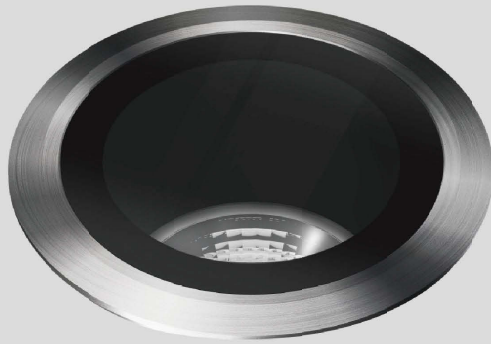

LIGHT DISTRIBUTION For 3000k

FU-0032

LED Power	Colour Temp	Luminous
8W	2700/3000K 4000/5000K	828lm 944lm

LIGHT DISTRIBUTION For 3000k

Outdoor
DC LED IN-GROUND LIGHT

Verne

IP67 CE

Aluminum
SUS316