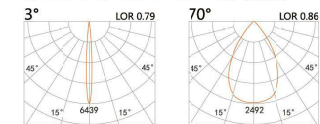

FW-0092

LED Power	Colour Temp	Luminous
8.4W	2700/3000K	1004lm
	4000/5000K	1082lm

LIGHT DISTRIBUTION For 3000k

FW-0102

LED Power	Colour Temp	Luminous
14.4W	2700/3000K	1456lm
	4000/5000K	1656lm

LIGHT DISTRIBUTION For 3000k