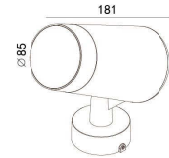

LIGHT DISTRIBUTION For 3000k

Aluminum

FS-0012S

LED Power 8.4W Colour Temp 2700/3000K
4000/5000K Luminous 874lm
943lm

LIGHT DISTRIBUTION For 3000k

Accessories

FS-0013S

LED Power 13W Colour Temp 2700/3000K
4000/5000K Luminous 1101lm
1268lm