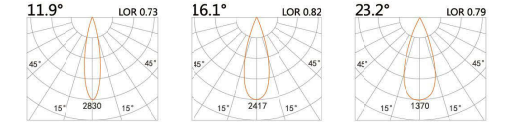

FU-0041

LED Power 2W Colour Temp 2700/3000K Luminous 281lm
4000/5000K 303lm

IK07

LIGHT DISTRIBUTION For 3000k

FU-0042

LED Power 4W Colour Temp 2700/3000K Luminous 502lm
4000/5000K 541lm

IK08

LIGHT DISTRIBUTION For 3000k