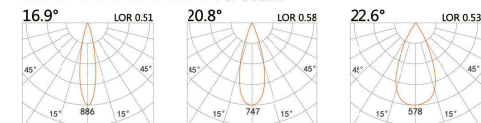

Outdoor
DC LED IN-GROUND LIGHT

Verne with honeycomb

Aluminum
SUS316

FU-0041A

LED Power 2W Colour Temp 2700/3000K Luminous 281lm
4000/5000K 303lm

IK07

LIGHT DISTRIBUTION For 3000k

FU-0042A