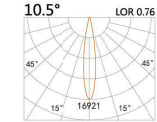

LIGHT DISTRIBUTION For 3000k