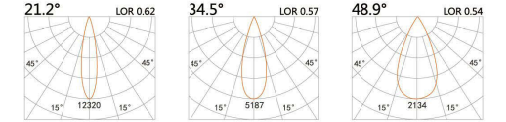

LIGHT DISTRIBUTION For 3000k

Aluminum

IP65 CE 3 Year IK08 AC 230V