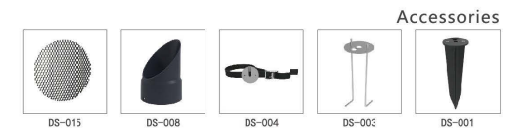

LIGHT DISTRIBUTION For 3000k