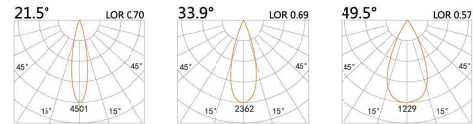

LIGHT DISTRIBUTION For 3000k