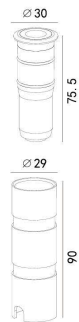

Outdoor
DC LED IN-GROUND LIGHT

Verne with honeycomb

Aluminum
SUS316

FU-0041A

LED Power 2W Colour Temp 2700/3000K Luminous 281lm
4000/5000K 303lm

IK07

LIGHT DISTRIBUTION For 3000k

FU-0042A

LED Power 4W Colour Temp 2700/3000K Luminous 502lm
4000/5000K 541lm

IK08

LIGHT DISTRIBUTION For 3000k

FU-0043A

LED Power 6.3W Colour Temp 2700/3000K Luminous 657lm
4000/5000K 709lm

IK09

LIGHT DISTRIBUTION For 3000k