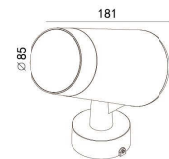

LIGHT DISTRIBUTION For 3000k

FS-0012

LED Power 9W Colour Temp 2700/3000K 4000/5000K Luminous 1084lm 1160lm

LIGHT DISTRIBUTION For 3000k

FS-0013

LED Power 18W Colour Temp 2700/3000K 4000/5000K Luminous 2337lm 2499lm