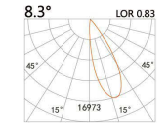

DS-001

Outdoor
DC LED LAWN LIGHT

Oswald

IP65 CE II 3 Year 1K08 AC 230V

Aluminum

FG-0011

LED Power	Colour Temp	Luminous
6.3W	2700/3000K 4000/5000K	425lm 400lm

LIGHT DISTRIBUTION For 3000k

FG-0012

LED Power	Colour Temp	Luminous
12.6W	2700/3000K 4000/5000K	950lm 800lm

LIGHT DISTRIBUTION For 3000k

Outdoor
DC LED LAWN LIGHT

Oswald

Aluminum

FG-0021

LED Power	Colour Temp	Luminous
12.6W	2700/3000K 4000/5000K	1512lm 1512lm