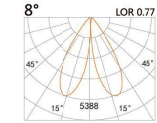

FG-0012

LED Power	Colour Temp	Luminous
12.6W	2700/3000K 4000/5000K	950lm 800lm

LIGHT DISTRIBUTION For 3000k