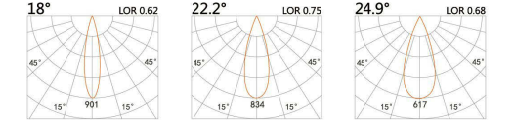

LIGHT DISTRIBUTION For 3000k

FU-0042

LED Power 4W Colour Temp 2700/3000K Luminous 502lm
4000/5000K 541lm

IK08