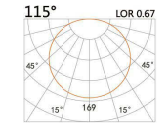

FG-0021

LED Power	Colour Temp	Luminous
12.6W	2700/3000K 4000/5000K	1512lm 1512lm

LIGHT DISTRIBUTION For 3000k