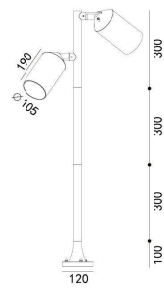

LIGHT DISTRIBUTION For 3000k