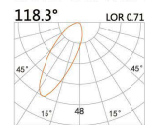

LIGHT DISTRIBUTION For 3000k