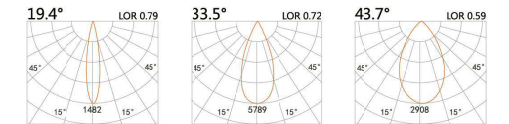

LIGHT DISTRIBUTION For 3000k