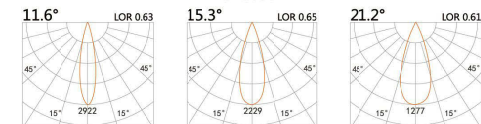

FU-0042A

LED Power 4W Colour Temp 2700/3000K Luminous 502lm
4000/5000K 541lm

IK08

LIGHT DISTRIBUTION For 3000k