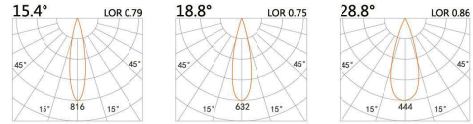

Aluminum

SUS316

FS-0021

LED Power	Colour Temp	Luminous
2W	2700/3000K 4000/5000K	180lm 303lm

LIGHT DISTRIBUTION For 3000k

Accessories

FS-0021A

LED Power	Colour Temp	Luminous
2W	2700/3000K 4000/5000K	180lm 303lm