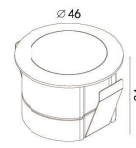

Lester

Aluminum

SUS316

42(Cut out)

FRC-0011

LED Power	Colour Temp	Luminous
1.4W	2700/3000K	132lm
	4000/5000K	148lm

LIGHT DISTRIBUTION For 3000k

42(Cut out)