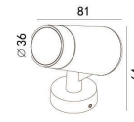

Aluminum

FS-0011

LED Power 4.2W Colour Temp 2700/3000K 4000/5000K Luminous 502lm 541lm

LIGHT DISTRIBUTION For 3000k

FS-0012

LED Power 9W Colour Temp 2700/3000K 4000/5000K Luminous 1084lm 1160lm

LIGHT DISTRIBUTION For 3000k

FS-0013

LED Power 18W Colour Temp 2700/3000K 4000/5000K Luminous 2337lm 2499lm

LIGHT DISTRIBUTION For 3000k