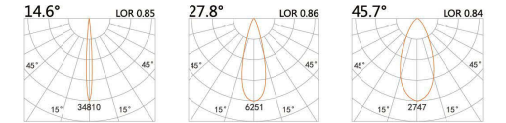

LIGHT DISTRIBUTION For 3000k