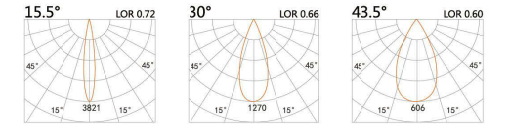

DS-002

FS-0022

LED Power 6.3W Colour Temp 2700/3000K
4000/5000K Luminous 657lm
657lm

IK06

LIGHT DISTRIBUTION For 3000k

Accessories

DS-002

FS-0023