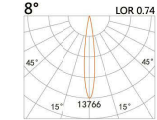

LIGHT DISTRIBUTION For 3000k

Aluminum

FS-0012S

LED Power 8.4W Colour Temp 2700/3000K
4000/5000K Luminous 874lm
943lm

LIGHT DISTRIBUTION For 3000k

Accessories

FS-0013S

LED Power 13W Colour Temp 2700/3000K
4000/5000K Luminous 1101lm
1268lm