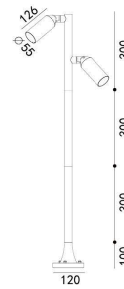

LIGHT DISTRIBUTION For 3000k