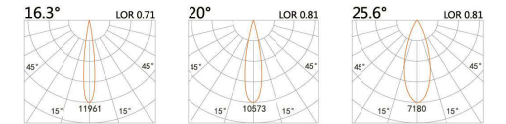

LIGHT DISTRIBUTION For 3000k