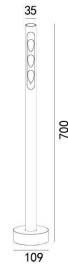

DS-001

Outdoor
DC LED LAWN LIGHT

Oswald

IP65 CE II 3 Year 1K08 AC 230V

Aluminum

FG-0011

LED Power	Colour Temp	Luminous
6.3W	2700/3000K 4000/5000K	425lm 400lm

LIGHT DISTRIBUTION For 3000k