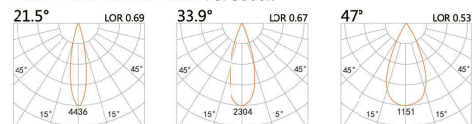

LIGHT DISTRIBUTION For 3000k

FU-0032

LED Power	Colour Temp	Luminous
8W	2700/3000K 4000/5000K	828lm 944lm

LIGHT DISTRIBUTION For 3000k