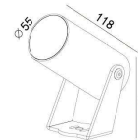

Aluminum

FS-0022S

LED Power 4.2W   Colour Temp 2700/3000K
4000/5000K   Luminous 502lm
540lm

IK06

LIGHT DISTRIBUTION For 3000k

Accessories

FS-0022

LED Power 6.3W   Colour Temp 2700/3000K
4000/5000K   Luminous 657lm
657lm

IK06

LIGHT DISTRIBUTION For 3000k

Accessories

FS-0023

LED Power 12.6W   Colour Temp 2700/3000K
4000/5000K   Luminous 1548lm
1548lm

IK07

LIGHT DISTRIBUTION For 3000k

Accessories

FS-0024

LED Power 26W   Colour Temp 2700/3000K
4000/5000K   Luminous 3430lm
3430lm

IK07

LIGHT DISTRIBUTION For 3000k

Accessories