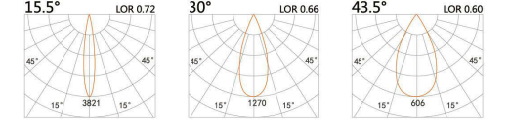

LIGHT DISTRIBUTION For 3000k