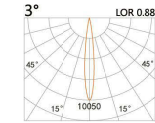

LIGHT DISTRIBUTION For 3000k