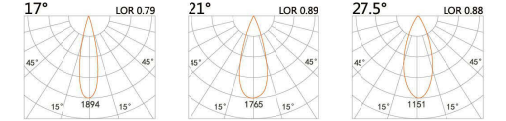

LIGHT DISTRIBUTION For 3000k