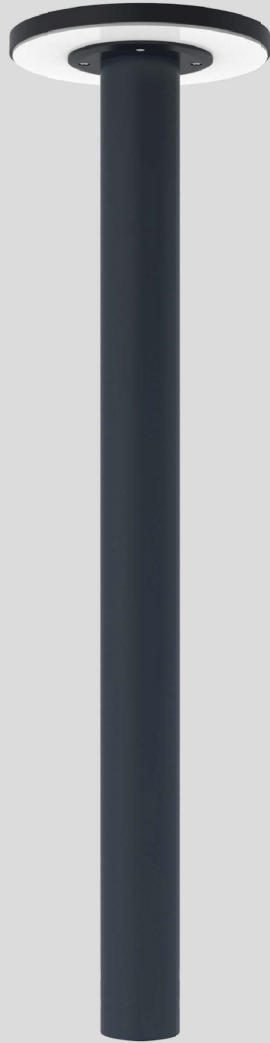

FG-0012

LED Power	Colour Temp	Luminous
12.6W	2700/3000K 4000/5000K	950lm 800lm

LIGHT DISTRIBUTION For 3000k

Outdoor
DC LED LAWN LIGHT

Oswald

Aluminum

FG-0021

LED Power	Colour Temp	Luminous
12.6W	2700/3000K 4000/5000K	1512lm 1512lm