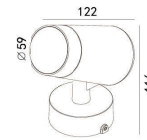

LIGHT DISTRIBUTION For 3000k