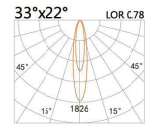

LIGHT DISTRIBUTION For 3000k

Aluminum

PMMA

FL-0011

LED Power	Colour Temp	Luminous
24W	2700/3000K	2496lm
	4000/5000K	2784lm

LIGHT DISTRIBUTION For 3000k

FUW-0011

LED Power	Colour Temp	Luminous
14W	2700/3000K	1680lm
	4000/5000K	1703lm