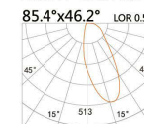

LIGHT DISTRIBUTION For 3000k