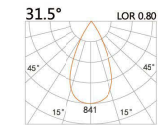

LIGHT DISTRIBUTION For 3000k