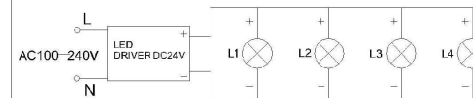

LED Power	Colour Temp	Luminous
1.4W	2700/3000K	132lm
	4000/5000K	148lm

LIGHT DISTRIBUTION For 3000k

FRC-0012

2

4

1

Cut-out 39*39mm

3