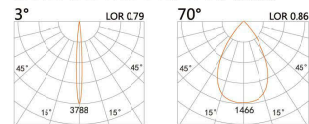

LIGHT DISTRIBUTION For 3000k