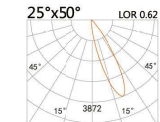

LIGHT DISTRIBUTION For 3000k