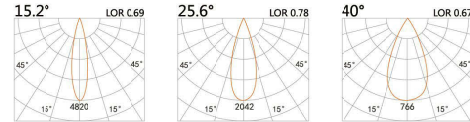

LIGHT DISTRIBUTION For 3000k