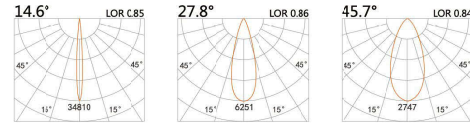

DS-002

FS-0042

LED Power 9W
Colour Temp 2700/3000K
4000/5000K
Luminous 1150lm
1150lm

IK07

LIGHT DISTRIBUTION For 3000k

Accessories

DS-004

DS-003