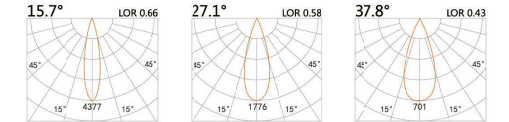

LIGHT DISTRIBUTION For 3000k

FU-0044

LED Power 5.6W Colour Temp 2700/3000K Luminous 675lm
4000/5000K 728lm

IK09

LIGHT DISTRIBUTION For 3000k