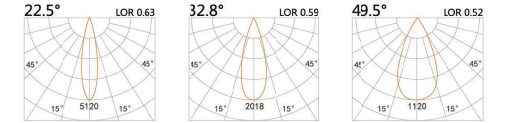

LIGHT DISTRIBUTION For 3000k

Aluminum

Outdoor
DC LED CEILING LIGHT

DIY 3 Verne with honeycomb

FSC-0021A

LED Power	Colour Temp	Luminous
13W	2700/3000K 4000/5000K	1425lm 1526lm

LIGHT DISTRIBUTION For 3000k

FSC-0022A