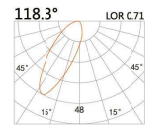

FRC-0013A

LED Power	Colour Temp	Luminous
0.7W	2700/3000K	85lm
	4000/5000K	95lm

LIGHT DISTRIBUTION For 3000k

Aluminum

Aluminum

FW-0041

LED Power	Colour Temp	Luminous
2.1W	2700/3000K	207lm
	4000/5000K	236lm

LIGHT DISTRIBUTION For 3000k

90x87(Cut out)

FW-0011

LED Power	Colour Temp	Luminous
21W	2700/3000K	207lm
	4000/5000K	236lm

LIGHT DISTRIBUTION For 3000k

137x67(Cut out)

FW-0041A

LED Power	Colour Temp	Luminous
2.1W	2700/3000K	267lm
	4000/5000K	236lm