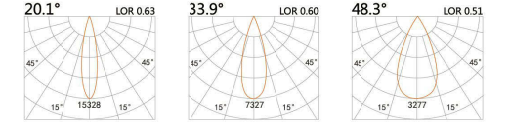

LIGHT DISTRIBUTION For 3000k