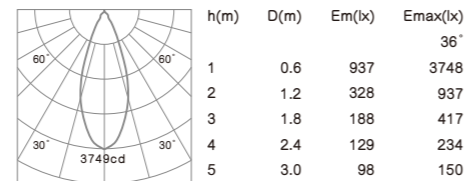

R6092 25W 2000lm
With LED Driver 36V-600mA
230V-50Hz

NW
1.01kg