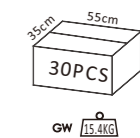

R6319 6W 360lm
With LED Driver 36V-135mA
230V-50Hz