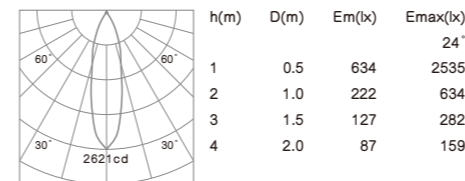

E6023 10W 740lm
With LED Driver 36V-250mA
230V-50Hz

NW
0.31kg