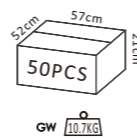

•Housing and mounting ring: Cast aluminum.
•Light source: COB LED with optical lens glass and frosted glass.