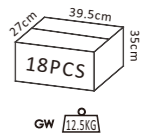

- •Housing and mounting ring: Cast aluminum.
- •Light source: COB LED with a lens of optical.
- •Reflector: Aluminum bright anodised.
- •The light can be compatible with emergency battery.