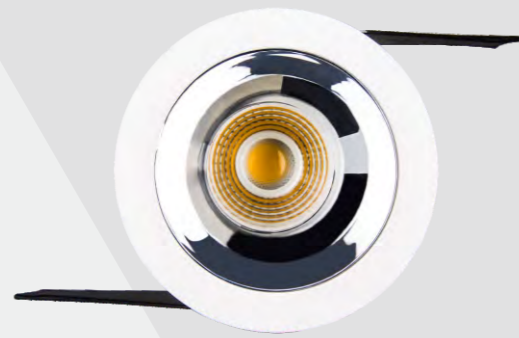

RM (mirror)