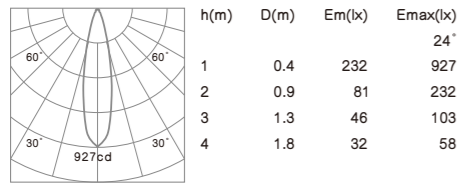

COB LED CRI≥80 IP20 CE RoHS

Housing color: White Silver Black
Color temperature: 2700K 3000K 4000K
Beam angle: 24° 36° 60°

- •Luminaire housing: Pure aluminum.
- •Light source: COB LED with a lens of optical.

C6019 3W 288lm
With LED Driver 9V-350mA
230V-50Hz

NW
0.09kg