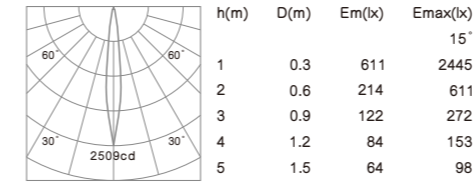

STAR

R6831 3W 180lm With LED Driver 3V-350mA 230V-50Hz

NW
0,04kg