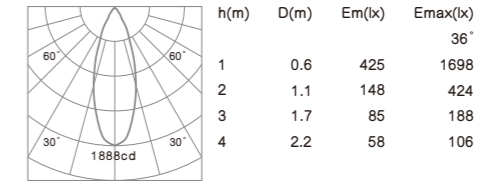

ROSU

R6121 10W 1199lm
With LED Driver 36V-250mA
230V-50Hz

NW
0,74kg