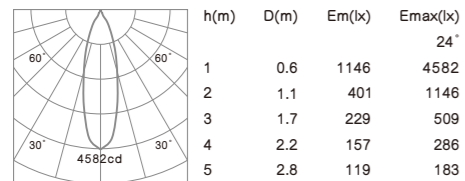

R6092 25W 2000lm
With LED Driver 36V-600mA
230V-50Hz

NW
1.01kg