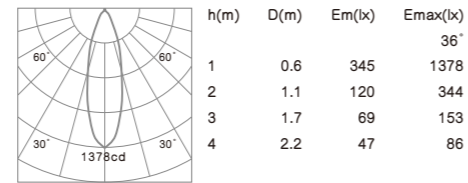

R6121 6W 703lm
With LED Driver 36V-135mA
230V-50Hz

NW
0,74kg