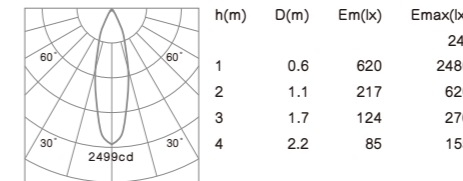

R6866 10W 1198lm
With LED Driver 36V-250mA
230V-50Hz

NW
0.25kg