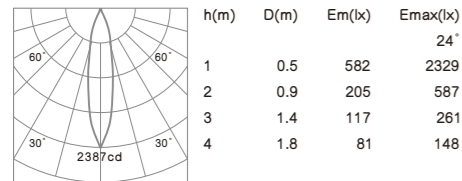

R6173 6W 580lm
With LED Driver 36V-135mA
230V-50Hz

NW
0,48kg