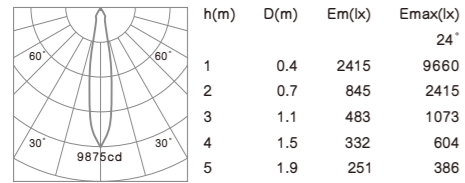

R6325 30W 3000lm
With LED Driver 36V-800mA
230V-50Hz

NW
1.51kg