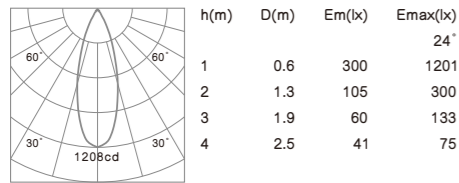

R6324 6W 707lm
With LED Driver 36V-135mA
230V-50Hz

NW
0.26kg