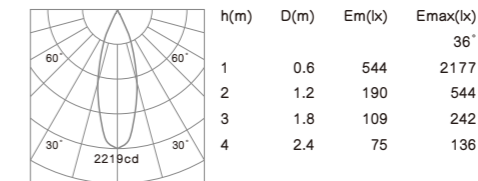

E6023 10W 740lm
With LED Driver 36V-250mA
230V-50Hz

NW
0.31kg