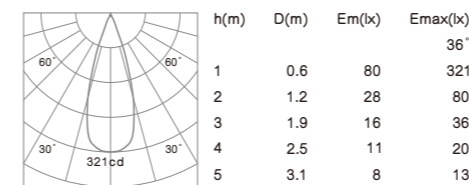

•Housing and mounting ring: Pure aluminum.
•Light source: SMD LED with a lens of optical.

R6830 1W 100lm
With LED Driver 3V-250mA
230V-50Hz

NW
0.03kg