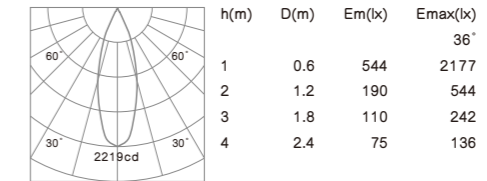

E6025 10W 1009lm
With LED Driver 36V-250mA
230V-50Hz

NW
0.34kg