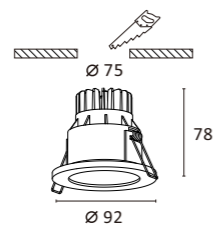

•Housing and mounting ring: Cast aluminum.
•Light source: COB LED with optical lens glass and frosted glass.