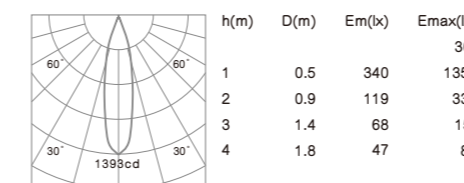

R6319 6W 360lm
With LED Driver 36V-135mA
230V-50Hz

NW
0.36kg

R6319 10W 623lm
With LED Driver 36V-250mA
230V-50Hz