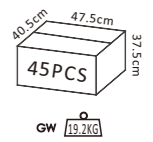

WATA

Ø 80mm

5W

P186

Ø 92mm

6W 10W

P187

□ 89x89mm

6W 10W

P188

WATA

COB LED CRI≥80 IP65 CE RoHS
Mounting frame color: White Silver Black
Color temperature: 2700K 3000K 4000K
Beam angle: 24° 36° 60°

- •Housing and Mounting ring: Cast aluminum with anti-rust powder coating process.
- •Light source: COB LED with a high efficiency reflector of optical.
- •Driver with waterproof box.

COB LED

E6021 10W 1020lm
With LED Driver 36V-250mA
230V-50Hz

NW
0.30kg