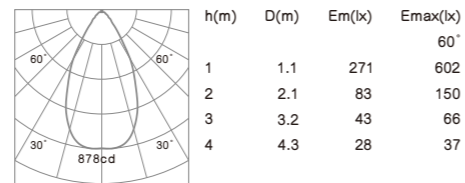

R6141 2x10W 2400lm
With LED Driver 36V-250mA
230V-50Hz

NW
1.33kg