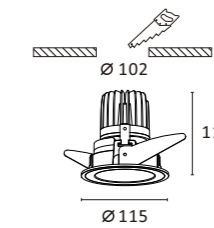

Driver gear for LED: Non-Dimmable
1-10V Dimmable
DALI Dimmable
Triac Dimmable

- •Housing and mounting ring: Cast aluminum.
- •Light source: COB LED with a lens of optical.
- •Reflector: Aluminum bright anodised.
- •The light can be compatible with emergency battery.