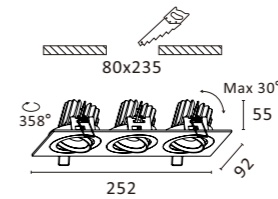

- Housing: Pure aluminum.
- The down light tilts to a maximum of 0°-30° onto the vertical plane and rotates by 358° onto the horizontal plane.
- Light source: COB LED with a lens or a high efficiency reflector of optical.