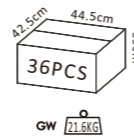

WATA

COB LED CRI≥80 IP65 CE RoHS
Mounting frame color: White Silver Black
Color temperature: 2700K 3000K 4000K
Beam angle: 24° 36° 60°

- •Housing and Mounting ring: Cast aluminum with anti-rust powder coating process.
- •Light source: COB LED with a high efficiency reflector of optical.
- •Driver with waterproof box.

E6026 10W 1050lm
With LED Driver 36V-250mA
230V-50Hz

NW
0.34kg

WATA

COB LED CRI≥80 IP54 CE RoHS
Mounting frame color: White Silver Black
Color temperature: 2700K 3000K 4000K
Beam angle: 24° 36° 60°

- •Housing and mounting ring: Cast aluminum with anti-rust powder coating process.
- •Light source: COB LED with a lens of optical.
- •Driver with waterproof box.

R6821 5W 428lm
With LED Driver 9V-350mA
230V-50Hz

NW
0.21kg