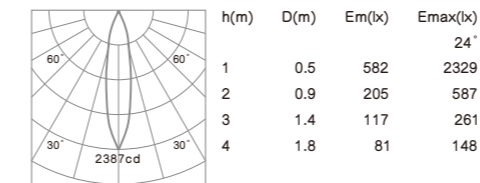

R6172 6W 580lm
With LED Driver 36V-135mA
230V-50Hz

NW
0.37kg