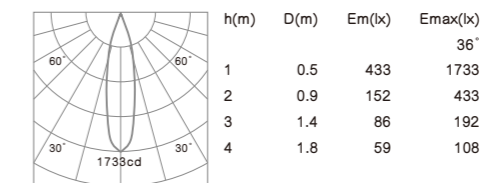

R6335 10W 506lm
With LED Driver 36V-250mA
230V-50Hz

NW
0.37kg