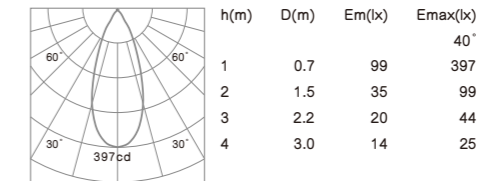

R6015 3W 230lm
With LED Driver 9V-350mA
230V-50Hz

NW
0.10kg