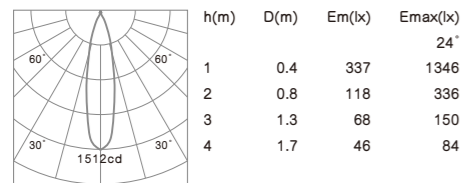

- •Housing and mounting ring: Cast aluminum.
- •Light source: COB LED with a lens of optical.
- •Reflector: Plastic electroplated, black or champagne gold.
- •The light can be compatible with emergency battery.

R6140 6W 450lm
With LED Driver 36V-135mA
230V-50Hz

NW
0.42kg