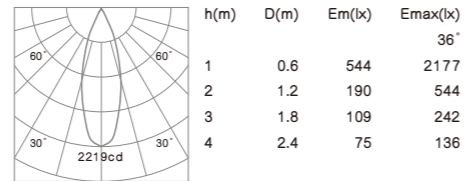

E6024 10W 720lm
With LED Driver 36V-250mA
230V-50Hz

NW
0.31kg