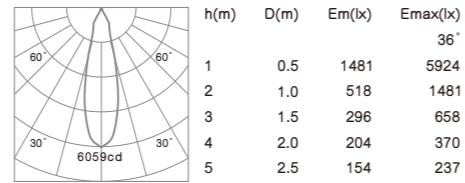

R6325 30W 3000lm
With LED Driver 36V-800mA
230V-50Hz

NW
1.51kg