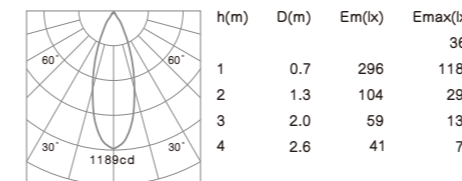

R6866 6W 682lm
With LED Driver 36V-135mA
230V-50Hz

NW
0.25kg