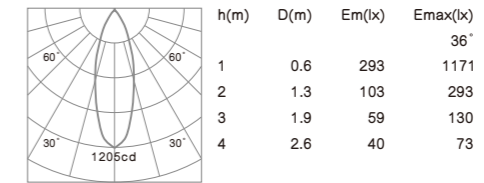

R6018 6W 650lm
With LED Driver 36V-135mA
230V-50Hz

NW
0.14kg