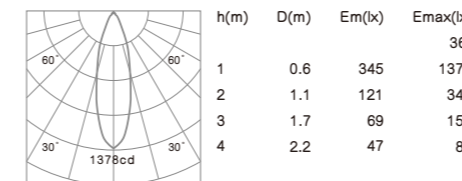

R6259 6W 703lm
With LED Driver 36V-135mA
230V-50Hz

NW
0.22kg