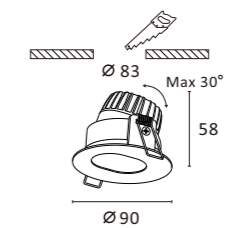

- •Housing and Mounting ring: Cast aluminum with anti-rust powder coating process.
- •Light source: COB LED with a high efficiency reflector of optical.
- •Driver with waterproof box.