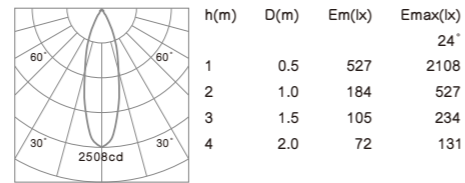

R6141 2x10W 2400lm
With LED Driver 36V-250mA
230V-50Hz

NW
1.33kg