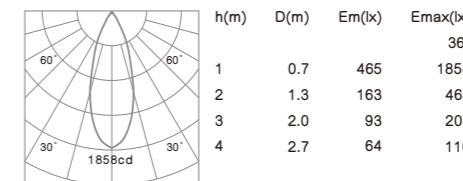

R6866 10W 1198lm
With LED Driver 36V-250mA
230V-50Hz

NW
0.25kg