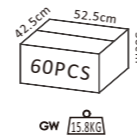

- •Housing: Cast aluminum.
- •The down light tilts to a maximum of 0°-30° onto the vertical plane.
- •Light source: COB LED with a lens of optical.

R6249 6W 703lm
With LED Driver 36V-135mA
230V-50Hz