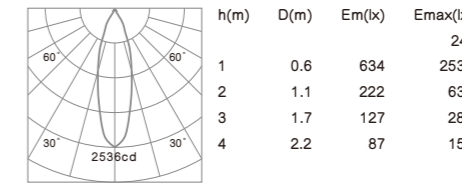

R6117 10W 1198lm
With LED Driver 36V-250mA
230V-50Hz

NW
0.25kg