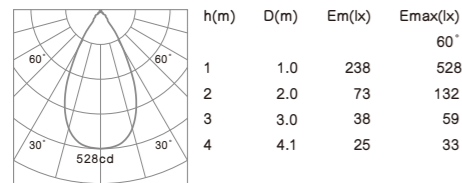

R6116 6W 707lm
With LED Driver 36V-135mA
230V-50Hz

NW
0.25kg