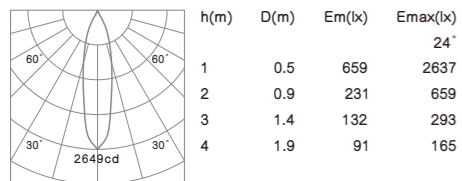

E6022 10W 1020lm
With LED Driver 36V-250mA
230V-50Hz

NW
0.30kg