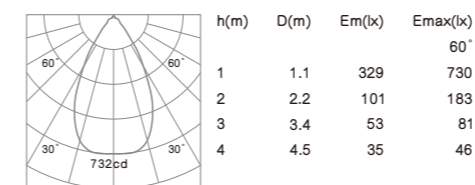

COB LED

E6021 10W 1020lm
With LED Driver 36V-250mA
230V-50Hz

NW
0.30kg