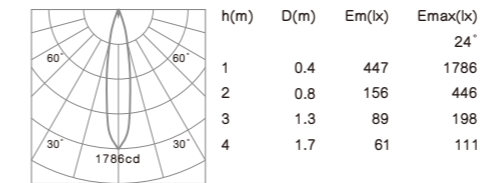

COB LED

R6335 6W 288lm
With LED Driver 36V-135mA
230V-50Hz

NW
0.37kg