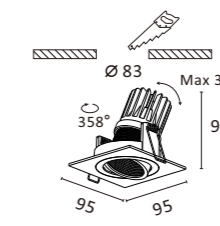

- •Housing and mounting ring: Cast aluminum.
- •The spot light tilts to a maximum of 0°-30° onto the vertical plane and rotates by 358° onto the horizontal plane.
- •Light source: COB LED with a lens or a high efficiency reflector of optical.
- •Anti-dazzle ring: Aluminum black.