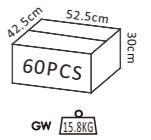

- •Housing: Pure aluminum.
- •The spot light tilts to a maximum of 0°-30° onto the vertical plane and rotates by 358° onto the horizontal plane.
- •Light source: COB LED with a lens of optical.

R6190 6W 703lm
With LED Driver 36V-135mA
230V-50Hz