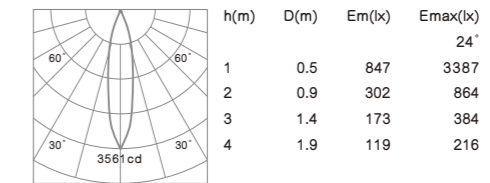

R6172 10W 980lm
With LED Driver 36V-250mA
230V-50Hz

NW
0.37kg