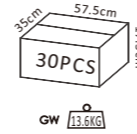

ROSU

COB LED CRI≥80 IP44 CE RoHS

Mounting frame color: White Brush Black
Color temperature: 2700K 3000K 4000K
Beam angle: 24° 36° 60°

Driver gear for LED:
Non-Dimmable
1-10V Dimmable
DALI Dimmable
Triac Dimmable

- •Housing: Pure aluminum.
- •The down light tilts to a maximum of 0°-30° onto the vertical plane and rotates by 358° onto the horizontal plane.
- •Light source: COB LED with a lens or a high efficiency reflector of optical.

R6121 6W 703lm
With LED Driver 36V-135mA
230V-50Hz

NW
0,74kg

ROSU

R6121 10W 1199lm
With LED Driver 36V-250mA
230V-50Hz

NW
0,74kg