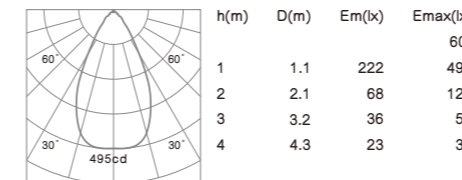

R6259 6W 703lm
With LED Driver 36V-135mA
230V-50Hz

NW
0.22kg