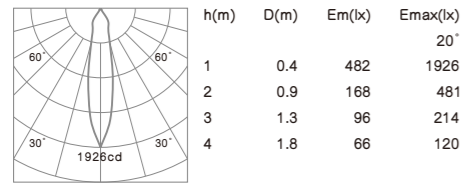

R6103 6W 610lm
With LED Driver 36V-135mA
230V-50Hz

NW
0.12kg