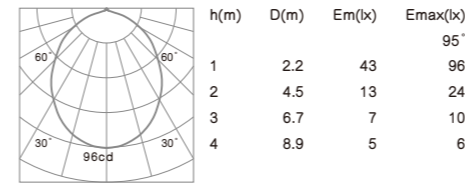

COB LED CRI≥80 IP20 CE RoHS

Housing color: White Silver Black
Color temperature: 2700K 3000K 4000K
Beam angle: 95°

- •Luminaire housing: Pure aluminum.
- •Light source: COB LED with a diffuser of optical.

C6023 3W 205lm
With LED Driver 9V-350mA
230V-50Hz

NW
0.13kg