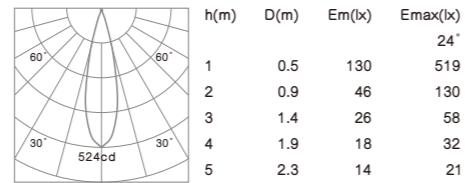

R6831 1W 90lm With LED Driver 3V-250mA 230V-50Hz

NW
0,04kg