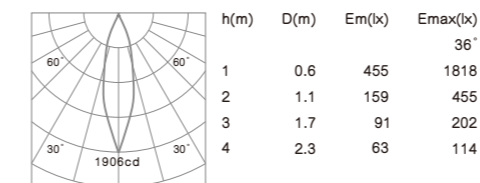

R6172 6W 580lm
With LED Driver 36V-135mA
230V-50Hz

NW
0.37kg