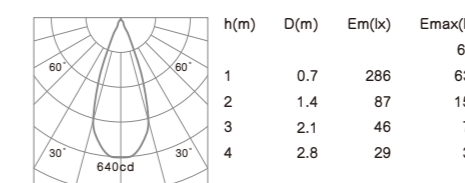

PODO

COB LED	CRI≥80	IP20	CE	RoHS
Mounting frame color:	White	Silver	Black	
Color temperature:	2700K	3000K	4000K	
Beam angle:	24°	36°		

Driver gear for LED:

- Non-Dimmable
- 1-10V Dimmable
- DALI Dimmable
- Triac Dimmable

- •Housing and mounting ring: Cast aluminum.
- •The spot light tilts to a maximum of 0°-30° onto the vertical plane and rotates by 358° onto the horizontal plane.
- •Light source: COB LED with a lens of optical.
- •Anti-dazzle ring: Aluminum black.
- •The light can be compatible with emergency battery.

R6334 6W 197lm
With LED Driver 36V-135mA
230V-50Hz

NW
0.36kg

R6334 10W 355lm
With LED Driver 36V-250mA
230V-50Hz

NW
0.36kg

PODO

COB LED	CRI≥80	IP20	CE	RoHS
Mounting frame color:	White	Silver	Black	
Color temperature:	2700K	3000K	4000K	
Beam angle:	24°	36°	60°	

Driver gear for LED:

- Non-Dimmable
- 1-10V Dimmable
- DALI Dimmable
- Triac Dimmable

- •Housing and mounting ring: Cast aluminum.
- •The spot light tilts to a maximum of 0°-30° onto the vertical plane and rotates by 358° onto the horizontal plane.
- •Light source: COB LED with a lens or a high efficiency reflector of optical.
- •Anti-dazzle ring: Aluminum black.

R6319 6W 360lm
With LED Driver 36V-135mA
230V-50Hz

NW
0.36kg

R6319 10W 623lm
With LED Driver 36V-250mA
230V-50Hz

NW
0.36kg