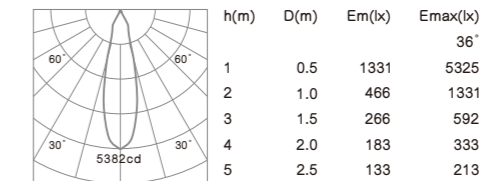

R6325 20W 2000lm
With LED Driver 36V-500mA
230V-50Hz

NW
1.51kg