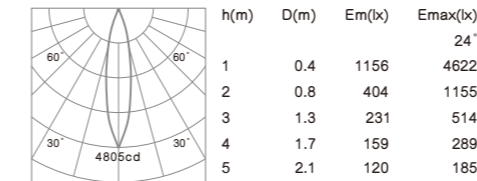

R6218 15W 1300lm
With LED Driver 36V-350mA
230V-50Hz

NW
0,44kg