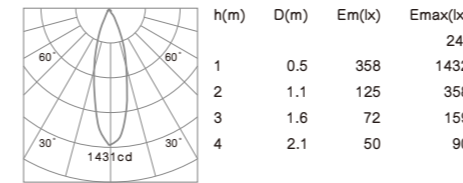

R6118 6W 682lm
With LED Driver 36V-135mA
230V-50Hz

NW
0.26kg