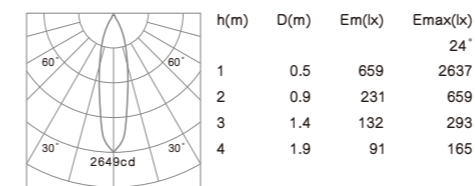

COB LED

E6021 10W 1020lm
With LED Driver 36V-250mA
230V-50Hz

NW
0.30kg