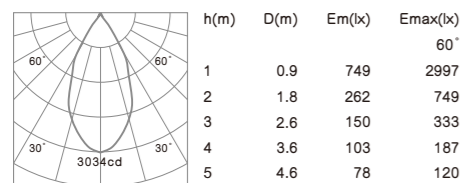

R6325 30W 3000lm
With LED Driver 36V-800mA
230V-50Hz

NW
1.51kg