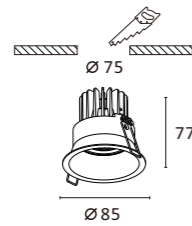

- •Housing: Cast aluminum.
- •Light source: COB LED with a lens of optical.