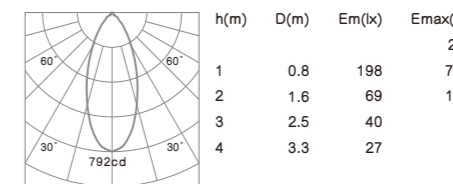

R6864 10W 941lm
With LED Driver 36V-250mA
230V-50Hz

NW
0.32kg