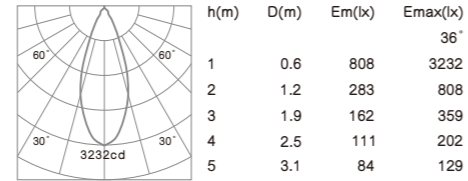

TINA M

R6092 20W 1800lm
With LED Driver 36V-500mA
230V-50Hz

NW
1.01kg