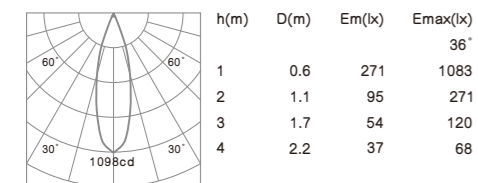

R6140 10W 800lm
With LED Driver 36V-250mA
230V-50Hz

NW
0.42kg