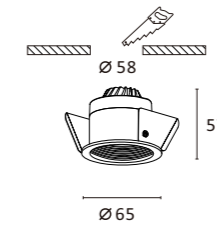

- •Mounting ring: Pure aluminum.
- •Heat sink: Cast aluminum.
- •Light source: COB LED with a high efficiency reflector of optical and a diffuse sheet.
- •Anti-dazzling ring: Aluminum black.
- •UGR<19.