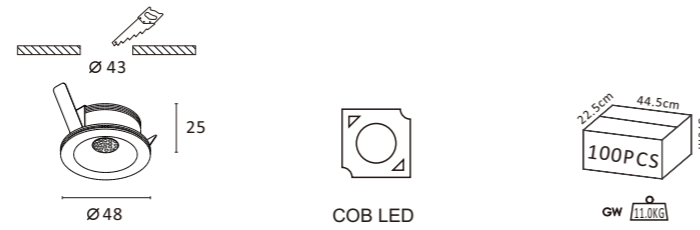

R6013 3W 170lm
With LED Driver 9V-350mA
230V-50Hz

NW
0.09kg

	h(m)	D(m)	Em(lx)	E_{max}(lx)
				30°
1	1.6	28	111	
2	3.3	10	28	
3	4.9	5	12	
4	6.6	4	7