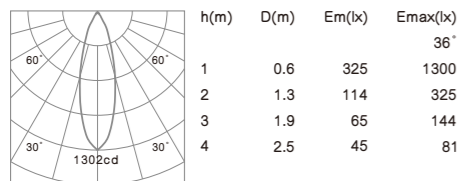

R6314 6W 703lm
With LED Driver 36V-135mA
230V-50Hz

NW
0.24kg