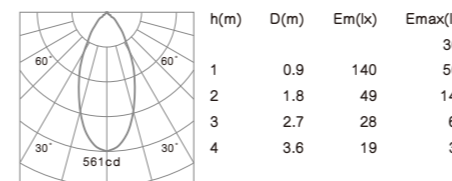

R6864 6W 538lm
With LED Driver 36V-135mA
230V-50Hz

NW
0.32kg