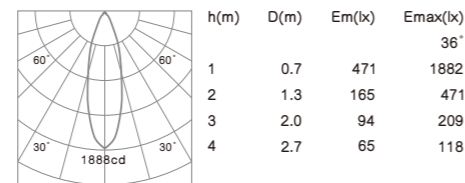

ROSU

COB LED **CRI≥80** **IP44** **CE** **RoHS**
Mounting frame color: White Silver Black
Color temperature: 2700K 3000K 4000K
Beam angle: 24° 36° 60°

Driver gear for LED:
Non-Dimmable
1-10V Dimmable
DALI Dimmable
Triac Dimmable

- •Housing: Cast aluminum.
- •The down light tilts to a maximum of 0°-30° onto the vertical plane.
- •Light source: COB LED with a lens of optical.

R6249 6W 703lm
With LED Driver 36V-135mA
230V-50Hz

NW
0.23kg

R6249 10W 1199lm
With LED Driver 36V-250mA
230V-50Hz

NW
0.23kg

ROSU

COB LED **CRI≥80** **IP44** **CE** **RoHS**
Mounting frame color: White Silver Black
Color temperature: 2700K 3000K 4000K
Beam angle: 24° 36° 60°

Driver gear for LED:
Non-Dimmable
1-10V Dimmable
DALI Dimmable
Triac Dimmable

- •Housing: Pure aluminum.
- •The spot light tilts to a maximum of 0°-30° onto the vertical plane and rotates by 358° onto the horizontal plane.
- •Light source: COB LED with a lens of optical.

R6190 6W 703lm
With LED Driver 36V-135mA
230V-50Hz

NW
0.36kg

R6190 10W 1199lm
With LED Driver 36V-250mA
230V-50Hz

NW
0.36kg