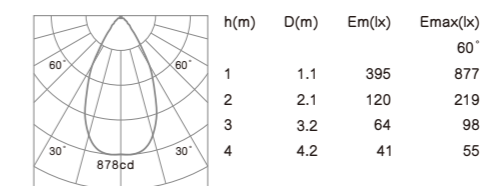

R6256 10W 1199lm
With LED Driver 36V-250mA
230V-50Hz

NW
0.24kg