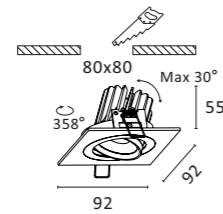

- Housing: Pure aluminum.
- The down light tilts to a maximum of 0°-30° onto the vertical plane and rotates by 358° onto the horizontal plane.
- Light source: COB LED with a lens or a high efficiency reflector of optical.