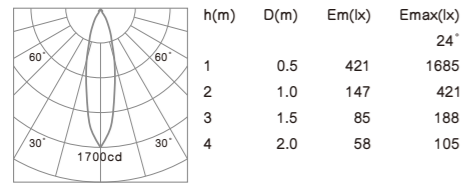

NW
0.23kg

R6249 10W 1199lm
With LED Driver 36V-250mA
230V-50Hz