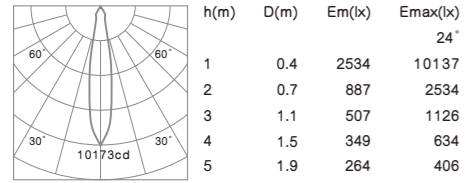

R6325 25W 2300lm
With LED Driver 36V-600mA
230V-50Hz

NW
1.51kg