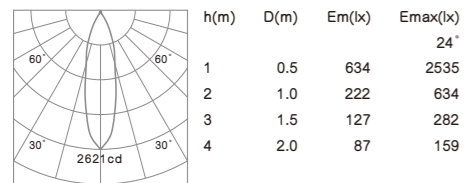

E6026 10W 1050lm
With LED Driver 36V-250mA
230V-50Hz

NW
0.34kg