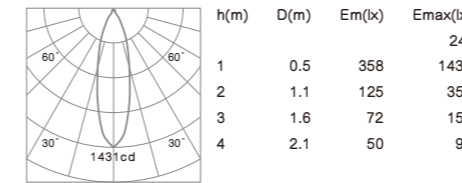

R6117 6W 682lm
With LED Driver 36V-135mA
230V-50Hz

NW
0.25kg