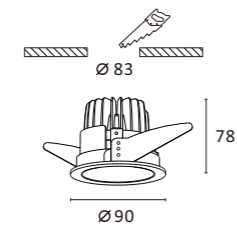

INCO

COB LED CRI≥80 IP44 CE RoHS

Reflector color:
RM RG RD

Mounting frame color: White Silver Black
Color temperature: 2700K 3000K 4000K
Beam angle: 24° 36°

Driver gear for LED: Non-Dimmable
1-10V Dimmable
DALI Dimmable
Triac Dimmable

- •Housing and mounting ring: Cast aluminum.
- •Light source: COB LED with a lens of optical.
- •Reflector: Plastic electroplated, black or champagne gold.
- •The light can be compatible with emergency battery.

R6140 6W 450lm
With LED Driver 36V-135mA
230V-50Hz

NW
0.42kg

R6140 10W 800lm
With LED Driver 36V-250mA
230V-50Hz

NW
0.42kg

INCO

COB LED CRI≥80 IP44 CE RoHS

Reflector color:
RM RG RD

Mounting frame color: White Silver Black
Color temperature: 2700K 3000K 4000K
Beam angle: 24° 36°

Driver gear for LED: Non-Dimmable
1-10V Dimmable
DALI Dimmable
Triac Dimmable

- •Housing and mounting ring: Cast aluminum.
- •The spot light tilts to a maximum of 0°-30° onto the vertical plane and rotates by 358° onto the horizontal plane.
- •Light source: COB LED with a lens of optical.
- •Reflector: Plastic electroplated, black or champagne gold.
- •The light can be compatible with emergency battery.

R6282 6W 450lm
With LED Driver 36V-135mA
230V-50Hz

NW
0.46kg

R6282 10W 800lm
With LED Driver 36V-250mA
230V-50Hz

NW
11.5kg