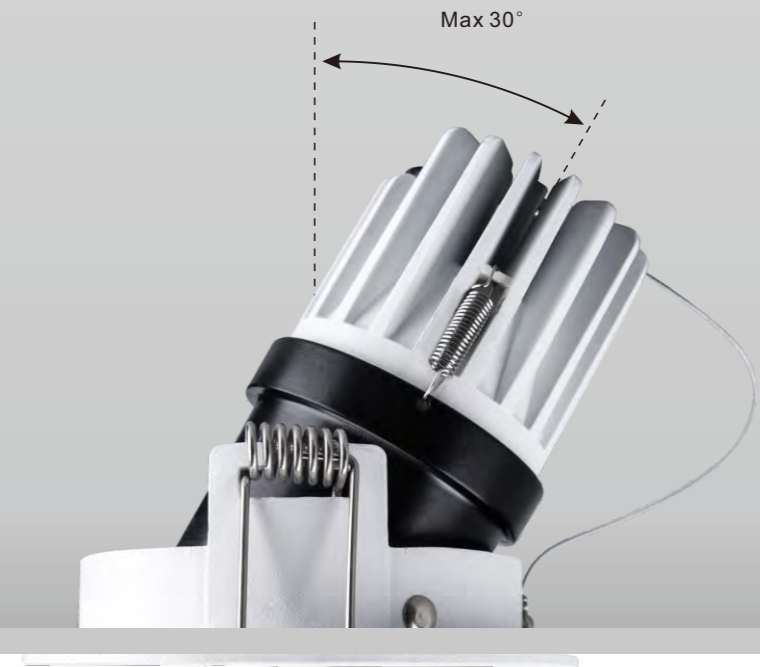

NW  
 0.32kg

PODO

Adjustable

**Pin-hole frame**

Pin-hole frame can improve the anti-dazzle effect of lamps.

Fixed

Adjustable

189

PODO

The spot light tilts to a maximum of 0°-30° onto the vertical plane and rotates by 358° onto the horizontal plane.

Anti-dazzle ring: Aluminum black.

190