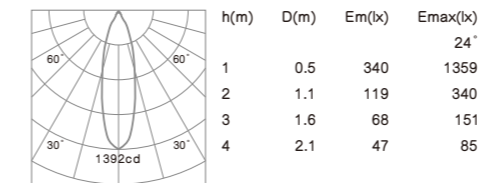

R6256 6W 703lm
With LED Driver 36V-135mA
230V-50Hz

NW
0.24kg