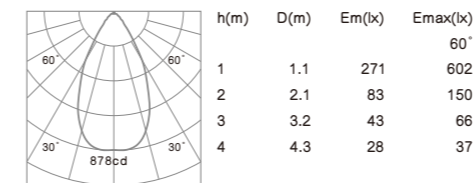

ROSU

R6121 10W 1199lm
With LED Driver 36V-250mA
230V-50Hz

NW
0,74kg