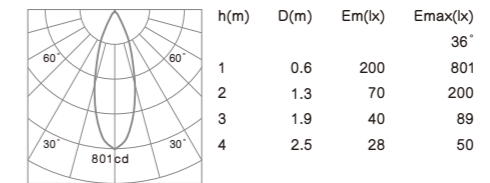

R6821 5W 428lm
With LED Driver 9V-350mA
230V-50Hz

NW
0.21kg