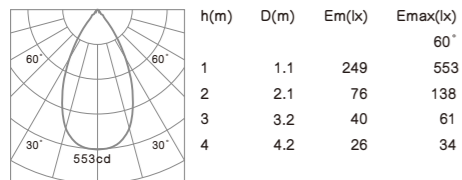

R6867 6W 682lm
With LED Driver 36V-135mA
230V-50Hz

NW
0.24kg