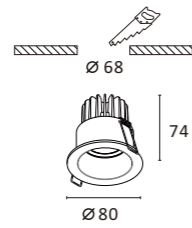

- •Housing: Cast aluminum.
- •Light source: COB LED with a lens of optical.