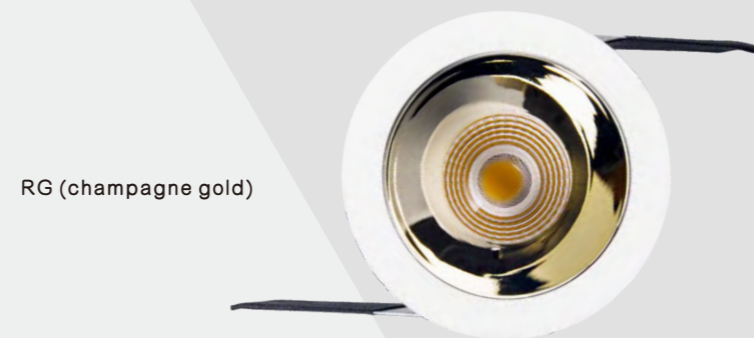

RG (champagne gold)

INCO