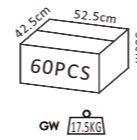

ROSU

COB LED CRI≥80 IP44 CE RoHS
Mounting frame color: White Silver Black
Color temperature: 2700K 3000K 4000K
Beam angle: 24° 36° 60°

Driver gear for LED:
Non-Dimmable
1-10V Dimmable
DALI Dimmable
Triac Dimmable

- •Housing: Cast aluminum.
- •Light source: COB LED with a lens of optical.

R6324 6W 707lm
With LED Driver 36V-135mA
230V-50Hz

NW
0.26kg

R6324 10W 1227lm
With LED Driver 36V-250mA
230V-50Hz

NW
0.26kg

ROSU

COB LED CRI≥80 IP44 CE RoHS
Mounting frame color: White Silver Black
Color temperature: 2700K 3000K 4000K
Beam angle: 24° 36° 60°

Driver gear for LED:
Non-Dimmable
1-10V Dimmable
DALI Dimmable
Triac Dimmable

- •Housing: Cast aluminum.
- •The down light tilts to a maximum of 0°-30° onto the vertical plane.
- •Light source: COB LED with a lens of optical.

R6118 6W 682lm
With LED Driver 36V-135mA
230V-50Hz

NW
0.26kg

R6118 10W 1198lm
With LED Driver 36V-250mA
230V-50Hz

NW
0.26kg