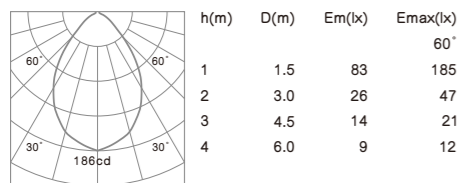

COB LED CRI≥80 IP20 CE RoHS

Housing color: White Silver Black
Color temperature: 2700K 3000K 4000K
Beam angle: 24° 36° 60°

- •Luminaire housing: Pure aluminum.
- •Light source: COB LED with a lens of optical.

C6019 3W 288lm
With LED Driver 9V-350mA
230V-50Hz

NW
0.09kg