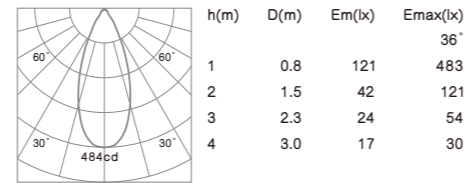

COB LED CRI≥80 IP20 CE RoHS

Housing color: White Silver Black
Color temperature: 2700K 3000K 4000K
Beam angle: 24° 36° 60°

- •Luminaire housing: Pure aluminum.
- •Light source: COB LED with a lens of optical.

C6019 3W 288lm
With LED Driver 9V-350mA
230V-50Hz

NW
0.09kg