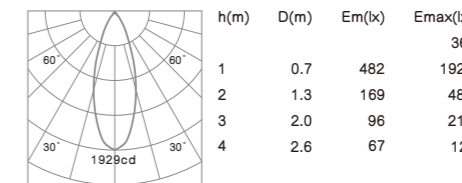

R6117 10W 1198lm
With LED Driver 36V-250mA
230V-50Hz

NW
0.25kg