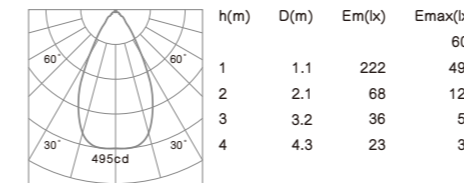

NW
0.36kg

R6190 10W 1199lm
With LED Driver 36V-250mA
230V-50Hz