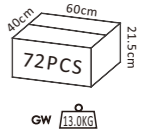

- •Mounting ring: Pure aluminum.
- •Heat sink: Cast aluminum.
- •Light source: COB LED with a high efficiency reflector of optical and a diffuse sheet.
- •Anti-dazzling ring: Aluminum black.
- •UGR<19.