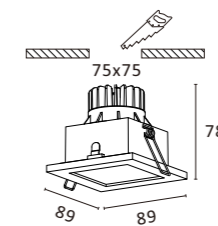

•Housing and mounting ring: Cast aluminum.
•Light source: COB LED with optical lens glass and frosted glass.