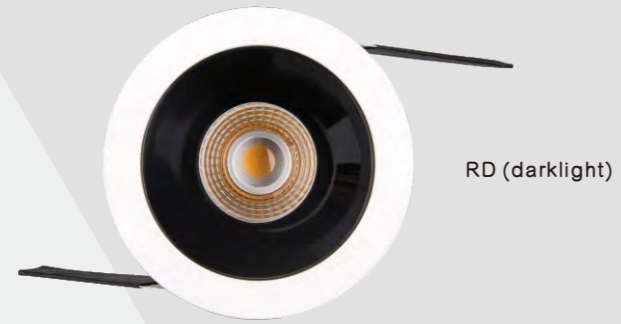

INCO

RD (darklight)