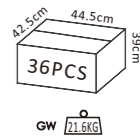

# WATA

**COB LED CRI≥80 IP65 CE RoHS**

Mounting frame color: White Silver Black  
 Color temperature: 2700K 3000K 4000K  
 Beam angle: 24° 36° 60°

- Housing and Mounting ring: Cast aluminum with anti-rust powder coating process.
- Light source: COB LED with a high efficiency reflector of optical.
- Driver with waterproof box.