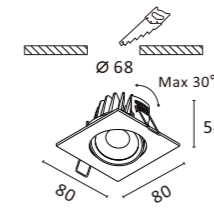

- Housing: Cast aluminum.
- The down light tilts to a maximum of 0°-30° onto the vertical plane.
- Light source: COB LED with a lens of optical.

COB LED

**R6259 6W 703lm**  
 With LED Driver 36V-135mA  
 230V-50Hz