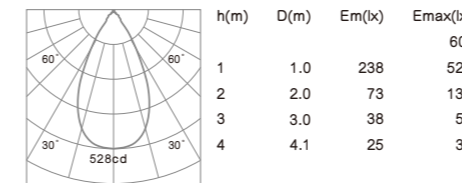

R6117 6W 682lm
With LED Driver 36V-135mA
230V-50Hz

NW
0.25kg