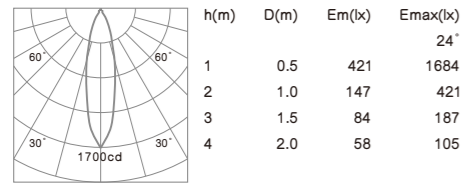

R6121 6W 703lm
With LED Driver 36V-135mA
230V-50Hz

NW
0,74kg