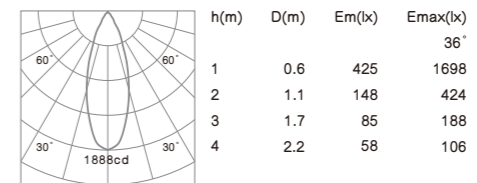

R6161 3x10W 3600lm
With LED Driver 36V-250mA
230V-50Hz

NW
1.33kg