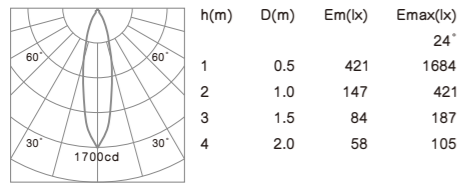

R6141 2x6W 1400lm
With LED Driver 36V-135mA
230V-50Hz

NW
1.33kg