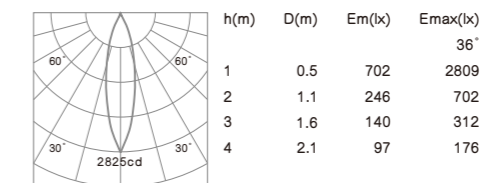

R6172 10W 980lm
With LED Driver 36V-250mA
230V-50Hz

NW
0.37kg