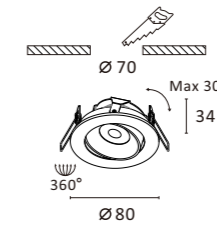

- •Housing and mounting frame: Cast aluminum.
- •The spot light tilts to a maximum of 0°-30° onto the vertical plane and rotates by 358° onto the horizontal plane.
- •Light source: COB LED with a lens of optical.