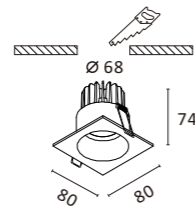

- •Housing: Cast aluminum.
- •Light source: COB LED with a lens of optical.