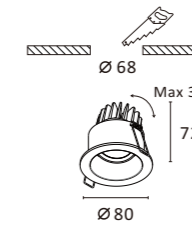

- •Housing: Cast aluminum.
- •The down light tilts to a maximum of 0°-30° onto the vertical plane.
- •Light source: COB LED with a lens of optical.