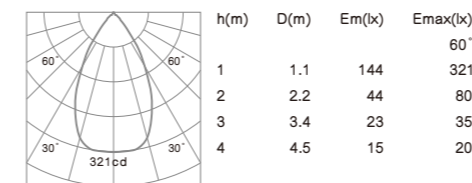

R6821 5W 428lm
With LED Driver 9V-350mA
230V-50Hz

NW
0.21kg