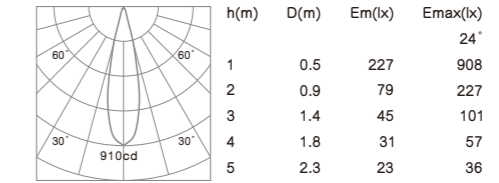

STAR

R6831 3W 180lm With LED Driver 3V-350mA 230V-50Hz

NW
0,04kg