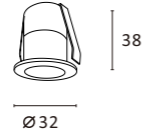

- •Housing and mounting ring: Pure aluminum.
- •Light source: SMD LED with a lens of optical.
- •UGR<19.