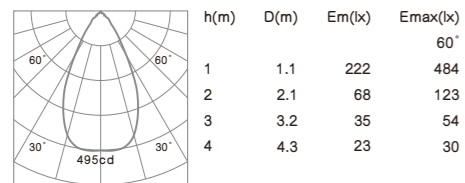

R6121 6W 703lm
With LED Driver 36V-135mA
230V-50Hz

NW
0,74kg