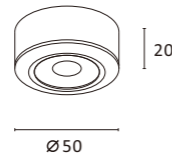

- •Luminaire housing: Pure aluminum.
- •Light source: COB LED with a lens of optical.