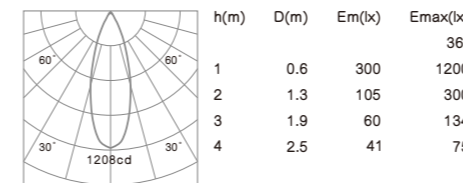

R6118 6W 682lm
With LED Driver 36V-135mA
230V-50Hz

NW
0.26kg