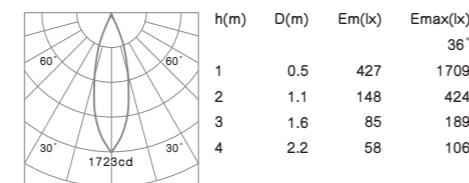

R6140 10W 800lm
With LED Driver 36V-250mA
230V-50Hz

NW
0.42kg