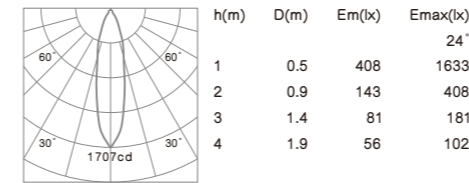

R6018 6W 650lm
With LED Driver 36V-135mA
230V-50Hz

NW
0.14kg