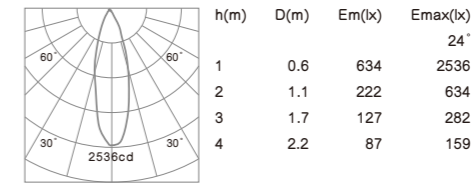

R6118 10W 1198lm
With LED Driver 36V-250mA
230V-50Hz

NW
0.26kg