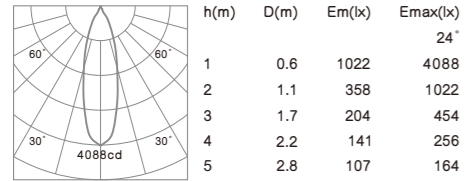

TINA M

R6092 20W 1800lm
With LED Driver 36V-500mA
230V-50Hz

NW
1.01kg