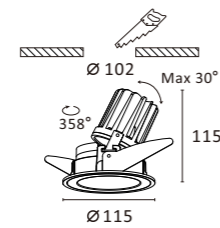

- Housing and mounting ring: Cast aluminum.
- The spot light tilts to a maximum of 0°-30° onto the vertical plane and rotates by 358° onto the horizontal plane.
- Light source: COB LED with a lens of optical.
- Reflector: Aluminum bright anodised.
- The light can be compatible with emergency battery.