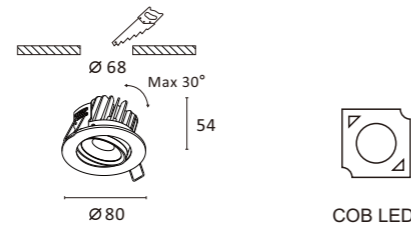

- Housing: Cast aluminum.
- The down light tilts to a maximum of 0°-30° onto the vertical plane.
- Light source: COB LED with a lens of optical.

**R6249 6W 703lm**  
 With LED Driver 36V-135mA  
 230V-50Hz