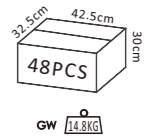

WATA

COB LED CRI≥80 IP65 CE RoHS
Mounting frame color: White Silver Black
Color temperature: 2700K 3000K 4000K
Beam angle: 24° 36° 60°

- •Housing and Mounting ring: Cast aluminum with anti-rust powder coating process.
- •Light source: COB LED with a high efficiency reflector of optical.
- •Driver with waterproof box.

E6026 10W 1050lm
With LED Driver 36V-250mA
230V-50Hz

NW
0.34kg

WATA

COB LED CRI≥80 IP54 CE RoHS
Mounting frame color: White Silver Black
Color temperature: 2700K 3000K 4000K
Beam angle: 24° 36° 60°

- •Housing and mounting ring: Cast aluminum with anti-rust powder coating process.
- •Light source: COB LED with a lens of optical.
- •Driver with waterproof box.

R6821 5W 428lm
With LED Driver 9V-350mA
230V-50Hz

NW
0.21kg