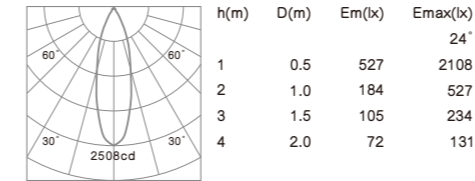

ROSU

R6121 10W 1199lm
With LED Driver 36V-250mA
230V-50Hz

NW
0,74kg