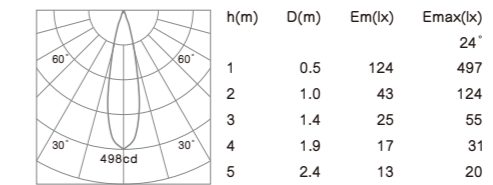

SMD LED CRI≥80 IP44 CE RoHS
Mounting frame color: White Silver Black
Color temperature: 2700K 3000K 4000K
Beam angle: 15° 24° 36° 60°

Driver gear for LED:
Non-Dimmable
1-10V Dimmable
DALI Dimmable
Triac Dimmable