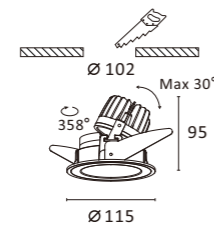

- Housing and mounting ring: Cast aluminum.
- The spot light tilts to a maximum of 0°-30° onto the vertical plane and rotates by 358° onto the horizontal plane.
- Light source: COB LED with a lens of optical.
- Reflector: Aluminum bright anodised.
- The light can be compatible with emergency battery.