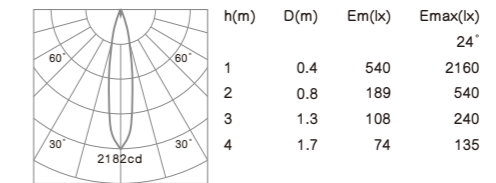

R6335 10W 506lm
With LED Driver 36V-250mA
230V-50Hz

NW
0.37kg