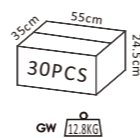

R6334 6W 197lm
With LED Driver 36V-135mA
230V-50Hz