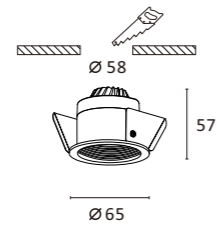

- •Mounting ring: Pure aluminum.
- •Heat sink: Cast aluminum.
- •Light source: COB LED with a high efficiency reflector of optical and clear glass.
- •Anti-dazzling ring: Aluminum black.
- •UGR<19.

R6842 6W 420lm
With LED Driver 36V-135mA
230V-50Hz

NW
0.12kg

h(m)	D(m)	Em(lx)	Emax(lx)
1	0.4	528	2113
2	0.8	185	528
3	1.2	106	235
4	1.6	73	132
5	2.0	55	85

h(m)	D(m)	Em(lx)	Emax(lx)
1	0.7	223	891
2	1.4	78	223
3	2.1	45	99
4	2.9	31	56
5	3.6	23	36