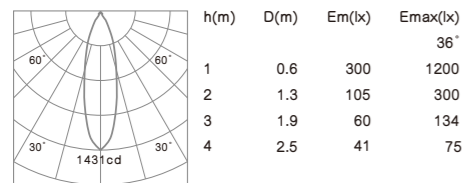

R6116 6W 707lm
With LED Driver 36V-135mA
230V-50Hz

NW
0.25kg