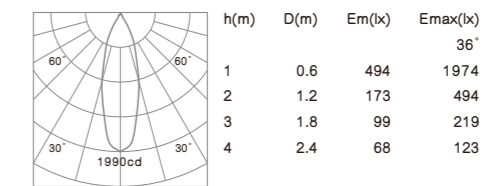

COB LED

E6021 10W 1020lm
With LED Driver 36V-250mA
230V-50Hz

NW
0.30kg