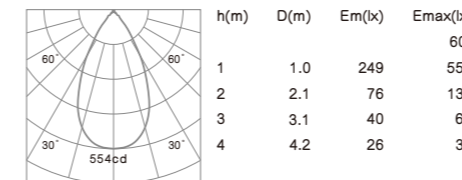

R6866 6W 682lm
With LED Driver 36V-135mA
230V-50Hz

NW
0.25kg