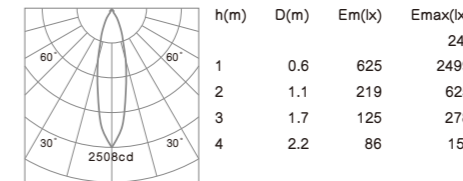

R6259 10W 1199lm
With LED Driver 36V-250mA
230V-50Hz

NW
0.22kg