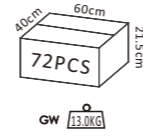

- •Mounting ring: Pure aluminum.
- •Heat sink: Cast aluminum.
- •Light source: COB LED with a high efficiency reflector of optical and clear glass.
- •Anti-dazzling ring: Aluminum black.
- •UGR<19.

R6842 6W 420lm
With LED Driver 36V-135mA
230V-50Hz

NW
0.12kg

h(m)	D(m)	Em(lx)	Emax(lx)
1	0.4	528	2113
2	0.8	185	528
3	1.2	106	235
4	1.6	73	132
5	2.0	55	85

h(m)	D(m)	Em(lx)	Emax(lx)
1	0.7	223	891
2	1.4	78	223
3	2.1	45	99
4	2.9	31	56
5	3.6	23	36