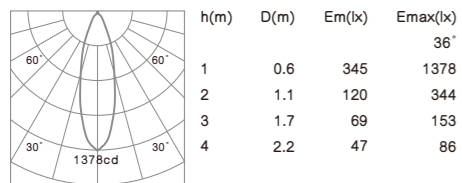

R6141 2x6W 1400lm
With LED Driver 36V-135mA
230V-50Hz

NW
1.33kg