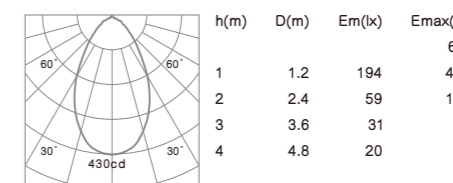

R6864 10W 941lm
With LED Driver 36V-250mA
230V-50Hz

NW
0.32kg