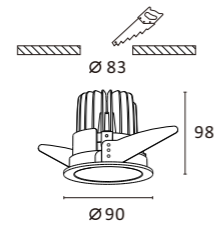

- •Housing and mounting ring: Cast aluminum.
- •Light source: COB LED with a lens of optical.
- •Reflector: Plastic electroplated, black or champagne gold.
- •The light can be compatible with emergency battery.

R6146 15W 1000lm
With LED Driver 36V-350mA
230V-50Hz

NW
0.49kg

h(m)	D(m)	Em(lx)	E_{max}(lx)
1	0.4	848	3391
2	0.8	295	843
3	1.2	169	375
4	1.6	116	211
5	1.9	88	135

h(m)	D(m)	Em(lx)	E_{max}(lx)
1	0.5	623	2492
2	1.1	220	628
3	1.6	126	279
4	2.1	86	157
5	2.7	86	101