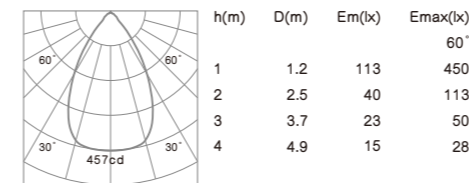

R6018 6W 650lm
With LED Driver 36V-135mA
230V-50Hz

NW
0.14kg