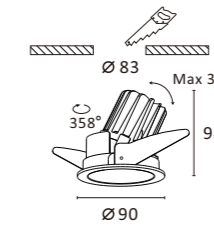

- •Housing and mounting ring: Cast aluminum.
- •The spot light tilts to a maximum of 0°-30° onto the vertical plane and rotates by 358° onto the horizontal plane.
- •Light source: COB LED with a lens of optical.
- •Reflector: Plastic electroplated, black or champagne gold.
- •The light can be compatible with emergency battery.