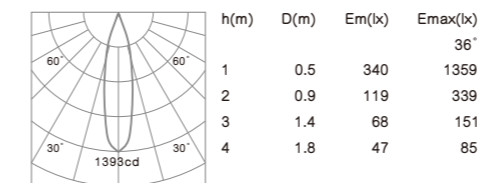

COB LED

R6335 6W 288lm
With LED Driver 36V-135mA
230V-50Hz

NW
0.37kg