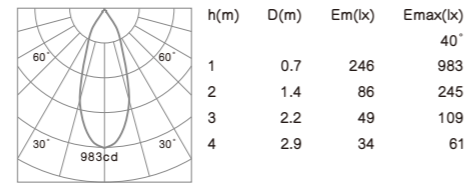

R6103 6W 610lm
With LED Driver 36V-135mA
230V-50Hz

NW
0.12kg