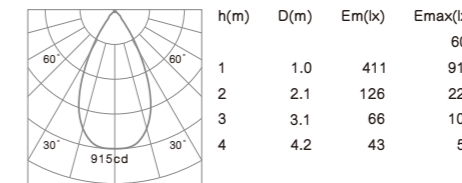

R6117 10W 1198lm
With LED Driver 36V-250mA
230V-50Hz

NW
0.25kg