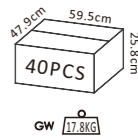

- •Housing and mounting ring: Cast aluminum.
- •The spot light tilts to a maximum of 0°-30° onto the vertical plane and rotates by 358° onto the horizontal plane.
- •Light source: COB LED with a lens of optical.
- •Reflector: Plastic electroplated, black or champagne gold.
- •The light can be compatible with emergency battery.