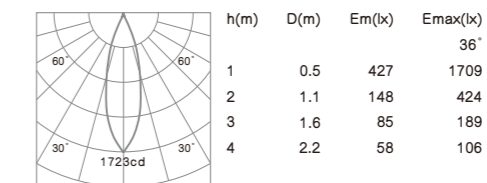

R6282 10W 800lm
With LED Driver 36V-250mA
230V-50Hz

NW
11.5kg