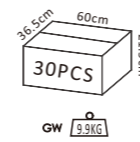

INCO

COB LED CRI≥80 IP44 CE RoHS

Reflector color:
RM RG RD

Mounting frame color: White Silver Black
Color temperature: 2700K 3000K 4000K
Beam angle: 24° 36°

Driver gear for LED: Non-Dimmable
1-10V Dimmable
DALI Dimmable
Triac Dimmable

- •Housing and mounting ring: Cast aluminum.
- •Light source: COB LED with a lens of optical.
- •Reflector: Plastic electroplated, black or champagne gold.
- •The light can be compatible with emergency battery.

R6140 6W 450lm
With LED Driver 36V-135mA
230V-50Hz

NW
0.42kg

R6140 10W 800lm
With LED Driver 36V-250mA
230V-50Hz

NW
0.42kg

INCO

COB LED CRI≥80 IP44 CE RoHS

Reflector color:
RM RG RD

Mounting frame color: White Silver Black
Color temperature: 2700K 3000K 4000K
Beam angle: 24° 36°

Driver gear for LED: Non-Dimmable
1-10V Dimmable
DALI Dimmable
Triac Dimmable

- •Housing and mounting ring: Cast aluminum.
- •The spot light tilts to a maximum of 0°-30° onto the vertical plane and rotates by 358° onto the horizontal plane.
- •Light source: COB LED with a lens of optical.
- •Reflector: Plastic electroplated, black or champagne gold.
- •The light can be compatible with emergency battery.

R6282 6W 450lm
With LED Driver 36V-135mA
230V-50Hz

NW
0.46kg

R6282 10W 800lm
With LED Driver 36V-250mA
230V-50Hz

NW
11.5kg