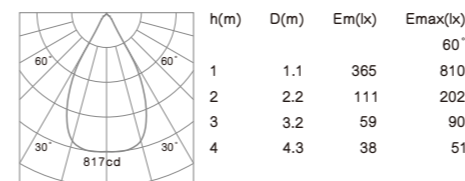

E6023 10W 740lm
With LED Driver 36V-250mA
230V-50Hz

NW
0.31kg