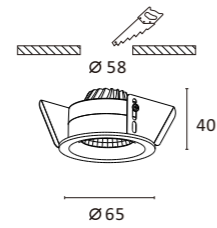

- •Luminaire housing: Cast aluminum.
- •Light source: COB LED with a high efficiency reflector of optical.
- •Mounting ring: Pure aluminum.