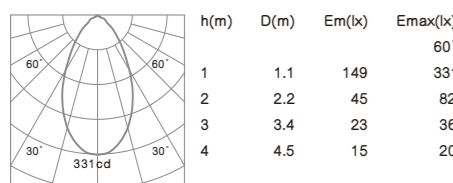

R6865 6W 574lm
With LED Driver 36V-135mA
230V-50Hz

NW
0.29kg