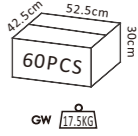

- •Housing: Cast aluminum.
- •The down light tilts to a maximum of 0°-30° onto the vertical plane.
- •Light source: COB LED with a lens of optical.