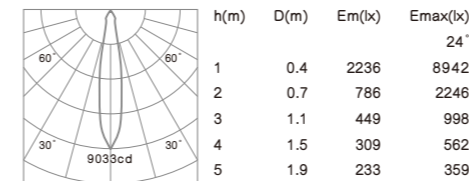

R6325 20W 2000lm
With LED Driver 36V-500mA
230V-50Hz

NW
1.51kg