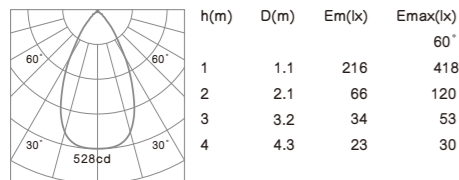

R6314 6W 703lm
With LED Driver 36V-135mA
230V-50Hz

NW
0.24kg