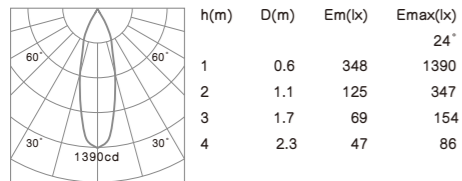

R6867 6W 682lm
With LED Driver 36V-135mA
230V-50Hz

NW
0.24kg