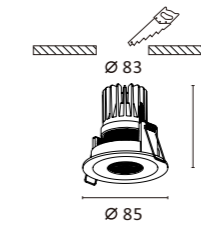

- •Housing and mounting ring: Cast aluminum.
- •Light source: COB LED with a high efficiency reflector of optical.
- •Anti-dazzle ring: Aluminum black.