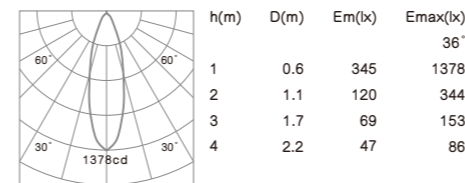

R6161 3x6W 2100lm
With LED Driver 36V-135mA
230V-50Hz

NW
1.33kg