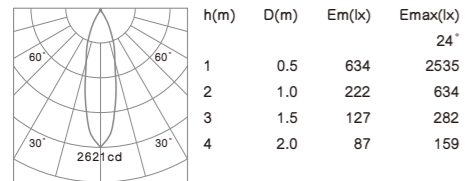

E6024 10W 720lm
With LED Driver 36V-250mA
230V-50Hz

NW
0.31kg