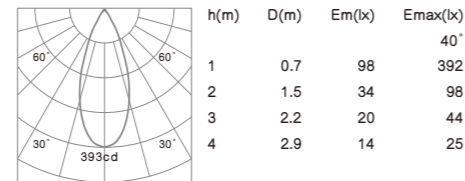

R6017 3W 230lm
With LED Driver 9V-350mA
230V-50Hz

NW
0.10kg