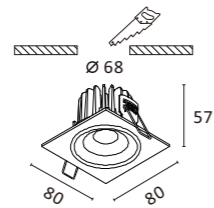

- •Housing: Cast aluminum.
- •Light source: COB LED with a lens of optical.