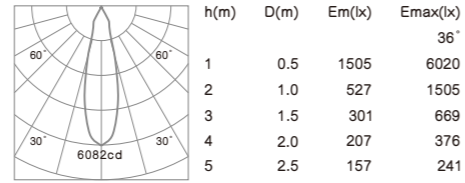

R6325 25W 2300lm
With LED Driver 36V-600mA
230V-50Hz

NW
1.51kg