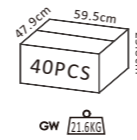

- •Housing and mounting ring: Cast aluminum.
- •Light source: COB LED with a lens of optical.
- •Reflector: Plastic electroplated, black or champagne gold.
- •The light can be compatible with emergency battery.

R6146 15W 1000lm
With LED Driver 36V-350mA
230V-50Hz

NW
0.49kg

h(m)	D(m)	Em(lx)	E_{max}(lx)
1	0.4	848	3391
2	0.8	295	843
3	1.2	169	375
4	1.6	116	211
5	1.9	88	135

h(m)	D(m)	Em(lx)	E_{max}(lx)
1	0.5	623	2492
2	1.1	220	628
3	1.6	126	279
4	2.1	86	157
5	2.7	86	101