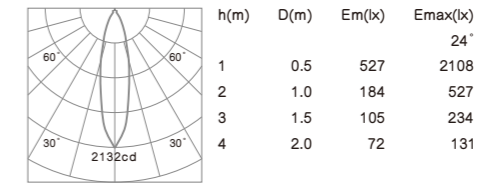

ROSU

COB LED **CRI≥80** **IP44** **CE** **RoHS**
Mounting frame color: White Silver Black
Color temperature: 2700K 3000K 4000K
Beam angle: 24° 36° 60°

Driver gear for LED:
Non-Dimmable
1-10V Dimmable
DALI Dimmable
Triac Dimmable

- •Housing: Cast aluminum.
- •The down light tilts to a maximum of 0°-30° onto the vertical plane.
- •Light source: COB LED with a lens of optical.

R6249 6W 703lm
With LED Driver 36V-135mA
230V-50Hz

NW
0.23kg

R6249 10W 1199lm
With LED Driver 36V-250mA
230V-50Hz

NW
0.23kg

ROSU

COB LED **CRI≥80** **IP44** **CE** **RoHS**
Mounting frame color: White Silver Black
Color temperature: 2700K 3000K 4000K
Beam angle: 24° 36° 60°

Driver gear for LED:
Non-Dimmable
1-10V Dimmable
DALI Dimmable
Triac Dimmable

- •Housing: Pure aluminum.
- •The spot light tilts to a maximum of 0°-30° onto the vertical plane and rotates by 358° onto the horizontal plane.
- •Light source: COB LED with a lens of optical.

R6190 6W 703lm
With LED Driver 36V-135mA
230V-50Hz

NW
0.36kg

R6190 10W 1199lm
With LED Driver 36V-250mA
230V-50Hz

NW
0.36kg