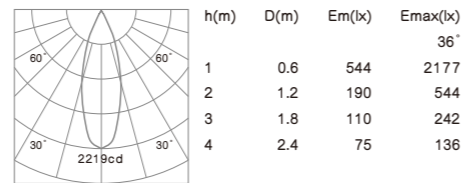

E6026 10W 1050lm
With LED Driver 36V-250mA
230V-50Hz

NW
0.34kg