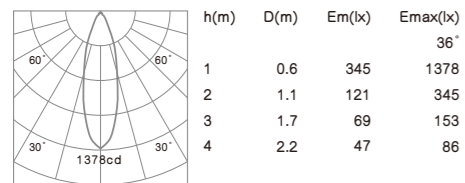

NW
0.23kg

R6249 10W 1199lm
With LED Driver 36V-250mA
230V-50Hz