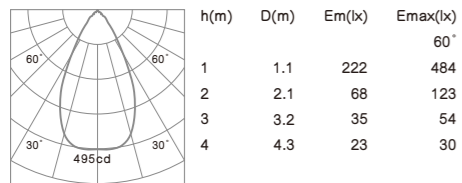

R6141 2x6W 1400lm
With LED Driver 36V-135mA
230V-50Hz

NW
1.33kg