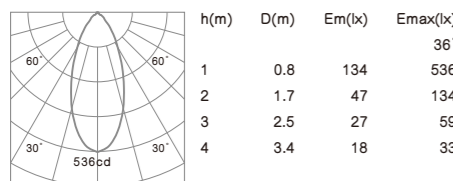

R6865 6W 574lm
With LED Driver 36V-135mA
230V-50Hz

NW
0.29kg