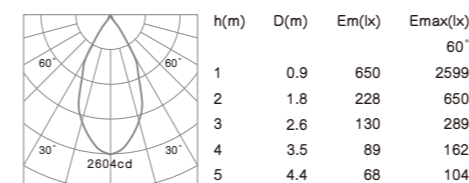

R6325 20W 2000lm
With LED Driver 36V-500mA
230V-50Hz

NW
1.51kg