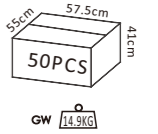

ROSU

COB LED CRI≥80 IP44 CE RoHS
Mounting frame color: White Brush Black
Color temperature: 2700K 3000K 4000K
Beam angle: 24° 36° 60°

Driver gear for LED:
Non-Dimmable
1-10V Dimmable
DALI Dimmable
Triac Dimmable

- •Housing: Pure aluminum.
- •The down light tilts to a maximum of 0°-30° onto the vertical plane and rotates by 358° onto the horizontal plane.
- •Light source: COB LED with a lens or a high efficiency reflector of optical.

R6141 2x6W 1400lm
With LED Driver 36V-135mA
230V-50Hz

NW
1.33kg

R6141 2x10W 2400lm
With LED Driver 36V-250mA
230V-50Hz

NW
1.33kg

ROSU

COB LED CRI≥80 IP44 CE RoHS
Mounting frame color: White Brush Black
Color temperature: 2700K 3000K 4000K
Beam angle: 24° 36° 60°

Driver gear for LED:
Non-Dimmable
1-10V Dimmable
DALI Dimmable
Triac Dimmable

- •Housing: Pure aluminum.
- •The down light tilts to a maximum of 0°-30° onto the vertical plane and rotates by 358° onto the horizontal plane.
- •Light source: COB LED with a lens or a high efficiency reflector of optical.

R6161 3x6W 2100lm
With LED Driver 36V-135mA
230V-50Hz

NW
1.33kg

R6161 3x10W 3600lm
With LED Driver 36V-250mA
230V-50Hz

NW
1.33kg