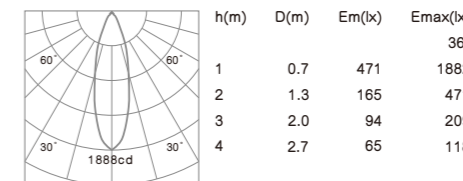

R6259 10W 1199lm
With LED Driver 36V-250mA
230V-50Hz

NW
0.22kg