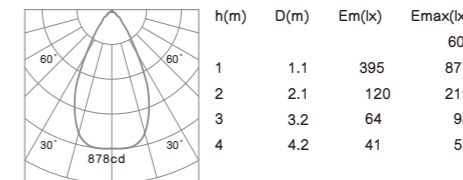

R6259 10W 1199lm
With LED Driver 36V-250mA
230V-50Hz

NW
0.22kg