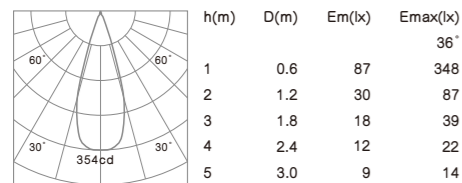

R6831 1W 90lm With LED Driver 3V-250mA 230V-50Hz

NW
0,04kg