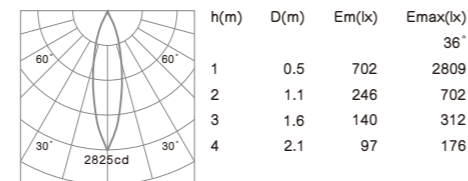

R6173 10W 980lm
With LED Driver 36V-250mA
230V-50Hz

NW
0,48kg