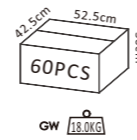

- •Housing: Cast aluminum.
- •Light source: COB LED with a lens of optical.