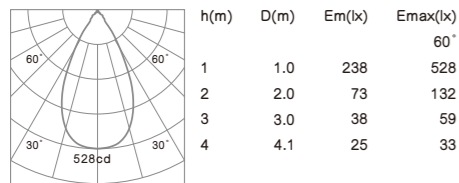

R6324 6W 707lm
With LED Driver 36V-135mA
230V-50Hz

NW
0.26kg