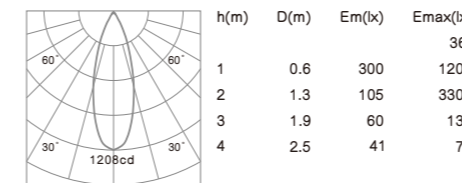

R6117 6W 682lm
With LED Driver 36V-135mA
230V-50Hz

NW
0.25kg