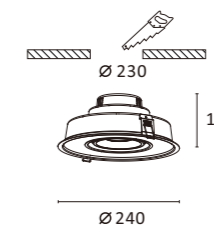

- Housing: Aluminum sheet.
- Spot light module tilts to a maximum of 0°-25° onto the vertical plane and rotates by 358° onto the horizontal plane.
- Circle ring light source: SMD LED with a diffuse of optical.
- Spot light module: COB LED with a lens of optical.
- The light can be compatible with emergency battery.