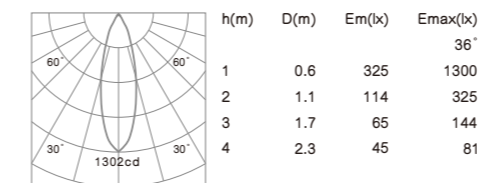

R6256 6W 703lm
With LED Driver 36V-135mA
230V-50Hz

NW
0.24kg