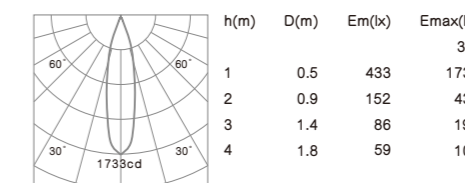

PODO

COB LED	CRI≥80	IP20	CE	RoHS
Mounting frame color:	White	Silver	Black	
Color temperature:	2700K	3000K	4000K	
Beam angle:	24°	36°		

Driver gear for LED:

- Non-Dimmable
- 1-10V Dimmable
- DALI Dimmable
- Triac Dimmable

- •Housing and mounting ring: Cast aluminum.
- •The spot light tilts to a maximum of 0°-30° onto the vertical plane and rotates by 358° onto the horizontal plane.
- •Light source: COB LED with a lens of optical.
- •Anti-dazzle ring: Aluminum black.
- •The light can be compatible with emergency battery.

R6334 6W 197lm
With LED Driver 36V-135mA
230V-50Hz

NW
0.36kg

R6334 10W 355lm
With LED Driver 36V-250mA
230V-50Hz

NW
0.36kg

PODO

COB LED	CRI≥80	IP20	CE	RoHS
Mounting frame color:	White	Silver	Black	
Color temperature:	2700K	3000K	4000K	
Beam angle:	24°	36°	60°	

Driver gear for LED:

- Non-Dimmable
- 1-10V Dimmable
- DALI Dimmable
- Triac Dimmable

- •Housing and mounting ring: Cast aluminum.
- •The spot light tilts to a maximum of 0°-30° onto the vertical plane and rotates by 358° onto the horizontal plane.
- •Light source: COB LED with a lens or a high efficiency reflector of optical.
- •Anti-dazzle ring: Aluminum black.

R6319 6W 360lm
With LED Driver 36V-135mA
230V-50Hz

NW
0.36kg

R6319 10W 623lm
With LED Driver 36V-250mA
230V-50Hz

NW
0.36kg