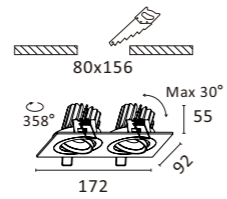

- Housing: Pure aluminum.
- The down light tilts to a maximum of 0°-30° onto the vertical plane and rotates by 358° onto the horizontal plane.
- Light source: COB LED with a lens or a high efficiency reflector of optical.