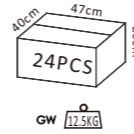

ROSU

COB LED CRI≥80 IP44 CE RoHS
Mounting frame color: White Brush Black
Color temperature: 2700K 3000K 4000K
Beam angle: 24° 36° 60°

Driver gear for LED:
Non-Dimmable
1-10V Dimmable
DALI Dimmable
Triac Dimmable

- •Housing: Pure aluminum.
- •The down light tilts to a maximum of 0°-30° onto the vertical plane and rotates by 358° onto the horizontal plane.
- •Light source: COB LED with a lens or a high efficiency reflector of optical.

R6141 2x6W 1400lm
With LED Driver 36V-135mA
230V-50Hz

NW
1.33kg

R6141 2x10W 2400lm
With LED Driver 36V-250mA
230V-50Hz

NW
1.33kg

ROSU

COB LED CRI≥80 IP44 CE RoHS
Mounting frame color: White Brush Black
Color temperature: 2700K 3000K 4000K
Beam angle: 24° 36° 60°

Driver gear for LED:
Non-Dimmable
1-10V Dimmable
DALI Dimmable
Triac Dimmable

- •Housing: Pure aluminum.
- •The down light tilts to a maximum of 0°-30° onto the vertical plane and rotates by 358° onto the horizontal plane.
- •Light source: COB LED with a lens or a high efficiency reflector of optical.

R6161 3x6W 2100lm
With LED Driver 36V-135mA
230V-50Hz

NW
1.33kg

R6161 3x10W 3600lm
With LED Driver 36V-250mA
230V-50Hz

NW
1.33kg