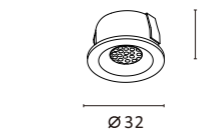

SMD LED CRI≥80 IP44 CE RoHS
Mounting frame color: White Silver Black
Color temperature: 2700K 3000K 4000K
Beam angle: 15° 24° 36° 60°

Driver gear for LED:
Non-Dimmable
1-10V Dimmable
DALI Dimmable
Triac Dimmable

SMD LED