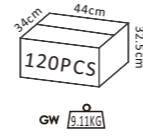

- •Housing and mounting ring: Pure aluminum.
- •Light source: SMD LED with a lens of optical.
- •UGR<19.