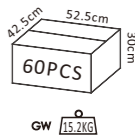

ROSU

COB LED CRI≥80 IP44 CE RoHS
Mounting frame color: White Silver Black
Color temperature: 2700K 3000K 4000K
Beam angle: 24° 36° 60°

Driver gear for LED:
Non-Dimmable
1-10V Dimmable
DALI Dimmable
Triac Dimmable

- •Housing: Cast aluminum.
- •Light source: COB LED with a lens of optical.

R6314 6W 703lm
With LED Driver 36V-135mA
230V-50Hz

NW
0.24kg

R6314 10W 1199lm
With LED Driver 36V-250mA
230V-50Hz

NW
0.24kg

ROSU

COB LED CRI≥80 IP44 CE RoHS
Mounting frame color: White Silver Black
Color temperature: 2700K 3000K 4000K
Beam angle: 24° 36° 60°

Driver gear for LED:
Non-Dimmable
1-10V Dimmable
DALI Dimmable
Triac Dimmable

- •Housing: Cast aluminum.
- •The down light tilts to a maximum of 0°-30° onto the vertical plane.
- •Light source: COB LED with a lens of optical.

R6259 6W 703lm
With LED Driver 36V-135mA
230V-50Hz

NW
0.22kg

R6259 10W 1199lm
With LED Driver 36V-250mA
230V-50Hz

NW
0.22kg