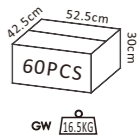

- •Housing: Cast aluminum.
- •The down light tilts to a maximum of 0°-30° onto the vertical plane.
- •Light source: COB LED with a lens of optical.