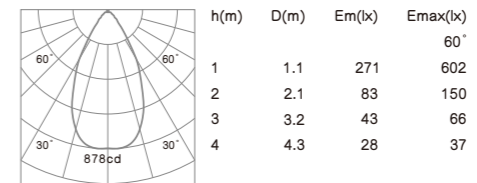

R6161 3x10W 3600lm
With LED Driver 36V-250mA
230V-50Hz

NW
1.33kg