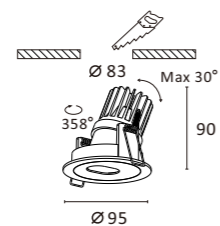

- Housing and mounting ring: Cast aluminum.
- The spot light tilts to a maximum of 0°-30° onto the vertical plane and rotates by 358° onto the horizontal plane.
- Light source: COB LED with a lens of optical.
- Anti-dazzle ring: Aluminum black.
- The light can be compatible with emergency battery.