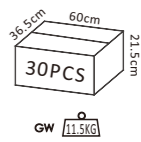

- •Housing and mounting ring: Cast aluminum.
- •The spot light tilts to a maximum of 0°-30° onto the vertical plane and rotates by 358° onto the horizontal plane.
- •Light source: COB LED with a lens of optical.
- •Reflector: Plastic electroplated, black or champagne gold.
- •The light can be compatible with emergency battery.