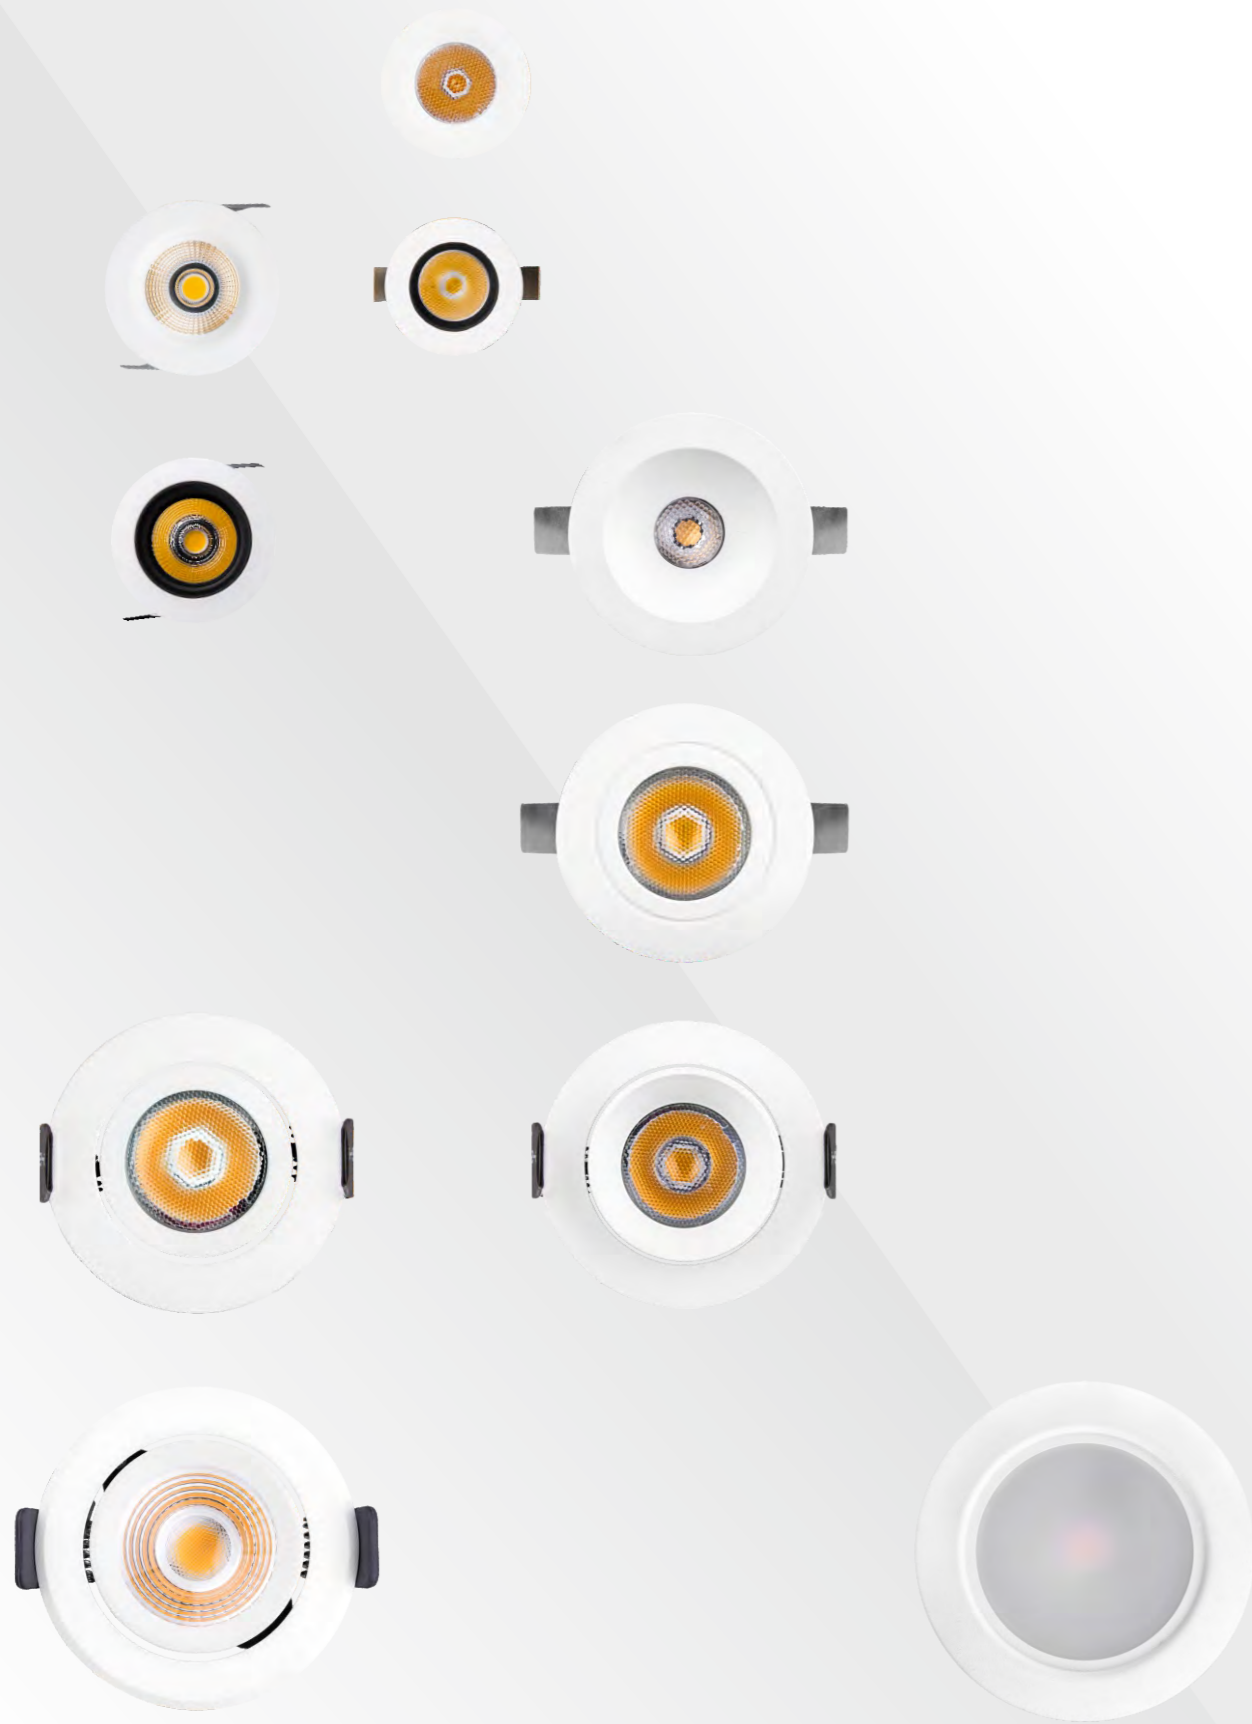

NW  
 0.26kg

**R6118 10W 1198lm**  
 With LED Driver 36V-250mA  
 230V-50Hz

NW  
 0.26kg

STAR

217

STAR

218

STAR