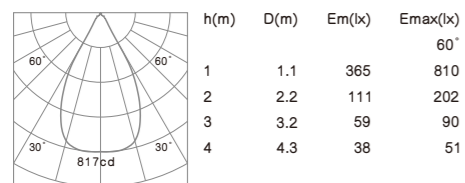

E6026 10W 1050lm
With LED Driver 36V-250mA
230V-50Hz

NW
0.34kg