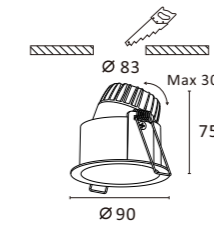

- •Housing and Mounting ring: Cast aluminum with anti-rust powder coating process.
- •Light source: COB LED with a high efficiency reflector of optical.
- •Driver with waterproof box.