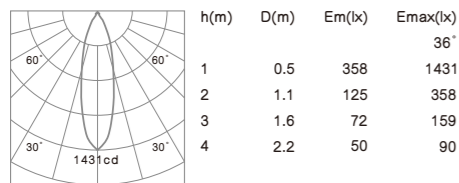

R6324 6W 707lm
With LED Driver 36V-135mA
230V-50Hz

NW
0.26kg