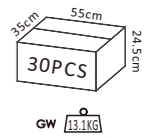

PODO

Ø 85mm

6W 10W

P194

Ø 95mm

6W 10W

P195

□ 95x95mm

6W 10W

P196

PODO

COB LED CRI≥80 IP20 CE RoHS
Mounting frame color: White Silver Black
Color temperature: 2700K 3000K 4000K
Beam angle: 24° 36°

Driver gear for LED:
Non-Dimmable
1-10V Dimmable
DALI Dimmable
Triac Dimmable

- •Housing and mounting ring: Cast aluminum.
- •Light source: COB LED with a high efficiency reflector of optical.
- •Anti-dazzle ring: Aluminum black.

COB LED

R6335 6W 288lm
With LED Driver 36V-135mA
230V-50Hz

NW
0.37kg

R6335 10W 506lm
With LED Driver 36V-250mA
230V-50Hz

NW
0.37kg