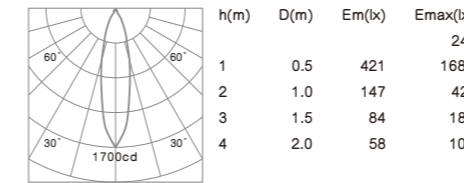

NW
0.36kg

R6190 10W 1199lm
With LED Driver 36V-250mA
230V-50Hz