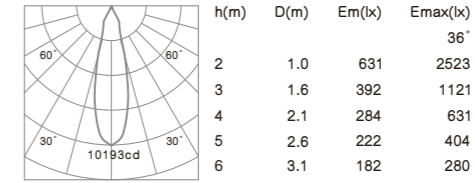

R6325 40W 3700lm
With LED Driver 36V-1050mA
230V-50Hz

NW
1.51kg