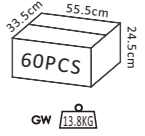

- •Housing and mounting frame: Cast aluminum.
- •The spot light tilts to a maximum of 0°-30° onto the vertical plane and rotates by 358° onto the horizontal plane.
- •Light source: COB LED with a lens of optical.