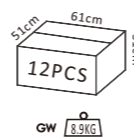

R6245 15W 900lm
With LED Driver 36V-350mA
230V-50Hz

NW
0.45kg

	h(m)	D(m)	Em(lx)	E_{max}(lx)
				100°
	1	2.3	151	336
	2	4.6	46	84
	3	6.9	24	37
	4	9.1	16	21
	5	11.4	11	13