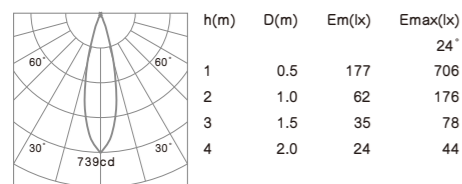

R6334 6W 197lm
With LED Driver 36V-135mA
230V-50Hz

NW
0.36kg

R6334 10W 355lm
With LED Driver 36V-250mA
230V-50Hz