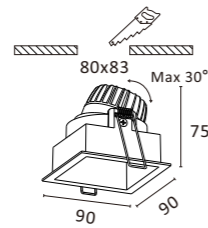

- •Housing and Mounting ring: Cast aluminum with anti-rust powder coating process.
- •Light source: COB LED with a high efficiency reflector of optical.
- •Driver with waterproof box.