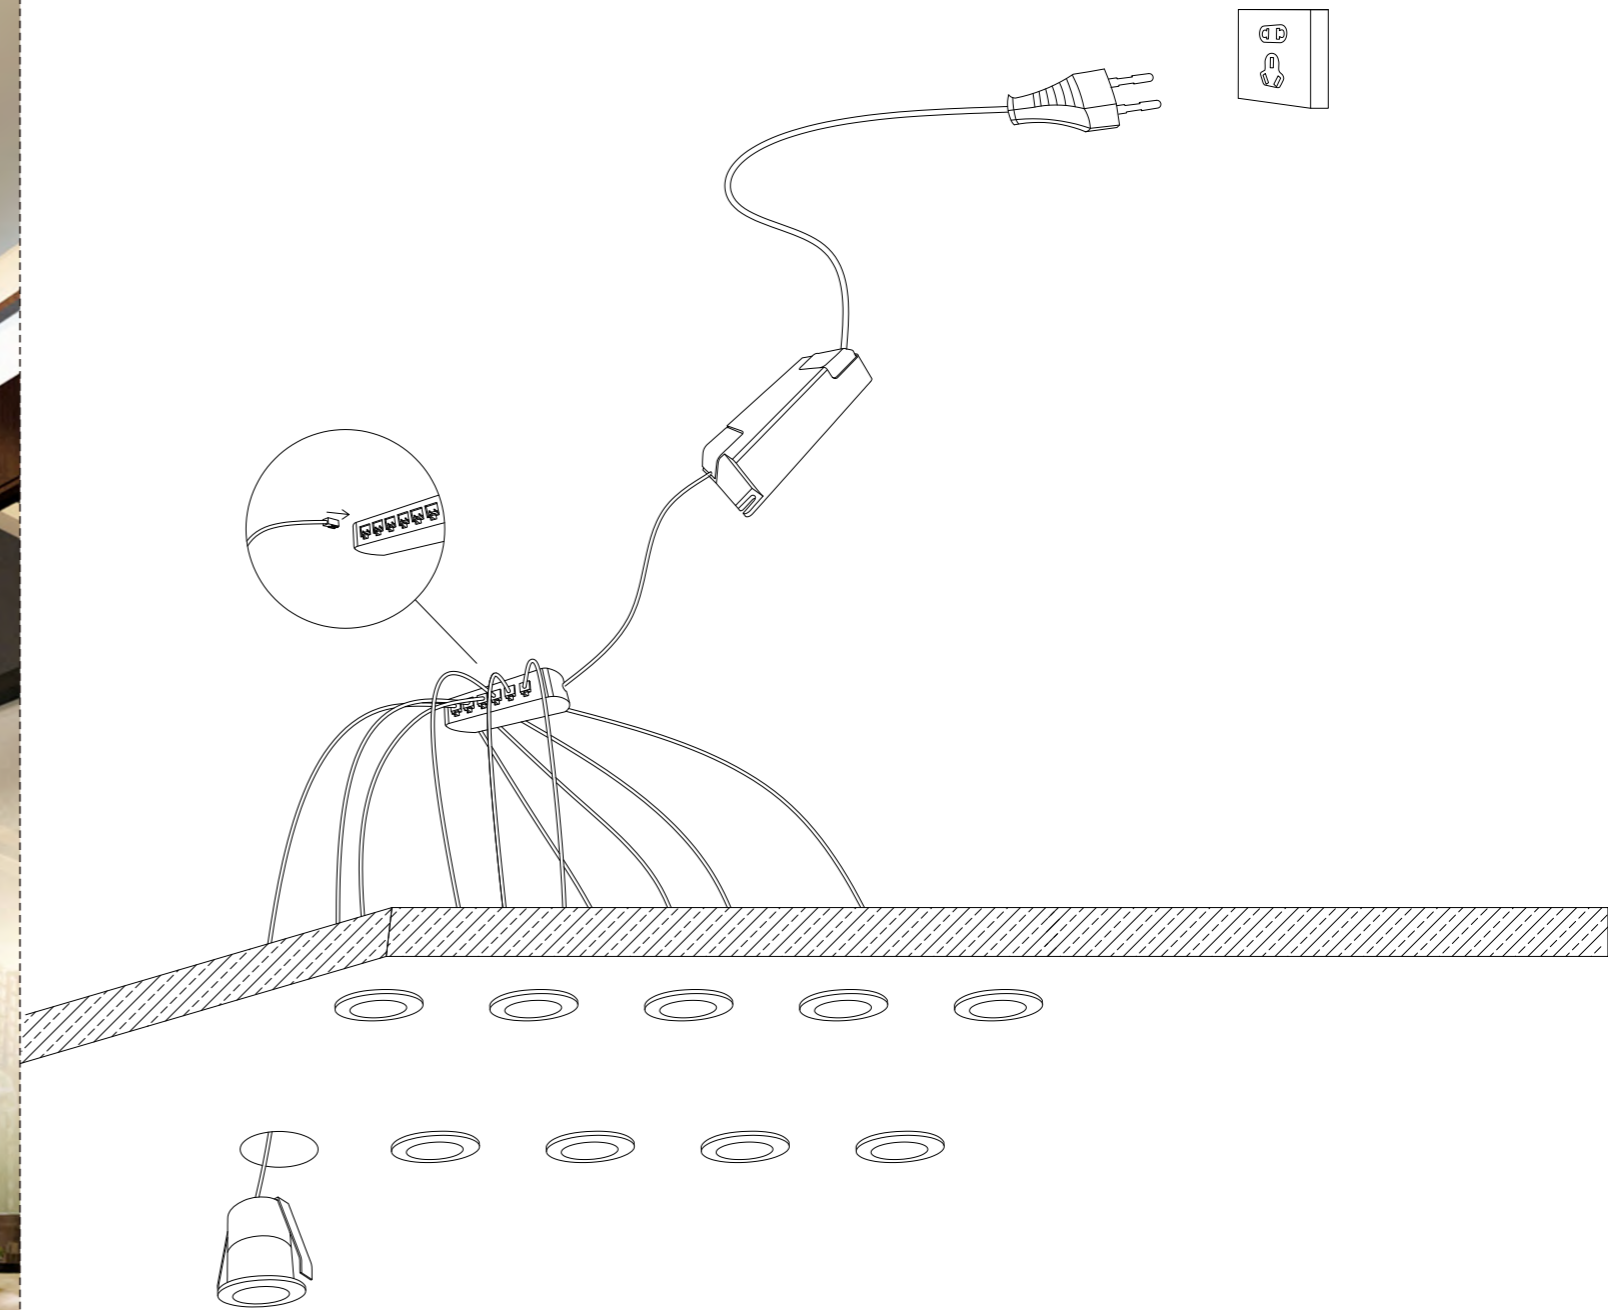

STAR

Multiple

One driver connects 9-12PCS lamps  
( R6830 / R6831 )