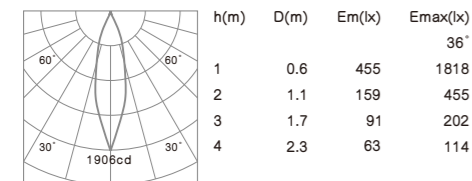

R6173 10W 980lm
With LED Driver 36V-250mA
230V-50Hz

NW
0,48kg