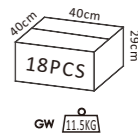

Driver gear for LED: Non-Dimmable
1-10V Dimmable
DALI Dimmable
Triac Dimmable

- •Housing and mounting ring: Cast aluminum.
- •Light source: COB LED with a lens of optical.
- •Reflector: Aluminum bright anodised.
- •The light can be compatible with emergency battery.