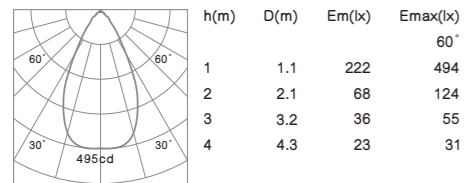

NW
0.23kg

R6249 10W 1199lm
With LED Driver 36V-250mA
230V-50Hz