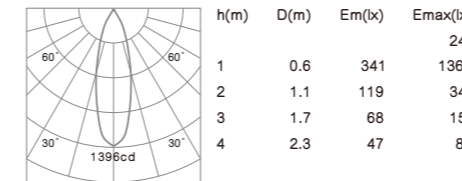

R6866 6W 682lm
With LED Driver 36V-135mA
230V-50Hz

NW
0.25kg