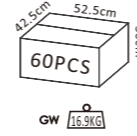

- •Housing: Cast aluminum.
- •Light source: COB LED with a lens of optical.