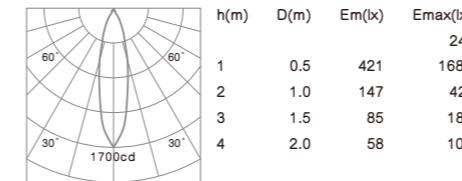

R6259 6W 703lm
With LED Driver 36V-135mA
230V-50Hz

NW
0.22kg