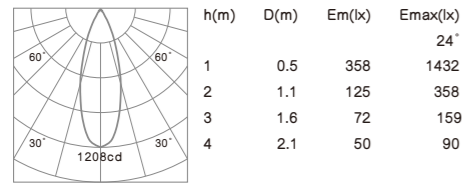

R6116 6W 707lm
With LED Driver 36V-135mA
230V-50Hz

NW
0.25kg