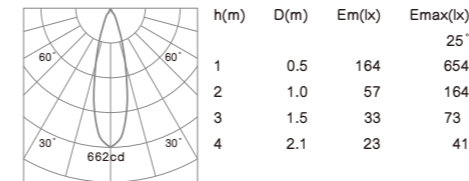

R6015 3W 230lm
With LED Driver 9V-350mA
230V-50Hz

NW
0.10kg