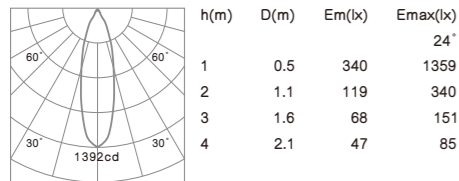

R6314 6W 703lm
With LED Driver 36V-135mA
230V-50Hz

NW
0.24kg