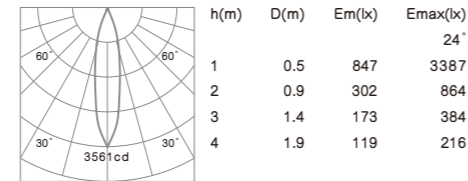

R6173 10W 980lm
With LED Driver 36V-250mA
230V-50Hz

NW
0,48kg