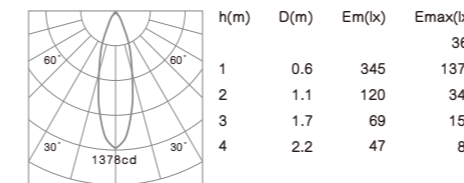

NW
0.36kg

R6190 10W 1199lm
With LED Driver 36V-250mA
230V-50Hz