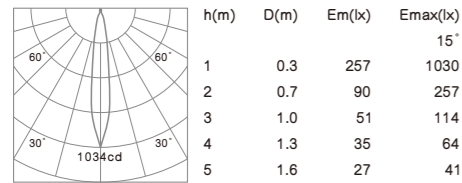

R6831 1W 90lm With LED Driver 3V-250mA 230V-50Hz

NW
0,04kg