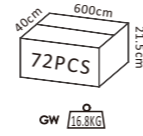

- •Luminaire housing: Cast aluminum.
- •Light source: COB LED with a high efficiency reflector of optical.
- •Mounting ring: Pure aluminum.