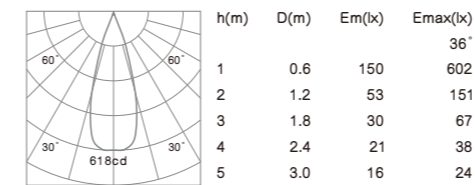

STAR

R6831 3W 180lm With LED Driver 3V-350mA 230V-50Hz

NW
0,04kg