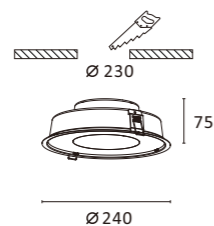

- •Housing: Aluminum sheet.
- •Circle ring light source: High power LED with a diffuse of optical.
- •The light can be compatible with emergency battery.

R6245 15W 900lm
With LED Driver 36V-350mA
230V-50Hz

NW
0.45kg

	h(m)	D(m)	Em(lx)	E_{max}(lx)
				100°
	1	2.3	151	336
	2	4.6	46	84
	3	6.9	24	37
	4	9.1	16	21
	5	11.4	11	13