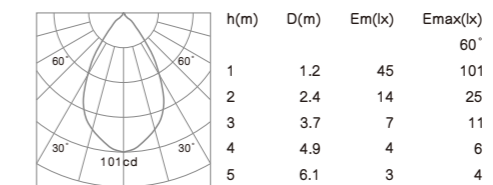

SMD LED CRI≥80 IP44 CE RoHS
Mounting frame color: White Silver Black
Color temperature: 2700K 3000K 4000K
Beam angle: 15° 24° 36° 60°

Driver gear for LED:
Non-Dimmable
1-10V Dimmable
DALI Dimmable
Triac Dimmable