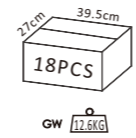

Driver gear for LED: Non-Dimmable
1-10V Dimmable
DALI Dimmable
Triac Dimmable

- •Housing and mounting ring: Cast aluminum.
- •The spot light tilts to a maximum of 0°-30° onto the vertical plane and rotates by 358° onto the horizontal plane.
- •Light source: COB LED with a lens of optical.
- •Reflector: Aluminum bright anodised.
- •The light can be compatible with emergency battery.