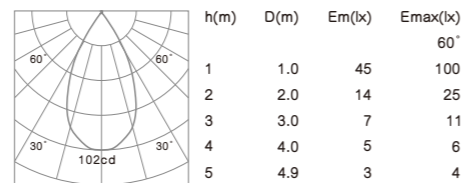

R6831 1W 90lm With LED Driver 3V-250mA 230V-50Hz

NW
0,04kg