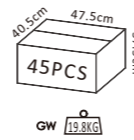

- •Housing and Mounting ring: Cast aluminum with anti-rust powder coating process.
- •Light source: COB LED with a high efficiency reflector of optical.
- •Driver with waterproof box.