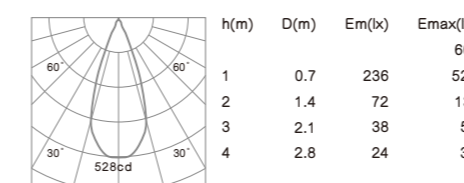

R6319 6W 360lm
With LED Driver 36V-135mA
230V-50Hz

NW
0.36kg

R6319 10W 623lm
With LED Driver 36V-250mA
230V-50Hz