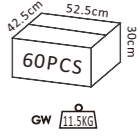

- •Luminaire housing: Pure aluminum.
- •Light source: COB LED with a diffuser of optical.