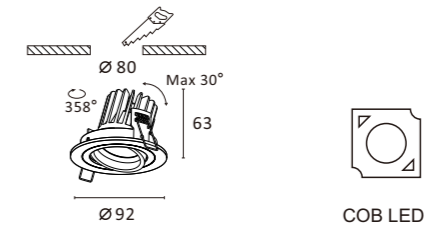

COB LED **CRI≥80** **IP44** **CE** **RoHS**
Mounting frame color: White Silver Black
Color temperature: 2700K 3000K 4000K
Beam angle: 24° 36° 60°

Driver gear for LED:
Non-Dimmable
1-10V Dimmable
DALI Dimmable
Triac Dimmable

- •Housing: Pure aluminum.
- •The spot light tilts to a maximum of 0°-30° onto the vertical plane and rotates by 358° onto the horizontal plane.
- •Light source: COB LED with a lens of optical.

R6190 6W 703lm
With LED Driver 36V-135mA
230V-50Hz