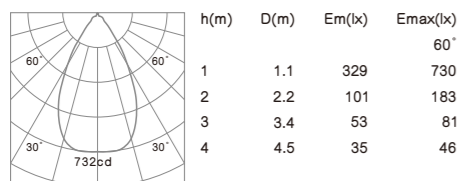

E6022 10W 1020lm
With LED Driver 36V-250mA
230V-50Hz

NW
0.30kg