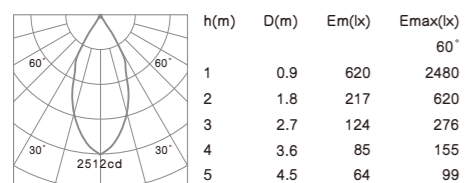

R6092 25W 2000lm
With LED Driver 36V-600mA
230V-50Hz

NW
1.01kg