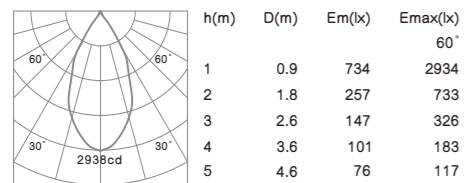

R6325 25W 2300lm
With LED Driver 36V-600mA
230V-50Hz

NW
1.51kg