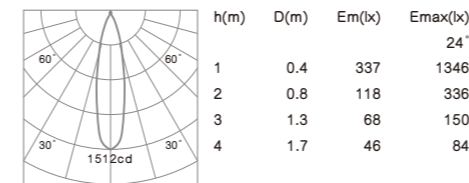

R6282 6W 450lm
With LED Driver 36V-135mA
230V-50Hz

NW
0.46kg