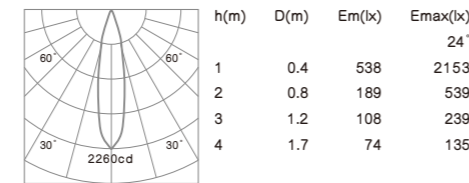

R6140 10W 800lm
With LED Driver 36V-250mA
230V-50Hz

NW
0.42kg