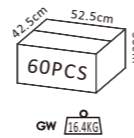

ROSU

COB LED CRI≥80 IP44 CE RoHS
Mounting frame color: White Silver Black
Color temperature: 2700K 3000K 4000K
Beam angle: 24° 36° 60°

Driver gear for LED:
Non-Dimmable
1-10V Dimmable
DALI Dimmable
Triac Dimmable

- •Housing: Cast aluminum.
- •Light source: COB LED with a lens of optical.

R6314 6W 703lm
With LED Driver 36V-135mA
230V-50Hz

NW
0.24kg

R6314 10W 1199lm
With LED Driver 36V-250mA
230V-50Hz

NW
0.24kg

ROSU

COB LED CRI≥80 IP44 CE RoHS
Mounting frame color: White Silver Black
Color temperature: 2700K 3000K 4000K
Beam angle: 24° 36° 60°

Driver gear for LED:
Non-Dimmable
1-10V Dimmable
DALI Dimmable
Triac Dimmable

- •Housing: Cast aluminum.
- •The down light tilts to a maximum of 0°-30° onto the vertical plane.
- •Light source: COB LED with a lens of optical.

R6259 6W 703lm
With LED Driver 36V-135mA
230V-50Hz

NW
0.22kg

R6259 10W 1199lm
With LED Driver 36V-250mA
230V-50Hz

NW
0.22kg