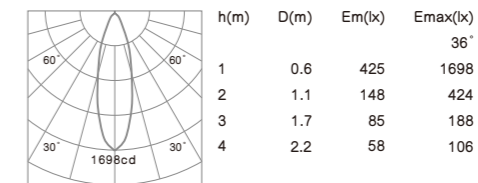

ROSU

COB LED **CRI≥80** **IP44** **CE** **RoHS**
Mounting frame color: White Silver Black
Color temperature: 2700K 3000K 4000K
Beam angle: 24° 36° 60°

Driver gear for LED:
Non-Dimmable
1-10V Dimmable
DALI Dimmable
Triac Dimmable

- •Housing: Cast aluminum.
- •The down light tilts to a maximum of 0°-30° onto the vertical plane.
- •Light source: COB LED with a lens of optical.

R6249 6W 703lm
With LED Driver 36V-135mA
230V-50Hz

NW
0.23kg

R6249 10W 1199lm
With LED Driver 36V-250mA
230V-50Hz

NW
0.23kg

ROSU

COB LED **CRI≥80** **IP44** **CE** **RoHS**
Mounting frame color: White Silver Black
Color temperature: 2700K 3000K 4000K
Beam angle: 24° 36° 60°

Driver gear for LED:
Non-Dimmable
1-10V Dimmable
DALI Dimmable
Triac Dimmable

- •Housing: Pure aluminum.
- •The spot light tilts to a maximum of 0°-30° onto the vertical plane and rotates by 358° onto the horizontal plane.
- •Light source: COB LED with a lens of optical.

R6190 6W 703lm
With LED Driver 36V-135mA
230V-50Hz

NW
0.36kg

R6190 10W 1199lm
With LED Driver 36V-250mA
230V-50Hz

NW
0.36kg