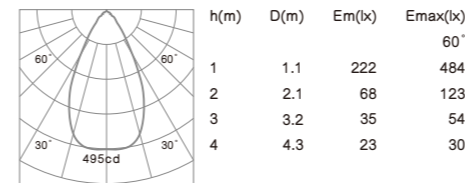

R6161 3x6W 2100lm
With LED Driver 36V-135mA
230V-50Hz

NW
1.33kg