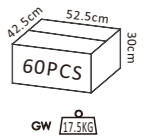

ROSU

COB LED CRI≥80 IP44 CE RoHS
Mounting frame color: White Silver Black
Color temperature: 2700K 3000K 4000K
Beam angle: 24° 36° 60°

Driver gear for LED:
Non-Dimmable
1-10V Dimmable
DALI Dimmable
Triac Dimmable

- •Housing: Cast aluminum.
- •Light source: COB LED with a lens of optical.

R6324 6W 707lm
With LED Driver 36V-135mA
230V-50Hz

NW
0.26kg

R6324 10W 1227lm
With LED Driver 36V-250mA
230V-50Hz

NW
0.26kg

ROSU

COB LED CRI≥80 IP44 CE RoHS
Mounting frame color: White Silver Black
Color temperature: 2700K 3000K 4000K
Beam angle: 24° 36° 60°

Driver gear for LED:
Non-Dimmable
1-10V Dimmable
DALI Dimmable
Triac Dimmable

- •Housing: Cast aluminum.
- •The down light tilts to a maximum of 0°-30° onto the vertical plane.
- •Light source: COB LED with a lens of optical.

R6118 6W 682lm
With LED Driver 36V-135mA
230V-50Hz

NW
0.26kg

R6118 10W 1198lm
With LED Driver 36V-250mA
230V-50Hz

NW
0.26kg