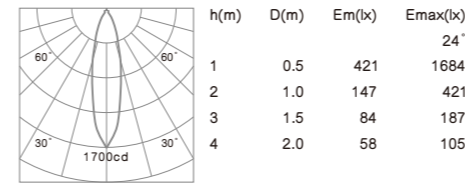

R6161 3x6W 2100lm
With LED Driver 36V-135mA
230V-50Hz

NW
1.33kg