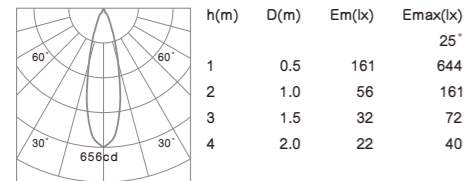

R6017 3W 230lm
With LED Driver 9V-350mA
230V-50Hz

NW
0.10kg