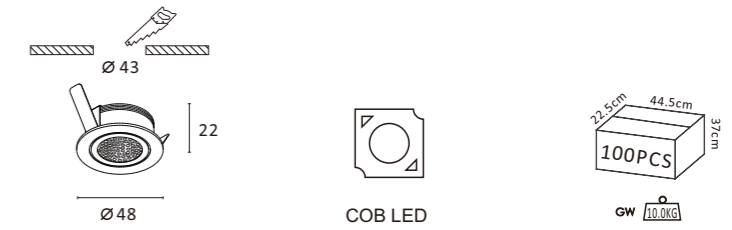

R6011 3W 230lm
With LED Driver 9V-350mA
230V-50Hz

NW
0.08kg

	h(m)	D(m)	Em(lx)	E_{max}(lx)
				25°
1	0.5	236	942	
2	0.9	83	236	
3	1.4	47	105	
4	1.8	32	59	

	h(m)	D(m)	Em(lx)	E_{max}(lx)
				40°
1	0.7	98	392	
2	1.5	34	98	
3	2.2	20	44	
4	2.9	14	25