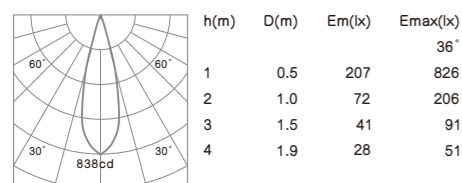

R6334 6W 197lm
With LED Driver 36V-135mA
230V-50Hz

NW
0.36kg

R6334 10W 355lm
With LED Driver 36V-250mA
230V-50Hz