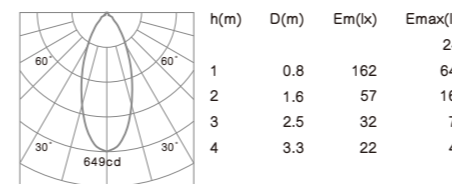

R6864 6W 538lm
With LED Driver 36V-135mA
230V-50Hz

NW
0.32kg