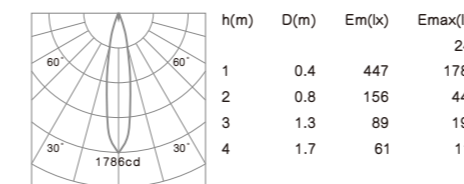

R6319 6W 360lm
With LED Driver 36V-135mA
230V-50Hz

NW
0.36kg

R6319 10W 623lm
With LED Driver 36V-250mA
230V-50Hz