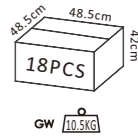

Driver gear for LED: Non-Dimmable
1-10V Dimmable
DALI Dimmable
Triac Dimmable

- •Housing and mounting ring: Cast aluminum.
- •Light source: COB LED with a high efficiency reflector of optical.
- •Darklight reflector: Aluminum satin-matt anodised.
- •The light can be compatible with emergency battery.