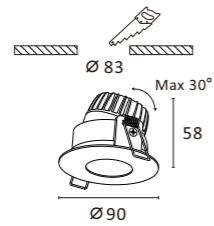

- •Housing and Mounting ring: Cast aluminum with anti-rust powder coating process.
- •Light source: COB LED with a high efficiency reflector of optical.
- •Driver with waterproof box.