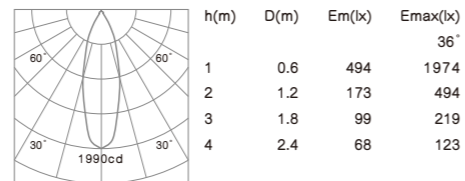

E6022 10W 1020lm
With LED Driver 36V-250mA
230V-50Hz

NW
0.30kg