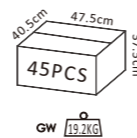

WATA

COB LED CRI≥80 IP65 CE RoHS
Mounting frame color: White Silver Black
Color temperature: 2700K 3000K 4000K
Beam angle: 24° 36° 60°

- •Housing and Mounting ring: Cast aluminum with anti-rust powder coating process.
- •Light source: COB LED with a high efficiency reflector of optical.
- •Driver with waterproof box.

E6022 10W 1020lm
With LED Driver 36V-250mA
230V-50Hz

NW
0.30kg

WATA

COB LED CRI≥80 IP65 CE RoHS
Mounting frame color: White Silver Black
Color temperature: 2700K 3000K 4000K
Beam angle: 24° 36° 60°

- •Housing and Mounting ring: Cast aluminum with anti-rust powder coating process.
- •Light source: COB LED with a high efficiency reflector of optical.
- •Driver with waterproof box.

E6023 10W 740lm
With LED Driver 36V-250mA
230V-50Hz

NW
0.31kg