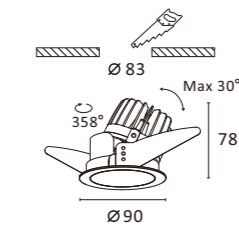

- •Housing and mounting ring: Cast aluminum.
- •The spot light tilts to a maximum of 0°-30° onto the vertical plane and rotates by 358° onto the horizontal plane.
- •Light source: COB LED with a lens of optical.
- •Reflector: Plastic electroplated, black or champagne gold.
- •The light can be compatible with emergency battery.