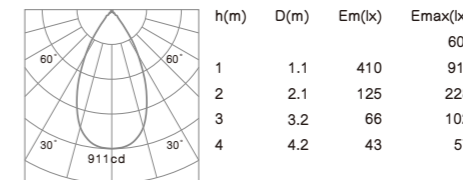

R6866 10W 1198lm
With LED Driver 36V-250mA
230V-50Hz

NW
0.25kg