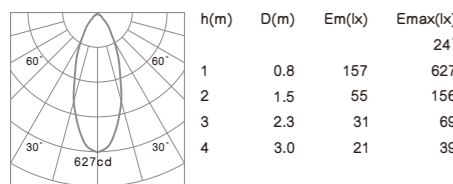

R6865 6W 574lm
With LED Driver 36V-135mA
230V-50Hz

NW
0.29kg