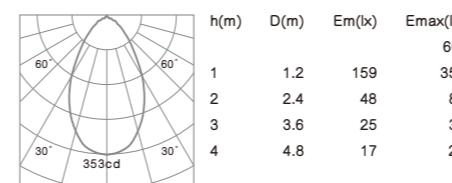

R6864 6W 538lm
With LED Driver 36V-135mA
230V-50Hz

NW
0.32kg