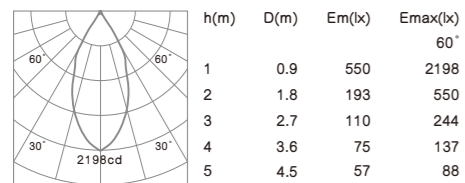

TINA M

R6092 20W 1800lm
With LED Driver 36V-500mA
230V-50Hz

NW
1.01kg