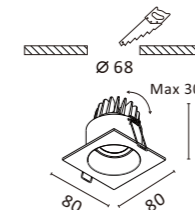

- •Housing: Cast aluminum.
- •The down light tilts to a maximum of 0°-30° onto the vertical plane.
- •Light source: COB LED with a lens of optical.