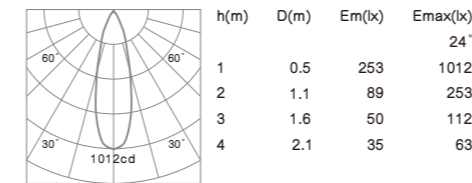

R6821 5W 428lm
With LED Driver 9V-350mA
230V-50Hz

NW
0.21kg