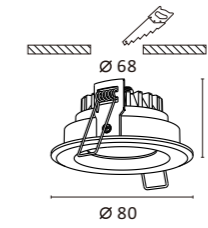

- •Housing and mounting ring: Cast aluminum with anti-rust powder coating process.
- •Light source: COB LED with a lens of optical.
- •Driver with waterproof box.