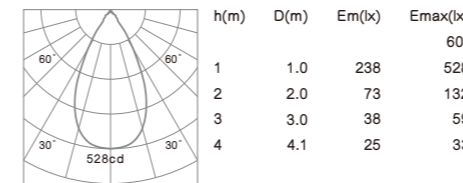

R6118 6W 682lm
With LED Driver 36V-135mA
230V-50Hz

NW
0.26kg