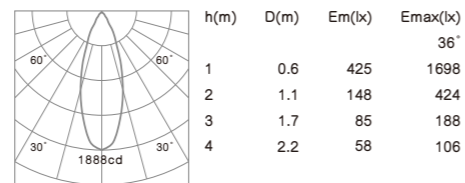

R6141 2x10W 2400lm
With LED Driver 36V-250mA
230V-50Hz

NW
1.33kg