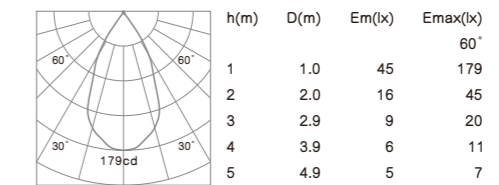

STAR

R6831 3W 180lm With LED Driver 3V-350mA 230V-50Hz

NW
0,04kg