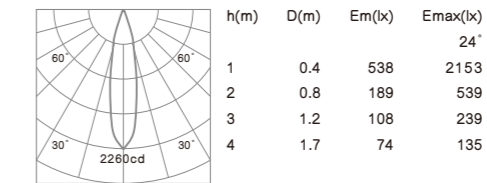

R6282 10W 800lm
With LED Driver 36V-250mA
230V-50Hz

NW
11.5kg