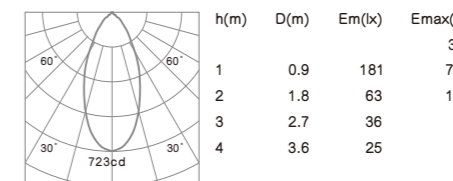

R6864 10W 941lm
With LED Driver 36V-250mA
230V-50Hz

NW
0.32kg