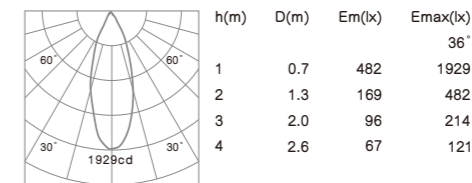

R6118 10W 1198lm
With LED Driver 36V-250mA
230V-50Hz

NW
0.26kg