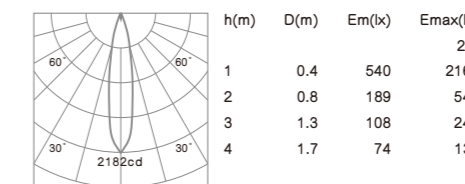

PODO

COB LED	CRI≥80	IP20	CE	RoHS
Mounting frame color:	White	Silver	Black	
Color temperature:	2700K	3000K	4000K	
Beam angle:	24°	36°		

Driver gear for LED:

- Non-Dimmable
- 1-10V Dimmable
- DALI Dimmable
- Triac Dimmable

- •Housing and mounting ring: Cast aluminum.
- •The spot light tilts to a maximum of 0°-30° onto the vertical plane and rotates by 358° onto the horizontal plane.
- •Light source: COB LED with a lens of optical.
- •Anti-dazzle ring: Aluminum black.
- •The light can be compatible with emergency battery.

R6334 6W 197lm
With LED Driver 36V-135mA
230V-50Hz

NW
0.36kg

R6334 10W 355lm
With LED Driver 36V-250mA
230V-50Hz

NW
0.36kg

PODO

COB LED	CRI≥80	IP20	CE	RoHS
Mounting frame color:	White	Silver	Black	
Color temperature:	2700K	3000K	4000K	
Beam angle:	24°	36°	60°	

Driver gear for LED:

- Non-Dimmable
- 1-10V Dimmable
- DALI Dimmable
- Triac Dimmable

- •Housing and mounting ring: Cast aluminum.
- •The spot light tilts to a maximum of 0°-30° onto the vertical plane and rotates by 358° onto the horizontal plane.
- •Light source: COB LED with a lens or a high efficiency reflector of optical.
- •Anti-dazzle ring: Aluminum black.

R6319 6W 360lm
With LED Driver 36V-135mA
230V-50Hz

NW
0.36kg

R6319 10W 623lm
With LED Driver 36V-250mA
230V-50Hz

NW
0.36kg