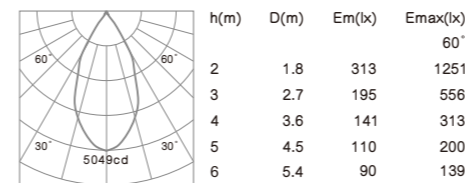

R6325 40W 3700lm
With LED Driver 36V-1050mA
230V-50Hz

NW
1.51kg