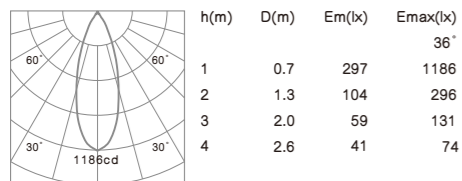

R6867 6W 682lm
With LED Driver 36V-135mA
230V-50Hz

NW
0.24kg