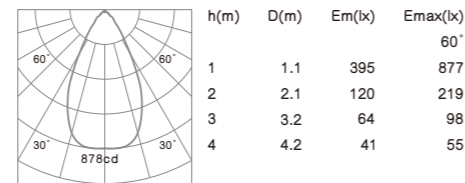

ROSU

COB LED **CRI≥80** **IP44** **CE** **RoHS**
Mounting frame color: White Silver Black
Color temperature: 2700K 3000K 4000K
Beam angle: 24° 36° 60°

Driver gear for LED:
Non-Dimmable
1-10V Dimmable
DALI Dimmable
Triac Dimmable

- •Housing: Cast aluminum.
- •The down light tilts to a maximum of 0°-30° onto the vertical plane.
- •Light source: COB LED with a lens of optical.

R6249 6W 703lm
With LED Driver 36V-135mA
230V-50Hz

NW
0.23kg

R6249 10W 1199lm
With LED Driver 36V-250mA
230V-50Hz

NW
0.23kg

ROSU

COB LED **CRI≥80** **IP44** **CE** **RoHS**
Mounting frame color: White Silver Black
Color temperature: 2700K 3000K 4000K
Beam angle: 24° 36° 60°

Driver gear for LED:
Non-Dimmable
1-10V Dimmable
DALI Dimmable
Triac Dimmable

- •Housing: Pure aluminum.
- •The spot light tilts to a maximum of 0°-30° onto the vertical plane and rotates by 358° onto the horizontal plane.
- •Light source: COB LED with a lens of optical.

R6190 6W 703lm
With LED Driver 36V-135mA
230V-50Hz

NW
0.36kg

R6190 10W 1199lm
With LED Driver 36V-250mA
230V-50Hz

NW
0.36kg