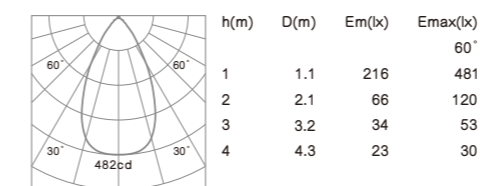

R6256 6W 703lm
With LED Driver 36V-135mA
230V-50Hz

NW
0.24kg