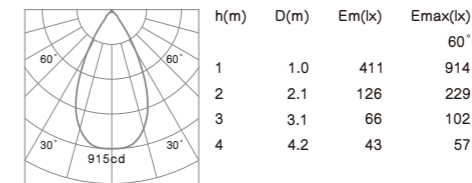

R6118 10W 1198lm
With LED Driver 36V-250mA
230V-50Hz

NW
0.26kg