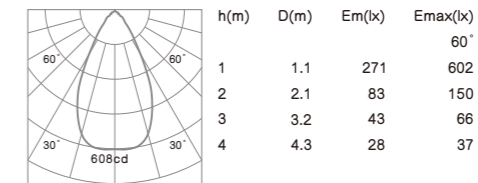

ROSU

COB LED **CRI≥80** **IP44** **CE** **RoHS**
Mounting frame color: White Silver Black
Color temperature: 2700K 3000K 4000K
Beam angle: 24° 36° 60°

Driver gear for LED:
Non-Dimmable
1-10V Dimmable
DALI Dimmable
Triac Dimmable

- •Housing: Cast aluminum.
- •The down light tilts to a maximum of 0°-30° onto the vertical plane.
- •Light source: COB LED with a lens of optical.

R6249 6W 703lm
With LED Driver 36V-135mA
230V-50Hz

NW
0.23kg

R6249 10W 1199lm
With LED Driver 36V-250mA
230V-50Hz

NW
0.23kg

ROSU

COB LED **CRI≥80** **IP44** **CE** **RoHS**
Mounting frame color: White Silver Black
Color temperature: 2700K 3000K 4000K
Beam angle: 24° 36° 60°

Driver gear for LED:
Non-Dimmable
1-10V Dimmable
DALI Dimmable
Triac Dimmable

- •Housing: Pure aluminum.
- •The spot light tilts to a maximum of 0°-30° onto the vertical plane and rotates by 358° onto the horizontal plane.
- •Light source: COB LED with a lens of optical.

R6190 6W 703lm
With LED Driver 36V-135mA
230V-50Hz

NW
0.36kg

R6190 10W 1199lm
With LED Driver 36V-250mA
230V-50Hz

NW
0.36kg