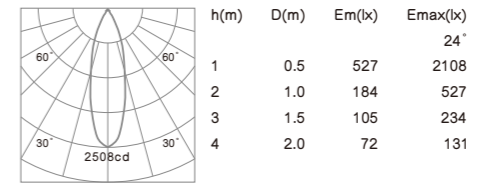

R6161 3x10W 3600lm
With LED Driver 36V-250mA
230V-50Hz

NW
1.33kg