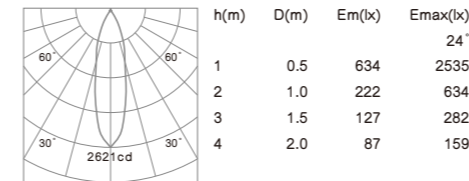

E6025 10W 1009lm
With LED Driver 36V-250mA
230V-50Hz

NW
0.34kg