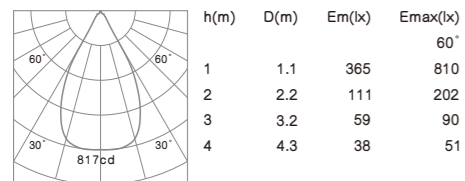

E6024 10W 720lm
With LED Driver 36V-250mA
230V-50Hz

NW
0.31kg