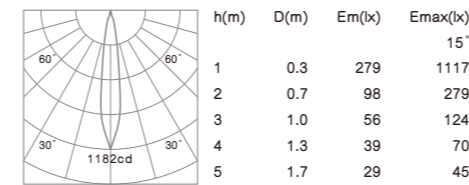

•Housing and mounting ring: Pure aluminum.
•Light source: SMD LED with a lens of optical.

R6830 1W 100lm
With LED Driver 3V-250mA
230V-50Hz

NW
0.03kg