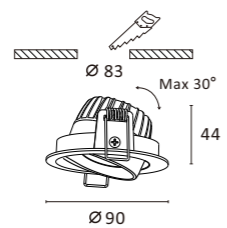

- •Housing and Mounting ring: Cast aluminum with anti-rust powder coating process.
- •Light source: COB LED with a high efficiency reflector of optical.
- •Driver with waterproof box.