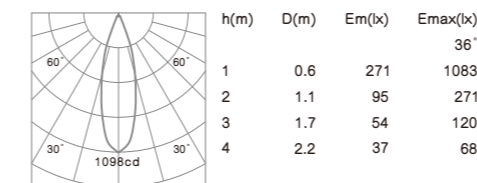

R6282 10W 800lm
With LED Driver 36V-250mA
230V-50Hz

NW
11.5kg