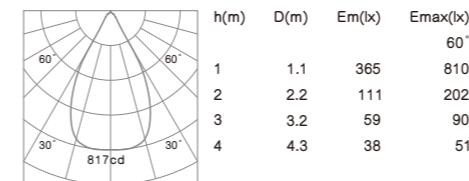

E6025 10W 1009lm
With LED Driver 36V-250mA
230V-50Hz

NW
0.34kg