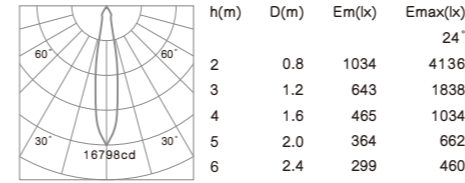

R6325 40W 3700lm
With LED Driver 36V-1050mA
230V-50Hz

NW
1.51kg