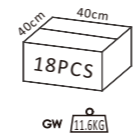

Driver gear for LED: Non-Dimmable
1-10V Dimmable
DALI Dimmable
Triac Dimmable

- •Housing and mounting ring: Cast aluminum.
- •The spot light tilts to a maximum of 0°-30° onto the vertical plane and rotates by 358° onto the horizontal plane.
- •Light source: COB LED with a lens of optical.
- •Reflector: Aluminum bright anodised.
- •The light can be compatible with emergency battery.