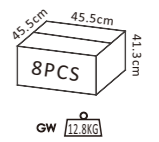

- •Housing and mounting ring: Cast aluminum.
- •Light source: COB LED with a high efficiency reflector of optical.
- •Darklight reflector: Aluminum satin-matt anodised.
- •The light can be compatible with emergency battery.