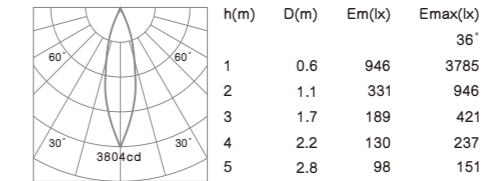

R6218 15W 1300lm
With LED Driver 36V-350mA
230V-50Hz

NW
0,44kg