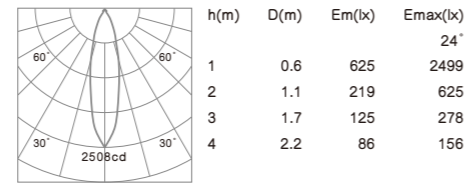

ROSU

COB LED **CRI≥80** **IP44** **CE** **RoHS**
Mounting frame color: White Silver Black
Color temperature: 2700K 3000K 4000K
Beam angle: 24° 36° 60°

Driver gear for LED:
Non-Dimmable
1-10V Dimmable
DALI Dimmable
Triac Dimmable

- •Housing: Cast aluminum.
- •The down light tilts to a maximum of 0°-30° onto the vertical plane.
- •Light source: COB LED with a lens of optical.

R6249 6W 703lm
With LED Driver 36V-135mA
230V-50Hz

NW
0.23kg

R6249 10W 1199lm
With LED Driver 36V-250mA
230V-50Hz

NW
0.23kg

ROSU

COB LED **CRI≥80** **IP44** **CE** **RoHS**
Mounting frame color: White Silver Black
Color temperature: 2700K 3000K 4000K
Beam angle: 24° 36° 60°

Driver gear for LED:
Non-Dimmable
1-10V Dimmable
DALI Dimmable
Triac Dimmable

- •Housing: Pure aluminum.
- •The spot light tilts to a maximum of 0°-30° onto the vertical plane and rotates by 358° onto the horizontal plane.
- •Light source: COB LED with a lens of optical.

R6190 6W 703lm
With LED Driver 36V-135mA
230V-50Hz

NW
0.36kg

R6190 10W 1199lm
With LED Driver 36V-250mA
230V-50Hz

NW
0.36kg