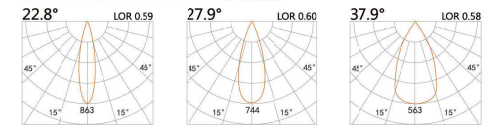

LYE-0071

LED Power 8W
Colour Temp 2700/3000K
4000/5000K
Luminous 695lm
742lm

LIGHT DISTRIBUTION For 3000k

LYE-0071G

LED Power 8W
Colour Temp 2700/3000K
4000/5000K
Luminous 695lm
742lm

LIGHT DISTRIBUTION For 3000k