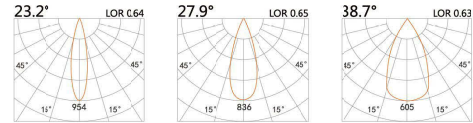

LIGHT DISTRIBUTION For 3000k