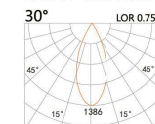

LIGHT DISTRIBUTION For 3000k

LWE-9181B

LED Power	Colour Temp	Luminous
9W	2700/3000K 4000/5000K	1022lm 1022lm

LIGHT DISTRIBUTION For 3000k

LWE-9331B

LED Power	Colour Temp	Luminous
12.6W	2700/3000K 4000/5000K	1314lm 1314lm

LIGHT DISTRIBUTION For 3000k

DC LED
DC24V Track-Linner Light

Oorbit-showcase

LWE-9211B

LED Power	Colour Temp	Luminous
2W	2700/3000K 4000/5000K	230lm 258lm

LIGHT DISTRIBUTION For 3000k

LWE-9221B

LED Power	Colour Temp	Luminous
4W	2700/3000K 4000/5000K	460lm 916lm

LIGHT DISTRIBUTION For 3000k

LWE-9231B

LED Power	Colour Temp	Luminous
8W	2700/3000K 4000/5000K	920lm 1832lm

LIGHT DISTRIBUTION For 3000k

IP20

3
Year

DC LED
DC24V Track -Linner Light

Oorbit-showcase