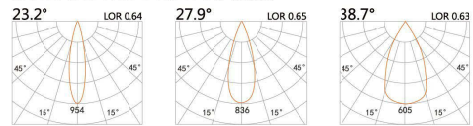

LIGHT DISTRIBUTION For 3000k