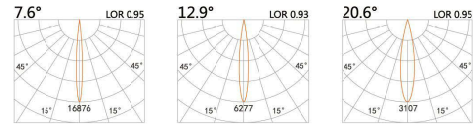

Nat

69(Cut out)

LWE-9291A

LED Power	Colour Temp	Luminous
2W	2700/3000K	128lm
	4000/5000K	128lm

LIGHT DISTRIBUTION For 3000k

72x33(Cut out)

LWE-9302A

LED Power	Colour Temp	Luminous
2W	2700/3000K	128lm
	4000/5000K	128lm

LIGHT DISTRIBUTION For 3000k

69(Cut out)

LWE-9301A

LED Power	Colour Temp	Luminous
2W	2700/3000K	128lm
	4000/5000K	128lm

LIGHT DISTRIBUTION For 3000k

DC LED
SURFACE WALL LIGHT

Nebula

LWE-9306A

LED Power	Colour Temp	Luminous
6W	2700/3000K	828lm
	4000/5000K	828lm

LIGHT DISTRIBUTION For 3000k

Reference 1

x 11
ATW100

Reference 2

x 5
ATW100

Reference 3

x 14
ATW100