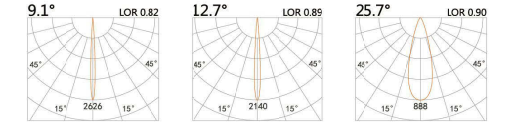

LIGHT DISTRIBUTION For 3000k

LWE-9121A

LED Power	Colour Temp	Luminous
4.5W	2700/3000K 4000/5000K	511lm 511lm

LIGHT DISTRIBUTION For 3000k

LWE-9311A

LED Power	Colour Temp	Luminous
30W	2700/3000K 4000/5000K	657lm 657lm

LIGHT DISTRIBUTION For 3000k

DC LED
Jewelry Light

Oribit

Tilt

IP20

LWE-9131A

LED Power	Colour Temp	Luminous
2.1W	2700/3000K 4000/5000K	141lm 100lm

LIGHT DISTRIBUTION For 3000k