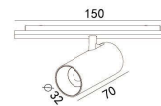

LWE-9201B

LED Power	Colour Temp	Luminous
6.3W	2700/3000K 4000/5000K	657lm 657lm

LIGHT DISTRIBUTION For 3000k

DC LED
DC24V Track -Spot Light

Oorbit-showcase Double head

LWE-9151B

LED Power	Colour Temp	Luminous
4.2W	2700/3000K 4000/5000K	284lm 200lm