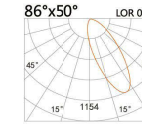

LIGHT DISTRIBUTION For 3000k

LWE-9193A

LED Power	Colour Temp	Luminous
18W	2700/3000K	828lm
	4000/5000K	828lm

LIGHT DISTRIBUTION For 3000k

151x151 (Cut out)

LWE-9192A

LED Power	Colour Temp	Luminous
8W	2700/3000K	829lm
	4000/5000K	829lm