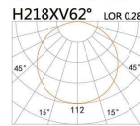

LIGHT DISTRIBUTION For 3000k