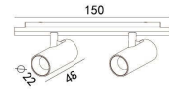

LWE-9201B

LED Power	Colour Temp	Luminous
6.3W	2700/3000K 4000/5000K	657lm 657lm

LIGHT DISTRIBUTION For 3000k

DC LED
DC24V Track -Spot Light

Oorbit-showcase Double head

LWE-9151B

LED Power	Colour Temp	Luminous
4.2W	2700/3000K 4000/5000K	284lm 200lm