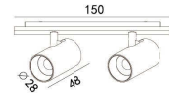

LIGHT DISTRIBUTION For 3000k