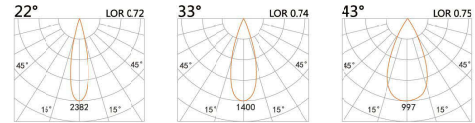

LIGHT DISTRIBUTION For 3000k