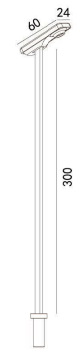

LIGHT DISTRIBUTION For 3000k