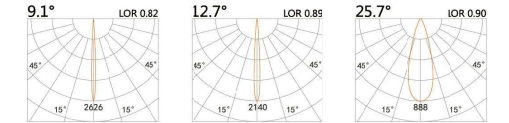

77x77(Cut out)

LWL-078

LED Power	Colour Temp	Luminous
2.1W	2700/3000K	128lm
	4000/5000K	167lm

LIGHT DISTRIBUTION For 3000k

29x56(Cut out)

LWL-9071A

LED Power	Colour Temp	Luminous
2.1W	2700/3000K	128lm
	4000/5000K	167lm

LIGHT DISTRIBUTION For 3000k

DIY-2

Ward

LWE-9081A

LED Power	Colour Temp	Luminous
7W	2700/3000K 4000/5000K	657lm 710lm

LIGHT DISTRIBUTION For 3000k

LWE-9101A

LED Power	Colour Temp	Luminous
4W	2700/3000K 4000/5000K	346lm 372lm

LIGHT DISTRIBUTION For 3000k

LWE-9082A

LED Power	Colour Temp	Luminous
13W	2700/3000K 4000/5000K	1314lm 1420lm

LIGHT DISTRIBUTION For 3000k

DC24V SYSTEM

Oribit-showcase

DC LED
DC24V Track -Spot Light

Oribit-showcase

LWE-9141B

LED Power	Colour Temp	Luminous
2.1W	2700/3000K 4000/5000K	142lm 100lm

LIGHT DISTRIBUTION For 3000k

LWE-9171B

LED Power	Colour Temp	Luminous
4.5W	2700/3000K 4000/5000K	511lm 511lm

LIGHT DISTRIBUTION For 3000k