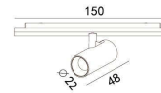

LIGHT DISTRIBUTION For 3000k

LWE-9082A

LED Power	Colour Temp	Luminous
13W	2700/3000K 4000/5000K	1314lm 1420lm

LIGHT DISTRIBUTION For 3000k

DC24V SYSTEM

Oribit-showcase

DC LED
DC24V Track -Spot Light

Oribit-showcase