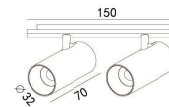

LIGHT DISTRIBUTION For 3000k