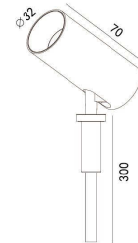

LIGHT DISTRIBUTION For 3000k