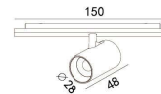

LIGHT DISTRIBUTION For 3000k