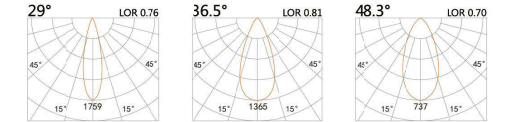

LWE-9161A

LED Power	Colour Temp	Luminous
4.5W	2700/3000K 4000/5000K	511lm 511lm

LIGHT DISTRIBUTION For 3000k

LWE-9321A

LED Power	Colour Temp	Luminous
30W	2700/3000K 4000/5000K	657lm 657lm

LIGHT DISTRIBUTION For 3000k

Star

LYE-0030

LED Power	Colour Temp	Luminous
4W	2700/3000K 4000/5000K	346lm 372lm

LIGHT DISTRIBUTION For 3000k

LYE-0030G

LED Power	Colour Temp	Luminous
4W	2700/3000K 4000/5000K	346lm 372lm

LIGHT DISTRIBUTION For 3000k