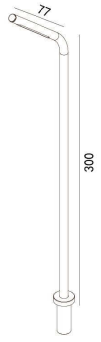

LDE-001B

LED Power	Colour Temp	Luminous
4W	2700/3000K 4000/5000K	438lm 570lm

LIGHT DISTRIBUTION For 3000k

LWE-9011B

LED Power	Colour Temp	Luminous
2.1W	2700/3000K 4000/5000K	146lm 190lm

LIGHT DISTRIBUTION For 3000k