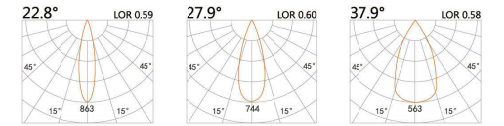

Star

LYE-0070

LED Power 8W
Colour Temp 2700/3000K
4000/5000K
Luminous 695lm
742lm

LIGHT DISTRIBUTION For 3000k

LYE-0070G

LED Power 8W
Colour Temp 2700/3000K
4000/5000K
Luminous 695lm
742lm

LIGHT DISTRIBUTION For 3000k