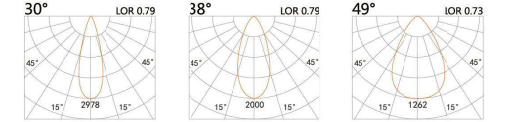

LWE-9141B

LED Power	Colour Temp	Luminous
2.1W	2700/3000K 4000/5000K	142lm 100lm

LIGHT DISTRIBUTION For 3000k

LWE-9171B

LED Power	Colour Temp	Luminous
4.5W	2700/3000K 4000/5000K	511lm 511lm

LIGHT DISTRIBUTION For 3000k

LWE-9201B

LED Power	Colour Temp	Luminous
6.3W	2700/3000K 4000/5000K	657lm 657lm

LIGHT DISTRIBUTION For 3000k

DC LED
DC24V Track -Spot Light

Oorbit-showcase Double head

LWE-9151B

LED Power	Colour Temp	Luminous
4.2W	2700/3000K 4000/5000K	284lm 200lm

LIGHT DISTRIBUTION For 3000k

LWE-9181B

LED Power	Colour Temp	Luminous
9W	2700/3000K 4000/5000K	1022lm 1022lm

LIGHT DISTRIBUTION For 3000k

LWE-9331B

LED Power	Colour Temp	Luminous
12.6W	2700/3000K 4000/5000K	1314lm 1314lm