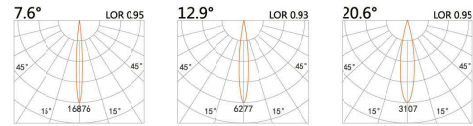

LIGHT DISTRIBUTION For 3000k

LWE-9303A

LED Power	Colour Temp	Luminous
9W	2700/3000K 4000/5000K	828lm 828lm

LIGHT DISTRIBUTION For 3000k

LWE-9051A

LED Power	Colour Temp	Luminous
2W	2700/3000K 4000/5000K	128lm 128lm