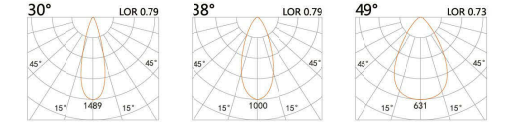

LIGHT DISTRIBUTION For 3000k