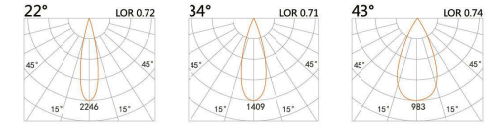

LIGHT DISTRIBUTION For 3000k