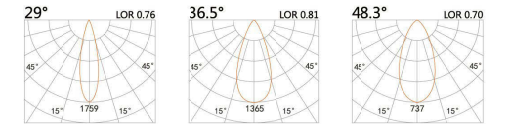

LIGHT DISTRIBUTION For 3000k