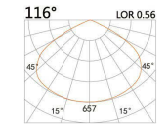

HTE-9261B

LED Power	Colour Temp	Luminous
18W	2700/3000K 4000/5000K	2064lm 2214lm

LIGHT DISTRIBUTION For 3000k