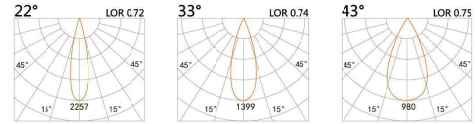

LIGHT DISTRIBUTION For 3000k