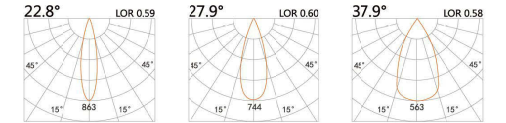

LIGHT DISTRIBUTION For 3000k