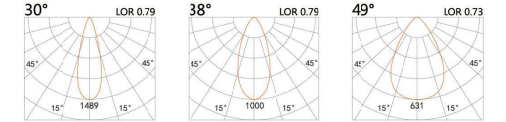

LDE-001B

LED Power	Colour Temp	Luminous
4W	2700/3000K 4000/5000K	438lm 570lm

LIGHT DISTRIBUTION For 3000k

LWE-9011B

LED Power	Colour Temp	Luminous
2.1W	2700/3000K 4000/5000K	146lm 190lm

LIGHT DISTRIBUTION For 3000k

LIGHT DISTRIBUTION For 3000k

LWE-9121A

LED Power	Colour Temp	Luminous
4.5W	2700/3000K 4000/5000K	511lm 511lm

LIGHT DISTRIBUTION For 3000k

LWE-9311A

LED Power	Colour Temp	Luminous
30W	2700/3000K 4000/5000K	657lm 657lm