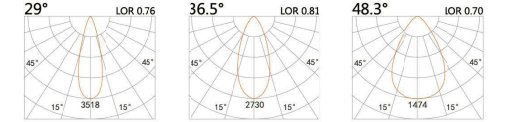

LIGHT DISTRIBUTION For 3000k