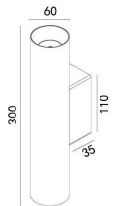

LIGHT DISTRIBUTION For 3000k