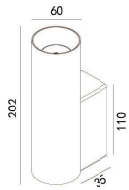

DIY-2

Ward

LWE-9081A

LED Power	Colour Temp	Luminous
7W	2700/3000K 4000/5000K	657lm 710lm

LIGHT DISTRIBUTION For 3000k

LWE-9101A

LED Power	Colour Temp	Luminous
4W	2700/3000K 4000/5000K	346lm 372lm

LIGHT DISTRIBUTION For 3000k

LWE-9082A

LED Power	Colour Temp	Luminous
13W	2700/3000K 4000/5000K	1314lm 1420lm

LIGHT DISTRIBUTION For 3000k