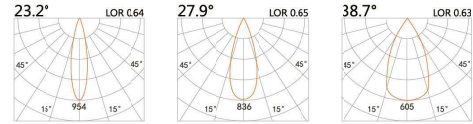

AC LED
SURFACE CEILING MOUNT

Star

Wood & Concrete Ceiling

LYE-0080

LED Power 8W
Colour Temp 2700/3000K
4000/5000K
Luminous 695lm
742lm

LIGHT DISTRIBUTION For 3000k

LYE-0080G

LED Power 8W
Colour Temp 2700/3000K
4000/5000K
Luminous 695lm
742lm