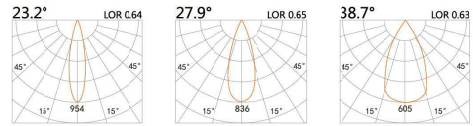

LIGHT DISTRIBUTION For 3000k