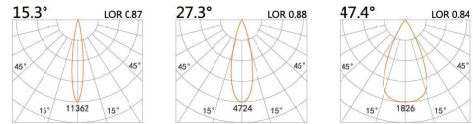

LIGHT DISTRIBUTION For 3000k