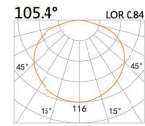

LWE-9161A

LED Power	Colour Temp	Luminous
4.5W	2700/3000K 4000/5000K	511lm 511lm

LIGHT DISTRIBUTION For 3000k

LWE-9321A

LED Power	Colour Temp	Luminous
30W	2700/3000K 4000/5000K	657lm 657lm

LIGHT DISTRIBUTION For 3000k

Star

LYE-0030

LED Power	Colour Temp	Luminous
4W	2700/3000K 4000/5000K	346lm 372lm

LIGHT DISTRIBUTION For 3000k

LYE-0030G

LED Power	Colour Temp	Luminous
4W	2700/3000K 4000/5000K	346lm 372lm

LIGHT DISTRIBUTION For 3000k