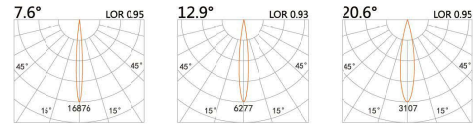

LED Power	Colour Temp	Luminous
9W	2700/3000K 4000/5000K	828lm 828lm

LIGHT DISTRIBUTION For 3000k

LWE-9051A

LED Power	Colour Temp	Luminous
2W	2700/3000K 4000/5000K	128lm 128lm

LIGHT DISTRIBUTION For 3000k

LWE-9304A