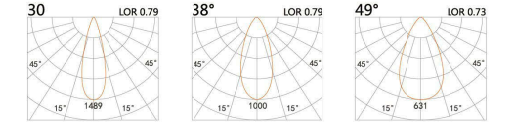

LWE-9141B

LED Power	Colour Temp	Luminous
2.1W	2700/3000K 4000/5000K	142lm 100lm

LIGHT DISTRIBUTION For 3000k

LWE-9171B

LED Power	Colour Temp	Luminous
4.5W	2700/3000K 4000/5000K	511lm 511lm

LIGHT DISTRIBUTION For 3000k