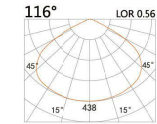

LIGHT DISTRIBUTION For 3000k

LWE-9231B

LED Power	Colour Temp	Luminous
8W	2700/3000K 4000/5000K	920lm 1832lm

LIGHT DISTRIBUTION For 3000k

IP20

3
Year

DC LED
DC24V Track -Linner Light

Oorbit-showcase

HTE-9241B

LED Power	Colour Temp	Luminous
6W	2700/3000K 4000/5000K	688lm 738lm

LIGHT DISTRIBUTION For 3000k

HTE-9251B

LED Power	Colour Temp	Luminous
12W	2700/3000K 4000/5000K	1376lm 1476lm

LIGHT DISTRIBUTION For 3000k