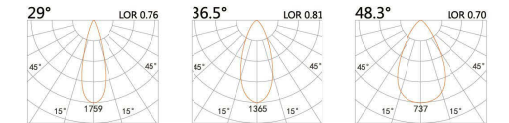

LIGHT DISTRIBUTION For 3000k