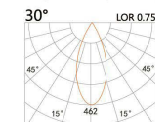

LWE-9211B

LED Power	Colour Temp	Luminous
2W	2700/3000K 4000/5000K	230lm 258lm

LIGHT DISTRIBUTION For 3000k