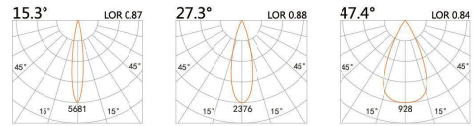

77x77(Cut out)

LWL-078

LED Power	Colour Temp	Luminous
2.1W	2700/3000K	128lm
	4000/5000K	167lm

LIGHT DISTRIBUTION For 3000k

29x56(Cut out)

LWL-9071A

LED Power	Colour Temp	Luminous
2.1W	2700/3000K	128lm
	4000/5000K	167lm

LIGHT DISTRIBUTION For 3000k

DIY-2

Ward

LWE-9081A

LED Power	Colour Temp	Luminous
7W	2700/3000K 4000/5000K	657lm 710lm

LIGHT DISTRIBUTION For 3000k

LWE-9101A

LED Power	Colour Temp	Luminous
4W	2700/3000K 4000/5000K	346lm 372lm