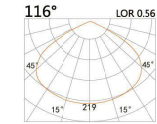

HTE-9241B

LED Power	Colour Temp	Luminous
6W	2700/3000K 4000/5000K	688lm 738lm

LIGHT DISTRIBUTION For 3000k