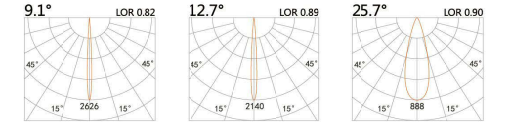

LDE-001B

LED Power	Colour Temp	Luminous
4W	2700/3000K 4000/5000K	438lm 570lm

LIGHT DISTRIBUTION For 3000k

LWE-9011B

LED Power	Colour Temp	Luminous
2.1W	2700/3000K 4000/5000K	146lm 190lm

LIGHT DISTRIBUTION For 3000k

LDE-002B

LED Power	Colour Temp	Luminous
3.2W	2700/3000K 4000/5000K	345lm 345lm

LIGHT DISTRIBUTION For 3000k

DC LED
Jewelry Light

Orbit

LWE-9111A

LED Power	Colour Temp	Luminous
2.1W	2700/3000K 4000/5000K	141lm 100lm

LIGHT DISTRIBUTION For 3000k

LWE-9121A

LED Power	Colour Temp	Luminous
4.5W	2700/3000K 4000/5000K	511lm 511lm

LIGHT DISTRIBUTION For 3000k

LWE-9311A

LED Power	Colour Temp	Luminous
30W	2700/3000K 4000/5000K	657lm 657lm