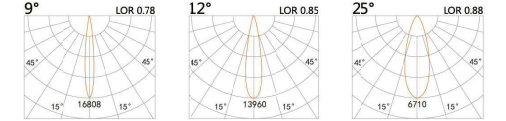

DC LED
MDC48V TRACK- LINNER LIGHT

DC48V system magnet fixed

HTE-9645A

LED Power	Colour Temp	Luminous
14W	2700/3000K 4000/5000K	896lm 640lm

LIGHT DISTRIBUTION For 3000k