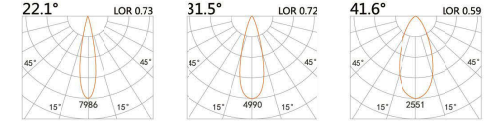

LIGHT DISTRIBUTION For 3000k