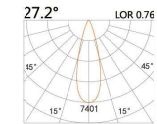

HTE-9051I

LED Power	Colour Temp	Luminous
18W	2700/3000K 4000/5000K	2087lm 2087lm