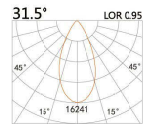

**HTE-9634A**

LED Power 22W Colour Temp 2700/3000K Luminous 2640lm  
4000/5000K 2719lm

LIGHT DISTRIBUTION For 3000k

**HTE-9633A**

LED Power 58W Colour Temp 2700/3000K Luminous 5824lm  
4000/5000K 6624lm

LIGHT DISTRIBUTION For 3000k