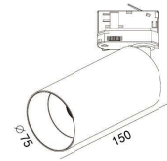

LIGHT DISTRIBUTION For 3000k