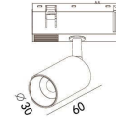

DC LED
DC48V TRACK-SPORT LIGHT

DC48V system

Tilt Rotate

Accessories

HTE-9310A

LED Power	Colour Temp	Luminous
8W	2700/3000K 4000/5000K	657lm 710lm

LIGHT DISTRIBUTION For 3000k

HTE-9311A

LED Power	Colour Temp	Luminous
14W	2700/3000K 4000/5000K	2087lm 2087lm

LIGHT DISTRIBUTION For 3000k

HTE-9321A

LED Power	Colour Temp	Luminous
19W	2700/3000K 4000/5000K	2087lm 2087lm

LIGHT DISTRIBUTION For 3000k

HTE-9331A

LED Power	Colour Temp	Luminous
33W	2700/3000K 4000/5000K	3769lm 3769lm

LIGHT DISTRIBUTION For 3000k