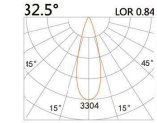

LIGHT DISTRIBUTION For 3000k