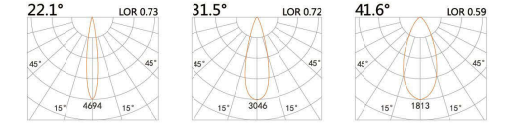

LIGHT DISTRIBUTION For 3000k

LPE-9401G

LED Power	Colour Temp	Luminous
8W	2700/3000K 4000/5000K	657lm 710lm

LIGHT DISTRIBUTION For 3000k