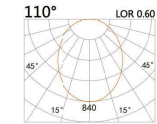

HTE-9761A

LED Power	Colour Temp	Luminous
30W	2700/3000K 4000/5000K	3600lm 3780lm

LIGHT DISTRIBUTION For 3000k