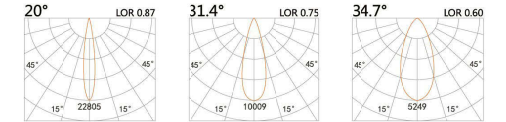

LIGHT DISTRIBUTION For 3000k