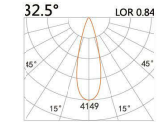

HTE-9610B

LED Power	Colour Temp	Luminous
12.7W	2700/3000K 4000/5000K	1425lm 1526lm
12W_{cwp}	1800~3000K	1045lm