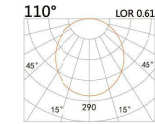

LIGHT DISTRIBUTION For 3000k