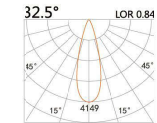

HTE-9605B

LED Power	Colour Temp	Luminous
12.7W	2700/3000K 4000/5000K	1425lm 1326lm