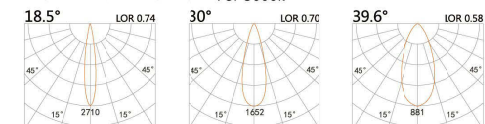

LIGHT DISTRIBUTION For 3000k