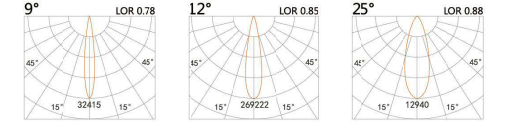

LIGHT DISTRIBUTION For 3000k