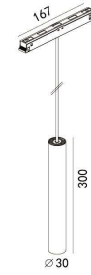

DC LED
MDC48V TRACK-PENDANT

DC48V system magnet fixed