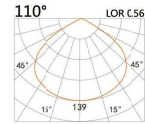

LIGHT DISTRIBUTION For 3000k