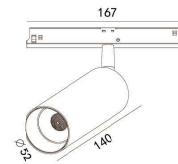

LIGHT DISTRIBUTION For 3000k