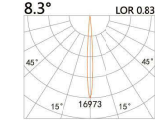

LIGHT DISTRIBUTION For 3000k