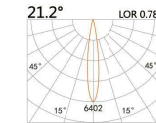

HTE-9605B

LED Power	Colour Temp	Luminous
12.7W	2700/3000K 4000/5000K	1425lm 1326lm