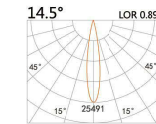

HTE-9606B

LED Power	Colour Temp	Luminous
21.5W	2700/3000K 4000/5000K	2410lm 2410lm