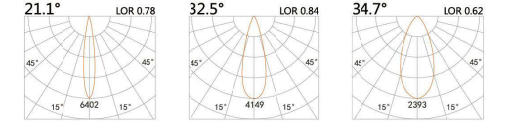

LIGHT DISTRIBUTION For 3000k