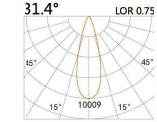

LIGHT DISTRIBUTION For 3000k