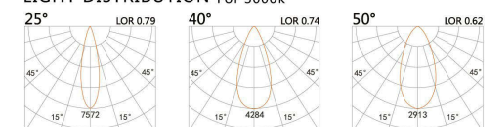

LIGHT DISTRIBUTION For 3000k