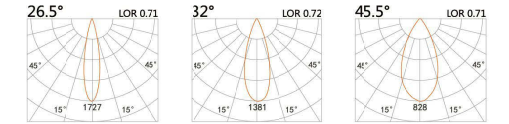

## HTE-9310A

LED Power	Colour Temp	Luminous
8W	2700/3000K 4000/5000K	657lm 710lm

LIGHT DISTRIBUTION For 3000k