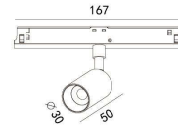

Accessories