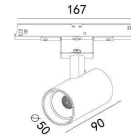

LIGHT DISTRIBUTION For 3000k