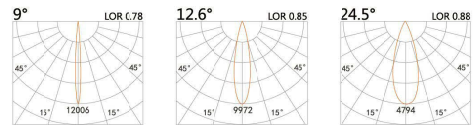

LIGHT DISTRIBUTION For 3000k

HTE-9301A

LED Power 9W
Colour Temp 2700/3000K
4000/5000K
Luminous 1084lm
1084lm