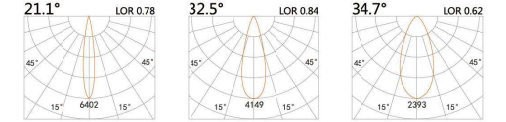

LIGHT DISTRIBUTION For 3000k