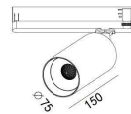

LIGHT DISTRIBUTION For 3000k