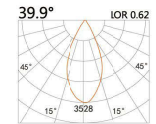

HTE-9606B

LED Power	Colour Temp	Luminous
21.5W	2700/3000K 4000/5000K	2410lm 2410lm