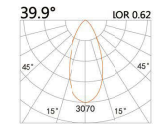

HTE-9051I

LED Power	Colour Temp	Luminous
18W	2700/3000K 4000/5000K	2087lm 2087lm