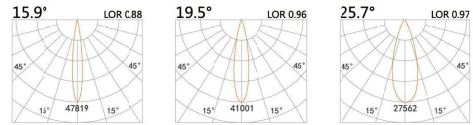

**HTE-9634A**

LED Power 22W Colour Temp 2700/3000K Luminous 2640lm  
4000/5000K 2719lm

LIGHT DISTRIBUTION For 3000k

**HTE-9633A**

LED Power 58W Colour Temp 2700/3000K Luminous 5824lm  
4000/5000K 6624lm

LIGHT DISTRIBUTION For 3000k