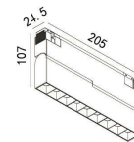

LIGHT DISTRIBUTION For 3000k