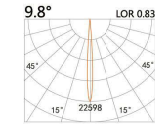

HTE-9618IS

LED Power 13W Colour Temp 2700/3000K Luminous 1101lm
4000/5000K 1208lm

LIGHT DISTRIBUTION For 3000k