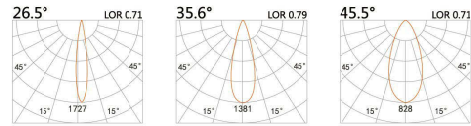

HTE-9615I

LED Power 7W Colour Temp 2700/3000K Luminous 657lm
4000/5000K 710lm

LIGHT DISTRIBUTION For 3000k