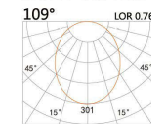

LIGHT DISTRIBUTION For 3000k