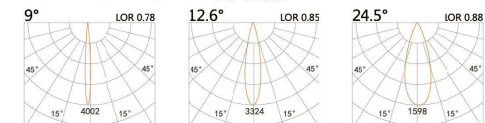

DC LED
DC48V TRACK-LINER LIGHT

DC48V system

HTE-9481A

LED Power	Colour Temp	Luminous
4.3W	2700/3000K 4000/5000K	333lm 352lm

LIGHT DISTRIBUTION For 3000k