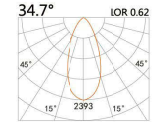

HTE-9610B

LED Power	Colour Temp	Luminous
12.7W	2700/3000K 4000/5000K	1425lm 1526lm
12W_{cwp}	1800~3000K	1045lm