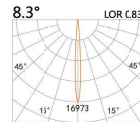

HTE-9616IS

LED Power 8W Colour Temp 2700/3000K Luminous 754lm
4000/5000K 754lm

LIGHT DISTRIBUTION For 3000k