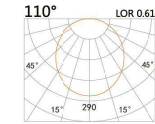

LIGHT DISTRIBUTION For 3000k