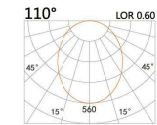

HTE-9751A

LED Power	Colour Temp	Luminous
20W	2700/3000K 4000/5000K	2400lm 2472lm

LIGHT DISTRIBUTION For 3000k