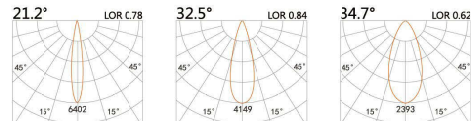

HTE-9616I

LED Power 13W Colour Temp 2700/3000K Luminous 1425lm
4000/5000K 1526lm
12W_{CWD} 1800~3000K 1045lm