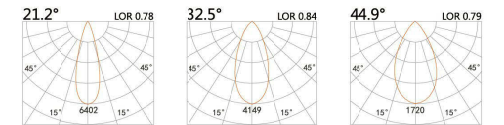

LIGHT DISTRIBUTION For 3000k

HTE-9636B-01

LED Power 14W
Colour Temp 2700/3000K
4000/5000K
Luminous 1425lm
1526lm

LIGHT DISTRIBUTION For 3000k