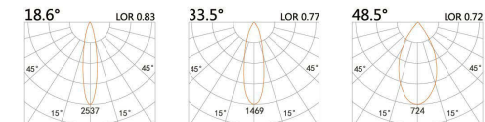

AC LED  
TRACK-SPOT LIGHT

Pawley

**HTE-9021B**

LED Power	Colour Temp	Luminous
8W	2700/3000K 4000/5000K	680lm 744lm

LIGHT DISTRIBUTION For 3000k

**HTE-9011B**

LIGHT DISTRIBUTION For 3000k

LED Power	Colour Temp	Luminous
8W	2700/3000K 4000/5000K	680lm 744lm