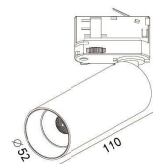

LIGHT DISTRIBUTION For 3000k