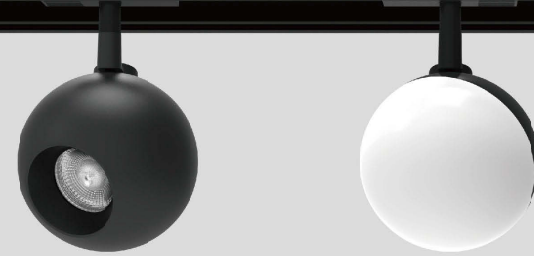

LIGHT DISTRIBUTION For 3000k

HTE-9636B-00

LED Power 14W
Colour Temp 2700/3000K
4000/5000K
Luminous 1425lm
1526lm