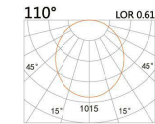

LIGHT DISTRIBUTION For 3000k