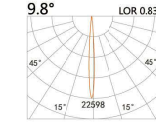

LIGHT DISTRIBUTION For 3000k