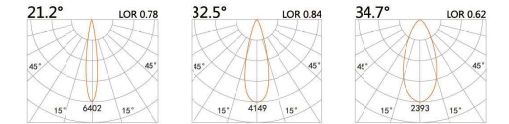

## HTE-9311A

LED Power	Colour Temp	Luminous
14W	2700/3000K 4000/5000K	2087lm 2087lm

LIGHT DISTRIBUTION For 3000k