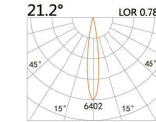

HTE-9610B

LED Power	Colour Temp	Luminous
12.7W	2700/3000K 4000/5000K	1425lm 1526lm
12W_{cwp}	1800~3000K	1045lm