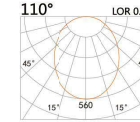

LIGHT DISTRIBUTION For 3000k