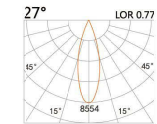

HTE-9611B

LED Power	Colour Temp	Luminous
21.5W	2700/3000K 4000/5000K	2410lm 2410lm