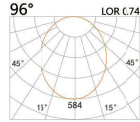

LIGHT DISTRIBUTION For 3000k