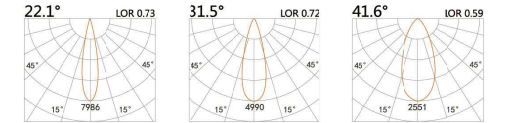

HTE-9617I

LED Power 18W Colour Temp 2700/3000K Luminous 2087lm
4000/5000K 2087lm

LIGHT DISTRIBUTION For 3000k

HTE-9618IS

LED Power 13W Colour Temp 2700/3000K Luminous 1101lm
4000/5000K 1208lm

LIGHT DISTRIBUTION For 3000k