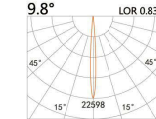

LIGHT DISTRIBUTION For 3000k