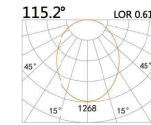

LIGHT DISTRIBUTION For 3000k