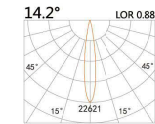

HTE-9051I

LED Power	Colour Temp	Luminous
18W	2700/3000K 4000/5000K	2087lm 2087lm