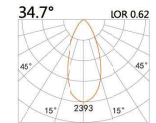

HTE-9605B

LED Power	Colour Temp	Luminous
12.7W	2700/3000K 4000/5000K	1425lm 1326lm