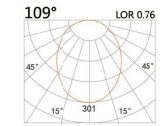

LPE-9636B

LED Power	Colour Temp	Luminous
14W	2700/3000K 4000/5000K	1425lm 1526lm

LIGHT DISTRIBUTION For 3000k