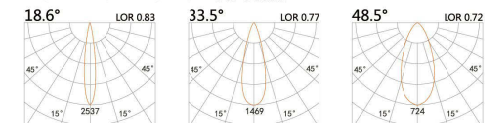

AC LED  
TRACK-SPOT LIGHT

Pawley

**HTE-9021B**

LED Power	Colour Temp	Luminous
8W	2700/3000K 4000/5000K	680lm 744lm

LIGHT DISTRIBUTION For 3000k

**HTE-9011B**

LIGHT DISTRIBUTION For 3000k

LED Power	Colour Temp	Luminous
8W	2700/3000K 4000/5000K	680lm 744lm