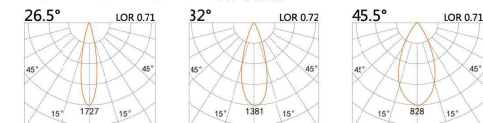

LIGHT DISTRIBUTION For 3000k