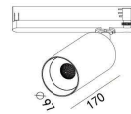

**HTE-9821A**

LED Power 18W Colour Temp 2700/3000K Luminous 2087lm  
4000/5000K 2087lm

LIGHT DISTRIBUTION For 3000k

**HTE-9831A**

LED Power 33W Colour Temp 2700/3000K Luminous 3769lm  
4000/5000K 3769lm

**HTE-9841A**