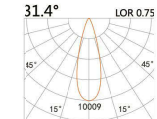

LIGHT DISTRIBUTION For 3000k