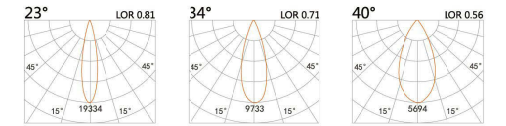

HTE-9619I

LED Power 40W Colour Temp 2700/3000K Luminous 4805lm
4000/5000K 4805lm

LIGHT DISTRIBUTION For 3000k