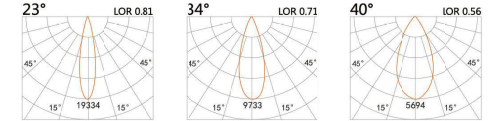

LIGHT DISTRIBUTION For 3000k