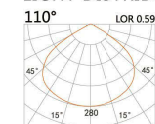

HTE-9474A

LED Power	Colour Temp	Luminous
11W	2700/3000K 4000/5000K	1326lm 1370lm

LIGHT DISTRIBUTION For 3000k