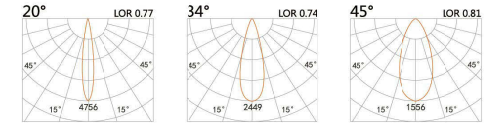

## HTE-9241A

LED Power 7W Colour Temp 2700/3000K Luminous 657lm  
4000/5000K 657lm

LIGHT DISTRIBUTION For 3000k

Beam angle adjustable from 21°-48°

DC LED  
TRACK-SPOT LIGHT

Mercury

**HTE-9811A**

LED Power 9W Colour Temp 2700/3000K Luminous 1060lm  
4000/5000K 1142lm