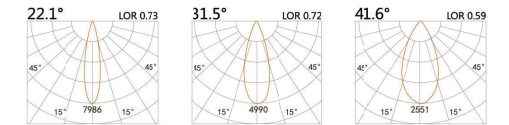

HTE-9321A

LED Power	Colour Temp	Luminous
19W	2700/3000K 4000/5000K	2087lm 2087lm

LIGHT DISTRIBUTION For 3000k