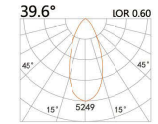

LIGHT DISTRIBUTION For 3000k