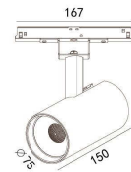

LIGHT DISTRIBUTION For 3000k