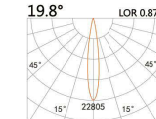

LIGHT DISTRIBUTION For 3000k