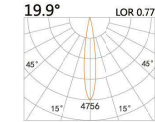

HTE-9031I

LED Power	Colour Temp	Luminous
8.9W	2700/3000K 4000/5000K	1060lm 1142lm