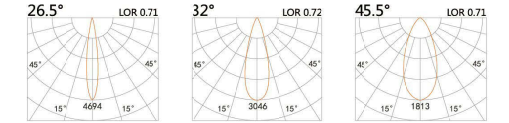

LIGHT DISTRIBUTION For 3000k

LPE-9321G

LED Power	Colour Temp	Luminous
19W	2700/3000K 4000/5000K	2087lm 2087lm