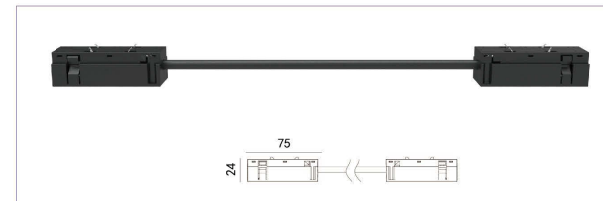

### Track Installation Accessories

**AT-602A**

**AT-602B**

**AT-607**

**AT-602C**

**AT-600**

DC LED  
DC48V TRACK-LINER LIGHT