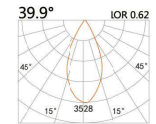

HTE-9611B

LED Power	Colour Temp	Luminous
21.5W	2700/3000K 4000/5000K	2410lm 2410lm