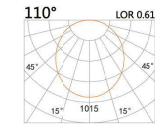

LIGHT DISTRIBUTION For 3000k