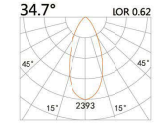

LIGHT DISTRIBUTION For 3000k