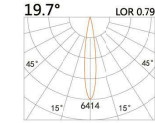

LIGHT DISTRIBUTION For 3000k