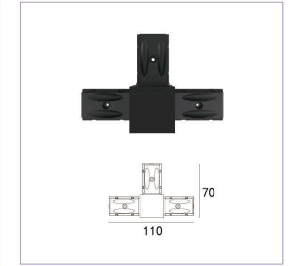

Recessed Profile

Length	Code No.
1m	AT-600A/1
2m	AT-600A/2
3m	AT-600A/3

Recessed Corners

Recessed Profile

Length	Code No.
1m	AT-600B/1
2m	AT-600B/2
3m	AT-600B/3

Recessed Corners

Surface Mount connector-same plane new

AT609-02

Track Installation Accessories