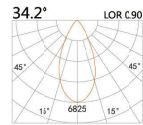

LED Power 40W Colour Temp 2700/3000K Luminous 4805lm  
4000/5000K 4805lm

LIGHT DISTRIBUTION For 3000k

Accessories

**HTE-9632A**

LED Power 29W Colour Temp 2700/3000K Luminous 2912lm  
4000/5000K 3312lm

LIGHT DISTRIBUTION For 3000k