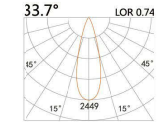

HTE-9031I

LED Power	Colour Temp	Luminous
8.9W	2700/3000K 4000/5000K	1060lm 1142lm