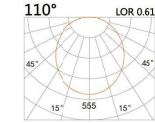

LIGHT DISTRIBUTION For 3000k