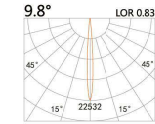

LIGHT DISTRIBUTION For 3000k