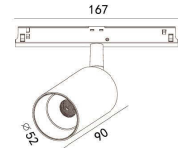

LIGHT DISTRIBUTION For 3000k