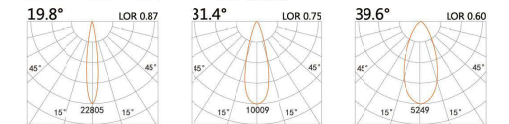

HTE-9331A

LED Power	Colour Temp	Luminous
33W	2700/3000K 4000/5000K	3769lm 3769lm

LIGHT DISTRIBUTION For 3000k