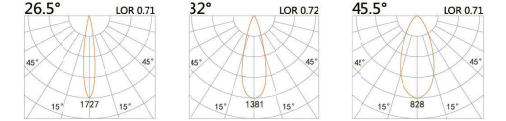

LIGHT DISTRIBUTION For 3000k