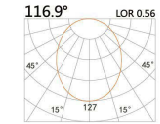

## LPE-9431B

LED Power	Colour Temp	Luminous
28W	2700/3000K 4000/5000K	3132lm 3482lm

LIGHT DISTRIBUTION For 3000k