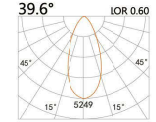

LIGHT DISTRIBUTION For 3000k