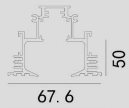

DC LED
MDC48V TRACK- SPOT LIGHT

DC48V system magnet fixed