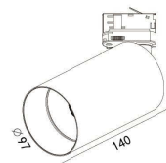

LIGHT DISTRIBUTION For 3000k