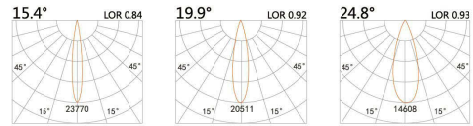

LED Power 40W Colour Temp 2700/3000K Luminous 4805lm  
4000/5000K 4805lm

LIGHT DISTRIBUTION For 3000k

Accessories

**HTE-9632A**

LED Power 29W Colour Temp 2700/3000K Luminous 2912lm  
4000/5000K 3312lm

LIGHT DISTRIBUTION For 3000k