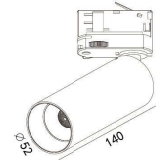

HTE-9031I

LED Power	Colour Temp	Luminous
8.9W	2700/3000K 4000/5000K	1060lm 1142lm