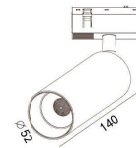

HTE-9311A

LED Power	Colour Temp	Luminous
14W	2700/3000K 4000/5000K	2087lm 2087lm

LIGHT DISTRIBUTION For 3000k