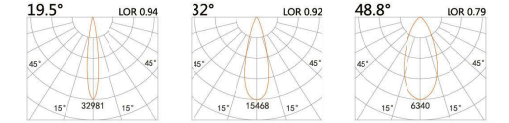

LIGHT DISTRIBUTION For 3000k