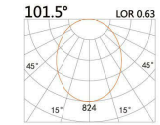

LPE-9431B

LED Power	Colour Temp	Luminous
28W	2700/3000K 4000/5000K	3132lm 3482lm

LIGHT DISTRIBUTION For 3000k