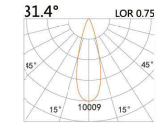

LIGHT DISTRIBUTION For 3000k