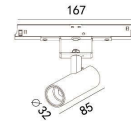

DC LED
MDC48V TRACK- SPOT LIGHT

DC48V system magnet fixed

67.6
AT-301

IP20 CE III 3 Year Home 1-10V Triac DALI

HTE-9071B

LED Power	Colour Temp	Luminous
7W	2700/3000K 4000/5000K	657lm 657lm

LIGHT DISTRIBUTION For 3000k

HTE-9072B

LED Power	Colour Temp	Luminous
14W	2700/3000K 4000/5000K	1425lm 1326lm

LIGHT DISTRIBUTION For 3000k

HTE-9073B

LED Power	Colour Temp	Luminous
33W	2700/3000K 4000/5000K	2087lm 2087lm

LIGHT DISTRIBUTION For 3000k