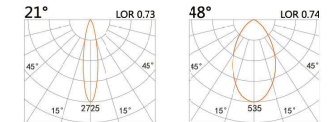

HTE-9241A

LED Power 7W Colour Temp 2700/3000K Luminous 657lm
4000/5000K 657lm

LIGHT DISTRIBUTION For 3000k