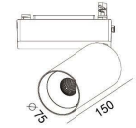

HTE-9617I

LED Power 18W Colour Temp 2700/3000K Luminous 2087lm
4000/5000K 2087lm

LIGHT DISTRIBUTION For 3000k