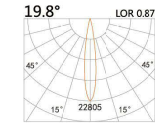

LIGHT DISTRIBUTION For 3000k