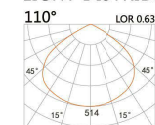

HTE-9475A

LED Power	Colour Temp	Luminous
18W	2700/3000K 4000/5000K	2304lm 2373lm

LIGHT DISTRIBUTION For 3000k