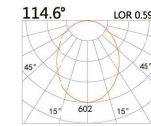

LIGHT DISTRIBUTION For 3000k