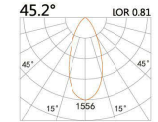

HTE-9031I

LED Power	Colour Temp	Luminous
8.9W	2700/3000K 4000/5000K	1060lm 1142lm