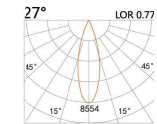

HTE-9606B

LED Power	Colour Temp	Luminous
21.5W	2700/3000K 4000/5000K	2410lm 2410lm