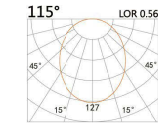

LIGHT DISTRIBUTION For 3000k