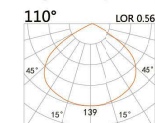

HTE-9473A

LED Power	Colour Temp	Luminous
6W	2700/3000K 4000/5000K	688lm 738lm

LIGHT DISTRIBUTION For 3000k