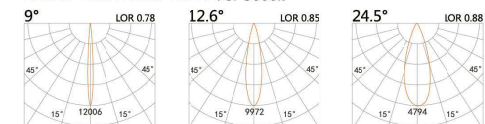

LIGHT DISTRIBUTION For 3000k