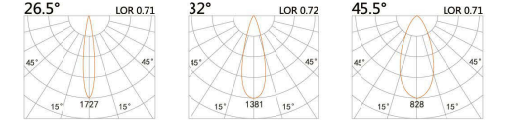

LIGHT DISTRIBUTION For 3000k