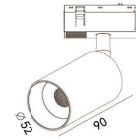

HTE-9310A

LED Power	Colour Temp	Luminous
8W	2700/3000K 4000/5000K	657lm 710lm

LIGHT DISTRIBUTION For 3000k