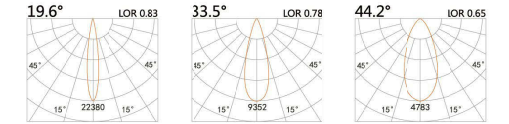

LIGHT DISTRIBUTION For 3000k