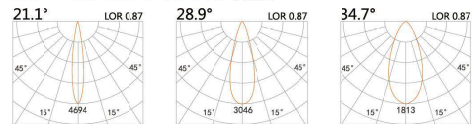

LIGHT DISTRIBUTION For 3000k

HTE-9636B-00

LED Power 14W
Colour Temp 2700/3000K
4000/5000K
Luminous 1425lm
1526lm