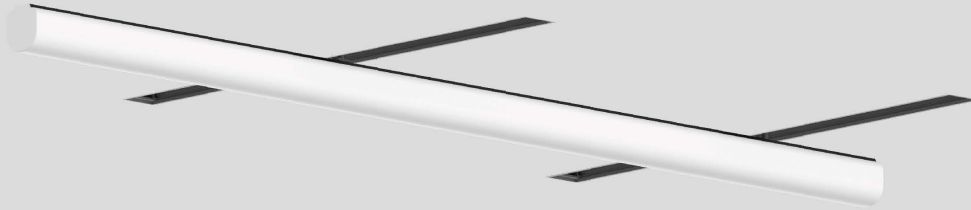

## LPE-9636B

LED Power	Colour Temp	Luminous
14W	2700/3000K 4000/5000K	1425lm 1526lm

LIGHT DISTRIBUTION For 3000k

DC LED  
DC48V TRACK- LIGHT TUBE

**DC48V  
system**