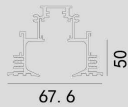

DC LED
MDC48V TRACK- SPOT LIGHT

DC48V system magnet fixed

AT-301