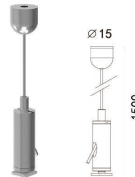

### Recessed Corners

**AT601B-00**  
Ceiling to Ceiling -Same plane

**AT601B-01**  
Wall to Wall in-installation

**AT601B-02**  
Wall to Wall out-installation

**AT601B-02**  
Hange steel for suspended track