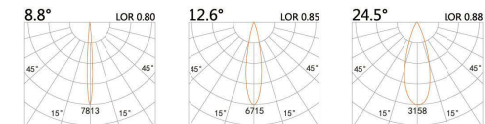

LIGHT DISTRIBUTION For 3000k