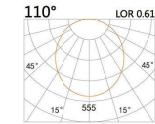

LIGHT DISTRIBUTION For 3000k