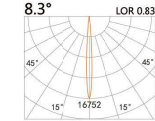

LIGHT DISTRIBUTION For 3000k