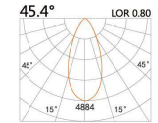

LBE-9511A

LED Power	Colour Temp	Luminous
13W	2700/3000K 4000/5000K	1425lm 1526lm
12W _{cwD}	1800~3000K	1045lm

82(Cut out)

LBE-9611S

LED Power	Colour Temp	Luminous
13W	2700/3000K 4000/5000K	1101lm 1268lm

LIGHT DISTRIBUTION For 3000k

LBE-9611A

LED Power	Colour Temp	Luminous
18W	2700/3000K 4000/5000K	2087lm 2087lm

110(Cut out)

LBE-9711A

LED Power	Colour Temp	Luminous
33.4W	2700/3000K 4000/5000K	3770lm 4030lm

LIGHT DISTRIBUTION For 3000k