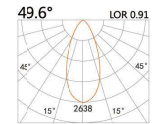

LBE-9808A

LED Power	Colour Temp	Luminous
18W	2700/3000K 4000/5000K	2087lm 2087lm