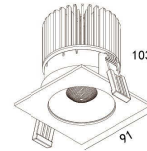

LBE-9608A

LED Power	Colour Temp	Luminous
13W	2700/3000K 4000/5000K	1425lm 1526lm
12W_{CWD}	1800-3000K	1045lm