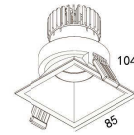

DIY1 -Adjustable

75x75(Cut out)

LBE-9846CS

LED Power	Colour Temp	Luminous
6W	2700/3000K 4000/5000K	583lm 583lm

LIGHT DISTRIBUTION For 3000k

LBE-9844C

LED Power	Colour Temp	Luminous
7W	2700/3000K 4000/5000K	657lm 657lm
6W _{cwD}	1800~3000K	518lm