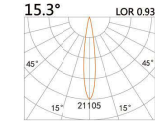

LBE-9615A

LED Power	Colour Temp	Luminous
18W	2700/3000K 4000/5000K	2087lm 2087lm