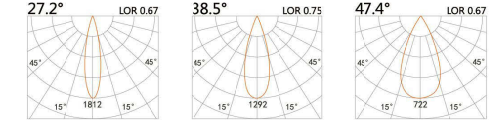

LIGHT DISTRIBUTION For 3000k

DC LED
RECESSED ACCENT LIGHT

DIY3- New Trimless

↗ 78x72(Cut out)

LBE-9123C

LED Power	Colour Temp	Luminous
7W	2700/3000K 4000/5000K	657lm 657lm

LIGHT DISTRIBUTION For 3000k

↗ 104x97(Cut out)