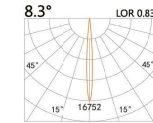

LIGHT DISTRIBUTION For 3000k