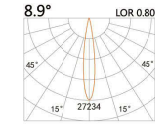

LBE-9501E

LED Power	Colour Temp	Luminous
7W	2700/3000K 4000/5000K	657lm 657lm
6W _{cwD}	1800~3000K	578lm

58(Cut out)

LBE-9511S

LED Power	Colour Temp	Luminous
8W	2700/3000K 4000/5000K	754lm 754lm

LIGHT DISTRIBUTION For 3000k

LBE-9511A

LED Power	Colour Temp	Luminous
13W	2700/3000K 4000/5000K	1425lm 1526lm
12W _{cwD}	1800~3000K	1045lm

82(Cut out)

LBE-9611S

LED Power	Colour Temp	Luminous
13W	2700/3000K 4000/5000K	1101lm 1268lm

LIGHT DISTRIBUTION For 3000k

LBE-9611A

LED Power	Colour Temp	Luminous
18W	2700/3000K 4000/5000K	2087lm 2087lm

110(Cut out)

LBE-9711A

LED Power	Colour Temp	Luminous
33.4W	2700/3000K 4000/5000K	3770lm 4030lm

LIGHT DISTRIBUTION For 3000k