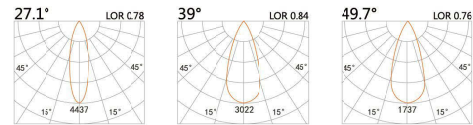

DIY1-Fixed

Rotate

38(Cut out)

LBE-9208B

LED Power	Colour Temp	Luminous
3W	2700/3000K 4000/5000K	353lm 353lm

LIGHT DISTRIBUTION For 3000k

38(Cut out)

LBE-9308B