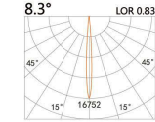

LBE-9500108S

LED Power	Colour Temp	Luminous
6.8W	2700/3000K 4000/5000K	657lm 657lm
6W _{cwD}	1800~3000K	518lm

83(Cut out)

LBE-9516S

LED Power	Colour Temp	Luminous
8W	2700/3000K 4000/5000K	754lm 754lm

LIGHT DISTRIBUTION For 3000k