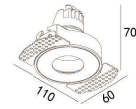

DC LED
RECESSED ACCENT LIGHT

DIY3- New