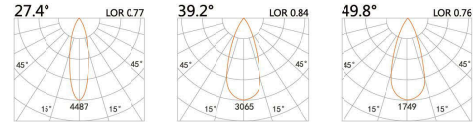

LIGHT DISTRIBUTION For 3000k

LBE-9513A

LED Power	Colour Temp	Luminous
12.7W	2700/3000K 4000/5000K	1325lm 1526lm
12W _{cwD}	1800~3000K	1100lm

102(Cut out)

LBE-9613S

LED Power	Colour Temp	Luminous
13W	2700/3000K 4000/5000K	1101lm 1268lm

LIGHT DISTRIBUTION For 3000k

LBE-9613A

LED Power	Colour Temp	Luminous
18W	2700/3000K 4000/5000K	2087lm 2087lm

120(Cut out)

LBE-9713A

LED Power	Colour Temp	Luminous
33W	2700/3000K 4000/5000K	3770lm 4030lm

LIGHT DISTRIBUTION For 3000k

DC LED
RECESSED DOWNLIGHT

DIY1-Fixed

Rotate

LBE-9204B

LED Power	Colour Temp	Luminous
3W	2700/3000K 4000/5000K	353lm 353lm

LIGHT DISTRIBUTION For 3000k

LBE-9304B

LED Power	Colour Temp	Luminous
7W	2700/3000K 4000/5000K	657lm 710lm

LIGHT DISTRIBUTION For 3000k

LBE-9504S

LED Power	Colour Temp	Luminous
6W	2700/3000K 4000/5000K	583lm 583lm

LIGHT DISTRIBUTION For 3000k

77(Cut out)

LBE-9504E

LED Power	Colour Temp	Luminous
6.8W	2700/3000K 4000/5000K	657lm 657lm
6W _{cwD}	1800~3000K	518lm