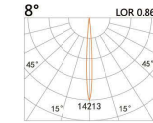

LIGHT DISTRIBUTION For 3000k

44(Cut out)

LBE-9303B

LED Power	Colour Temp	Luminous
7W	2700/3000K 4000/5000K	657lm 657lm

LIGHT DISTRIBUTION For 3000k

67(Cut out)

LBE-9503S

LED Power	Colour Temp	Luminous
6W	2700/3000K 4000/5000K	583lm 583lm

LIGHT DISTRIBUTION For 3000k

LBE-9503E

LED Power	Colour Temp	Luminous
6.8W	2700/3000K 4000/5000K	657lm 657lm
6W _{cwD}	1800~3000K	518lm

67(Cut out)

LBE-9513S

LED Power	Colour Temp	Luminous
8W	2700/3000K 4000/5000K	754lm 754lm