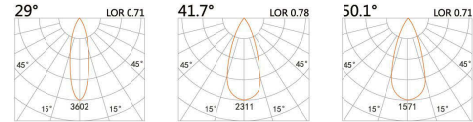

LIGHT DISTRIBUTION For 3000k

LBE-9309B

LED Power	Colour Temp	Luminous
7W	2700/3000K 4000/5000K	657lm 710lm

LIGHT DISTRIBUTION For 3000k

38(Cut out)

58(Cut out)

LBE-9509S

LED Power	Colour Temp	Luminous
6W	2700/3000K 4000/5000K	583lm 583lm