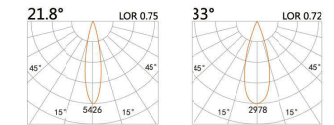

LIGHT DISTRIBUTION For 3000k

∅ 100(Cut out)

LBE-9116S

LED Power	Colour Temp	Luminous
8W	2700/3000K 4000/5000K	754lm 754lm

LIGHT DISTRIBUTION For 3000k

LBE-9116C

LED Power	Colour Temp	Luminous
13W	2700/3000K 4000/5000K	1425lm 1526lm