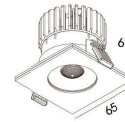

LIGHT DISTRIBUTION For 3000k

LBE-9309B

LED Power	Colour Temp	Luminous
7W	2700/3000K 4000/5000K	657lm 710lm

LIGHT DISTRIBUTION For 3000k

38(Cut out)

58(Cut out)

LBE-9509S

LED Power	Colour Temp	Luminous
6W	2700/3000K 4000/5000K	583lm 583lm