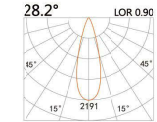

LBE-9508E

LED Power	Colour Temp	Luminous
6.8W	2700/3000K 4000/5000K	657lm 657lm
6W_{CWD}	1800-3000K	518lm