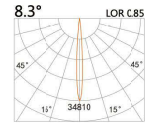

LIGHT DISTRIBUTION For 3000k