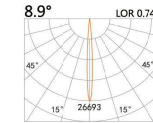

LIGHT DISTRIBUTION For 3000k