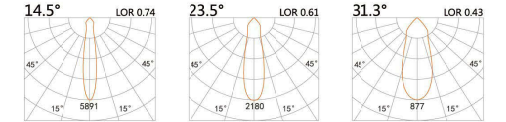

LIGHT DISTRIBUTION For 3000k

LBE-9500E

LED Power	Colour Temp	Luminous
6.8W	2700/3000K 4000/5000K	657lm 657lm
6W_{cwD}	1800~3000K	518lm