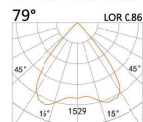

LBE-9313A

LED Power	Colour Temp	Luminous
27W	2700/3000K	2798lm
	4000/5000K	2798lm

LIGHT DISTRIBUTION For 3000k