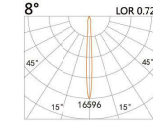

LBE-9500E

LED Power	Colour Temp	Luminous
6.8W	2700/3000K 4000/5000K	657lm 657lm
6W _{cwD}	1800~3000K	518lm

58(Cut out)

LBE-9520S

LED Power	Colour Temp	Luminous
8W	2700/3000K 4000/5000K	754lm 754lm

LIGHT DISTRIBUTION For 3000k