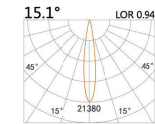

LBE-9501E

LED Power	Colour Temp	Luminous
7W	2700/3000K 4000/5000K	657lm 657lm
6W _{cwD}	1800~3000K	578lm

58(Cut out)

LBE-9511S

LED Power	Colour Temp	Luminous
8W	2700/3000K 4000/5000K	754lm 754lm

LIGHT DISTRIBUTION For 3000k

LBE-9511A

LED Power	Colour Temp	Luminous
13W	2700/3000K 4000/5000K	1425lm 1526lm
12W _{cwD}	1800~3000K	1045lm

82(Cut out)

LBE-9611S

LED Power	Colour Temp	Luminous
13W	2700/3000K 4000/5000K	1101lm 1268lm

LIGHT DISTRIBUTION For 3000k

LBE-9611A

LED Power	Colour Temp	Luminous
18W	2700/3000K 4000/5000K	2087lm 2087lm

110(Cut out)

LBE-9711A

LED Power	Colour Temp	Luminous
33.4W	2700/3000K 4000/5000K	3770lm 4030lm

LIGHT DISTRIBUTION For 3000k