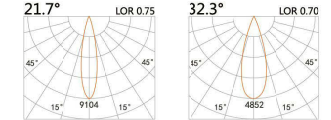

LIGHT DISTRIBUTION For 3000k

150x150(Cut out)