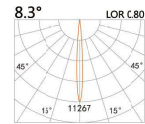

LIGHT DISTRIBUTION For 3000k