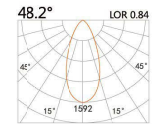

LBE-9608A

LED Power	Colour Temp	Luminous
13W	2700/3000K 4000/5000K	1425lm 1526lm
12W_{CWD}	1800-3000K	1045lm