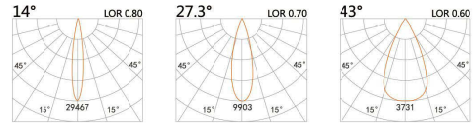

LED Power 13W
Colour Temp 2700/3000K
4000/5000K
Luminous 1425lm
1526lm

LIGHT DISTRIBUTION For 3000k

114x104(Cut out)

LBE-9903A

LED Power 25W
Colour Temp 2700/3000K
4000/5000K
Luminous 3067lm
3067lm

LIGHT DISTRIBUTION For 3000k