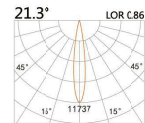

LBE-95182S

LED Power	Colour Temp	Luminous
16W	2700/3000K 4000/5000K	1508lm 1508lm

LIGHT DISTRIBUTION For 3000k

186x95(Cut out)

LBE-95182A

LED Power	Colour Temp	Luminous
26W	2700/3000K 4000/5000K	2850lm 3052lm
24W _{CWD}	1800-3000K	2090lm