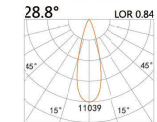

LIGHT DISTRIBUTION For 3000k

LBE-9809A

LED Power	Colour Temp	Luminous
18W	2700/3000K 4000/5000K	2087lm 2087lm

110(Cut out)

LBE-91109D

LED Power	Colour Temp	Luminous
33W	2700/3000K 4000/5000K	3770lm 4030lm

LIGHT DISTRIBUTION For 3000k