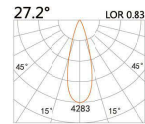

DIY1 -Double head

LBE-94182S

LED Power	Colour Temp	Luminous
12W	2700/3000K 4000/5000K	1166lm 1166lm

LIGHT DISTRIBUTION For 3000k

186x95(Cut out)

LBE-94182A

LED Power	Colour Temp	Luminous
14W	2700/3000K 4000/5000K	1314lm 1314lm
12W _{CWD}	1800-3000K	1036lm