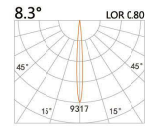

LIGHT DISTRIBUTION For 3000k

LBE-9923E

LED Power	Colour Temp	Luminous
7W	2700/3000K 4000/5000K	657lm 657lm
6W _{CWD}	1800-3000K	578lm

67x67(Cut out)

LBE-9924S

LED Power	Colour Temp	Luminous
6W	2700/3000K 4000/5000K	583lm 583lm