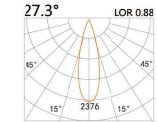

LBE-9925E

LED Power	Colour Temp	Luminous
7W	2700/3000K	657lm
	4000/5000K	657lm
6W_{CWD}	1800~3000K	578lm