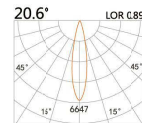

LBE-9931A

LED Power	Colour Temp	Luminous
13W	2700/3000K 4000/5000K	1425lm 1526lm
12W_{CWD}	1800-3000K	1045lm

68x68(Cut out)