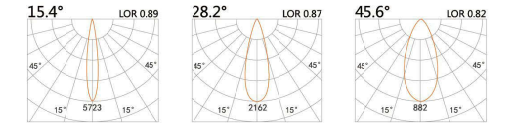

LIGHT DISTRIBUTION For 3000k

94x94(Cut out)

LBE-9500109S

LED Power	Colour Temp	Luminous
6W	2700/3000K 4000/5000K	583lm 583lm

LIGHT DISTRIBUTION For 3000k

LBE-9500109E

LED Power	Colour Temp	Luminous
6.8W	2700/3000K 4000/5000K	657lm 657lm
6W _{cwd}	1800-3000K	518lm