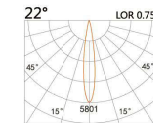

90x90(Cut out)

LBE-9847DS

LED Power	Colour Temp	Luminous
8W	2700/3000K 4000/5000K	754lm 754lm

LIGHT DISTRIBUTION For 3000k

LBE-9847D

LED Power	Colour Temp	Luminous
13W	2700/3000K 4000/5000K	1425lm 1526lm
12W _{cwD}	1800~3000K	1045lm