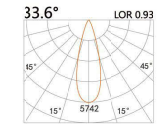

LBE-9808A

LED Power	Colour Temp	Luminous
18W	2700/3000K 4000/5000K	2087lm 2087lm