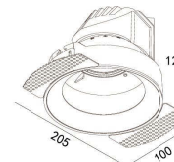

LIGHT DISTRIBUTION For 3000k

∅ 150(Cut out)