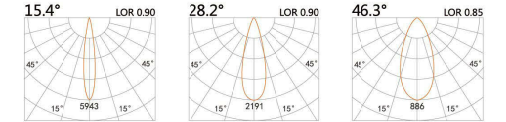

LIGHT DISTRIBUTION For 3000k

44(Cut out)

LBE-9303B

LED Power	Colour Temp	Luminous
7W	2700/3000K 4000/5000K	657lm 657lm

LIGHT DISTRIBUTION For 3000k

67(Cut out)

LBE-9503S

LED Power	Colour Temp	Luminous
6W	2700/3000K 4000/5000K	583lm 583lm

LIGHT DISTRIBUTION For 3000k

LBE-9503E

LED Power	Colour Temp	Luminous
6.8W	2700/3000K 4000/5000K	657lm 657lm
6W _{cwD}	1800~3000K	518lm

67(Cut out)

LBE-9513S

LED Power	Colour Temp	Luminous
8W	2700/3000K 4000/5000K	754lm 754lm