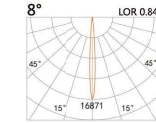

LBE-9508E

LED Power	Colour Temp	Luminous
6.8W	2700/3000K 4000/5000K	657lm 657lm
6W _{CWD}	1800-3000K	518lm

58(Cut out)

LBE-9608S

LED Power	Colour Temp	Luminous
8W	2700/3000K 4000/5000K	754lm 754lm

LIGHT DISTRIBUTION For 3000k