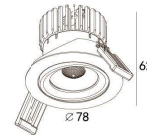

LIGHT DISTRIBUTION For 3000k

44(Cut out)

LBE-9303B

LED Power	Colour Temp	Luminous
7W	2700/3000K 4000/5000K	657lm 657lm

LIGHT DISTRIBUTION For 3000k

67(Cut out)

LBE-9503S

LED Power	Colour Temp	Luminous
6W	2700/3000K 4000/5000K	583lm 583lm