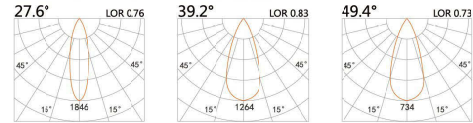

LIGHT DISTRIBUTION For 3000k

LBE-9513A

LED Power	Colour Temp	Luminous
12.7W	2700/3000K 4000/5000K	1325lm 1526lm
12W _{cwD}	1800~3000K	1100lm

102(Cut out)

LBE-9613S

LED Power	Colour Temp	Luminous
13W	2700/3000K 4000/5000K	1101lm 1268lm

LIGHT DISTRIBUTION For 3000k

LBE-9613A

LED Power	Colour Temp	Luminous
18W	2700/3000K 4000/5000K	2087lm 2087lm

120(Cut out)

LBE-9713A

LED Power	Colour Temp	Luminous
33W	2700/3000K 4000/5000K	3770lm 4030lm

LIGHT DISTRIBUTION For 3000k

DC LED
RECESSED DOWNLIGHT

DIY1-Fixed

Rotate

LBE-9204B

LED Power	Colour Temp	Luminous
3W	2700/3000K 4000/5000K	353lm 353lm

LIGHT DISTRIBUTION For 3000k

LBE-9304B

LED Power	Colour Temp	Luminous
7W	2700/3000K 4000/5000K	657lm 710lm

LIGHT DISTRIBUTION For 3000k

LBE-9504S

LED Power	Colour Temp	Luminous
6W	2700/3000K 4000/5000K	583lm 583lm

LIGHT DISTRIBUTION For 3000k

77(Cut out)

LBE-9504E

LED Power	Colour Temp	Luminous
6.8W	2700/3000K 4000/5000K	657lm 657lm
6W _{cwD}	1800~3000K	518lm