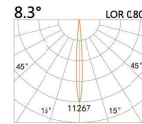

LBE-9922E

LED Power	Colour Temp	Luminous
7W	2700/3000K 4000/5000K	657lm 657lm
6W _{CWD}	1800-3000K	578lm

70(Cut out)

LBE-9931S

LED Power	Colour Temp	Luminous
8W	2700/3000K 4000/5000K	754lm 754lm

LIGHT DISTRIBUTION For 3000k