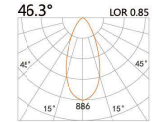

LBE-9508E

LED Power	Colour Temp	Luminous
6.8W	2700/3000K 4000/5000K	657lm 657lm
6W_{CWD}	1800-3000K	518lm