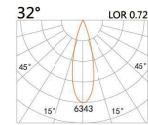

LBE-9231S

LED Power	Colour Temp	Luminous
16W	2700/3000K 4000/5000K	1508lm 1508lm

LIGHT DISTRIBUTION For 3000k

LBE-9231C

LED Power	Colour Temp	Luminous
26W	2700/3000K 4000/5000K	2850lm 2850lm

192x102(Cut out)