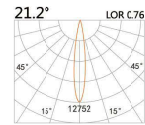

LBE-9231S

LED Power	Colour Temp	Luminous
16W	2700/3000K 4000/5000K	1508lm 1508lm

LIGHT DISTRIBUTION For 3000k

LBE-9231C

LED Power	Colour Temp	Luminous
26W	2700/3000K 4000/5000K	2850lm 2850lm

192x102(Cut out)