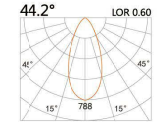

DIY1 -Adjustable

75x75(Cut out)

LBE-9846CS

LED Power	Colour Temp	Luminous
6W	2700/3000K 4000/5000K	583lm 583lm

LIGHT DISTRIBUTION For 3000k

LBE-9844C

LED Power	Colour Temp	Luminous
7W	2700/3000K 4000/5000K	657lm 657lm
6W _{cwD}	1800~3000K	518lm