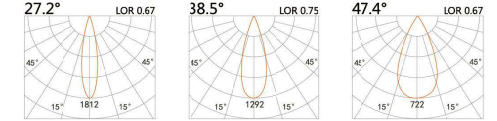

DIY3- New Trimless

78(Cut.out)

LBE-9145C

LED Power	Colour Temp	Luminous
7W	2700/3000K 4000/5000K	657lm 657lm

LIGHT DISTRIBUTION For 3000k

100(Cut.out)

LBE-9146CS

LED Power	Colour Temp	Luminous
8W	2700/3000K 4000/5000K	754lm 754lm