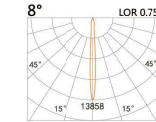

LBE-9206B

LED Power	Colour Temp	Luminous
3W	2700/3000K 4000/5000K	382lm 382lm

LIGHT DISTRIBUTION For 3000k

38(Cut out)

LBE-9306B

LED Power	Colour Temp	Luminous
7W	2700/3000K 4000/5000K	657lm 657lm

LIGHT DISTRIBUTION For 3000k

58(Cut out)

LBE-9506S

LED Power	Colour Temp	Luminous
6W	2700/3000K 4000/5000K	583lm 583lm

LIGHT DISTRIBUTION For 3000k

LBE-9506E

LED Power	Colour Temp	Luminous
6.8W	2700/3000K 4000/5000K	657lm 657lm
6W _{cwD}	1800~3000K	518lm