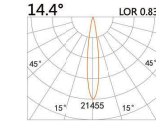

LBE-9809A

LED Power	Colour Temp	Luminous
18W	2700/3000K 4000/5000K	2087lm 2087lm