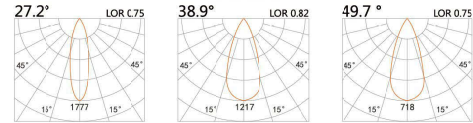

LED Power	Colour Temp	Luminous
7W	2700/3000K 4000/5000K	657lm 710lm

LIGHT DISTRIBUTION For 3000k

83(Cut out)

LBE-9500108B

LED Power	Colour Temp	Luminous
6W	2700/3000K 4000/5000K	583lm 583lm

LIGHT DISTRIBUTION For 3000k