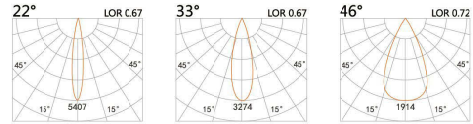

LIGHT DISTRIBUTION For 3000k

82(Cut out)

88x78(Cut out)

LBE-9901A

LED Power 13W
Colour Temp 2700/3000K
4000/5000K
Luminous 1425lm
1526lm

LIGHT DISTRIBUTION For 3000k

97x92(Cut out)

LBE-9902A