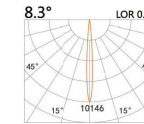

LIGHT DISTRIBUTION For 3000k