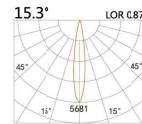

LBE-9921E

LED Power	Colour Temp	Luminous
7W	2700/3000K 4000/5000K	657lm 657lm
6W_{CWD}	1800-3000K	578lm

68x68(Cut out)