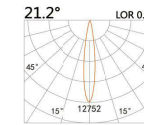

LBE-9271C

LED Power	Colour Temp	Luminous
26W	2700/3000K 4000/5000K	2850lm 2850lm

192x104(Cut out)