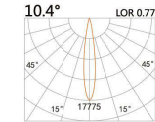

LBE-9516A

LED Power	Colour Temp	Luminous
13W	2700/3000K 4000/5000K	1425lm 1526lm
12W _{cwD}	1800~3000K	1045lm

118(Cut out)

LBE-9615S

LED Power	Colour Temp	Luminous
13W	2700/3000K 4000/5000K	1023lm 1101lm

LIGHT DISTRIBUTION For 3000k