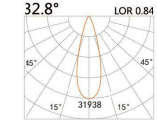

83(Cut out)

LBE-9519S

LED Power	Colour Temp	Luminous
8W	2700/3000K	754lm
	4000/5000K	754lm

LIGHT DISTRIBUTION For 3000k

LBE-9519A

LED Power	Colour Temp	Luminous
13W	2700/3000K	1425lm
	4000/5000K	1526lm
12W _{cwD}	1800~3000K	1045lm