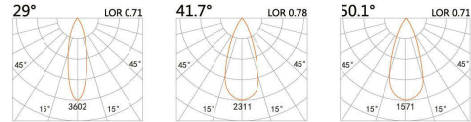

LBE-9511A

LED Power	Colour Temp	Luminous
13W	2700/3000K 4000/5000K	1425lm 1526lm
12W _{cwD}	1800~3000K	1045lm

82(Cut out)

LBE-9611S

LED Power	Colour Temp	Luminous
13W	2700/3000K 4000/5000K	1101lm 1268lm

LIGHT DISTRIBUTION For 3000k

LBE-9611A

LED Power	Colour Temp	Luminous
18W	2700/3000K 4000/5000K	2087lm 2087lm

110(Cut out)

LBE-9711A

LED Power	Colour Temp	Luminous
33.4W	2700/3000K 4000/5000K	3770lm 4030lm

LIGHT DISTRIBUTION For 3000k

LBE-9207B

LED Power	Colour Temp	Luminous
3W	2700/3000K 4000/5000K	382lm 382lm

LIGHT DISTRIBUTION For 3000k

64
∅ 45
38(Cut out)

LBE-9307B

LED Power	Colour Temp	Luminous
7W	2700/3000K 4000/5000K	657lm 657lm

LIGHT DISTRIBUTION For 3000k

62
∅ 65
58(Cut out)

LBE-9507S

LED Power	Colour Temp	Luminous
6W	2700/3000K 4000/5000K	583lm 583lm

LIGHT DISTRIBUTION For 3000k

LBE-9507E

LED Power	Colour Temp	Luminous
6.8W	2700/3000K 4000/5000K	657lm 657lm
6W _{cw}	1800-3000K	518lm