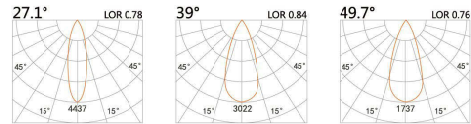

87(Cut out)

LBE-9612S

LED Power	Colour Temp	Luminous
13W	2700/3000K 4000/5000K	1023lm 1101lm

LIGHT DISTRIBUTION For 3000k

LBE-9612A

LED Power	Colour Temp	Luminous
18W	2700/3000K 4000/5000K	2087lm 2087lm

110(Cut out)

LBE-9712A

LED Power	Colour Temp	Luminous
33W	2700/3000K 4000/5000K	3770lm 4030lm

LIGHT DISTRIBUTION For 3000k

DC LED
RECESSED DOWNLIGHT

DIY1 -Adjustable

44(Cut out)

LBE-9203B

LED Power	Colour Temp	Luminous
3W	2700/3000K 4000/5000K	382lm 382lm

LIGHT DISTRIBUTION For 3000k

44(Cut out)

LBE-9303B

LED Power	Colour Temp	Luminous
7W	2700/3000K 4000/5000K	657lm 657lm

LIGHT DISTRIBUTION For 3000k

67(Cut out)

LBE-9503S

LED Power	Colour Temp	Luminous
6W	2700/3000K 4000/5000K	583lm 583lm

LIGHT DISTRIBUTION For 3000k

LBE-9503E

LED Power	Colour Temp	Luminous
6.8W	2700/3000K 4000/5000K	657lm 657lm
6W _{cwD}	1800~3000K	518lm

67(Cut out)

LBE-9513S

LED Power	Colour Temp	Luminous
8W	2700/3000K 4000/5000K	754lm 754lm