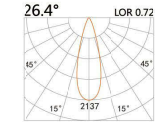

DIY1 -Adjustable

75x75(Cut out)

LBE-9846CS

LED Power	Colour Temp	Luminous
6W	2700/3000K 4000/5000K	583lm 583lm

LIGHT DISTRIBUTION For 3000k

LBE-9844C

LED Power	Colour Temp	Luminous
7W	2700/3000K 4000/5000K	657lm 657lm
6W _{cwD}	1800~3000K	518lm