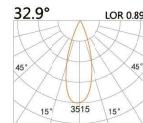

LBE-9931A

LED Power	Colour Temp	Luminous
13W	2700/3000K 4000/5000K	1425lm 1526lm
12W_{CWD}	1800-3000K	1045lm

68x68(Cut out)