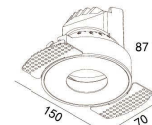

LBE-9146C

LED Power	Colour Temp	Luminous
13W	2700/3000K 4000/5000K	1425lm 1526lm

100(Cut.out)