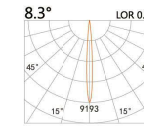

LIGHT DISTRIBUTION For 3000k