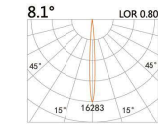

LIGHT DISTRIBUTION For 3000k

∅ 100(Cut out)

LBE-9116S

LED Power	Colour Temp	Luminous
8W	2700/3000K 4000/5000K	754lm 754lm

LIGHT DISTRIBUTION For 3000k

LBE-9116C

LED Power	Colour Temp	Luminous
13W	2700/3000K 4000/5000K	1425lm 1526lm