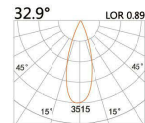

LBE-9933A

LED Power	Colour Temp	Luminous
13W	2700/3000K 4000/5000K	1425lm 1526lm
12W_{CWD}	1800-3000K	1045lm

67x67(Cut out)