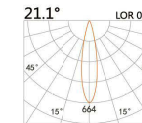

LBE-9932A

LED Power	Colour Temp	Luminous
13W	2700/3000K 4000/5000K	1425lm 1526lm
12W_{CWD}	1800-3000K	1045lm