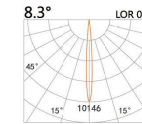

LBE-9931A

LED Power	Colour Temp	Luminous
13W	2700/3000K 4000/5000K	1425lm 1526lm
12W _{CWD}	1800-3000K	1045lm

68x68(Cut out)

LBE-9932S

LED Power	Colour Temp	Luminous
8W	2700/3000K 4000/5000K	754lm 754lm

LIGHT DISTRIBUTION For 3000k