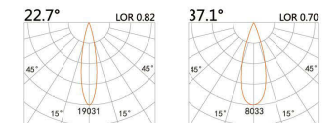

LBE-9107D

LED Power	Colour Temp	Luminous
32W	2700/3000K 4000/5000K	4240lm 4240lm