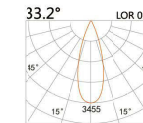

LBE-9932A

LED Power	Colour Temp	Luminous
13W	2700/3000K 4000/5000K	1425lm 1526lm
12W_{CWD}	1800-3000K	1045lm