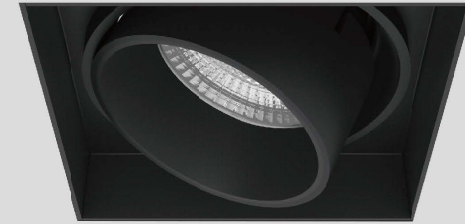

LIGHT DISTRIBUTION For 3000k

82(Cut out)

88x78(Cut out)

LBE-9901A

LED Power 13W
Colour Temp 2700/3000K
4000/5000K
Luminous 1425lm
1526lm

LIGHT DISTRIBUTION For 3000k

97x92(Cut out)

LBE-9902A