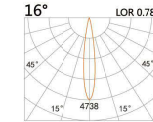

DIY1 -Adjustable

75x75(Cut out)

LBE-9846CS

LED Power	Colour Temp	Luminous
6W	2700/3000K 4000/5000K	583lm 583lm

LIGHT DISTRIBUTION For 3000k

LBE-9844C

LED Power	Colour Temp	Luminous
7W	2700/3000K 4000/5000K	657lm 657lm
6W _{cwD}	1800~3000K	518lm