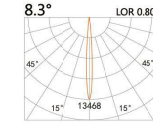

LIGHT DISTRIBUTION For 3000k