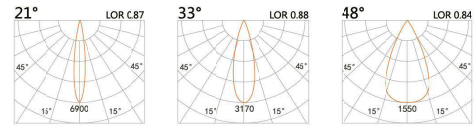

LIGHT DISTRIBUTION For 3000k