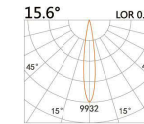

LBE-94172S

LED Power	Colour Temp	Luminous
12W	2700/3000K 4000/5000K	1166lm 1166lm

LIGHT DISTRIBUTION For 3000k

185x100(Cut out)

LBE-94172A

LED Power	Colour Temp	Luminous
14W	2700/3000K 4000/5000K	1314lm 1314lm
12W _{CWD}	1800-3000K	1036lm