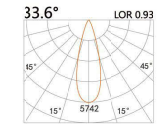

LBE-9501E

LED Power	Colour Temp	Luminous
7W	2700/3000K 4000/5000K	657lm 657lm
6W _{cwD}	1800~3000K	578lm

58(Cut out)

LBE-9511S

LED Power	Colour Temp	Luminous
8W	2700/3000K 4000/5000K	754lm 754lm

LIGHT DISTRIBUTION For 3000k

LBE-9511A

LED Power	Colour Temp	Luminous
13W	2700/3000K 4000/5000K	1425lm 1526lm
12W _{cwD}	1800~3000K	1045lm

82(Cut out)

LBE-9611S

LED Power	Colour Temp	Luminous
13W	2700/3000K 4000/5000K	1101lm 1268lm

LIGHT DISTRIBUTION For 3000k

LBE-9611A

LED Power	Colour Temp	Luminous
18W	2700/3000K 4000/5000K	2087lm 2087lm

110(Cut out)

LBE-9711A

LED Power	Colour Temp	Luminous
33.4W	2700/3000K 4000/5000K	3770lm 4030lm

LIGHT DISTRIBUTION For 3000k