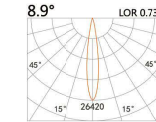

LIGHT DISTRIBUTION For 3000k