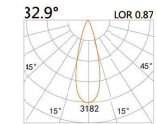

LBE-9608A

LED Power	Colour Temp	Luminous
13W	2700/3000K 4000/5000K	1425lm 1526lm
12W_{CWD}	1800-3000K	1045lm