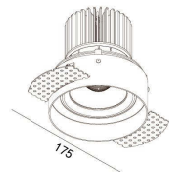

LBE-9516A

LED Power	Colour Temp	Luminous
13W	2700/3000K 4000/5000K	1425lm 1526lm
12W_{cwD}	1800~3000K	1045lm