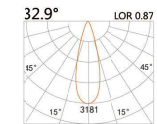

LBE-9301B

LED Power	Colour Temp	Luminous
7W	2700/3000K 4000/5000K	657lm 657lm

LIGHT DISTRIBUTION For 3000k

58(Cut out)

LBE-9501S

LED Power	Colour Temp	Luminous
6W	2700/3000K 4000/5000K	583lm 583lm

LIGHT DISTRIBUTION For 3000k

LBE-9501E

LED Power	Colour Temp	Luminous
7W	2700/3000K 4000/5000K	657lm 657lm
6W _{cwD}	1800~3000K	578lm

58(Cut out)

LBE-9511S

LED Power	Colour Temp	Luminous
8W	2700/3000K 4000/5000K	754lm 754lm

LIGHT DISTRIBUTION For 3000k

LBE-9511A

LED Power	Colour Temp	Luminous
13W	2700/3000K 4000/5000K	1425lm 1526lm
12W _{cwD}	1800~3000K	1045lm

82(Cut out)

LBE-9611S

LED Power	Colour Temp	Luminous
13W	2700/3000K 4000/5000K	1101lm 1268lm

LIGHT DISTRIBUTION For 3000k

LBE-9611A

LED Power	Colour Temp	Luminous
18W	2700/3000K 4000/5000K	2087lm 2087lm

110(Cut out)

LBE-9711A

LED Power	Colour Temp	Luminous
33.4W	2700/3000K 4000/5000K	3770lm 4030lm

LIGHT DISTRIBUTION For 3000k