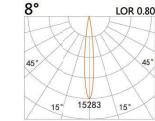

LIGHT DISTRIBUTION For 3000k