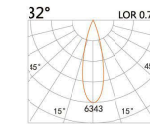

LBE-9271C

LED Power	Colour Temp	Luminous
26W	2700/3000K 4000/5000K	2850lm 2850lm

192x104(Cut out)