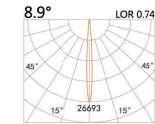

LED Power	Colour Temp	Luminous
18W	2700/3000K 4000/5000K	2087lm 2087lm

LIGHT DISTRIBUTION For 3000k

100(Cut.out)

LBE-9107S

LED Power	Colour Temp	Luminous
13W	2700/3000K 4000/5000K	1101lm 1268lm

LIGHT DISTRIBUTION For 3000k