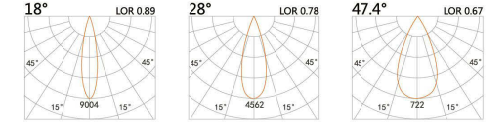

LIGHT DISTRIBUTION For 3000k

LBE-9146C

LED Power	Colour Temp	Luminous
13W	2700/3000K 4000/5000K	1425lm 1526lm

100(Cut.out)

LBE-9146D

LED Power	Colour Temp	Luminous
18W	2700/3000K 4000/5000K	2087lm 2087lm

LIGHT DISTRIBUTION For 3000k