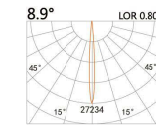

LBE-9608A

LED Power	Colour Temp	Luminous
13W	2700/3000K 4000/5000K	1425lm 1526lm
12W _{CWD}	1800-3000K	1045lm

80(Cut out)

LBE-9808S

LED Power	Colour Temp	Luminous
13W	2700/3000K 4000/5000K	1023lm 1101lm

LIGHT DISTRIBUTION For 3000k