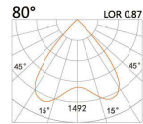

LIGHT DISTRIBUTION For 3000k

150x145(Cut out)