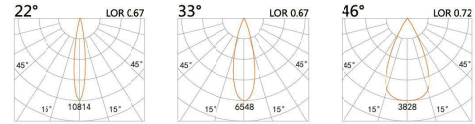

LIGHT DISTRIBUTION For 3000k

151x88(Cut out)

Tilt Rotate