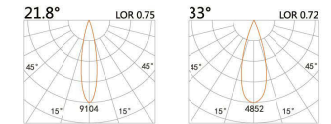

LIGHT DISTRIBUTION For 3000k