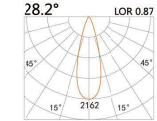

LBE-9500108S

LED Power	Colour Temp	Luminous
6.8W	2700/3000K 4000/5000K	657lm 657lm
6W_{cwD}	1800~3000K	518lm