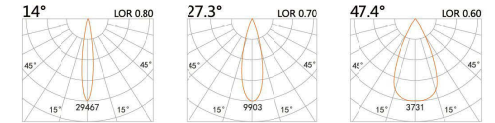

LIGHT DISTRIBUTION For 3000k