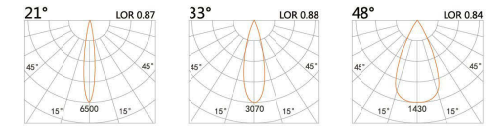

LIGHT DISTRIBUTION For 3000k

58(Cut out)

LBE-9914A

LED Power 13W Colour Temp 2700/3000K Luminous 1426lm
4000/5000K 1526lm

LIGHT DISTRIBUTION For 3000k

82(Cut out)

LBE-9915A

LED Power 18W Colour Temp 2700/3000K Luminous 2087lm
4000/5000K 2087lm