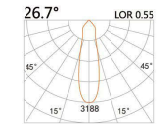

58(Cut out)

LBE-9506S

LED Power	Colour Temp	Luminous
6W	2700/3000K 4000/5000K	583lm 583lm

LIGHT DISTRIBUTION For 3000k

LBE-9506E

LED Power	Colour Temp	Luminous
6.8W	2700/3000K 4000/5000K	657lm 657lm
6W _{cwD}	1800~3000K	518lm

58(Cut out)

LBE-9512S

LED Power	Colour Temp	Luminous
8W	2700/3000K 4000/5000K	754lm 754lm

LIGHT DISTRIBUTION For 3000k

LBE-9512A

LED Power	Colour Temp	Luminous
13W	2700/3000K 4000/5000K	1425lm 1526lm
12W _{cwD}	1800~3000K	1045lm

87(Cut out)

LBE-9612S

LED Power	Colour Temp	Luminous
13W	2700/3000K 4000/5000K	1023lm 1101lm

LIGHT DISTRIBUTION For 3000k

LBE-9612A

LED Power	Colour Temp	Luminous
18W	2700/3000K 4000/5000K	2087lm 2087lm

110(Cut out)