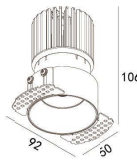

LBE-9924E

LED Power	Colour Temp	Luminous
7W	2700/3000K 4000/5000K	657lm 657lm
6W_{CWD}	1800-3000K	578lm

62(Cut out)