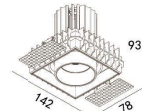

LIGHT DISTRIBUTION For 3000k

82(Cut out)

88x78(Cut out)

LBE-9901A

LED Power 13W
Colour Temp 2700/3000K
4000/5000K
Luminous 1425lm
1526lm

LIGHT DISTRIBUTION For 3000k

97x92(Cut out)

LBE-9902A