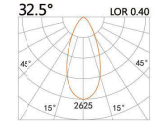

LBE-9809A

LED Power	Colour Temp	Luminous
18W	2700/3000K 4000/5000K	2087lm 2087lm