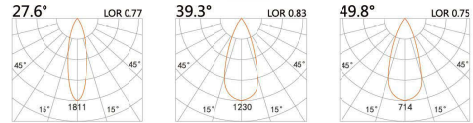

DC LED
RECESSED DOWNLIGHT

DIY1-Fixed

Rotate

38(Cut out)

LBE-9201B

LED Power	Colour Temp	Luminous
3W	2700/3000K 4000/5000K	382lm 382lm

LIGHT DISTRIBUTION For 3000k

38(Cut out)

LBE-9301B

LED Power	Colour Temp	Luminous
7W	2700/3000K 4000/5000K	657lm 657lm

LIGHT DISTRIBUTION For 3000k

58(Cut out)

LBE-9501S

LED Power	Colour Temp	Luminous
6W	2700/3000K 4000/5000K	583lm 583lm

LIGHT DISTRIBUTION For 3000k