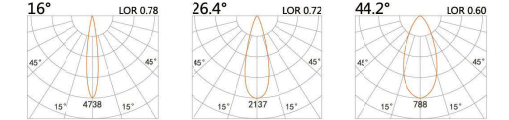

LIGHT DISTRIBUTION For 3000k