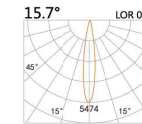

LBE-9922E

LED Power	Colour Temp	Luminous
7W	2700/3000K 4000/5000K	657lm 657lm
6W_{CWD}	1800-3000K	578lm

70(Cut out)