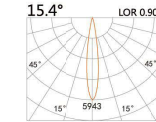

LBE-9508E

LED Power	Colour Temp	Luminous
6.8W	2700/3000K 4000/5000K	657lm 657lm
6W_{CWD}	1800-3000K	518lm