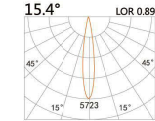

LBE-9500108S

LED Power	Colour Temp	Luminous
6.8W	2700/3000K 4000/5000K	657lm 657lm
6W_{cwD}	1800~3000K	518lm