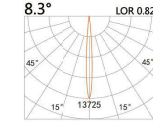

LIGHT DISTRIBUTION For 3000k