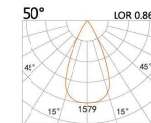

LBE-9934A

LED Power	Colour Temp	Luminous
13W	2700/3000K 4000/5000K	1425lm 1526lm
12W_{CWD}	1800-3000K	1045lm