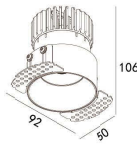

LBE-9932A

LED Power	Colour Temp	Luminous
13W	2700/3000K 4000/5000K	1425lm 1526lm
12W _{CWD}	1800-3000K	1045lm

DIY2-Fixed

Accessories

Accessories

62(Cut out)

LBE-9923S

LED Power	Colour Temp	Luminous
6W	2700/3000K 4000/5000K	583lm 583lm