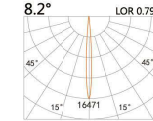

LIGHT DISTRIBUTION For 3000k