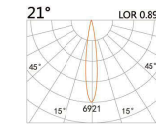

LBE-9608A

LED Power	Colour Temp	Luminous
13W	2700/3000K 4000/5000K	1425lm 1526lm
12W_{CWD}	1800-3000K	1045lm