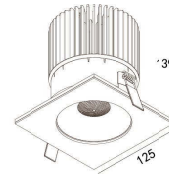

LBE-9809A

LED Power	Colour Temp	Luminous
18W	2700/3000K 4000/5000K	2087lm 2087lm