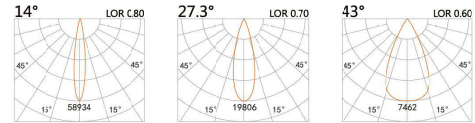

LIGHT DISTRIBUTION For 3000k

203x114(Cut out)

Tilt Rotate