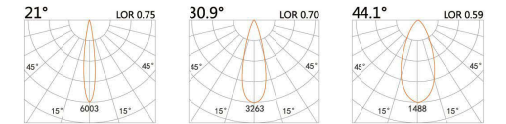

90(Cut out)

LBE-9845AS

LED Power	Colour Temp	Luminous
6W	2700/3000K	583lm
	4000/5000K	583lm

LIGHT DISTRIBUTION For 3000k

LBE-9845A

LED Power	Colour Temp	Luminous
7W	2700/3000K	657lm
	4000/5000K	657lm
6W _{cwD}	1800~3000K	518lm

75(Cut out)

LBE-9844BS

LED Power	Colour Temp	Luminous
8W	2700/3000K	754lm
	4000/5000K	754lm

LIGHT DISTRIBUTION For 3000k

LBE-9844B

LED Power	Colour Temp	Luminous
13W	2700/3000K	1425lm
	4000/5000K	1526lm
12W _{cwD}	1800~3000K	1045lm

90(Cut out)

LBE-9845BS

LED Power	Colour Temp	Luminous
8W	2700/3000K	754lm
	4000/5000K	754lm

LIGHT DISTRIBUTION For 3000k

LBE-9845B

LED Power	Colour Temp	Luminous
13W	2700/3000K	1425lm
	4000/5000K	1526lm
12W _{cwD}	1800~3000K	1045lm