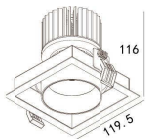

LIGHT DISTRIBUTION For 3000k