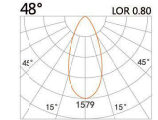

83(Cut out)

LBE-9519S

LED Power	Colour Temp	Luminous
8W	2700/3000K	754lm
	4000/5000K	754lm

LIGHT DISTRIBUTION For 3000k

LBE-9519A

LED Power	Colour Temp	Luminous
13W	2700/3000K	1425lm
	4000/5000K	1526lm
12W _{cwD}	1800~3000K	1045lm