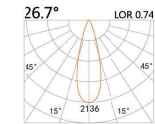

90x90(Cut out)

LBE-9847CS

LED Power	Colour Temp	Luminous
6W	2700/3000K 4000/5000K	583lm 583lm

LIGHT DISTRIBUTION For 3000k

LBE-9847C

LED Power	Colour Temp	Luminous
7W	2700/3000K 4000/5000K	657lm 657lm
6W _{cwD}	1800~3000K	518lm