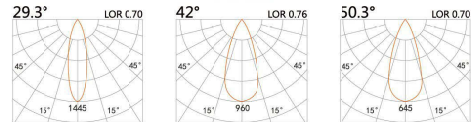

LBE-9207B

LED Power	Colour Temp	Luminous
3W	2700/3000K 4000/5000K	382lm 382lm

LIGHT DISTRIBUTION For 3000k

64
∅ 45
38(Cut out)

LBE-9307B

LED Power	Colour Temp	Luminous
7W	2700/3000K 4000/5000K	657lm 657lm

LIGHT DISTRIBUTION For 3000k

62
∅ 65
58(Cut out)

LBE-9507S

LED Power	Colour Temp	Luminous
6W	2700/3000K 4000/5000K	583lm 583lm

LIGHT DISTRIBUTION For 3000k

LBE-9507E

LED Power	Colour Temp	Luminous
6.8W	2700/3000K 4000/5000K	657lm 657lm
6W _{cw}	1800-3000K	518lm