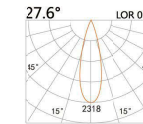

LBE-9922E

LED Power	Colour Temp	Luminous
7W	2700/3000K 4000/5000K	657lm 657lm
6W_{CWD}	1800-3000K	578lm

70(Cut out)