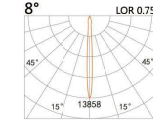

LBE-9300B

LED Power	Colour Temp	Luminous
7W	2700/3000K 4000/5000K	657lm 710lm

LIGHT DISTRIBUTION For 3000k

58(Cut out)

LBE-9500S

LED Power	Colour Temp	Luminous
6W	2700/3000K 4000/5000K	583lm 583lm

LIGHT DISTRIBUTION For 3000k