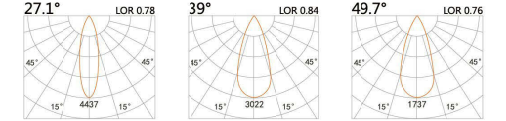

LIGHT DISTRIBUTION For 3000k