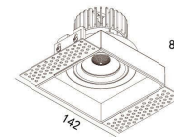

LIGHT DISTRIBUTION For 3000k

94x94(Cut out)