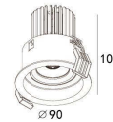

LED Power	Colour Temp	Luminous
7W	2700/3000K	657lm
	4000/5000K	657lm
6W_{cwD}	1800~3000K	578lm