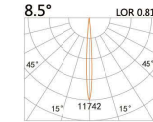

LBE-9207B

LED Power	Colour Temp	Luminous
3W	2700/3000K 4000/5000K	382lm 382lm

LIGHT DISTRIBUTION For 3000k

64
∅ 45
38(Cut out)

LBE-9307B

LED Power	Colour Temp	Luminous
7W	2700/3000K 4000/5000K	657lm 657lm

LIGHT DISTRIBUTION For 3000k

62
∅ 65
58(Cut out)

LBE-9507S

LED Power	Colour Temp	Luminous
6W	2700/3000K 4000/5000K	583lm 583lm

LIGHT DISTRIBUTION For 3000k

LBE-9507E

LED Power	Colour Temp	Luminous
6.8W	2700/3000K 4000/5000K	657lm 657lm
6W _{cw}	1800-3000K	518lm