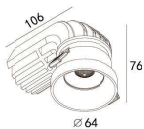

LIGHT DISTRIBUTION For 3000k

82(Cut out)

LBE-9916A

LED Power 18W Colour Temp 2700/3000K Luminous 2087lm
4000/5000K 2087lm

LIGHT DISTRIBUTION For 3000k

DC LED
RECESSED DOWNLIGHT

DIY2-Acrylic

LBE-9917A