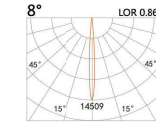

LIGHT DISTRIBUTION For 3000k

LBE-9613A

LED Power	Colour Temp	Luminous
18W	2700/3000K 4000/5000K	2087lm 2087lm

120(Cut out)

LBE-9713A

LED Power	Colour Temp	Luminous
33W	2700/3000K 4000/5000K	3770lm 4030lm

LIGHT DISTRIBUTION For 3000k

LIGHT DISTRIBUTION For 3000k

LBE-9504S

LED Power	Colour Temp	Luminous
6W	2700/3000K 4000/5000K	583lm 583lm

LIGHT DISTRIBUTION For 3000k

77(Cut out)

LBE-9504E

LED Power	Colour Temp	Luminous
6.8W	2700/3000K 4000/5000K	657lm 657lm
6W _{cwD}	1800~3000K	518lm