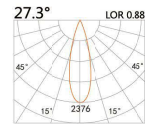

LIGHT DISTRIBUTION For 3000k

LBE-9923E

LED Power	Colour Temp	Luminous
7W	2700/3000K 4000/5000K	657lm 657lm
6W _{CWD}	1800-3000K	578lm

67x67(Cut out)

LBE-9924S

LED Power	Colour Temp	Luminous
6W	2700/3000K 4000/5000K	583lm 583lm