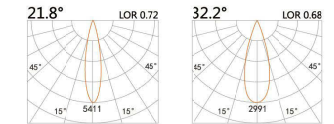

LBE-9124S

LED Power	Colour Temp	Luminous
8W	2700/3000K 4000/5000K	754lm 754lm

LIGHT DISTRIBUTION For 3000k

LBE-9124C

LED Power	Colour Temp	Luminous
13W	2700/3000K 4000/5000K	1425lm 1526lm

↗ 104x97(Cut out)