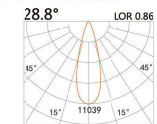

LBE-9808A

LED Power	Colour Temp	Luminous
18W	2700/3000K 4000/5000K	2087lm 2087lm

110(Cut out)

LBE-91108A

LED Power	Colour Temp	Luminous
33W	2700/3000K 4000/5000K	3770lm 4030lm

LIGHT DISTRIBUTION For 3000k

DC LED
RECESSED DOWNLIGHT