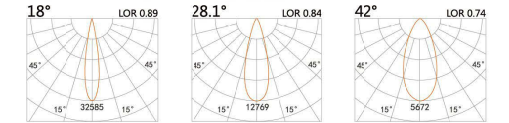

LIGHT DISTRIBUTION For 3000k