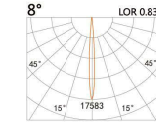

LIGHT DISTRIBUTION For 3000k

LBE-9504S

LED Power	Colour Temp	Luminous
6W	2700/3000K 4000/5000K	583lm 583lm

LIGHT DISTRIBUTION For 3000k

77(Cut out)

LBE-9504E

LED Power	Colour Temp	Luminous
6.8W	2700/3000K 4000/5000K	657lm 657lm
6W _{cwD}	1800~3000K	518lm

LBE-9514S

LED Power	Colour Temp	Luminous
8W	2700/3000K 4000/5000K	754lm 754lm

LIGHT DISTRIBUTION For 3000k

77(Cut out)

LBE-9514A

LED Power	Colour Temp	Luminous
13W	2700/3000K 4000/5000K	1425lm 1526lm
12W _{cwD}	1800~3000K	1045lm