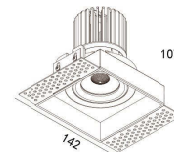

LIGHT DISTRIBUTION For 3000k

94x94(Cut out)

LBE-9500109S

LED Power	Colour Temp	Luminous
6W	2700/3000K 4000/5000K	583lm 583lm

LIGHT DISTRIBUTION For 3000k

LBE-9500109E

LED Power	Colour Temp	Luminous
6.8W	2700/3000K 4000/5000K	657lm 657lm
6W _{cwd}	1800-3000K	518lm