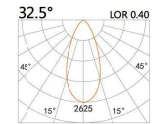

58(Cut out)

LBE-9506S

LED Power	Colour Temp	Luminous
6W	2700/3000K 4000/5000K	583lm 583lm

LIGHT DISTRIBUTION For 3000k

LBE-9506E

LED Power	Colour Temp	Luminous
6.8W	2700/3000K 4000/5000K	657lm 657lm
6W _{cwD}	1800~3000K	518lm

58(Cut out)

LBE-9512S

LED Power	Colour Temp	Luminous
8W	2700/3000K 4000/5000K	754lm 754lm

LIGHT DISTRIBUTION For 3000k

LBE-9512A

LED Power	Colour Temp	Luminous
13W	2700/3000K 4000/5000K	1425lm 1526lm
12W _{cwD}	1800~3000K	1045lm

87(Cut out)

LBE-9612S

LED Power	Colour Temp	Luminous
13W	2700/3000K 4000/5000K	1023lm 1101lm

LIGHT DISTRIBUTION For 3000k

LBE-9612A

LED Power	Colour Temp	Luminous
18W	2700/3000K 4000/5000K	2087lm 2087lm

110(Cut out)