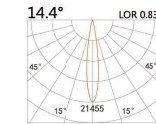

87(Cut out)

LBE-9612S

LED Power	Colour Temp	Luminous
13W	2700/3000K 4000/5000K	1023lm 1101lm

LIGHT DISTRIBUTION For 3000k

LBE-9612A

LED Power	Colour Temp	Luminous
18W	2700/3000K 4000/5000K	2087lm 2087lm

110(Cut out)