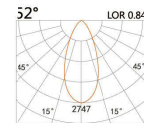

LBE-95182S

LED Power	Colour Temp	Luminous
16W	2700/3000K 4000/5000K	1508lm 1508lm

LIGHT DISTRIBUTION For 3000k

186x95(Cut out)

LBE-95182A

LED Power	Colour Temp	Luminous
26W	2700/3000K 4000/5000K	2850lm 3052lm
24W _{CWD}	1800-3000K	2090lm