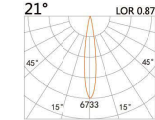

83(Cut out)

LBE-9519S

LED Power	Colour Temp	Luminous
8W	2700/3000K	754lm
	4000/5000K	754lm

LIGHT DISTRIBUTION For 3000k

LBE-9519A

LED Power	Colour Temp	Luminous
13W	2700/3000K	1425lm
	4000/5000K	1526lm
12W _{cwD}	1800~3000K	1045lm