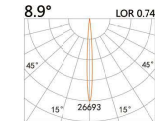

LIGHT DISTRIBUTION For 3000k