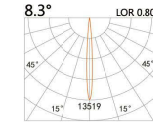

LIGHT DISTRIBUTION For 3000k