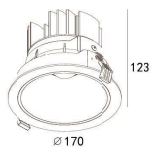

LBE-9322A

LED Power	Colour Temp	Luminous
13W	2700/3000K	1425lm
	4000/5000K	1526lm

LIGHT DISTRIBUTION For 3000k