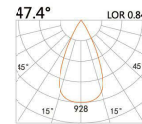

LBE-9921E

LED Power	Colour Temp	Luminous
7W	2700/3000K 4000/5000K	657lm 657lm
6W_{CWD}	1800-3000K	578lm

68x68(Cut out)