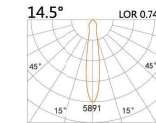

58(Cut out)

LBE-9506S

LED Power	Colour Temp	Luminous
6W	2700/3000K 4000/5000K	583lm 583lm

LIGHT DISTRIBUTION For 3000k

LBE-9506E

LED Power	Colour Temp	Luminous
6.8W	2700/3000K 4000/5000K	657lm 657lm
6W _{cwD}	1800~3000K	518lm