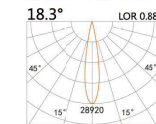

LBE-9808A

LED Power	Colour Temp	Luminous
18W	2700/3000K 4000/5000K	2087lm 2087lm

110(Cut out)

LBE-91108A

LED Power	Colour Temp	Luminous
33W	2700/3000K 4000/5000K	3770lm 4030lm

LIGHT DISTRIBUTION For 3000k

DC LED
RECESSED DOWNLIGHT