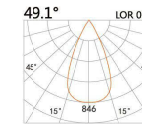

LBE-9922E

LED Power	Colour Temp	Luminous
7W	2700/3000K 4000/5000K	657lm 657lm
6W_{CWD}	1800-3000K	578lm

70(Cut out)