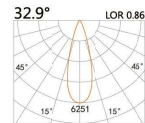

LBE-95182S

LED Power	Colour Temp	Luminous
16W	2700/3000K 4000/5000K	1508lm 1508lm

LIGHT DISTRIBUTION For 3000k

186x95(Cut out)

LBE-95182A

LED Power	Colour Temp	Luminous
26W	2700/3000K 4000/5000K	2850lm 3052lm
24W _{CWD}	1800-3000K	2090lm