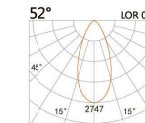

LBE-95172S

LED Power	Colour Temp	Luminous
16W	2700/3000K 4000/5000K	1508lm 1508lm

LIGHT DISTRIBUTION For 3000k

185x100(Cut out)

LBE-95172A

LED Power	Colour Temp	Luminous
26W	2700/3000K 4000/5000K	2850lm 3052lm
24W _{CWD}	1800-3000K	2090lm