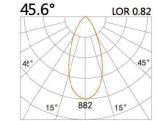

LED Power	Colour Temp	Luminous
7W	2700/3000K	657lm
	4000/5000K	657lm
6W_{cwD}	1800~3000K	578lm