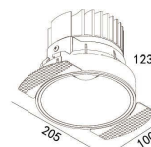

LIGHT DISTRIBUTION For 3000k

150(Cut out)

LBE-9323A

LED Power	Colour Temp	Luminous
27W	2700/3000K	2798lm
	4000/5000K	2798lm

LIGHT DISTRIBUTION For 3000k

DIY3
URG <19

102x102(Cut out)

LBE-9332A