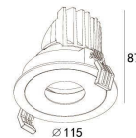

LIGHT DISTRIBUTION For 3000k

100(Cut out)

LBE-9136CS

LED Power	Colour Temp	Luminous
8W	2700/3000K 4000/5000K	754lm 754lm

LIGHT DISTRIBUTION For 3000k

100(Cut out)

LBE-9136C

LED Power	Colour Temp	Luminous
13W	2700/3000K 4000/5000K	1425lm 1526lm