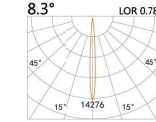

LIGHT DISTRIBUTION For 3000k