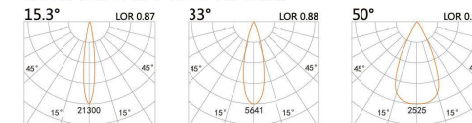

LIGHT DISTRIBUTION For 3000k