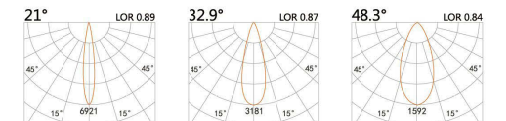

LIGHT DISTRIBUTION For 3000k

LBE-9521A

LED Power	Colour Temp	Luminous
13W	2700/3000K 4000/5000K	1425lm 1526lm
12W_{CWD}	1800-3000K	1045lm