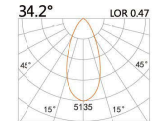

LIGHT DISTRIBUTION For 3000k