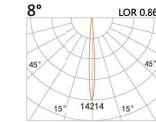

DIY1-Fixed

Rotate

38(Cut out)

LBE-9208B

LED Power	Colour Temp	Luminous
3W	2700/3000K 4000/5000K	353lm 353lm

LIGHT DISTRIBUTION For 3000k

38(Cut out)

LBE-9308B

LED Power	Colour Temp	Luminous
7W	2700/3000K 4000/5000K	657lm 710lm

LIGHT DISTRIBUTION For 3000k

58(Cut out)

LBE-9508S

LED Power	Colour Temp	Luminous
6W	2700/3000K 4000/5000K	583lm 583lm

LIGHT DISTRIBUTION For 3000k