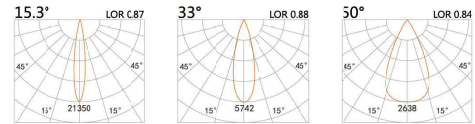

LIGHT DISTRIBUTION For 3000k