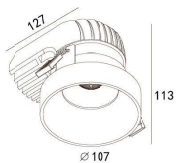

DC LED
RECESSED DOWNLIGHT

DIY2-Acrylic

LBE-9917A

LED Power 13W
Colour Temp 2700/3000K
4000/5000K
Luminous 1426lm
1526lm

LIGHT DISTRIBUTION For 3000k

58(Cut out)

LBE-9918A

LED Power 13W
Colour Temp 2700/3000K
4000/5000K
Luminous 1426lm
1526lm

LIGHT DISTRIBUTION For 3000k

58(Cut out)

LBE-9919A

LED Power 18W
Colour Temp 2700/3000K
4000/5000K
Luminous 2087lm
2087lm

LIGHT DISTRIBUTION For 3000k

82(Cut out)

LBE-9920A

LED Power 18W
Colour Temp 2700/3000K
4000/5000K
Luminous 2087lm
2087lm

LIGHT DISTRIBUTION For 3000k

82(Cut out)