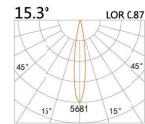

LIGHT DISTRIBUTION For 3000k

LBE-9923E

LED Power	Colour Temp	Luminous
7W	2700/3000K 4000/5000K	657lm 657lm
6W _{CWD}	1800-3000K	578lm

67x67(Cut out)

LBE-9924S

LED Power	Colour Temp	Luminous
6W	2700/3000K 4000/5000K	583lm 583lm