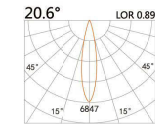

LBE-9935A

LED Power	Colour Temp	Luminous
13W	2700/3000K	1425lm
	4000/5000K	1526lm
12W_{CWD}	1800~3000K	1045lm