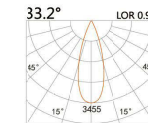

LBE-9934A

LED Power	Colour Temp	Luminous
13W	2700/3000K 4000/5000K	1425lm 1526lm
12W_{CWD}	1800-3000K	1045lm