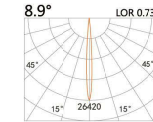

LBE-9520A

LED Power	Colour Temp	Luminous
13W	2700/3000K 4000/5000K	1425lm 1526lm
12W _{cwD}	1800~3000K	1045lm

86(Cut out)

LBE-9616S

LED Power	Colour Temp	Luminous
13W	2700/3000K 4000/5000K	1023lm 1101lm

LIGHT DISTRIBUTION For 3000k