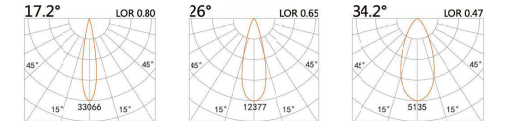

LIGHT DISTRIBUTION For 3000k