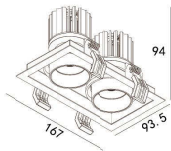

122x118(Cut out)

LBE-9904A

LED Power 25W
Colour Temp 2700/3000K
4000/5000K
Luminous 3067lm
3067lm

LIGHT DISTRIBUTION For 3000k

DIY1S-New

LBE-9901B

LED Power 26W Colour Temp 2700/3000K
4000/5000K Luminous 2850lm
3052lm