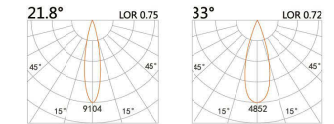

LIGHT DISTRIBUTION For 3000k

∅ 150(Cut out)