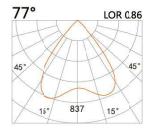

LIGHT DISTRIBUTION For 3000k

104x97(Cut out)