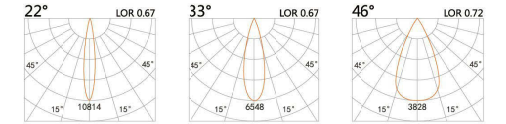

LIGHT DISTRIBUTION For 3000k

151x88(Cut out)

Tilt Rotate

LBE-9902B

LED Power 26W Colour Temp 2700/3000K
4000/5000K Luminous 2850lm
3052lm

LIGHT DISTRIBUTION For 3000k

166x97(Cut out)

Tilt Rotate