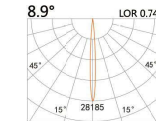

LIGHT DISTRIBUTION For 3000k