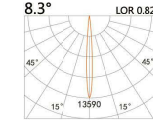

DIY1 -Adjustable

75x75(Cut out)

LBE-9846CS

LED Power	Colour Temp	Luminous
6W	2700/3000K 4000/5000K	583lm 583lm

LIGHT DISTRIBUTION For 3000k

LBE-9844C

LED Power	Colour Temp	Luminous
7W	2700/3000K 4000/5000K	657lm 657lm
6W _{cwD}	1800~3000K	518lm