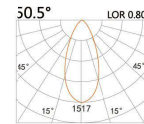

DIY1 -Double head

LBE-94182S

LED Power	Colour Temp	Luminous
12W	2700/3000K 4000/5000K	1166lm 1166lm

LIGHT DISTRIBUTION For 3000k

186x95(Cut out)

LBE-94182A

LED Power	Colour Temp	Luminous
14W	2700/3000K 4000/5000K	1314lm 1314lm
12W _{CWD}	1800-3000K	1036lm