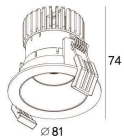

70(Cut out)