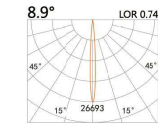

LIGHT DISTRIBUTION For 3000k