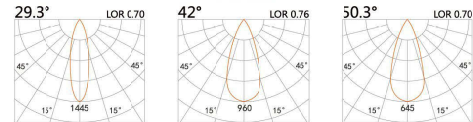

LIGHT DISTRIBUTION For 3000k

LBE-9309B

LED Power	Colour Temp	Luminous
7W	2700/3000K 4000/5000K	657lm 710lm

LIGHT DISTRIBUTION For 3000k

38(Cut out)

58(Cut out)

LBE-9509S

LED Power	Colour Temp	Luminous
6W	2700/3000K 4000/5000K	583lm 583lm