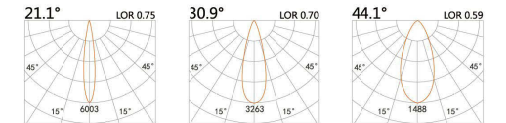

75(Cut out)

LBE-9844BS

LED Power	Colour Temp	Luminous
8W	2700/3000K	754lm
	4000/5000K	754lm

LIGHT DISTRIBUTION For 3000k

LBE-9844B

LED Power	Colour Temp	Luminous
13W	2700/3000K	1425lm
	4000/5000K	1526lm
12W _{cwD}	1800~3000K	1045lm

90(Cut out)

LBE-9845BS

LED Power	Colour Temp	Luminous
8W	2700/3000K	754lm
	4000/5000K	754lm

LIGHT DISTRIBUTION For 3000k

LBE-9845B

LED Power	Colour Temp	Luminous
13W	2700/3000K	1425lm
	4000/5000K	1526lm
12W _{cwD}	1800~3000K	1045lm