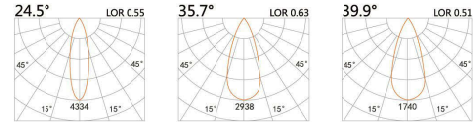

101
∅ 91
82(Cut out)

LBE-9610S

LED Power	Colour Temp	Luminous
13W	2700/3000K 4000/5000K	1101lm 1268lm
10W _{cw}	1800-3000K	1100lm

LIGHT DISTRIBUTION For 3000k

LBE-9610A

LED Power	Colour Temp	Luminous
18W	2700/3000K 4000/5000K	2087lm 2087lm

125
∅ 125
110(Cut out)

LBE-9710A

LED Power	Colour Temp	Luminous
33W	2700/3000K 4000/5000K	3770lm 4030lm

LIGHT DISTRIBUTION For 3000k

DC LED
RECESSED DOWNLIGHT

DIY1-Fixed

Rotate

38(Cut out)

LBE-9206B

LED Power	Colour Temp	Luminous
3W	2700/3000K 4000/5000K	382lm 382lm

LIGHT DISTRIBUTION For 3000k

38(Cut out)

LBE-9306B

LED Power	Colour Temp	Luminous
7W	2700/3000K 4000/5000K	657lm 657lm

LIGHT DISTRIBUTION For 3000k

58(Cut out)

LBE-9506S

LED Power	Colour Temp	Luminous
6W	2700/3000K 4000/5000K	583lm 583lm

LIGHT DISTRIBUTION For 3000k

LBE-9506E

LED Power	Colour Temp	Luminous
6.8W	2700/3000K 4000/5000K	657lm 657lm
6W _{cwD}	1800~3000K	518lm