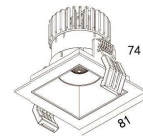

LBE-9921E

LED Power	Colour Temp	Luminous
7W	2700/3000K 4000/5000K	657lm 657lm
6W_{CWD}	1800-3000K	578lm

68x68(Cut out)