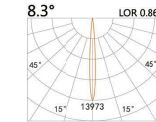

LIGHT DISTRIBUTION For 3000k

94x94(Cut out)

LBE-9500109S

LED Power	Colour Temp	Luminous
6W	2700/3000K 4000/5000K	583lm 583lm

LIGHT DISTRIBUTION For 3000k

LBE-9500109E

LED Power	Colour Temp	Luminous
6.8W	2700/3000K 4000/5000K	657lm 657lm
6W _{cwd}	1800-3000K	518lm