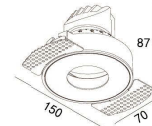

DIY3- New Trimless

78(Cut.out)

LBE-9145C

LED Power	Colour Temp	Luminous
7W	2700/3000K 4000/5000K	657lm 657lm

LIGHT DISTRIBUTION For 3000k

100(Cut.out)

LBE-9146CS

LED Power	Colour Temp	Luminous
8W	2700/3000K 4000/5000K	754lm 754lm