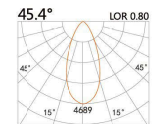

LBE-9808A

LED Power	Colour Temp	Luminous
18W	2700/3000K 4000/5000K	2087lm 2087lm

110(Cut out)

LBE-91108A

LED Power	Colour Temp	Luminous
33W	2700/3000K 4000/5000K	3770lm 4030lm

LIGHT DISTRIBUTION For 3000k

DC LED
RECESSED DOWNLIGHT