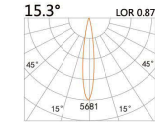

LBE-9925E

LED Power	Colour Temp	Luminous
7W	2700/3000K	657lm
	4000/5000K	657lm
6W_{CWD}	1800~3000K	578lm