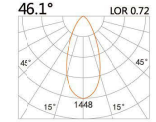

LBE-9609A

LED Power	Colour Temp	Luminous
13W	2700/3000K 4000/5000K	1425lm 1526lm
12W_{cw}	1800~3000K	1045lm