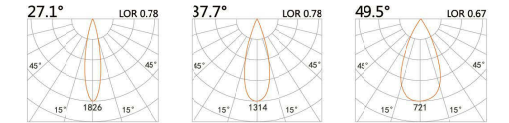

LIGHT DISTRIBUTION For 3000k

∅ 100(Cut out)

LBE-9116S

LED Power	Colour Temp	Luminous
8W	2700/3000K 4000/5000K	754lm 754lm

LIGHT DISTRIBUTION For 3000k

LBE-9116C

LED Power	Colour Temp	Luminous
13W	2700/3000K 4000/5000K	1425lm 1526lm