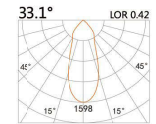

58(Cut out)

LBE-9506S

LED Power	Colour Temp	Luminous
6W	2700/3000K 4000/5000K	583lm 583lm

LIGHT DISTRIBUTION For 3000k

LBE-9506E

LED Power	Colour Temp	Luminous
6.8W	2700/3000K 4000/5000K	657lm 657lm
6W _{cwD}	1800~3000K	518lm

58(Cut out)

LBE-9512S

LED Power	Colour Temp	Luminous
8W	2700/3000K 4000/5000K	754lm 754lm

LIGHT DISTRIBUTION For 3000k

LBE-9512A

LED Power	Colour Temp	Luminous
13W	2700/3000K 4000/5000K	1425lm 1526lm
12W _{cwD}	1800~3000K	1045lm

87(Cut out)

LBE-9612S

LED Power	Colour Temp	Luminous
13W	2700/3000K 4000/5000K	1023lm 1101lm

LIGHT DISTRIBUTION For 3000k

LBE-9612A

LED Power	Colour Temp	Luminous
18W	2700/3000K 4000/5000K	2087lm 2087lm

110(Cut out)