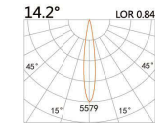

LBE-9301B

LED Power	Colour Temp	Luminous
7W	2700/3000K 4000/5000K	657lm 657lm

LIGHT DISTRIBUTION For 3000k

58(Cut out)

LBE-9501S

LED Power	Colour Temp	Luminous
6W	2700/3000K 4000/5000K	583lm 583lm

LIGHT DISTRIBUTION For 3000k

LBE-9501E

LED Power	Colour Temp	Luminous
7W	2700/3000K 4000/5000K	657lm 657lm
6W _{cwD}	1800~3000K	578lm

58(Cut out)

LBE-9511S

LED Power	Colour Temp	Luminous
8W	2700/3000K 4000/5000K	754lm 754lm

LIGHT DISTRIBUTION For 3000k