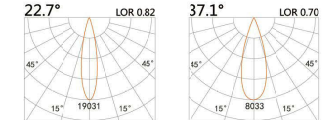

LBE-9147D

LED Power	Colour Temp	Luminous
32W	2700/3000K 4000/5000K	4240lm 4240lm