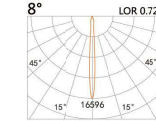

LBE-9206B

LED Power	Colour Temp	Luminous
3W	2700/3000K 4000/5000K	382lm 382lm

LIGHT DISTRIBUTION For 3000k

38(Cut out)

LBE-9306B

LED Power	Colour Temp	Luminous
7W	2700/3000K 4000/5000K	657lm 657lm

LIGHT DISTRIBUTION For 3000k

58(Cut out)

LBE-9506S

LED Power	Colour Temp	Luminous
6W	2700/3000K 4000/5000K	583lm 583lm

LIGHT DISTRIBUTION For 3000k

LBE-9506E

LED Power	Colour Temp	Luminous
6.8W	2700/3000K 4000/5000K	657lm 657lm
6W _{cwD}	1800~3000K	518lm

58(Cut out)

LBE-9512S

LED Power	Colour Temp	Luminous
8W	2700/3000K 4000/5000K	754lm 754lm

LIGHT DISTRIBUTION For 3000k

LBE-9512A

LED Power	Colour Temp	Luminous
13W	2700/3000K 4000/5000K	1425lm 1526lm
12W _{cwD}	1800~3000K	1045lm