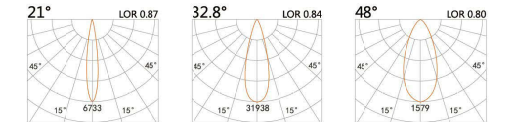

94x94(Cut out)

LBE-9517S

LED Power	Colour Temp	Luminous
8W	2700/3000K 4000/5000K	754lm 754lm

LIGHT DISTRIBUTION For 3000k

LBE-9517A

LED Power	Colour Temp	Luminous
13W	2700/3000K 4000/5000K	1425lm 1526lm
12W _{cwd}	1800-3000K	1045lm