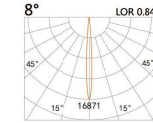

LIGHT DISTRIBUTION For 3000k

44(Cut out)

LBE-9303B

LED Power	Colour Temp	Luminous
7W	2700/3000K 4000/5000K	657lm 657lm

LIGHT DISTRIBUTION For 3000k

67(Cut out)

LBE-9503S

LED Power	Colour Temp	Luminous
6W	2700/3000K 4000/5000K	583lm 583lm

LIGHT DISTRIBUTION For 3000k

LBE-9503E

LED Power	Colour Temp	Luminous
6.8W	2700/3000K 4000/5000K	657lm 657lm
6W _{cwD}	1800~3000K	518lm

67(Cut out)

LBE-9513S

LED Power	Colour Temp	Luminous
8W	2700/3000K 4000/5000K	754lm 754lm

LIGHT DISTRIBUTION For 3000k

LBE-9513A

LED Power	Colour Temp	Luminous
12.7W	2700/3000K 4000/5000K	1325lm 1526lm
12W _{cwD}	1800~3000K	1100lm

102(Cut out)

LBE-9613S

LED Power	Colour Temp	Luminous
13W	2700/3000K 4000/5000K	1101lm 1268lm