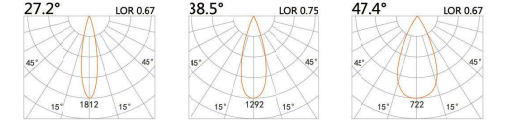

DIY3- New

78x78(Cut out)

LBE-9119C

LED Power	Colour Temp	Luminous
7W	2700/3000K 4000/5000K	657lm 657lm

LIGHT DISTRIBUTION For 3000k

102x102(Cut out)

LBE-9120S

LED Power	Colour Temp	Luminous
8W	2700/3000K 4000/5000K	754lm 754lm