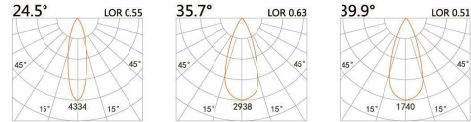

LIGHT DISTRIBUTION For 3000k