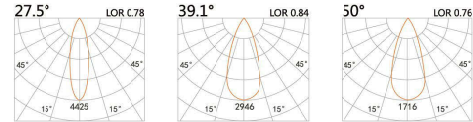

83(Cut out)

LBE-9519S

LED Power	Colour Temp	Luminous
8W	2700/3000K	754lm
	4000/5000K	754lm

LIGHT DISTRIBUTION For 3000k

LBE-9519A

LED Power	Colour Temp	Luminous
13W	2700/3000K	1425lm
	4000/5000K	1526lm
12W _{cwD}	1800~3000K	1045lm

DC LED
RECESSED DOWNLIGHT

DIY1-Adjustable & Trimless

58(Cut out)

LBE-9200108B

LED Power	Colour Temp	Luminous
3W	2700/3000K 4000/5000K	353lm 353lm

LIGHT DISTRIBUTION For 3000k

58(Cut out)

LBE-9300108B

LED Power	Colour Temp	Luminous
7W	2700/3000K 4000/5000K	657lm 710lm

LIGHT DISTRIBUTION For 3000k

83(Cut out)

LBE-9500108B

LED Power	Colour Temp	Luminous
6W	2700/3000K 4000/5000K	583lm 583lm

LIGHT DISTRIBUTION For 3000k