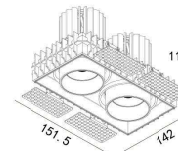

DIY1S-New

LBE-9901B

LED Power 26W Colour Temp 2700/3000K
4000/5000K Luminous 2850lm
3052lm

LIGHT DISTRIBUTION For 3000k

151x88(Cut out)

Tilt Rotate

LBE-9902B

LED Power 26W Colour Temp 2700/3000K
4000/5000K Luminous 2850lm
3052lm

LIGHT DISTRIBUTION For 3000k

166x97(Cut out)

Tilt Rotate

LBE-9903B

LED Power 50W Colour Temp 2700/3000K
4000/5000K Luminous 6134lm
6134lm

LIGHT DISTRIBUTION For 3000k

203x114(Cut out)

Tilt Rotate

LBE-9904B

LED Power 50W Colour Temp 2700/3000K
4000/5000K Luminous 6134lm
6134lm

LIGHT DISTRIBUTION For 3000k

217x123(Cut out)

Tilt Rotate