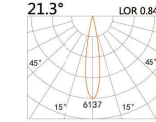

LBE-9609A

LED Power	Colour Temp	Luminous
13W	2700/3000K 4000/5000K	1425lm 1526lm
12W_{cw}	1800~3000K	1045lm