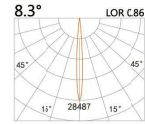

LIGHT DISTRIBUTION For 3000k