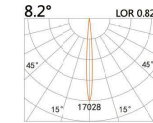

LIGHT DISTRIBUTION For 3000k