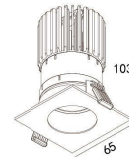

LBE-9500E

LED Power	Colour Temp	Luminous
6.8W	2700/3000K 4000/5000K	657lm 657lm
6W_{cwD}	1800~3000K	518lm