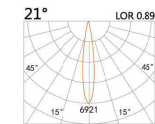

LBE-9301B

LED Power	Colour Temp	Luminous
7W	2700/3000K 4000/5000K	657lm 657lm

LIGHT DISTRIBUTION For 3000k

58(Cut out)

LBE-9501S

LED Power	Colour Temp	Luminous
6W	2700/3000K 4000/5000K	583lm 583lm

LIGHT DISTRIBUTION For 3000k

LBE-9501E

LED Power	Colour Temp	Luminous
7W	2700/3000K 4000/5000K	657lm 657lm
6W _{cwD}	1800~3000K	578lm

58(Cut out)

LBE-9511S

LED Power	Colour Temp	Luminous
8W	2700/3000K 4000/5000K	754lm 754lm

LIGHT DISTRIBUTION For 3000k

LBE-9511A

LED Power	Colour Temp	Luminous
13W	2700/3000K 4000/5000K	1425lm 1526lm
12W _{cwD}	1800~3000K	1045lm

82(Cut out)

LBE-9611S

LED Power	Colour Temp	Luminous
13W	2700/3000K 4000/5000K	1101lm 1268lm

LIGHT DISTRIBUTION For 3000k