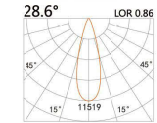

LBE-9511A

LED Power	Colour Temp	Luminous
13W	2700/3000K 4000/5000K	1425lm 1526lm
12W _{cwD}	1800~3000K	1045lm

82(Cut out)

LBE-9611S

LED Power	Colour Temp	Luminous
13W	2700/3000K 4000/5000K	1101lm 1268lm

LIGHT DISTRIBUTION For 3000k

LBE-9611A

LED Power	Colour Temp	Luminous
18W	2700/3000K 4000/5000K	2087lm 2087lm

110(Cut out)

LBE-9711A

LED Power	Colour Temp	Luminous
33.4W	2700/3000K 4000/5000K	3770lm 4030lm

LIGHT DISTRIBUTION For 3000k