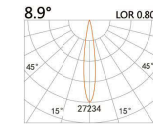

LIGHT DISTRIBUTION For 3000k

LBE-9503E

LED Power	Colour Temp	Luminous
6.8W	2700/3000K 4000/5000K	657lm 657lm
6W _{cwD}	1800~3000K	518lm

67(Cut out)

LBE-9513S

LED Power	Colour Temp	Luminous
8W	2700/3000K 4000/5000K	754lm 754lm

LIGHT DISTRIBUTION For 3000k

LBE-9513A

LED Power	Colour Temp	Luminous
12.7W	2700/3000K 4000/5000K	1325lm 1526lm
12W _{cwD}	1800~3000K	1100lm

102(Cut out)

LBE-9613S

LED Power	Colour Temp	Luminous
13W	2700/3000K 4000/5000K	1101lm 1268lm

LIGHT DISTRIBUTION For 3000k

LBE-9613A

LED Power	Colour Temp	Luminous
18W	2700/3000K 4000/5000K	2087lm 2087lm

120(Cut out)

LBE-9713A

LED Power	Colour Temp	Luminous
33W	2700/3000K 4000/5000K	3770lm 4030lm

LIGHT DISTRIBUTION For 3000k