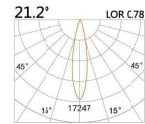

LIGHT DISTRIBUTION For 3000k

192x104(Cut out)