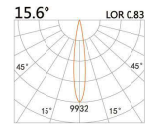

DIY1 -Double head

LBE-94182S

LED Power	Colour Temp	Luminous
12W	2700/3000K 4000/5000K	1166lm 1166lm

LIGHT DISTRIBUTION For 3000k

186x95(Cut out)

LBE-94182A

LED Power	Colour Temp	Luminous
14W	2700/3000K 4000/5000K	1314lm 1314lm
12W _{CWD}	1800-3000K	1036lm