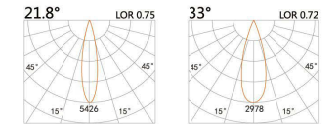

LBE-9106S

LED Power	Colour Temp	Luminous
8W	2700/3000K 4000/5000K	754lm 754lm

LIGHT DISTRIBUTION For 3000k

100(Cut.out)

LBE-9106C

LED Power	Colour Temp	Luminous
13W	2700/3000K 4000/5000K	1425lm 1526lm

LBE-9106D