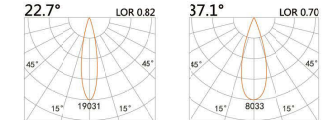

LBE-9137D

LED Power	Colour Temp	Luminous
32W	2700/3000K 4000/5000K	4240lm 4240lm