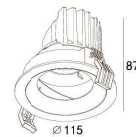

LBE-9106S

LED Power	Colour Temp	Luminous
8W	2700/3000K 4000/5000K	754lm 754lm

LIGHT DISTRIBUTION For 3000k

100(Cut.out)

LBE-9106C

LED Power	Colour Temp	Luminous
13W	2700/3000K 4000/5000K	1425lm 1526lm

LBE-9106D