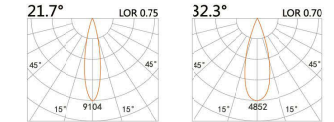

LIGHT DISTRIBUTION For 3000k

↗ 150x150(Cut out)