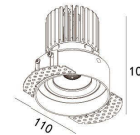

LBE-9500108S

LED Power	Colour Temp	Luminous
6.8W	2700/3000K 4000/5000K	657lm 657lm
6W_{cwD}	1800~3000K	518lm