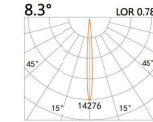

LBE-9207B

LED Power	Colour Temp	Luminous
3W	2700/3000K 4000/5000K	382lm 382lm

LIGHT DISTRIBUTION For 3000k

64
∅ 45
38(Cut out)

LBE-9307B

LED Power	Colour Temp	Luminous
7W	2700/3000K 4000/5000K	657lm 657lm

LIGHT DISTRIBUTION For 3000k

62
∅ 65
58(Cut out)

LBE-9507S

LED Power	Colour Temp	Luminous
6W	2700/3000K 4000/5000K	583lm 583lm

LIGHT DISTRIBUTION For 3000k

LBE-9507E

LED Power	Colour Temp	Luminous
6.8W	2700/3000K 4000/5000K	657lm 657lm
6W _{cw}	1800-3000K	518lm

85
∅ 65
58(Cut out)

LBE-9510S

LED Power	Colour Temp	Luminous
8W	2700/3000K 4000/5000K	754lm 754lm

LIGHT DISTRIBUTION For 3000k

LBE-9510A

LED Power	Colour Temp	Luminous
13W	2700/3000K 4000/5000K	1425lm 1526lm
12W _{cw}	1800-3000K	1045lm