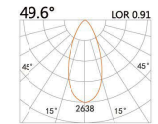

LBE-9501E

LED Power	Colour Temp	Luminous
7W	2700/3000K 4000/5000K	657lm 657lm
6W _{cwD}	1800~3000K	578lm

58(Cut out)

LBE-9511S

LED Power	Colour Temp	Luminous
8W	2700/3000K 4000/5000K	754lm 754lm

LIGHT DISTRIBUTION For 3000k

LBE-9511A

LED Power	Colour Temp	Luminous
13W	2700/3000K 4000/5000K	1425lm 1526lm
12W _{cwD}	1800~3000K	1045lm

82(Cut out)

LBE-9611S

LED Power	Colour Temp	Luminous
13W	2700/3000K 4000/5000K	1101lm 1268lm

LIGHT DISTRIBUTION For 3000k

LBE-9611A

LED Power	Colour Temp	Luminous
18W	2700/3000K 4000/5000K	2087lm 2087lm

110(Cut out)

LBE-9711A

LED Power	Colour Temp	Luminous
33.4W	2700/3000K 4000/5000K	3770lm 4030lm

LIGHT DISTRIBUTION For 3000k