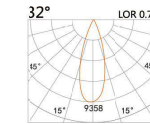

LIGHT DISTRIBUTION For 3000k