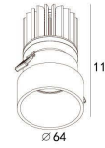

LIGHT DISTRIBUTION For 3000k