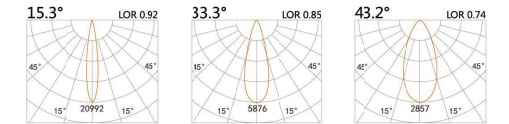

LIGHT DISTRIBUTION For 3000k

LBE-9504S

LED Power	Colour Temp	Luminous
6W	2700/3000K 4000/5000K	583lm 583lm

LIGHT DISTRIBUTION For 3000k

77(Cut out)

LBE-9504E

LED Power	Colour Temp	Luminous
6.8W	2700/3000K 4000/5000K	657lm 657lm
6W _{cwD}	1800~3000K	518lm

LBE-9514S

LED Power	Colour Temp	Luminous
8W	2700/3000K 4000/5000K	754lm 754lm

LIGHT DISTRIBUTION For 3000k

77(Cut out)

LBE-9514A

LED Power	Colour Temp	Luminous
13W	2700/3000K 4000/5000K	1425lm 1526lm
12W _{cwD}	1800~3000K	1045lm

LBE-9614S

LED Power	Colour Temp	Luminous
13W	2700/3000K 4000/5000K	1023lm 1101lm

LIGHT DISTRIBUTION For 3000k

100(Cut out)

LBE-9614A

LED Power	Colour Temp	Luminous
18W	2700/3000K 4000/5000K	2087lm 2087lm

LBE-9714A