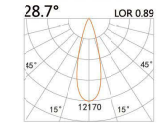

LIGHT DISTRIBUTION For 3000k