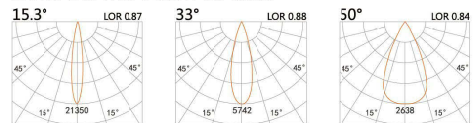

LIGHT DISTRIBUTION For 3000k

82(Cut out)