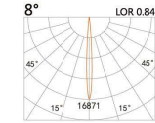

LBE-9301B

LED Power	Colour Temp	Luminous
7W	2700/3000K 4000/5000K	657lm 657lm

LIGHT DISTRIBUTION For 3000k

58(Cut out)

LBE-9501S

LED Power	Colour Temp	Luminous
6W	2700/3000K 4000/5000K	583lm 583lm

LIGHT DISTRIBUTION For 3000k

LBE-9501E

LED Power	Colour Temp	Luminous
7W	2700/3000K 4000/5000K	657lm 657lm
6W _{cwD}	1800~3000K	578lm

58(Cut out)

LBE-9511S

LED Power	Colour Temp	Luminous
8W	2700/3000K 4000/5000K	754lm 754lm

LIGHT DISTRIBUTION For 3000k

LBE-9511A

LED Power	Colour Temp	Luminous
13W	2700/3000K 4000/5000K	1425lm 1526lm
12W _{cwD}	1800~3000K	1045lm

82(Cut out)

LBE-9611S

LED Power	Colour Temp	Luminous
13W	2700/3000K 4000/5000K	1101lm 1268lm

LIGHT DISTRIBUTION For 3000k