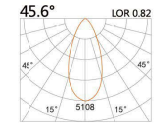

LIGHT DISTRIBUTION For 3000k