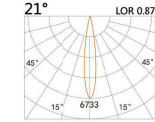

LBE-9516A

LED Power	Colour Temp	Luminous
13W	2700/3000K 4000/5000K	1425lm 1526lm
12W_{cwD}	1800~3000K	1045lm