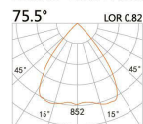

LBE-9312A

LED Power	Colour Temp	Luminous
13W	2700/3000K	1425lm
	4000/5000K	1526lm

LIGHT DISTRIBUTION For 3000k