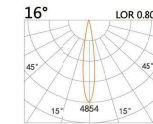

90x90(Cut out)

LBE-9847CS

LED Power	Colour Temp	Luminous
6W	2700/3000K 4000/5000K	583lm 583lm

LIGHT DISTRIBUTION For 3000k

LBE-9847C

LED Power	Colour Temp	Luminous
7W	2700/3000K 4000/5000K	657lm 657lm
6W _{cwD}	1800~3000K	518lm