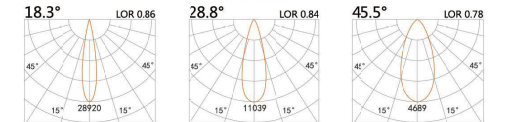

85
∅ 65
58(Cut out)

LBE-9510S

LED Power	Colour Temp	Luminous
8W	2700/3000K 4000/5000K	754lm 754lm

LIGHT DISTRIBUTION For 3000k

LBE-9510A

LED Power	Colour Temp	Luminous
13W	2700/3000K 4000/5000K	1425lm 1526lm
12W _{cw}	1800-3000K	1045lm

101
∅ 91
82(Cut out)

LBE-9610S

LED Power	Colour Temp	Luminous
13W	2700/3000K 4000/5000K	1101lm 1268lm
10W _{cw}	1800-3000K	1100lm

LIGHT DISTRIBUTION For 3000k

LBE-9610A

LED Power	Colour Temp	Luminous
18W	2700/3000K 4000/5000K	2087lm 2087lm

125
∅ 125
110(Cut out)

LBE-9710A

LED Power	Colour Temp	Luminous
33W	2700/3000K 4000/5000K	3770lm 4030lm

LIGHT DISTRIBUTION For 3000k

DC LED
RECESSED DOWNLIGHT

DIY1-Fixed

Rotate

38(Cut out)