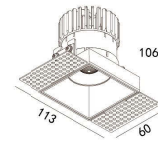

LBE-9923E

LED Power	Colour Temp	Luminous
7W	2700/3000K 4000/5000K	657lm 657lm
6W_{CWD}	1800-3000K	578lm

67x67(Cut out)