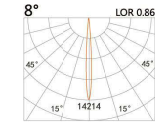

DC LED
RECESSED DOWNLIGHT

DIY1-Fixed

Rotate

38(Cut out)

LBE-9201B

LED Power	Colour Temp	Luminous
3W	2700/3000K 4000/5000K	382lm 382lm

LIGHT DISTRIBUTION For 3000k

38(Cut out)

LBE-9301B

LED Power	Colour Temp	Luminous
7W	2700/3000K 4000/5000K	657lm 657lm

LIGHT DISTRIBUTION For 3000k

58(Cut out)

LBE-9501S

LED Power	Colour Temp	Luminous
6W	2700/3000K 4000/5000K	583lm 583lm

LIGHT DISTRIBUTION For 3000k

LBE-9501E

LED Power	Colour Temp	Luminous
7W	2700/3000K 4000/5000K	657lm 657lm
6W _{cwD}	1800~3000K	578lm

58(Cut out)

LBE-9511S

LED Power	Colour Temp	Luminous
8W	2700/3000K 4000/5000K	754lm 754lm

LIGHT DISTRIBUTION For 3000k