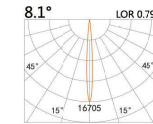

LIGHT DISTRIBUTION For 3000k