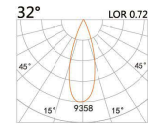

LIGHT DISTRIBUTION For 3000k

192x104(Cut out)