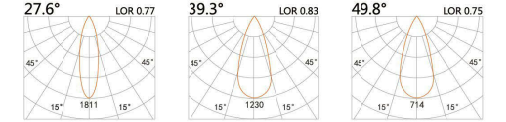

LED Power	Colour Temp	Luminous
7W	2700/3000K 4000/5000K	657lm 657lm

LIGHT DISTRIBUTION For 3000k

67 (Cut out)

LBE-9510S

LED Power	Colour Temp	Luminous
6W	2700/3000K 4000/5000K	583lm 583lm

LIGHT DISTRIBUTION For 3000k