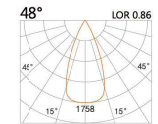

LBE-9935A

LED Power	Colour Temp	Luminous
13W	2700/3000K	1425lm
	4000/5000K	1526lm
12W_{CWD}	1800~3000K	1045lm