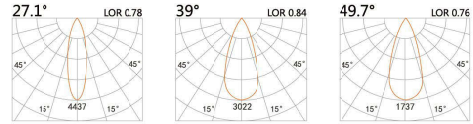

DC LED
RECESSED DOWNLIGHT

DIY1-Fixed

Rotate

38(Cut out)

LBE-9201B

LED Power	Colour Temp	Luminous
3W	2700/3000K 4000/5000K	382lm 382lm

LIGHT DISTRIBUTION For 3000k

38(Cut out)

LBE-9301B

LED Power	Colour Temp	Luminous
7W	2700/3000K 4000/5000K	657lm 657lm

LIGHT DISTRIBUTION For 3000k

58(Cut out)

LBE-9501S

LED Power	Colour Temp	Luminous
6W	2700/3000K 4000/5000K	583lm 583lm

LIGHT DISTRIBUTION For 3000k