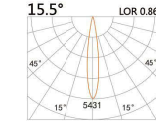

LED Power	Colour Temp	Luminous
6.8W	2700/3000K 4000/5000K	657lm 657lm
6W_{cw}	1800~3000K	518lm