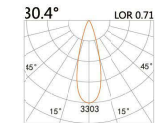

90x90(Cut out)

LBE-9847DS

LED Power	Colour Temp	Luminous
8W	2700/3000K 4000/5000K	754lm 754lm

LIGHT DISTRIBUTION For 3000k

LBE-9847D

LED Power	Colour Temp	Luminous
13W	2700/3000K 4000/5000K	1425lm 1526lm
12W _{cwD}	1800~3000K	1045lm