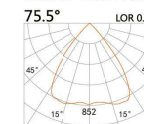

LBE-9322A

LED Power	Colour Temp	Luminous
13W	2700/3000K	1425lm
	4000/5000K	1526lm

LIGHT DISTRIBUTION For 3000k