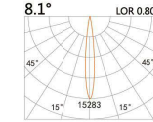

LIGHT DISTRIBUTION For 3000k

100(Cut out)

LBE-9136CS

LED Power	Colour Temp	Luminous
8W	2700/3000K 4000/5000K	754lm 754lm

LIGHT DISTRIBUTION For 3000k

100(Cut out)

LBE-9136C

LED Power	Colour Temp	Luminous
13W	2700/3000K 4000/5000K	1425lm 1526lm