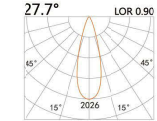

LED Power	Colour Temp	Luminous
6.8W	2700/3000K 4000/5000K	657lm 657lm
6W_{cw}	1800~3000K	518lm