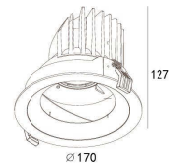

100(Cut.out)