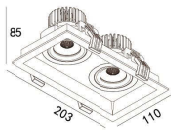

DIY1 -Double head