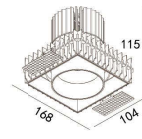

LIGHT DISTRIBUTION For 3000k