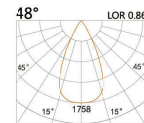

LBE-9933A

LED Power	Colour Temp	Luminous
13W	2700/3000K 4000/5000K	1425lm 1526lm
12W_{CWD}	1800-3000K	1045lm

67x67(Cut out)