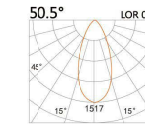

LBE-94172S

LED Power	Colour Temp	Luminous
12W	2700/3000K 4000/5000K	1166lm 1166lm

LIGHT DISTRIBUTION For 3000k

185x100(Cut out)

LBE-94172A

LED Power	Colour Temp	Luminous
14W	2700/3000K 4000/5000K	1314lm 1314lm
12W _{CWD}	1800-3000K	1036lm