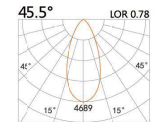

LIGHT DISTRIBUTION For 3000k

LBE-9809A

LED Power	Colour Temp	Luminous
18W	2700/3000K 4000/5000K	2087lm 2087lm

110(Cut out)

LBE-91109D

LED Power	Colour Temp	Luminous
33W	2700/3000K 4000/5000K	3770lm 4030lm

LIGHT DISTRIBUTION For 3000k