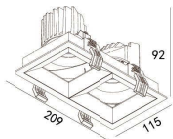

LBE-9231S

LED Power	Colour Temp	Luminous
16W	2700/3000K 4000/5000K	1508lm 1508lm

LIGHT DISTRIBUTION For 3000k

LBE-9231C

LED Power	Colour Temp	Luminous
26W	2700/3000K 4000/5000K	2850lm 2850lm

192x102(Cut out)