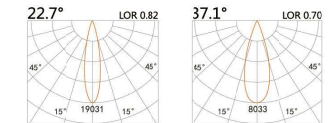

LBE-9117D

LED Power	Colour Temp	Luminous
32W	2700/3000K 4000/5000K	4240lm 4240lm