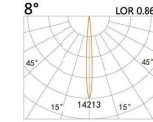

LED Power	Colour Temp	Luminous
7W	2700/3000K 4000/5000K	657lm 657lm

LIGHT DISTRIBUTION For 3000k

67 (Cut out)

LBE-9510S

LED Power	Colour Temp	Luminous
6W	2700/3000K 4000/5000K	583lm 583lm

LIGHT DISTRIBUTION For 3000k