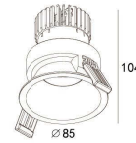

LED Power	Colour Temp	Luminous
33W	2700/3000K 4000/5000K	3770lm 4030lm

LIGHT DISTRIBUTION For 3000k

128(Cut out)

DC LED
RECESSED DOWNLIGHT

DIY1 -Adjustable

UGR <19

75(Cut out)

LBE-9844AS