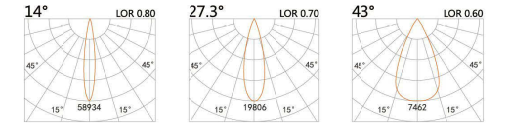

LIGHT DISTRIBUTION For 3000k

217x123(Cut out)

Tilt Rotate