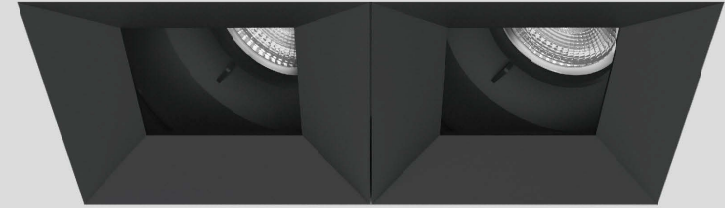

LIGHT DISTRIBUTION For 3000k

LBE-9125D

LED Power	Colour Temp	Luminous
32W	2700/3000K 4000/5000K	4240lm 4240lm

DC LED
RECESSED ACCENT LIGHT

DIY3- New

DC LED
RECESSED ACCENT LIGHT

DIY3 Double head

192x102(Cut out)