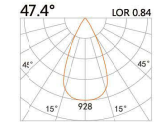

LBE-9925E

LED Power	Colour Temp	Luminous
7W	2700/3000K	657lm
	4000/5000K	657lm
6W_{CWD}	1800~3000K	578lm