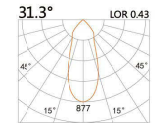

LBE-9206B

LED Power	Colour Temp	Luminous
3W	2700/3000K 4000/5000K	382lm 382lm

LIGHT DISTRIBUTION For 3000k

38(Cut out)

LBE-9306B

LED Power	Colour Temp	Luminous
7W	2700/3000K 4000/5000K	657lm 657lm

LIGHT DISTRIBUTION For 3000k

58(Cut out)

LBE-9506S

LED Power	Colour Temp	Luminous
6W	2700/3000K 4000/5000K	583lm 583lm

LIGHT DISTRIBUTION For 3000k

LBE-9506E

LED Power	Colour Temp	Luminous
6.8W	2700/3000K 4000/5000K	657lm 657lm
6W _{cwD}	1800~3000K	518lm

58(Cut out)

LBE-9512S

LED Power	Colour Temp	Luminous
8W	2700/3000K 4000/5000K	754lm 754lm

LIGHT DISTRIBUTION For 3000k

LBE-9512A

LED Power	Colour Temp	Luminous
13W	2700/3000K 4000/5000K	1425lm 1526lm
12W _{cwD}	1800~3000K	1045lm