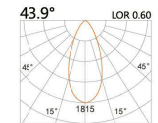

90x90(Cut out)

LBE-9847DS

LED Power	Colour Temp	Luminous
8W	2700/3000K 4000/5000K	754lm 754lm

LIGHT DISTRIBUTION For 3000k

LBE-9847D

LED Power	Colour Temp	Luminous
13W	2700/3000K 4000/5000K	1425lm 1526lm
12W _{cwD}	1800~3000K	1045lm