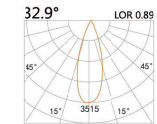

LBE-9935A

LED Power	Colour Temp	Luminous
13W	2700/3000K	1425lm
	4000/5000K	1526lm
12W_{CWD}	1800~3000K	1045lm