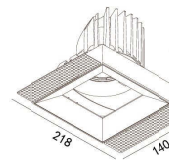

LIGHT DISTRIBUTION For 3000k

↗ 150x150(Cut out)