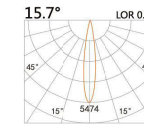

LBE-9924E

LED Power	Colour Temp	Luminous
7W	2700/3000K 4000/5000K	657lm 657lm
6W_{CWD}	1800-3000K	578lm

62(Cut out)