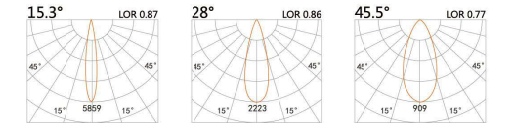

LIGHT DISTRIBUTION For 3000k

LBE-9613A

LED Power	Colour Temp	Luminous
18W	2700/3000K 4000/5000K	2087lm 2087lm

120(Cut out)

LBE-9713A

LED Power	Colour Temp	Luminous
33W	2700/3000K 4000/5000K	3770lm 4030lm

LIGHT DISTRIBUTION For 3000k

LIGHT DISTRIBUTION For 3000k

LBE-9504S

LED Power	Colour Temp	Luminous
6W	2700/3000K 4000/5000K	583lm 583lm

LIGHT DISTRIBUTION For 3000k

77(Cut out)

LBE-9504E

LED Power	Colour Temp	Luminous
6.8W	2700/3000K 4000/5000K	657lm 657lm
6W _{cwD}	1800~3000K	518lm

LBE-9514S

LED Power	Colour Temp	Luminous
8W	2700/3000K 4000/5000K	754lm 754lm

LIGHT DISTRIBUTION For 3000k

77(Cut out)

LBE-9514A

LED Power	Colour Temp	Luminous
13W	2700/3000K 4000/5000K	1425lm 1526lm
12W _{cwD}	1800~3000K	1045lm