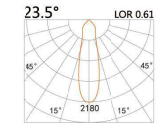

58(Cut out)

LBE-9506S

LED Power	Colour Temp	Luminous
6W	2700/3000K 4000/5000K	583lm 583lm

LIGHT DISTRIBUTION For 3000k

LBE-9506E

LED Power	Colour Temp	Luminous
6.8W	2700/3000K 4000/5000K	657lm 657lm
6W _{cwD}	1800~3000K	518lm