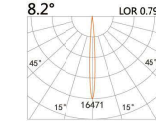

LIGHT DISTRIBUTION For 3000k