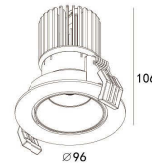

LBE-9925E

LED Power	Colour Temp	Luminous
7W	2700/3000K	657lm
	4000/5000K	657lm
6W_{CWD}	1800~3000K	578lm