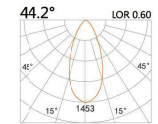

75x75(Cut out)

LBE-9846DS

LED Power	Colour Temp	Luminous
8W	2700/3000K 4000/5000K	754lm 754lm

LIGHT DISTRIBUTION For 3000k

LBE-9846D

LED Power	Colour Temp	Luminous
13W	2700/3000K 4000/5000K	1425lm 1326lm
12W _{cwD}	1800~3000K	1045lm