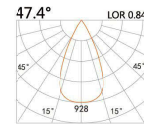

LIGHT DISTRIBUTION For 3000k

LBE-9923E

LED Power	Colour Temp	Luminous
7W	2700/3000K 4000/5000K	657lm 657lm
6W _{CWD}	1800-3000K	578lm

67x67(Cut out)

LBE-9924S

LED Power	Colour Temp	Luminous
6W	2700/3000K 4000/5000K	583lm 583lm