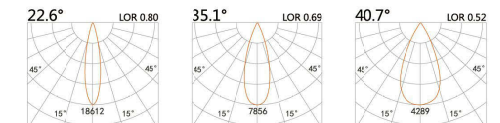

LIGHT DISTRIBUTION For 3000k

LBE-9125D

LED Power	Colour Temp	Luminous
32W	2700/3000K 4000/5000K	4240lm 4240lm