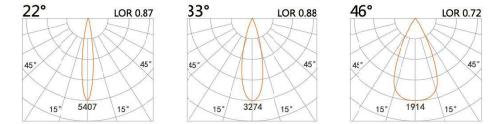

LIGHT DISTRIBUTION For 3000k