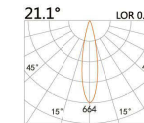

LBE-9934A

LED Power	Colour Temp	Luminous
13W	2700/3000K 4000/5000K	1425lm 1526lm
12W_{CWD}	1800-3000K	1045lm