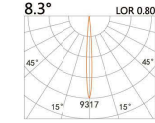

LIGHT DISTRIBUTION For 3000k