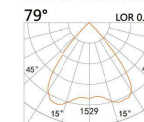

LIGHT DISTRIBUTION For 3000k

150(Cut out)

LBE-9323A

LED Power	Colour Temp	Luminous
27W	2700/3000K	2798lm
	4000/5000K	2798lm

LIGHT DISTRIBUTION For 3000k

DIY3
URG <19

102x102(Cut out)

LBE-9332A