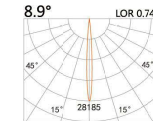

LIGHT DISTRIBUTION For 3000k

150x150(Cut out)

LBE-9121S

LED Power	Colour Temp	Luminous
13W	2700/3000K 4000/5000K	1101lm 1268lm

LIGHT DISTRIBUTION For 3000k

LBE-9121D

LED Power	Colour Temp	Luminous
32W	2700/3000K 4000/5000K	4240lm 4240lm