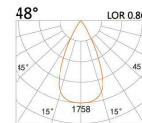

LBE-9931A

LED Power	Colour Temp	Luminous
13W	2700/3000K 4000/5000K	1425lm 1526lm
12W_{CWD}	1800-3000K	1045lm

68x68(Cut out)