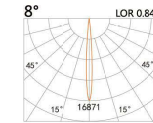

LBE-9510E

LED Power	Colour Temp	Luminous
6.8W	2700/3000K 4000/5000K	657lm 657lm
6W _{CWD}	1800-3000K	518lm

67 (Cut out)

LBE-9521S

LED Power	Colour Temp	Luminous
8W	2700/3000K 4000/5000K	754lm 754lm

LIGHT DISTRIBUTION For 3000k