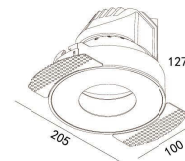

LIGHT DISTRIBUTION For 3000k

150(Cut.out)