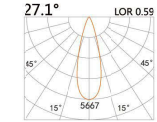

LBE-9809A

LED Power	Colour Temp	Luminous
18W	2700/3000K 4000/5000K	2087lm 2087lm