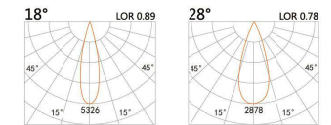

LIGHT DISTRIBUTION For 3000k

100(Cut out)

LBE-9136CS

LED Power	Colour Temp	Luminous
8W	2700/3000K 4000/5000K	754lm 754lm

LIGHT DISTRIBUTION For 3000k

100(Cut out)

LBE-9136C

LED Power	Colour Temp	Luminous
13W	2700/3000K 4000/5000K	1425lm 1526lm