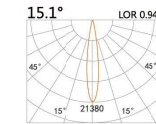

LBE-9808A

LED Power	Colour Temp	Luminous
18W	2700/3000K 4000/5000K	2087lm 2087lm