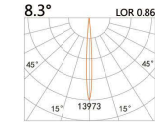

LED Power	Colour Temp	Luminous
7W	2700/3000K 4000/5000K	657lm 710lm

LIGHT DISTRIBUTION For 3000k

83(Cut out)

LBE-9500108B

LED Power	Colour Temp	Luminous
6W	2700/3000K 4000/5000K	583lm 583lm

LIGHT DISTRIBUTION For 3000k