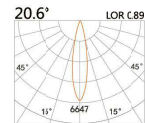

LBE-9933A

LED Power	Colour Temp	Luminous
13W	2700/3000K 4000/5000K	1425lm 1526lm
12W_{CWD}	1800-3000K	1045lm

67x67(Cut out)