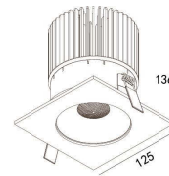

LBE-9808A

LED Power	Colour Temp	Luminous
18W	2700/3000K 4000/5000K	2087lm 2087lm