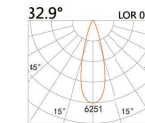

LBE-95172S

LED Power	Colour Temp	Luminous
16W	2700/3000K 4000/5000K	1508lm 1508lm

LIGHT DISTRIBUTION For 3000k

185x100(Cut out)

LBE-95172A

LED Power	Colour Temp	Luminous
26W	2700/3000K 4000/5000K	2850lm 3052lm
24W _{CWD}	1800-3000K	2090lm