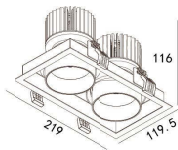

LIGHT DISTRIBUTION For 3000k

151x88(Cut out)

Tilt Rotate

LBE-9902B

LED Power 26W Colour Temp 2700/3000K
4000/5000K Luminous 2850lm
3052lm

LIGHT DISTRIBUTION For 3000k

166x97(Cut out)

Tilt Rotate