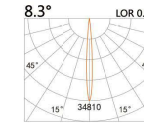

LIGHT DISTRIBUTION For 3000k