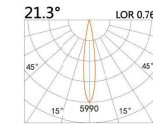

75x75(Cut out)

LBE-9846DS

LED Power	Colour Temp	Luminous
8W	2700/3000K 4000/5000K	754lm 754lm

LIGHT DISTRIBUTION For 3000k

LBE-9846D

LED Power	Colour Temp	Luminous
13W	2700/3000K 4000/5000K	1425lm 1326lm
12W _{cwD}	1800~3000K	1045lm