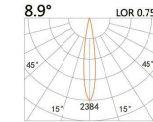

62
∅ 65
58(Cut out)

LBE-9507S

LED Power	Colour Temp	Luminous
6W	2700/3000K 4000/5000K	583lm 583lm

LIGHT DISTRIBUTION For 3000k

LBE-9507E

LED Power	Colour Temp	Luminous
6.8W	2700/3000K 4000/5000K	657lm 657lm
6W _{cw}	1800-3000K	518lm

85
∅ 65
58(Cut out)

LBE-9510S

LED Power	Colour Temp	Luminous
8W	2700/3000K 4000/5000K	754lm 754lm

LIGHT DISTRIBUTION For 3000k

LBE-9510A

LED Power	Colour Temp	Luminous
13W	2700/3000K 4000/5000K	1425lm 1526lm
12W _{cw}	1800-3000K	1045lm

101
∅ 91
82(Cut out)

LBE-9610S

LED Power	Colour Temp	Luminous
13W	2700/3000K 4000/5000K	1101lm 1268lm
10W _{cw}	1800-3000K	1100lm

LIGHT DISTRIBUTION For 3000k

LBE-9610A

LED Power	Colour Temp	Luminous
18W	2700/3000K 4000/5000K	2087lm 2087lm