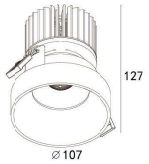

LIGHT DISTRIBUTION For 3000k

58(Cut out)

LBE-9914A

LED Power 13W Colour Temp 2700/3000K Luminous 1426lm
4000/5000K 1526lm

LIGHT DISTRIBUTION For 3000k

82(Cut out)

LBE-9915A

LED Power 18W Colour Temp 2700/3000K Luminous 2087lm
4000/5000K 2087lm