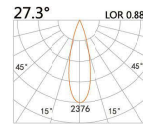

LBE-9921E

LED Power	Colour Temp	Luminous
7W	2700/3000K 4000/5000K	657lm 657lm
6W_{CWD}	1800-3000K	578lm

68x68(Cut out)