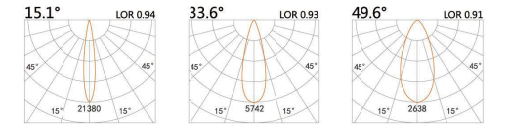

LIGHT DISTRIBUTION For 3000k

LBE-9503E

LED Power	Colour Temp	Luminous
6.8W	2700/3000K 4000/5000K	657lm 657lm
6W _{cwD}	1800~3000K	518lm

67(Cut out)

LBE-9513S

LED Power	Colour Temp	Luminous
8W	2700/3000K 4000/5000K	754lm 754lm

LIGHT DISTRIBUTION For 3000k

LBE-9513A

LED Power	Colour Temp	Luminous
12.7W	2700/3000K 4000/5000K	1325lm 1526lm
12W _{cwD}	1800~3000K	1100lm

102(Cut out)

LBE-9613S

LED Power	Colour Temp	Luminous
13W	2700/3000K 4000/5000K	1101lm 1268lm

LIGHT DISTRIBUTION For 3000k

LBE-9613A

LED Power	Colour Temp	Luminous
18W	2700/3000K 4000/5000K	2087lm 2087lm

120(Cut out)

LBE-9713A

LED Power	Colour Temp	Luminous
33W	2700/3000K 4000/5000K	3770lm 4030lm

LIGHT DISTRIBUTION For 3000k