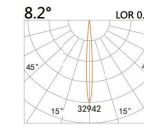

LIGHT DISTRIBUTION For 3000k