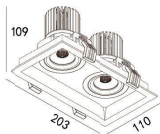

LBE-94172S

LED Power	Colour Temp	Luminous
12W	2700/3000K 4000/5000K	1166lm 1166lm

LIGHT DISTRIBUTION For 3000k

185x100(Cut out)

LBE-94172A

LED Power	Colour Temp	Luminous
14W	2700/3000K 4000/5000K	1314lm 1314lm
12W _{CWD}	1800-3000K	1036lm