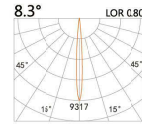

LIGHT DISTRIBUTION For 3000k