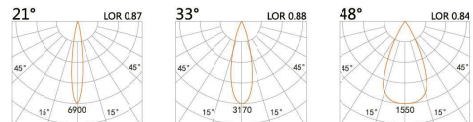

LIGHT DISTRIBUTION For 3000k