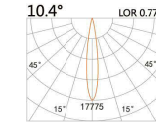

LIGHT DISTRIBUTION For 3000k