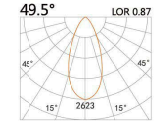

LBE-9615A

LED Power	Colour Temp	Luminous
18W	2700/3000K 4000/5000K	2087lm 2087lm