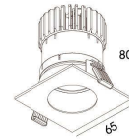

LIGHT DISTRIBUTION For 3000k