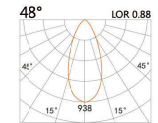

LBE-9301B

LED Power	Colour Temp	Luminous
7W	2700/3000K 4000/5000K	657lm 657lm

LIGHT DISTRIBUTION For 3000k

58(Cut out)

LBE-9501S

LED Power	Colour Temp	Luminous
6W	2700/3000K 4000/5000K	583lm 583lm

LIGHT DISTRIBUTION For 3000k

LBE-9501E

LED Power	Colour Temp	Luminous
7W	2700/3000K 4000/5000K	657lm 657lm
6W _{cwD}	1800~3000K	578lm

58(Cut out)

LBE-9511S

LED Power	Colour Temp	Luminous
8W	2700/3000K 4000/5000K	754lm 754lm

LIGHT DISTRIBUTION For 3000k