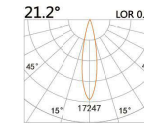

LIGHT DISTRIBUTION For 3000k