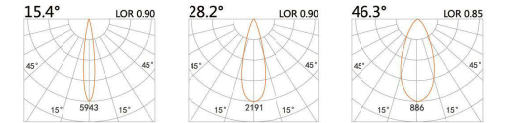

LIGHT DISTRIBUTION For 3000k

LBE-9510E

LED Power	Colour Temp	Luminous
6.8W	2700/3000K 4000/5000K	657lm 657lm
6W_{CWD}	1800-3000K	518lm