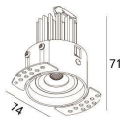

DC LED
RECESSED DOWNLIGHT

DIY1-Adjustable & Trimless

58(Cut out)

LBE-9200108B

LED Power	Colour Temp	Luminous
3W	2700/3000K 4000/5000K	353lm 353lm

LIGHT DISTRIBUTION For 3000k

58(Cut out)

LBE-9300108B