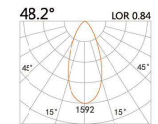

LBE-9301B

LED Power	Colour Temp	Luminous
7W	2700/3000K 4000/5000K	657lm 657lm

LIGHT DISTRIBUTION For 3000k

58(Cut out)

LBE-9501S

LED Power	Colour Temp	Luminous
6W	2700/3000K 4000/5000K	583lm 583lm

LIGHT DISTRIBUTION For 3000k

LBE-9501E

LED Power	Colour Temp	Luminous
7W	2700/3000K 4000/5000K	657lm 657lm
6W _{cwD}	1800~3000K	578lm

58(Cut out)

LBE-9511S

LED Power	Colour Temp	Luminous
8W	2700/3000K 4000/5000K	754lm 754lm

LIGHT DISTRIBUTION For 3000k

LBE-9511A

LED Power	Colour Temp	Luminous
13W	2700/3000K 4000/5000K	1425lm 1526lm
12W _{cwD}	1800~3000K	1045lm

82(Cut out)

LBE-9611S

LED Power	Colour Temp	Luminous
13W	2700/3000K 4000/5000K	1101lm 1268lm

LIGHT DISTRIBUTION For 3000k