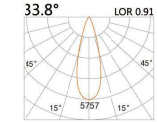

LBE-9615A

LED Power	Colour Temp	Luminous
18W	2700/3000K 4000/5000K	2087lm 2087lm