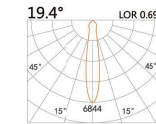

58(Cut out)

LBE-9506S

LED Power	Colour Temp	Luminous
6W	2700/3000K 4000/5000K	583lm 583lm

LIGHT DISTRIBUTION For 3000k

LBE-9506E

LED Power	Colour Temp	Luminous
6.8W	2700/3000K 4000/5000K	657lm 657lm
6W _{cwD}	1800~3000K	518lm

58(Cut out)

LBE-9512S

LED Power	Colour Temp	Luminous
8W	2700/3000K 4000/5000K	754lm 754lm

LIGHT DISTRIBUTION For 3000k

LBE-9512A

LED Power	Colour Temp	Luminous
13W	2700/3000K 4000/5000K	1425lm 1526lm
12W _{cwD}	1800~3000K	1045lm

87(Cut out)

LBE-9612S

LED Power	Colour Temp	Luminous
13W	2700/3000K 4000/5000K	1023lm 1101lm

LIGHT DISTRIBUTION For 3000k

LBE-9612A

LED Power	Colour Temp	Luminous
18W	2700/3000K 4000/5000K	2087lm 2087lm

110(Cut out)