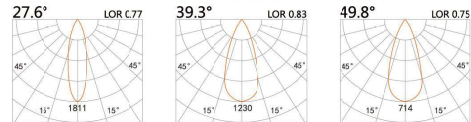

LIGHT DISTRIBUTION For 3000k

44(Cut out)

LBE-9303B

LED Power	Colour Temp	Luminous
7W	2700/3000K 4000/5000K	657lm 657lm

LIGHT DISTRIBUTION For 3000k

67(Cut out)

LBE-9503S

LED Power	Colour Temp	Luminous
6W	2700/3000K 4000/5000K	583lm 583lm

LIGHT DISTRIBUTION For 3000k

LBE-9503E

LED Power	Colour Temp	Luminous
6.8W	2700/3000K 4000/5000K	657lm 657lm
6W _{cwD}	1800~3000K	518lm

67(Cut out)

LBE-9513S

LED Power	Colour Temp	Luminous
8W	2700/3000K 4000/5000K	754lm 754lm

LIGHT DISTRIBUTION For 3000k

LBE-9513A

LED Power	Colour Temp	Luminous
12.7W	2700/3000K 4000/5000K	1325lm 1526lm
12W _{cwD}	1800~3000K	1100lm

102(Cut out)

LBE-9613S

LED Power	Colour Temp	Luminous
13W	2700/3000K 4000/5000K	1101lm 1268lm