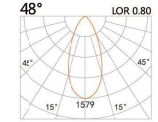

LBE-9516A

LED Power	Colour Temp	Luminous
13W	2700/3000K 4000/5000K	1425lm 1526lm
12W_{cwD}	1800~3000K	1045lm