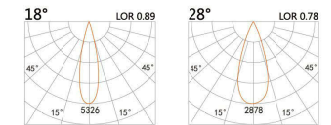

LBE-9146C

LED Power	Colour Temp	Luminous
13W	2700/3000K 4000/5000K	1425lm 1526lm

100(Cut.out)