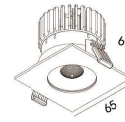

LIGHT DISTRIBUTION For 3000k