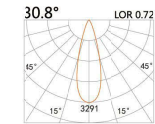

75x75(Cut out)

LBE-9846DS

LED Power	Colour Temp	Luminous
8W	2700/3000K 4000/5000K	754lm 754lm

LIGHT DISTRIBUTION For 3000k

LBE-9846D

LED Power	Colour Temp	Luminous
13W	2700/3000K 4000/5000K	1425lm 1326lm
12W _{cwD}	1800~3000K	1045lm