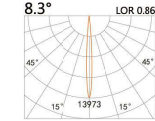

LIGHT DISTRIBUTION For 3000k