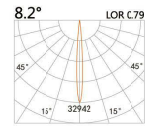

LBE-9231S

LED Power	Colour Temp	Luminous
16W	2700/3000K 4000/5000K	1508lm 1508lm

LIGHT DISTRIBUTION For 3000k

LBE-9231C

LED Power	Colour Temp	Luminous
26W	2700/3000K 4000/5000K	2850lm 2850lm

192x102(Cut out)