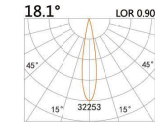

LIGHT DISTRIBUTION For 3000k