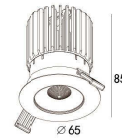

LBE-9501E

LED Power	Colour Temp	Luminous
7W	2700/3000K 4000/5000K	657lm 657lm
6W_{cwD}	1800~3000K	578lm