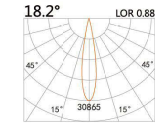

LBE-9511A

LED Power	Colour Temp	Luminous
13W	2700/3000K 4000/5000K	1425lm 1526lm
12W _{cwD}	1800~3000K	1045lm

82(Cut out)

LBE-9611S

LED Power	Colour Temp	Luminous
13W	2700/3000K 4000/5000K	1101lm 1268lm

LIGHT DISTRIBUTION For 3000k

LBE-9611A

LED Power	Colour Temp	Luminous
18W	2700/3000K 4000/5000K	2087lm 2087lm

110(Cut out)

LBE-9711A

LED Power	Colour Temp	Luminous
33.4W	2700/3000K 4000/5000K	3770lm 4030lm

LIGHT DISTRIBUTION For 3000k