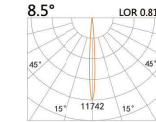

LIGHT DISTRIBUTION For 3000k