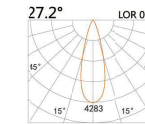

LBE-94172S

LED Power	Colour Temp	Luminous
12W	2700/3000K 4000/5000K	1166lm 1166lm

LIGHT DISTRIBUTION For 3000k

185x100(Cut out)

LBE-94172A

LED Power	Colour Temp	Luminous
14W	2700/3000K 4000/5000K	1314lm 1314lm
12W _{CWD}	1800-3000K	1036lm