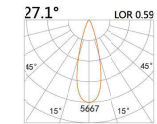

87(Cut out)

LBE-9612S

LED Power	Colour Temp	Luminous
13W	2700/3000K 4000/5000K	1023lm 1101lm

LIGHT DISTRIBUTION For 3000k

LBE-9612A

LED Power	Colour Temp	Luminous
18W	2700/3000K 4000/5000K	2087lm 2087lm

110(Cut out)