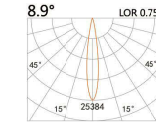

LIGHT DISTRIBUTION For 3000k