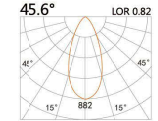

LBE-9500108S

LED Power	Colour Temp	Luminous
6.8W	2700/3000K 4000/5000K	657lm 657lm
6W_{cwD}	1800~3000K	518lm