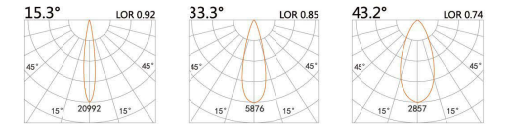

LIGHT DISTRIBUTION For 3000k

LBE-9616A

LED Power	Colour Temp	Luminous
18W	2700/3000K 4000/5000K	2087lm 2087lm