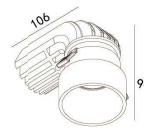

DC LED
RECESSED DOWNLIGHT

DIY2-Acrylic

LBE-9917A

LED Power 13W
Colour Temp 2700/3000K
4000/5000K
Luminous 1426lm
1526lm

LIGHT DISTRIBUTION For 3000k

58(Cut out)

LBE-9918A

LED Power 13W
Colour Temp 2700/3000K
4000/5000K
Luminous 1426lm
1526lm

LIGHT DISTRIBUTION For 3000k

58(Cut out)

LBE-9919A

LED Power 18W
Colour Temp 2700/3000K
4000/5000K
Luminous 2087lm
2087lm

LIGHT DISTRIBUTION For 3000k

82(Cut out)

LBE-9920A

LED Power 18W
Colour Temp 2700/3000K
4000/5000K
Luminous 2087lm
2087lm

LIGHT DISTRIBUTION For 3000k

82(Cut out)