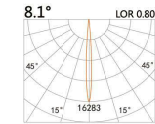

LIGHT DISTRIBUTION For 3000k