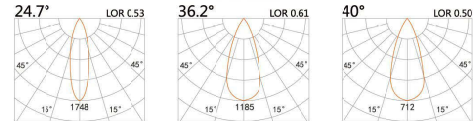

101
∅ 91
82(Cut out)

LBE-9610S

LED Power	Colour Temp	Luminous
13W	2700/3000K 4000/5000K	1101lm 1268lm
10W _{cw}	1800-3000K	1100lm

LIGHT DISTRIBUTION For 3000k

LBE-9610A

LED Power	Colour Temp	Luminous
18W	2700/3000K 4000/5000K	2087lm 2087lm

125
∅ 125
110(Cut out)

LBE-9710A

LED Power	Colour Temp	Luminous
33W	2700/3000K 4000/5000K	3770lm 4030lm

LIGHT DISTRIBUTION For 3000k

DC LED
RECESSED DOWNLIGHT

DIY1-Fixed

Rotate

38(Cut out)

LBE-9206B

LED Power	Colour Temp	Luminous
3W	2700/3000K 4000/5000K	382lm 382lm

LIGHT DISTRIBUTION For 3000k

38(Cut out)

LBE-9306B

LED Power	Colour Temp	Luminous
7W	2700/3000K 4000/5000K	657lm 657lm

LIGHT DISTRIBUTION For 3000k

58(Cut out)

LBE-9506S

LED Power	Colour Temp	Luminous
6W	2700/3000K 4000/5000K	583lm 583lm

LIGHT DISTRIBUTION For 3000k

LBE-9506E

LED Power	Colour Temp	Luminous
6.8W	2700/3000K 4000/5000K	657lm 657lm
6W _{cwD}	1800~3000K	518lm