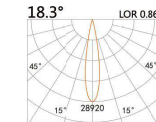

LIGHT DISTRIBUTION For 3000k

LBE-9809A

LED Power	Colour Temp	Luminous
18W	2700/3000K 4000/5000K	2087lm 2087lm

110(Cut out)

LBE-91109D

LED Power	Colour Temp	Luminous
33W	2700/3000K 4000/5000K	3770lm 4030lm

LIGHT DISTRIBUTION For 3000k