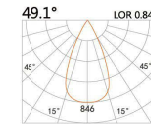

LBE-9924E

LED Power	Colour Temp	Luminous
7W	2700/3000K 4000/5000K	657lm 657lm
6W_{CWD}	1800-3000K	578lm

62(Cut out)