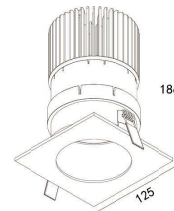

LBE-9616A

LED Power	Colour Temp	Luminous
18W	2700/3000K 4000/5000K	2087lm 2087lm