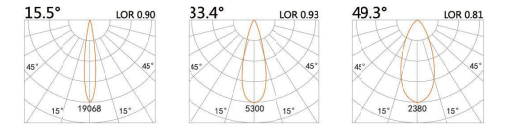

85
∅ 65
58(Cut out)

LBE-9510S

LED Power	Colour Temp	Luminous
8W	2700/3000K 4000/5000K	754lm 754lm

LIGHT DISTRIBUTION For 3000k

LBE-9510A

LED Power	Colour Temp	Luminous
13W	2700/3000K 4000/5000K	1425lm 1526lm
12W _{cw}	1800-3000K	1045lm

101
∅ 91
82(Cut out)

LBE-9610S

LED Power	Colour Temp	Luminous
13W	2700/3000K 4000/5000K	1101lm 1268lm
10W _{cw}	1800-3000K	1100lm

LIGHT DISTRIBUTION For 3000k

LBE-9610A

LED Power	Colour Temp	Luminous
18W	2700/3000K 4000/5000K	2087lm 2087lm

125
∅ 125
110(Cut out)

LBE-9710A

LED Power	Colour Temp	Luminous
33W	2700/3000K 4000/5000K	3770lm 4030lm

LIGHT DISTRIBUTION For 3000k

DC LED
RECESSED DOWNLIGHT

DIY1-Fixed

Rotate

38(Cut out)