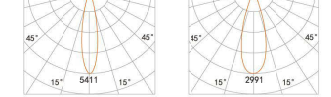

LIGHT DISTRIBUTION For 3000k

102x102(Cut out)