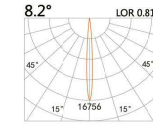

LIGHT DISTRIBUTION For 3000k