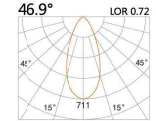

LED Power	Colour Temp	Luminous
6.8W	2700/3000K 4000/5000K	657lm 657lm
6W_{cw}	1800~3000K	518lm