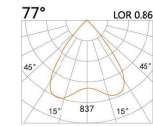

LED Power	Colour Temp	Luminous
13W	2700/3000K 4000/5000K	1425lm 1526lm

LIGHT DISTRIBUTION For 3000k

104x97(Cut out)

LBE-9342A

LED Power	Colour Temp	Luminous
13W	2700/3000K 4000/5000K	1425lm 1526lm

LIGHT DISTRIBUTION For 3000k