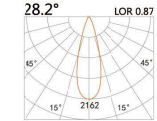

LED Power	Colour Temp	Luminous
7W	2700/3000K	657lm
	4000/5000K	657lm
6W_{cwD}	1800~3000K	578lm