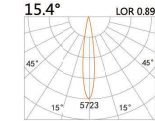

LED Power	Colour Temp	Luminous
7W	2700/3000K	657lm
	4000/5000K	657lm
6W_{cwD}	1800~3000K	578lm