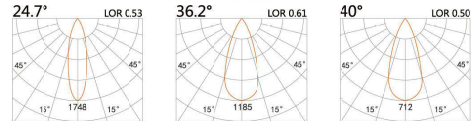

LIGHT DISTRIBUTION For 3000k