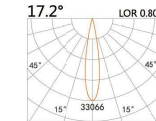

LIGHT DISTRIBUTION For 3000k