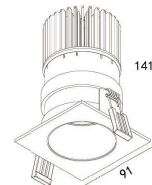

LBE-9520A

LED Power	Colour Temp	Luminous
13W	2700/3000K 4000/5000K	1425lm 1526lm
12W_{cwD}	1800~3000K	1045lm