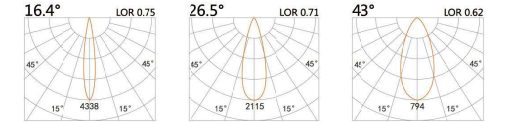

LBE-9614S

LED Power	Colour Temp	Luminous
13W	2700/3000K 4000/5000K	1023lm 1101lm

LIGHT DISTRIBUTION For 3000k

100(Cut out)

LBE-9614A

LED Power	Colour Temp	Luminous
18W	2700/3000K 4000/5000K	2087lm 2087lm

LBE-9714A

LED Power	Colour Temp	Luminous
6W	2700/3000K	583lm
	4000/5000K	583lm

LIGHT DISTRIBUTION For 3000k

LBE-9844S

LED Power	Colour Temp	Luminous
7W	2700/3000K	657lm
	4000/5000K	657lm
6W _{cwD}	1800~3000K	518lm