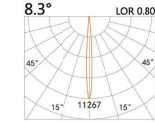

LIGHT DISTRIBUTION For 3000k