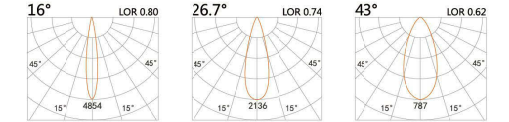

LIGHT DISTRIBUTION For 3000k