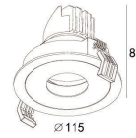

LIGHT DISTRIBUTION For 3000k