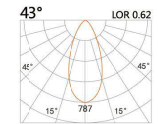

90x90(Cut out)

LBE-9847CS

LED Power	Colour Temp	Luminous
6W	2700/3000K 4000/5000K	583lm 583lm

LIGHT DISTRIBUTION For 3000k

LBE-9847C

LED Power	Colour Temp	Luminous
7W	2700/3000K 4000/5000K	657lm 657lm
6W _{cwD}	1800~3000K	518lm