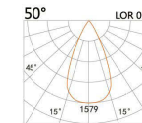

LBE-9932A

LED Power	Colour Temp	Luminous
13W	2700/3000K 4000/5000K	1425lm 1526lm
12W_{CWD}	1800-3000K	1045lm