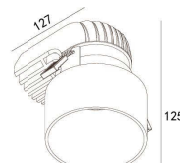

DC LED
RECESSED DOWNLIGHT

DIY2-Acrylic

LBE-9917A

LED Power 13W
Colour Temp 2700/3000K
4000/5000K
Luminous 1426lm
1526lm

LIGHT DISTRIBUTION For 3000k

58(Cut out)

LBE-9918A

LED Power 13W
Colour Temp 2700/3000K
4000/5000K
Luminous 1426lm
1526lm

LIGHT DISTRIBUTION For 3000k

58(Cut out)

LBE-9919A

LED Power 18W
Colour Temp 2700/3000K
4000/5000K
Luminous 2087lm
2087lm

LIGHT DISTRIBUTION For 3000k

82(Cut out)

LBE-9920A

LED Power 18W
Colour Temp 2700/3000K
4000/5000K
Luminous 2087lm
2087lm

LIGHT DISTRIBUTION For 3000k

82(Cut out)