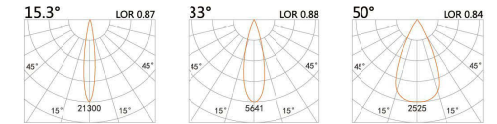

LIGHT DISTRIBUTION For 3000k