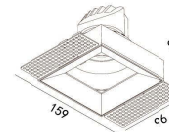

LIGHT DISTRIBUTION For 3000k

DC LED
RECESSED ACCENT LIGHT

DIY3- New Trimless

↗ 78x72(Cut out)

LBE-9123C

LED Power	Colour Temp	Luminous
7W	2700/3000K 4000/5000K	657lm 657lm

LIGHT DISTRIBUTION For 3000k

↗ 104x97(Cut out)