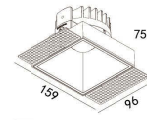

LIGHT DISTRIBUTION For 3000k

104x97(Cut out)