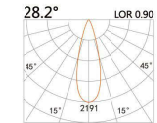

DC LED
RECESSED DOWNLIGHT

DIY1-Fixed

Rotate

38(Cut out)

LBE-9201B

LED Power	Colour Temp	Luminous
3W	2700/3000K 4000/5000K	382lm 382lm

LIGHT DISTRIBUTION For 3000k

38(Cut out)

LBE-9301B

LED Power	Colour Temp	Luminous
7W	2700/3000K 4000/5000K	657lm 657lm

LIGHT DISTRIBUTION For 3000k

58(Cut out)

LBE-9501S

LED Power	Colour Temp	Luminous
6W	2700/3000K 4000/5000K	583lm 583lm

LIGHT DISTRIBUTION For 3000k

LBE-9501E

LED Power	Colour Temp	Luminous
7W	2700/3000K 4000/5000K	657lm 657lm
6W _{cwD}	1800~3000K	578lm

58(Cut out)

LBE-9511S

LED Power	Colour Temp	Luminous
8W	2700/3000K 4000/5000K	754lm 754lm

LIGHT DISTRIBUTION For 3000k