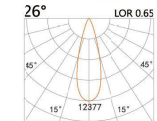

LIGHT DISTRIBUTION For 3000k